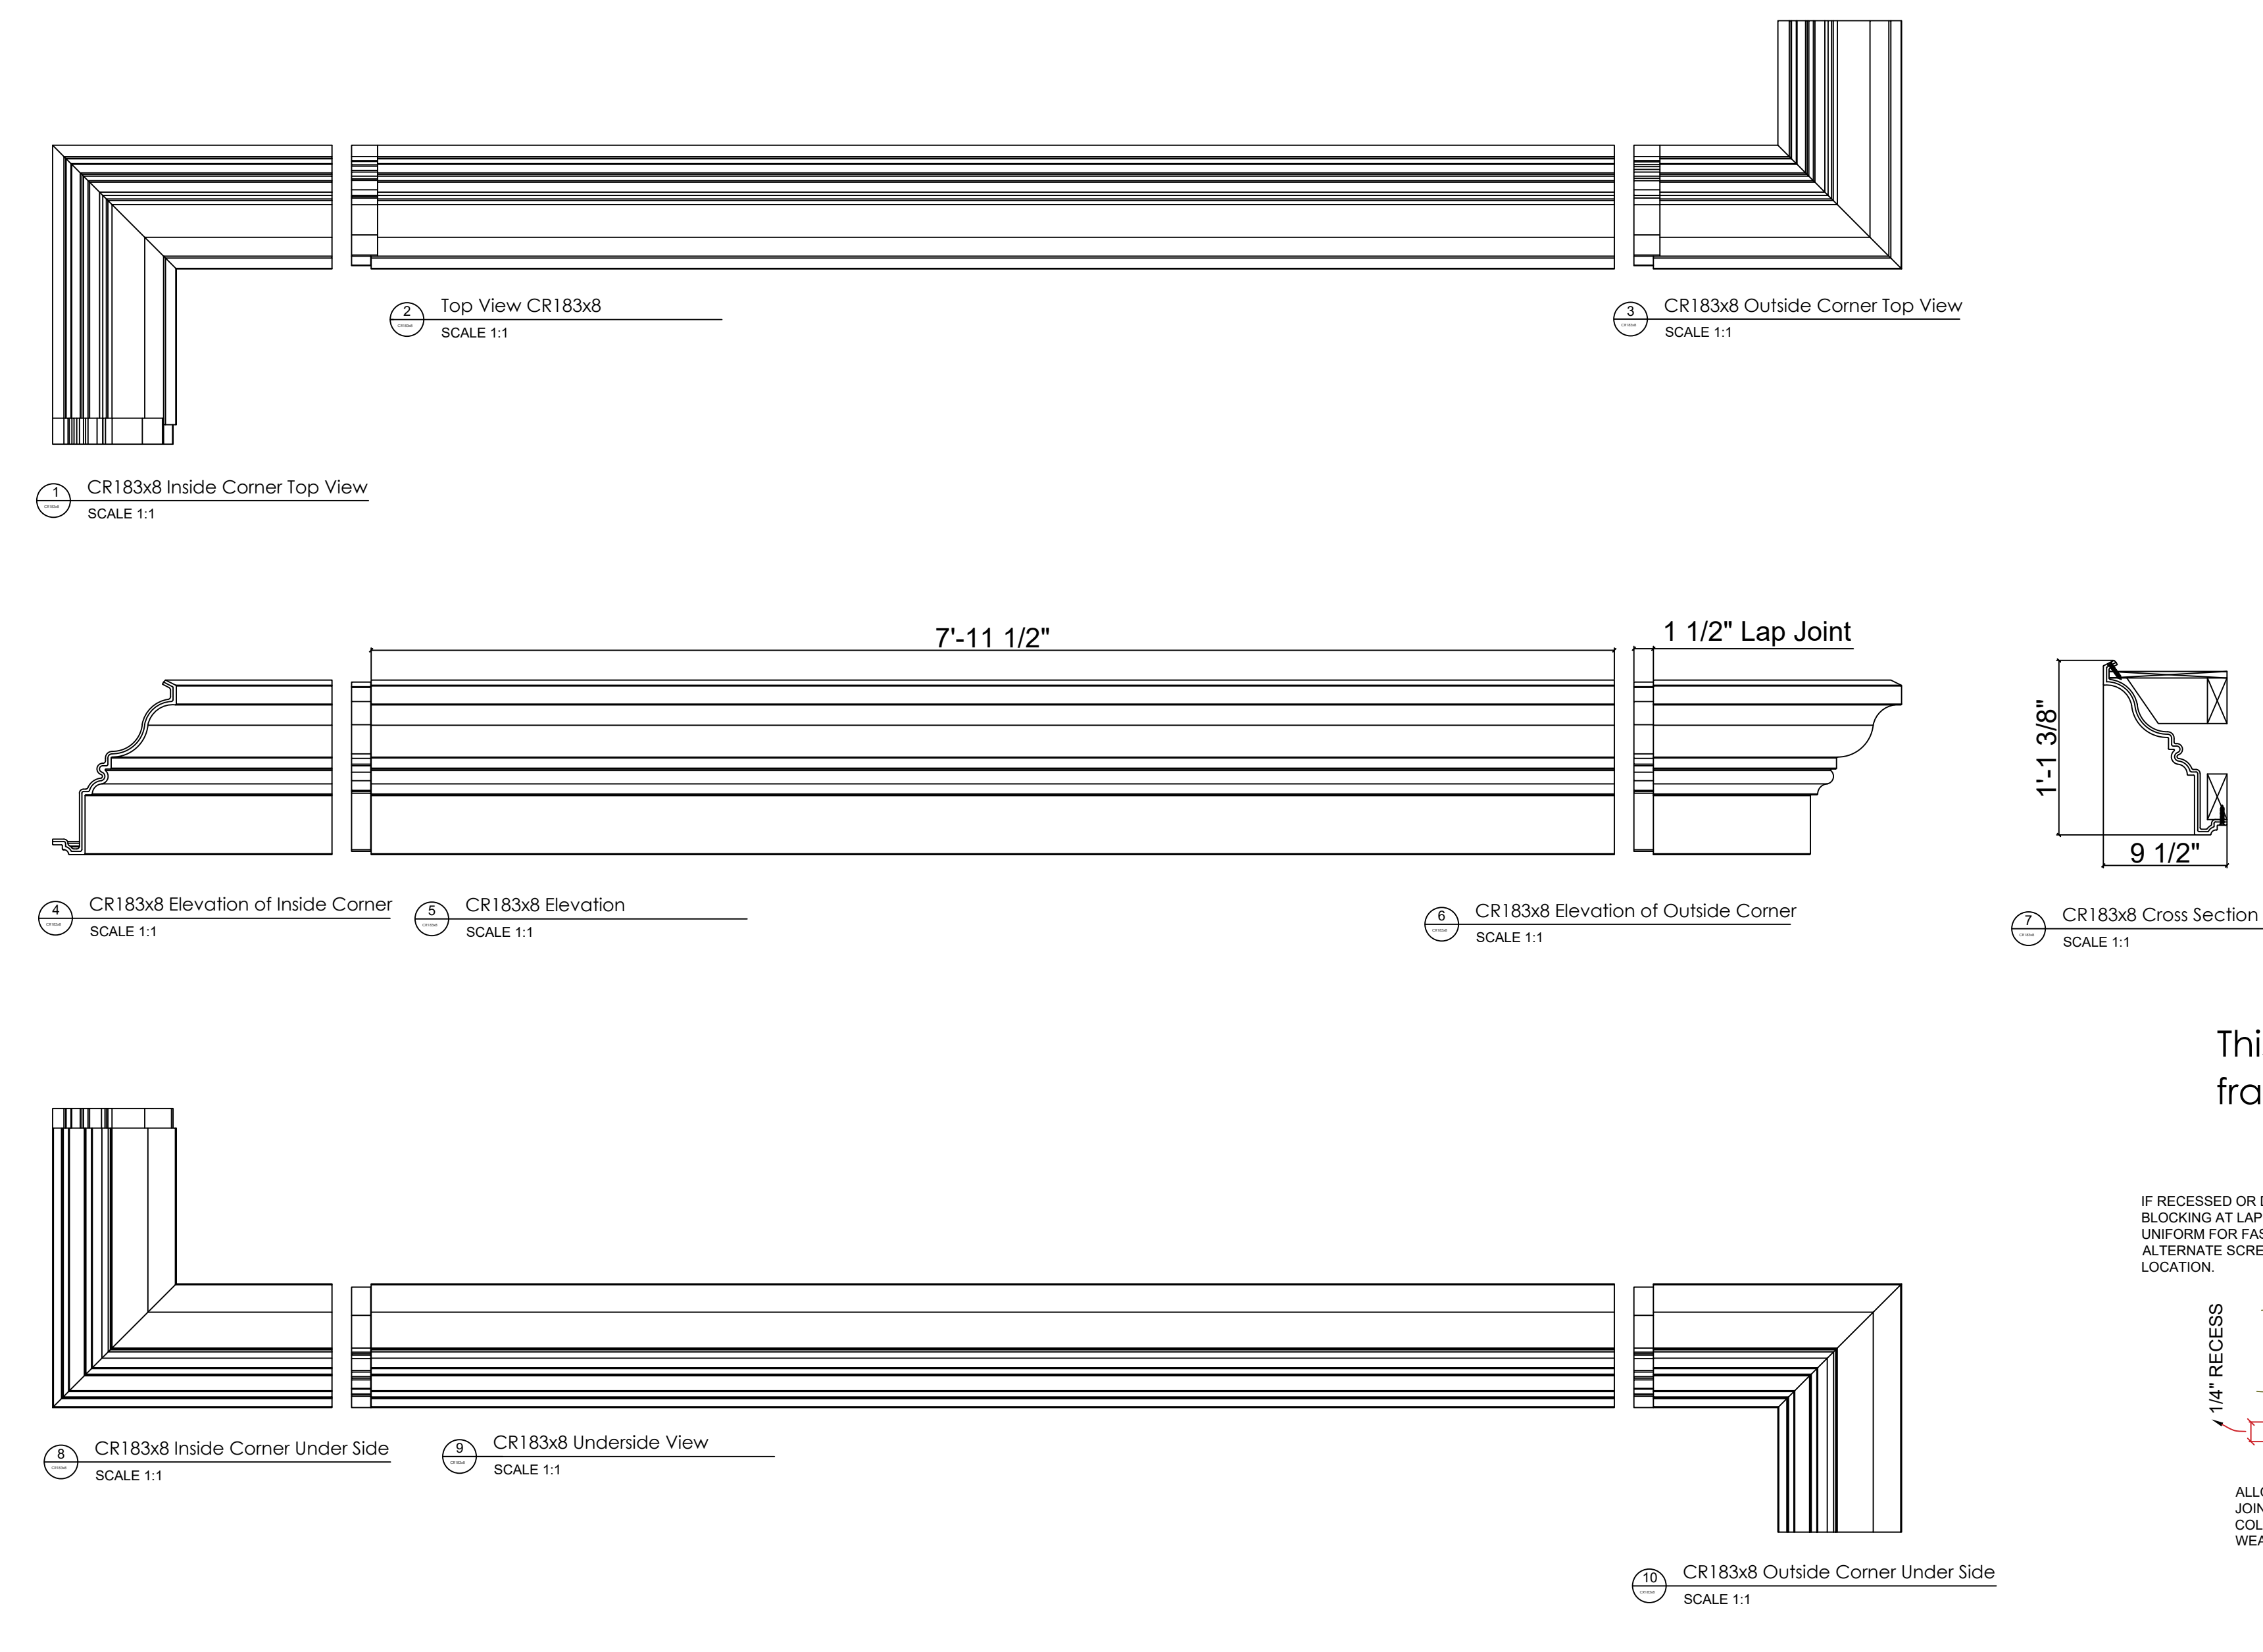

Fiberglass Cornice by: Royal Corinthian

Profile: CR183x8

1'-1 3/8" H x 9 1/2" P x 8' L

Available in:

Paint Grade (white gel coat finish)

Pre-Finished (colored gel coat)

Stone Finish (textured or smooth)

Granite Finish (smooth granite look)

Manufactured by: Royal Corinthian

T. 888-265-8661

F. 888-344-2937

[www.royalcorinthian.com](http://www.royalcorinthian.com)

[royalcor@royalcorinthian.com](mailto:royalcor@royalcorinthian.com)

This is a recommendation. Actual framing to be determined by Engineer.