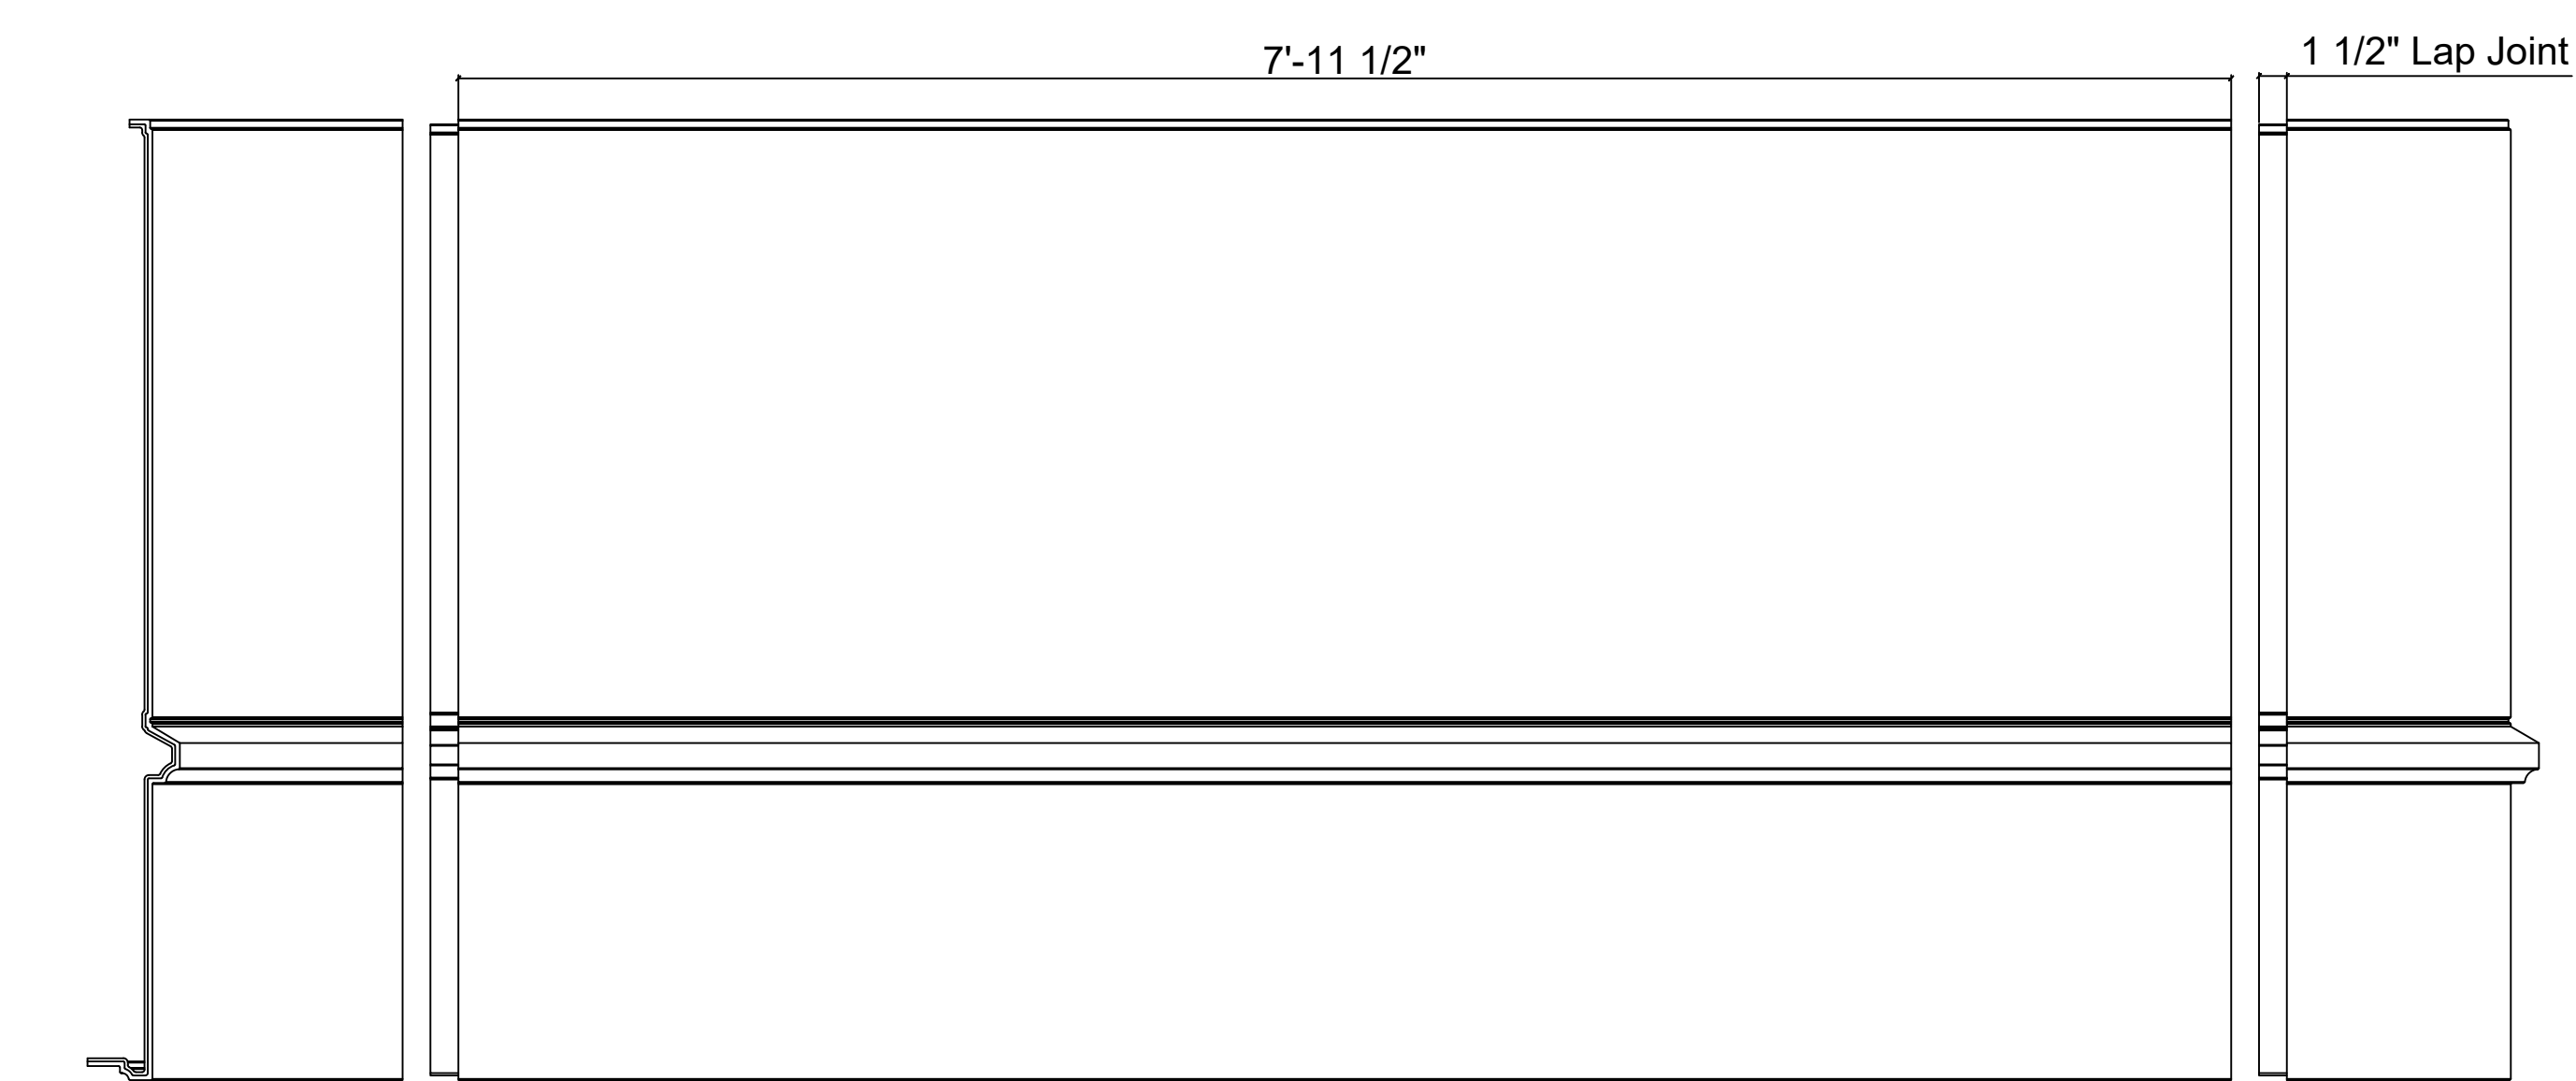

Fiberglass Cornice by: Royal Corinthian  
 Profile: CR185x8  
 4'-3 3/4" H x 5" P x 8' L

Available in:  
 Paint Grade (white gel coat finish)  
 Pre-Finished (colored gel coat)  
 Stone Finish (textured or smooth)  
 Granite Finish (smooth granite look)

CR185x8 Inside Corner Top View  
SCALE 1:1

CR185x8 Outside Corner Top View  
SCALE 1:1

CR185x8 Elevation of Inside Corner  
SCALE 1:1

CR185x8 Elevation  
SCALE 1:1

CR185x8 Elevation of Outside Corner  
SCALE 1:1

CR185x8 Cross Section  
SCALE 1:1

CR185x8 Inside Corner Under Side  
SCALE 1:1

CR185x8 Underside View  
SCALE 1:1

CR185x8 Outside Corner Under Side  
SCALE 1:1

This is a recommendation. Actual framing to be determined by Engineer.