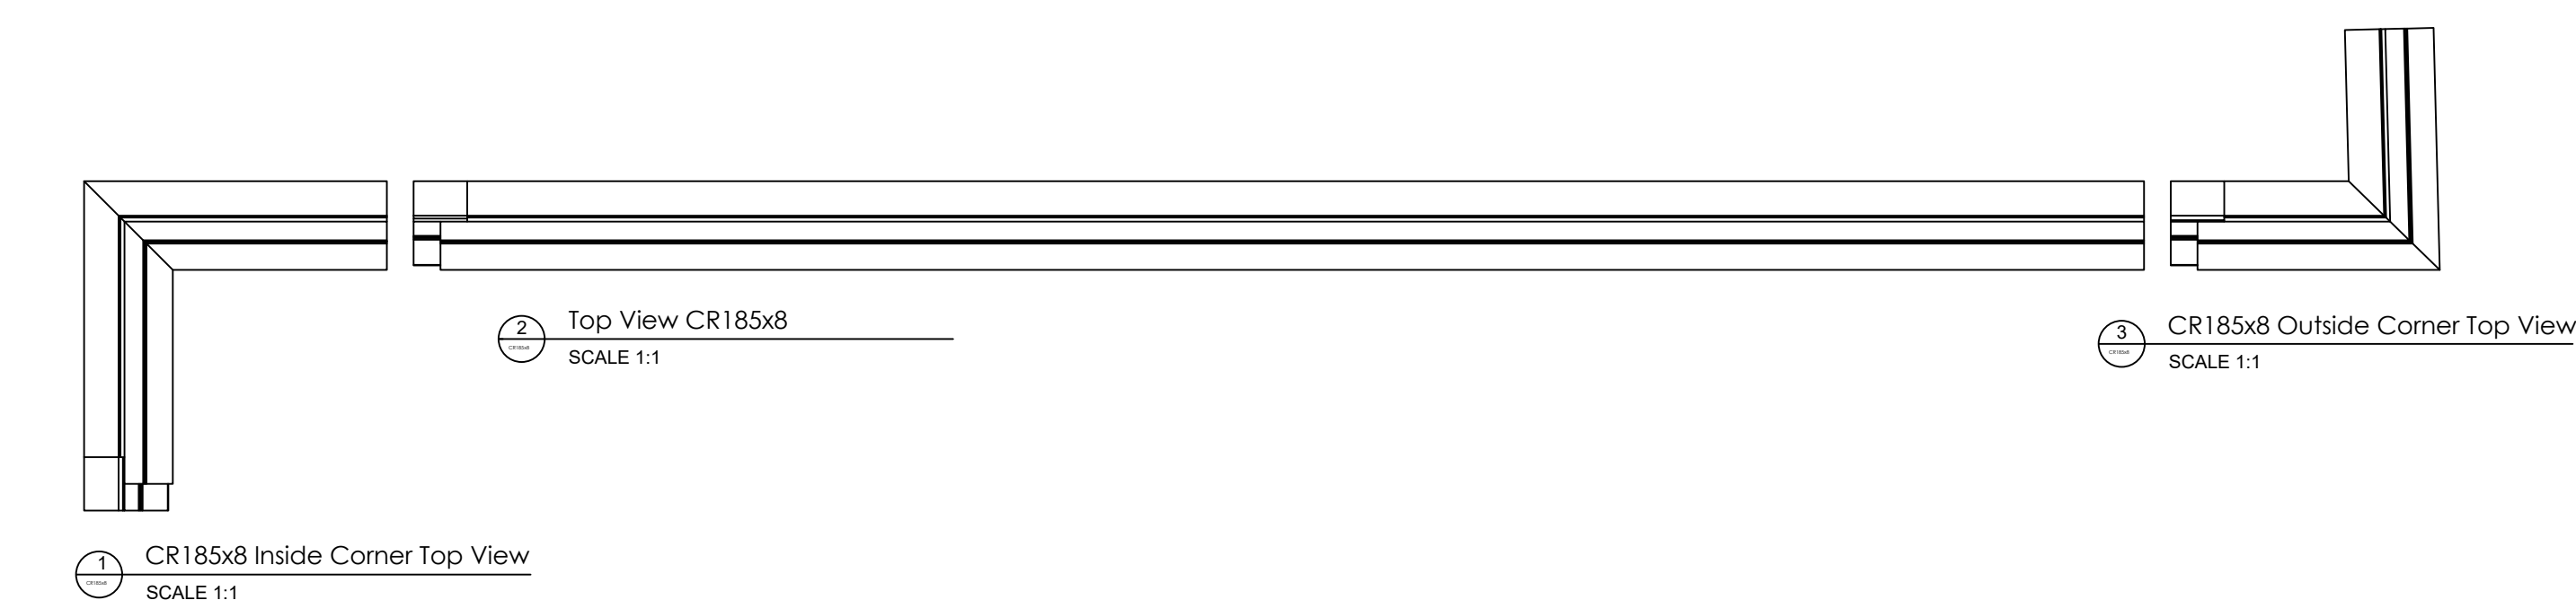

Fiberglass Cornice by: Royal Corinthian  
 Profile: CR185x8  
 4'-3 3/4" H x 5" P x 8' L

Available in:  
 Paint Grade (white gel coat finish)  
 Pre-Finished (colored gel coat)  
 Stone Finish (textured or smooth)  
 Granite Finish (smooth granite look)

CR185x8 Inside Corner Top View  
SCALE 1:1

CR185x8 Outside Corner Top View  
SCALE 1:1

CR185x8 Elevation of Inside Corner  
SCALE 1:1

CR185x8 Elevation  
SCALE 1:1

CR185x8 Elevation of Outside Corner  
SCALE 1:1

CR185x8 Cross Section  
SCALE 1:1

CR185x8 Inside Corner Under Side  
SCALE 1:1

CR185x8 Underside View  
SCALE 1:1

CR185x8 Outside Corner Under Side  
SCALE 1:1

This is a recommendation. Actual framing to be determined by Engineer.

Typical Lap Joint Detail  
Not to Scale