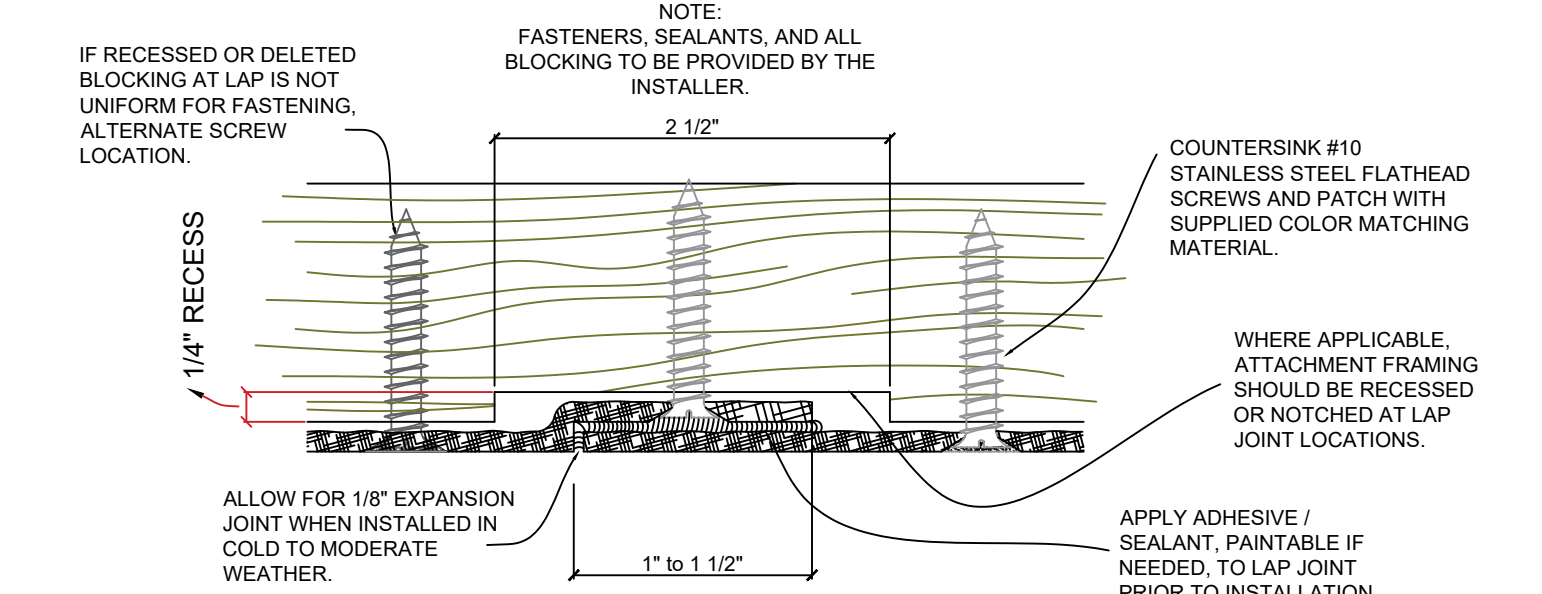

CR185x8 Cross Section  
SCALE 1:1

CR185x8 Inside Corner Under Side  
SCALE 1:1

CR185x8 Underside View  
SCALE 1:1

CR185x8 Outside Corner Under Side  
SCALE 1:1

This is a recommendation. Actual framing to be determined by Engineer.

Typical Lap Joint Detail  
Not to Scale