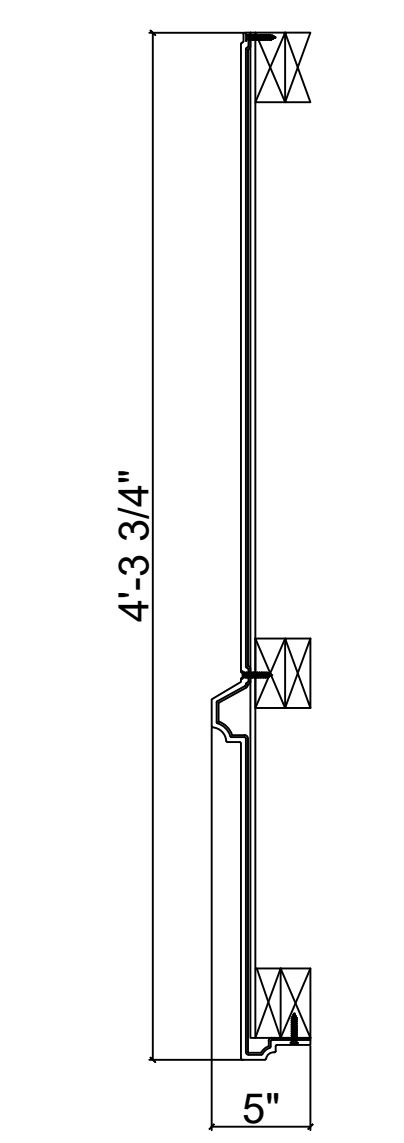

Fiberglass Cornice by: Royal Corinthian  
 Profile: CR185x8  
 4'-3 3/4" H x 5" P x 8' L

Available in:  
 Paint Grade (white gel coat finish)  
 Pre-Finished (colored gel coat)  
 Stone Finish (textured or smooth)  
 Granite Finish (smooth granite look)

CR185x8 Inside Corner Top View  
SCALE 1:1

CR185x8 Outside Corner Top View  
SCALE 1:1

CR185x8 Elevation of Inside Corner  
SCALE 1:1

CR185x8 Elevation  
SCALE 1:1

CR185x8 Elevation of Outside Corner  
SCALE 1:1

CR185x8 Cross Section  
SCALE 1:1

CR185x8 Inside Corner Under Side  
SCALE 1:1

CR185x8 Underside View  
SCALE 1:1

CR185x8 Outside Corner Under Side  
SCALE 1:1

This is a recommendation. Actual framing to be determined by Engineer.

Typical Lap Joint Detail  
Not to Scale