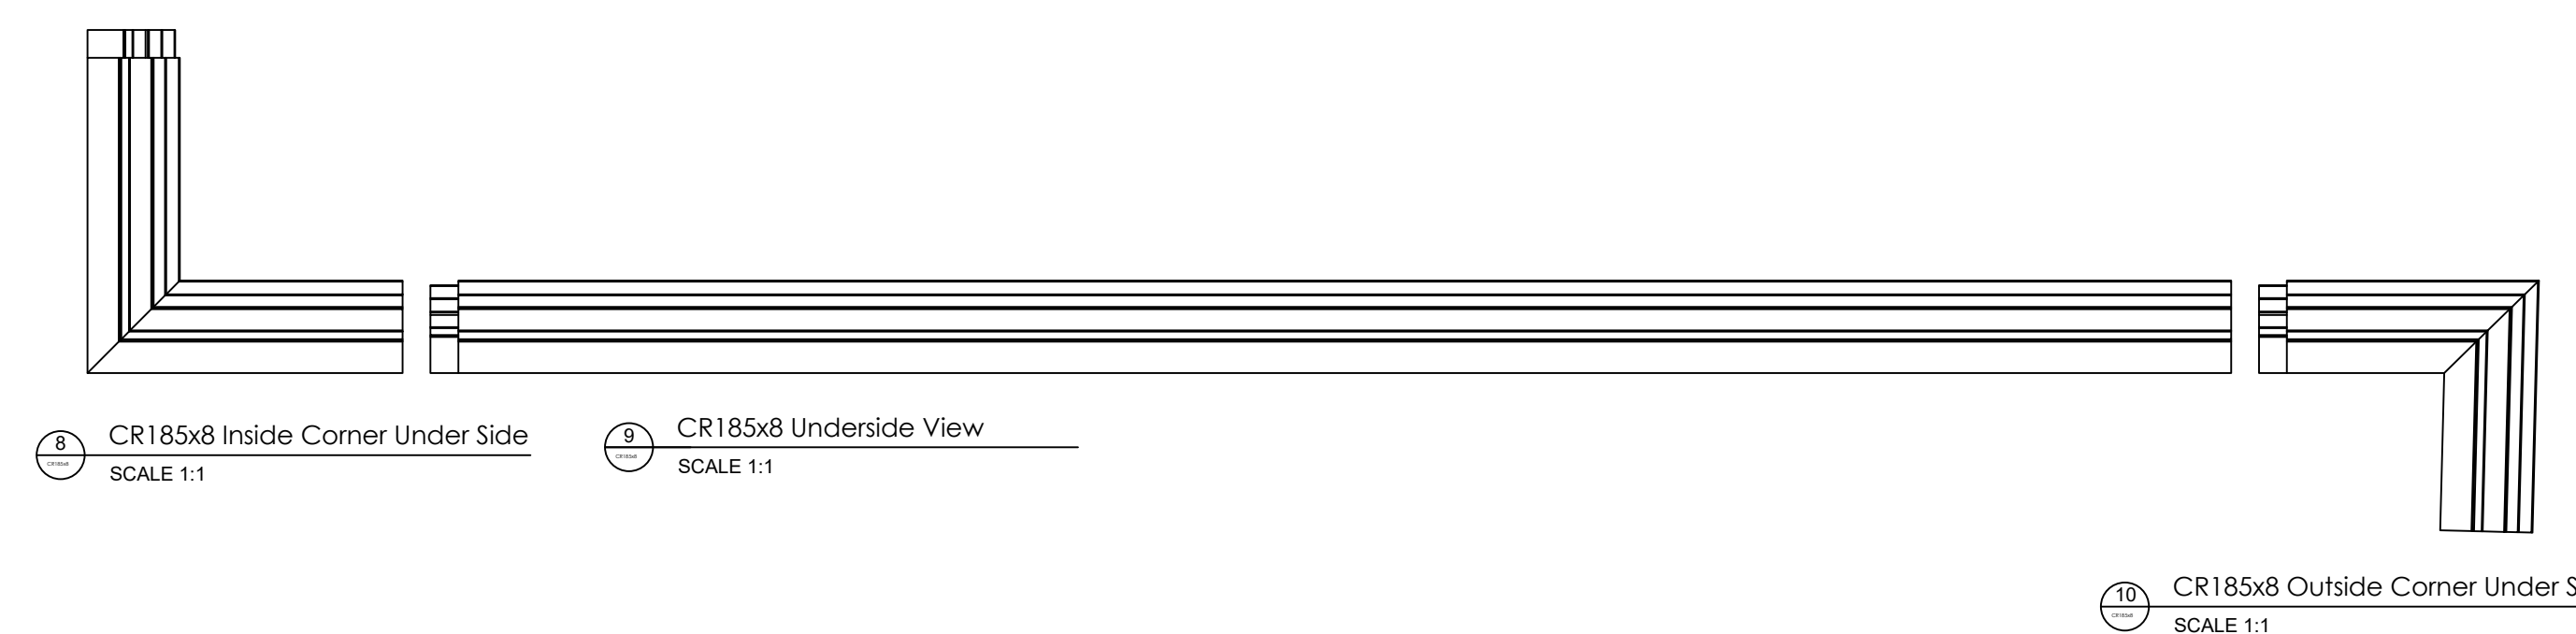

CR185x8 Inside Corner Top View  
SCALE 1:1

CR185x8 Outside Corner Top View  
SCALE 1:1

CR185x8 Elevation of Inside Corner  
SCALE 1:1

CR185x8 Elevation  
SCALE 1:1

CR185x8 Elevation of Outside Corner  
SCALE 1:1

CR185x8 Cross Section  
SCALE 1:1

CR185x8 Inside Corner Under Side  
SCALE 1:1

CR185x8 Underside View  
SCALE 1:1

CR185x8 Outside Corner Under Side  
SCALE 1:1

This is a recommendation. Actual framing to be determined by Engineer.

Typical Lap Joint Detail  
Not to Scale