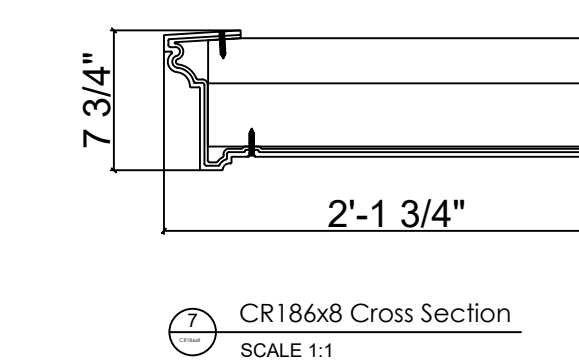

Fiberglass Cornice by: Royal Corinthian
Profile: CR186x8
7 3/4" H x 2'-1 3/4" P x 8' L

Available in:
Paint Grade (white gel coat finish)
Pre-Finished (colored gel coat)
Stone Finish (textured or smooth)
Granite Finish (smooth granite look)

Manufactured by: Royal Corinthian
T. 888-265-8661
F. 888-344-2937
www.royalcorinthian.com
royalcor@royalcorinthian.com