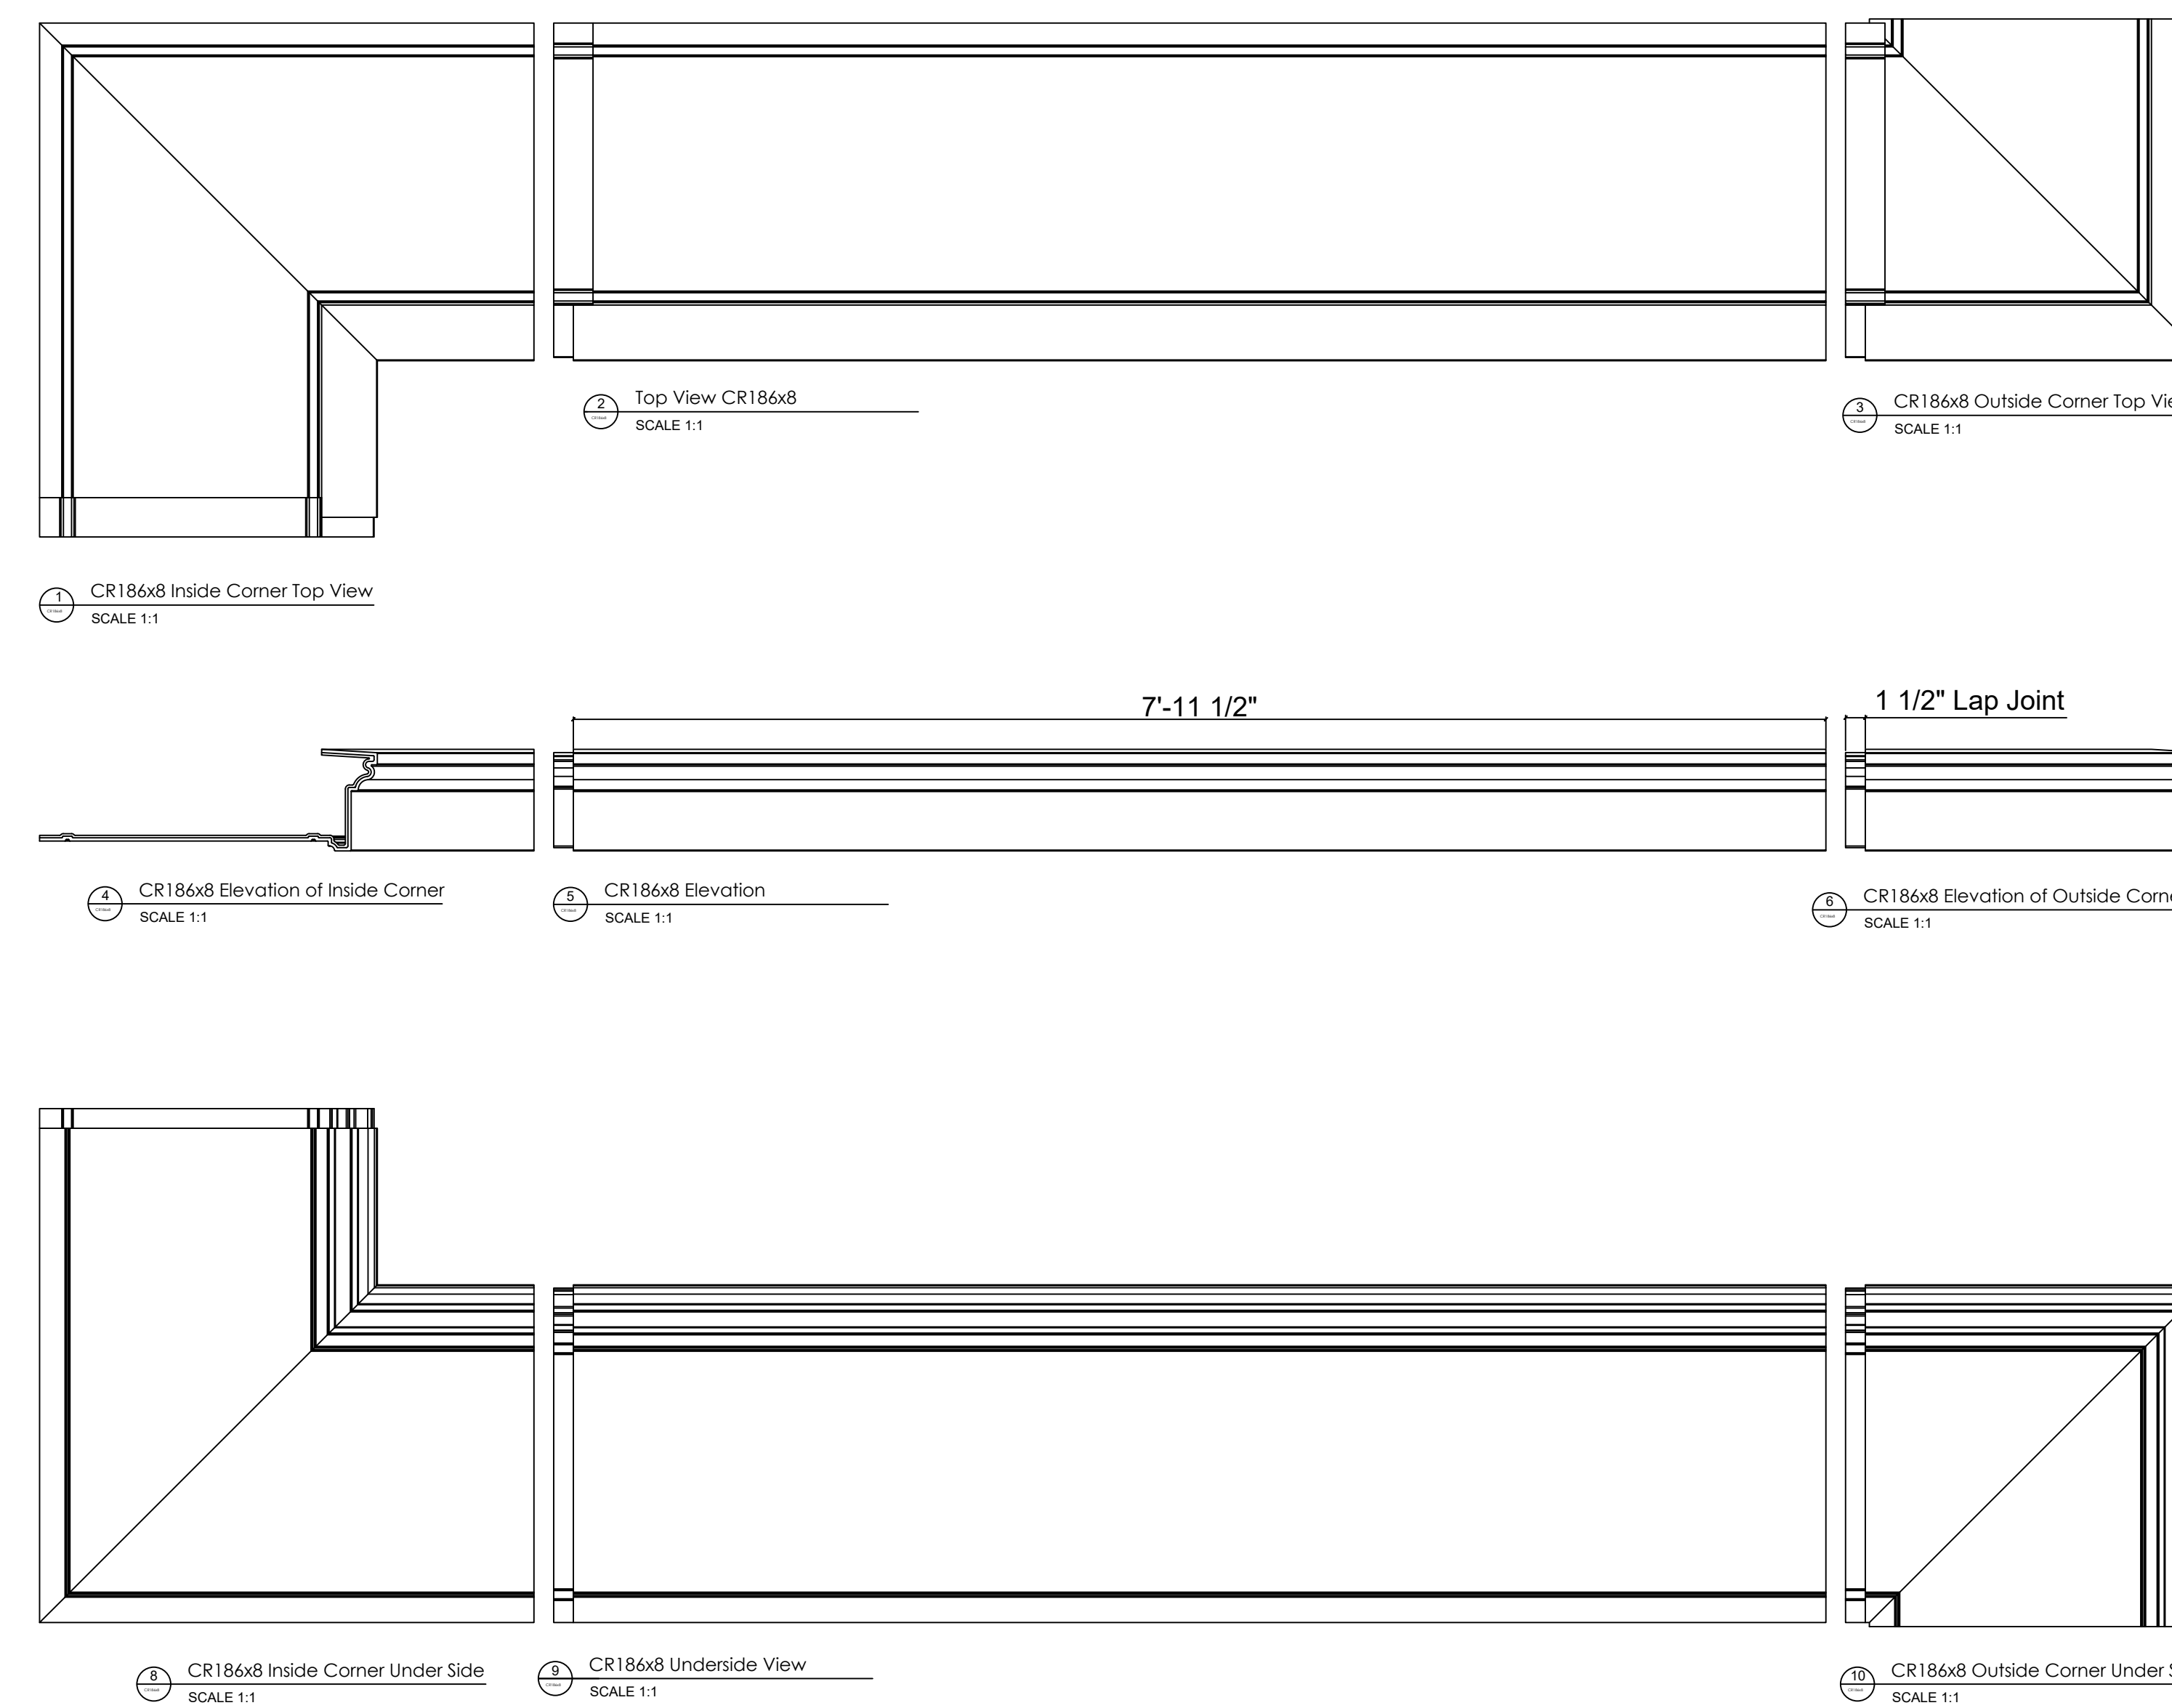

Fiberglass Cornice by: Royal Corinthian
 Profile: CR186x8
 7 3/4" H x 2'-1 3/4" P x 8' L

Available in:
 Paint Grade (white gel coat finish)
 Pre-Finished (colored gel coat)
 Stone Finish (textured or smooth)
 Granite Finish (smooth granite look)

Manufactured by: Royal Corinthian
 T. 888-265-8661
 F. 888-344-2937
www.royalcorinthian.com
royalcor@royalcorinthian.com

This is a recommendation. Actual framing to be determined by Engineer.