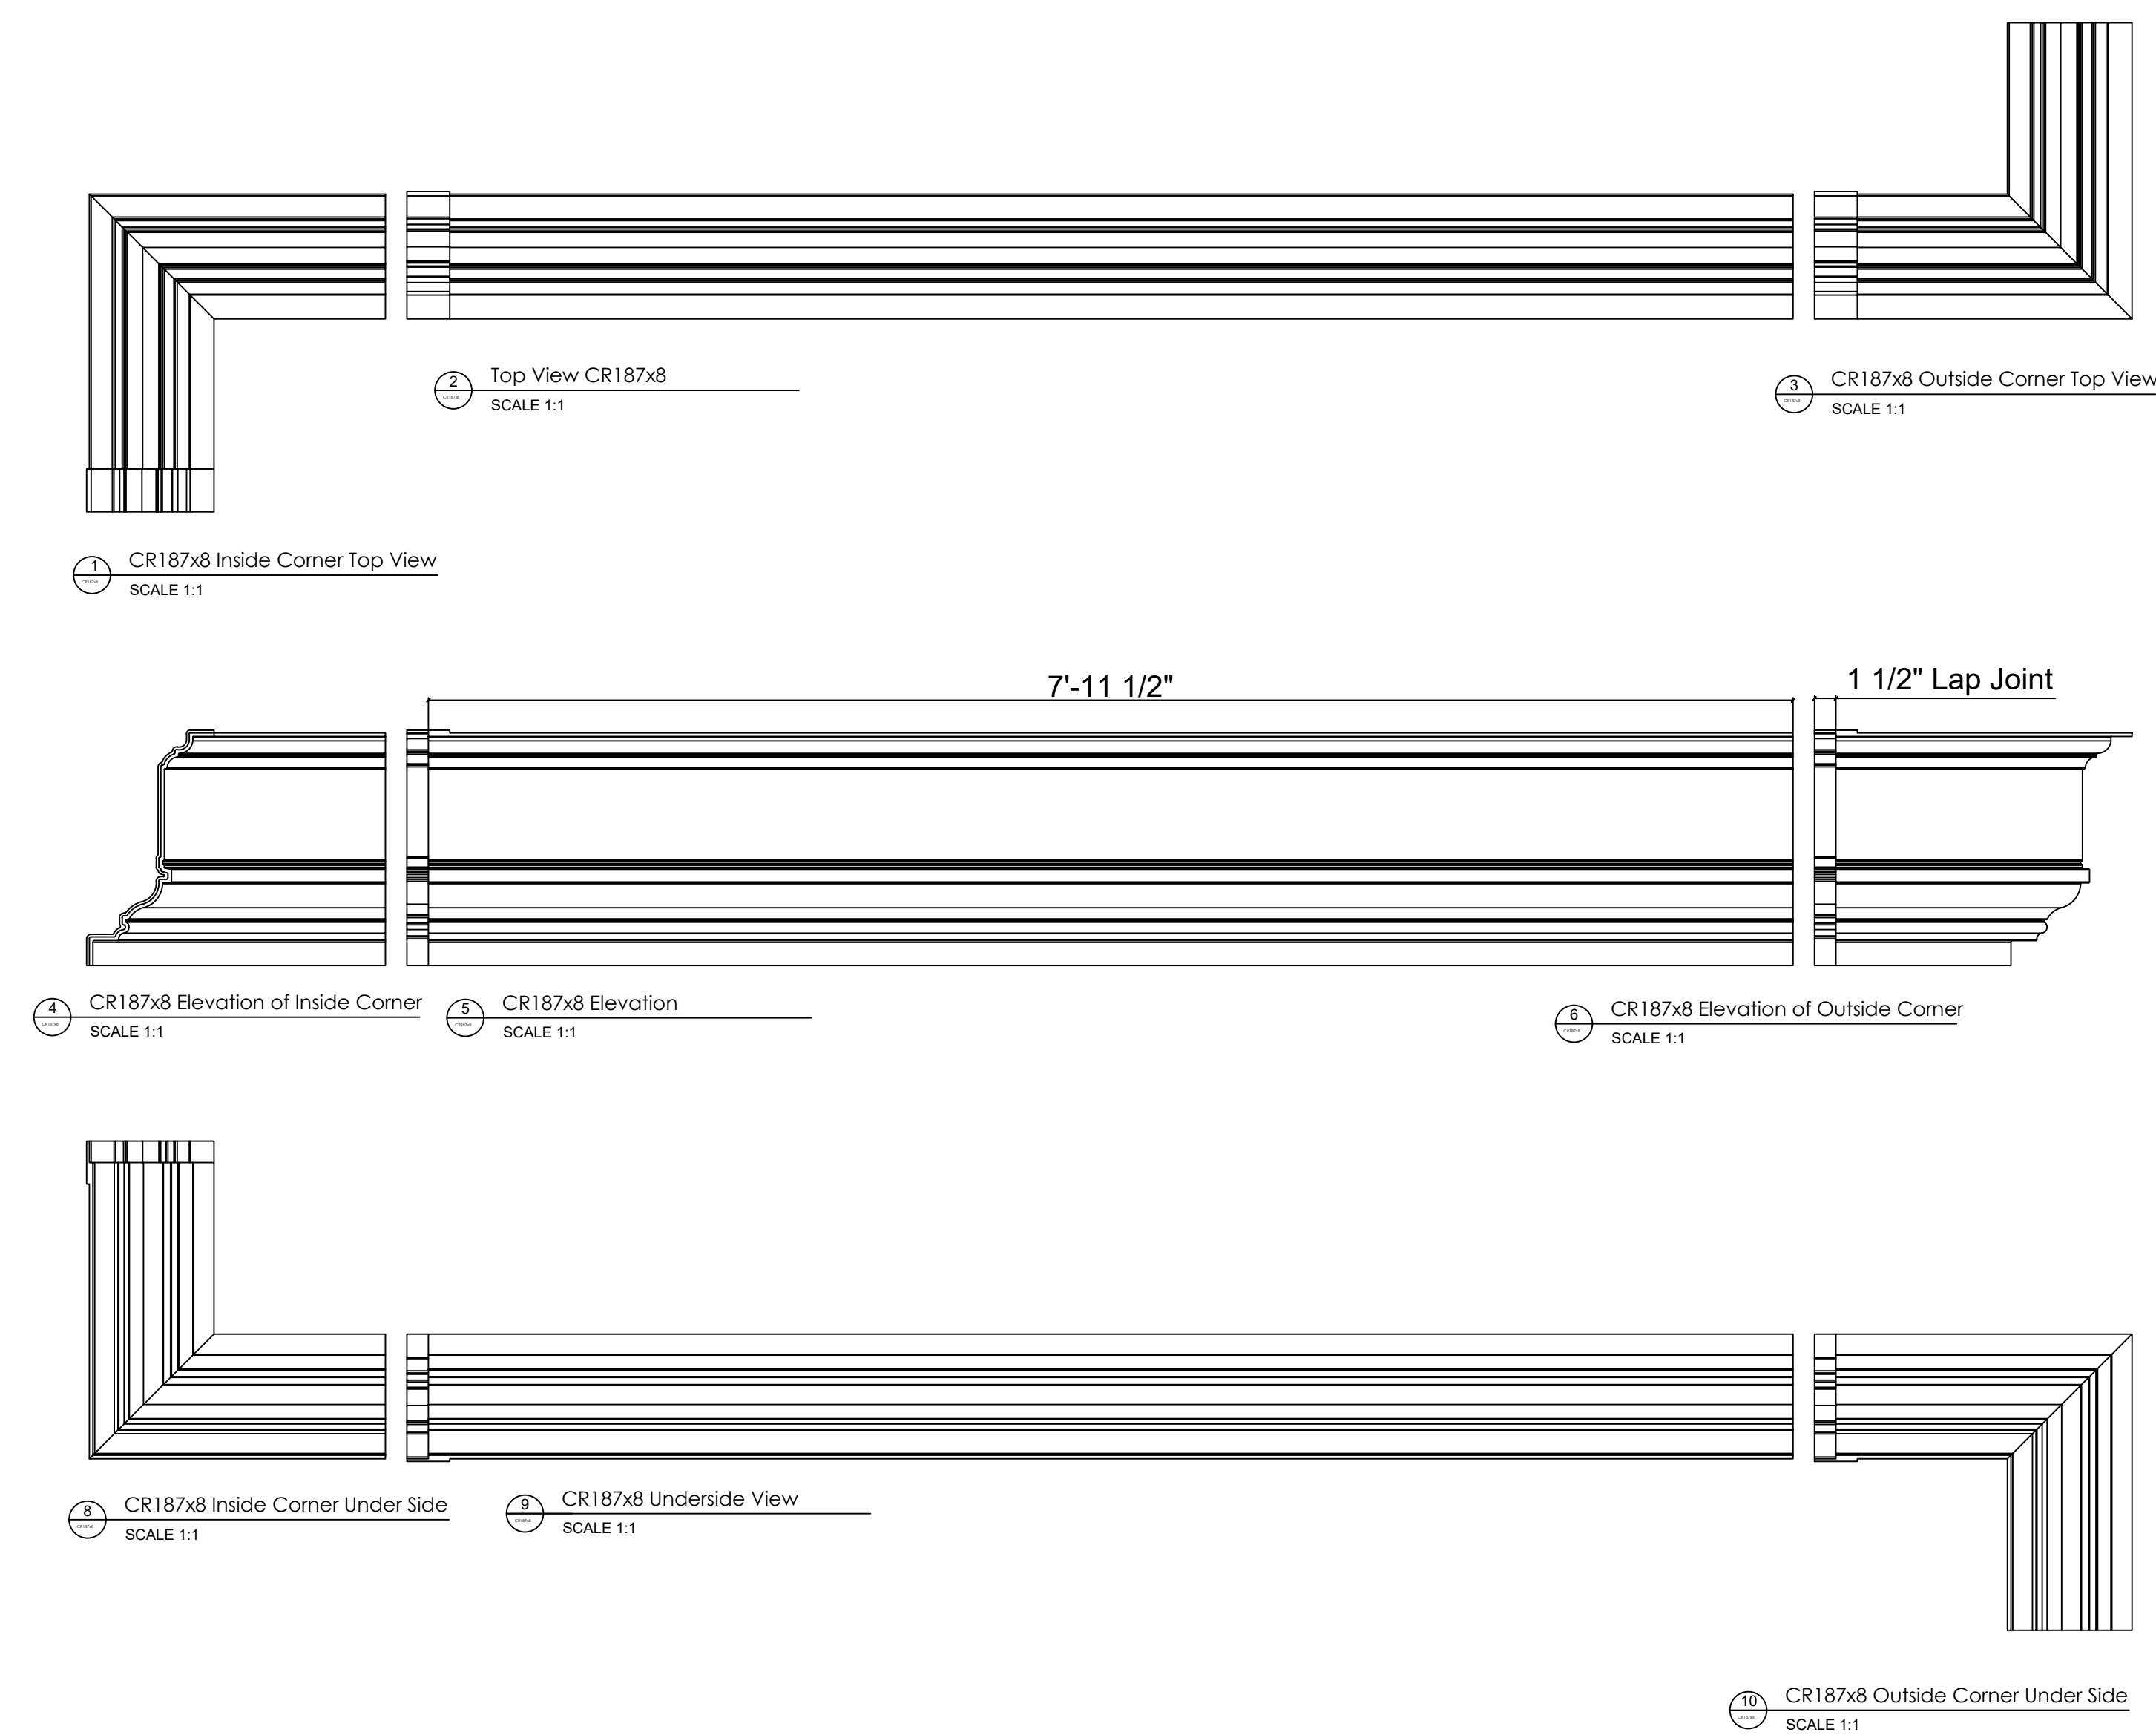

Fiberglass Cornice by: Royal Corinthian
 Profile: CR187x8
 1'-4 7/16" H x 8 15/16" P x 8' L

Available in:
 Paint Grade (white gel coat finish)
 Pre-Finished (colored gel coat)
 Stone Finish (textured or smooth)
 Granite Finish (smooth granite look)

Manufactured by: Royal Corinthian
 T. 888-265-8661
 F. 888-344-2937
www.royalcorinthian.com
royalcor@royalcorinthian.com

This is a recommendation. Actual framing to be determined by Engineer.