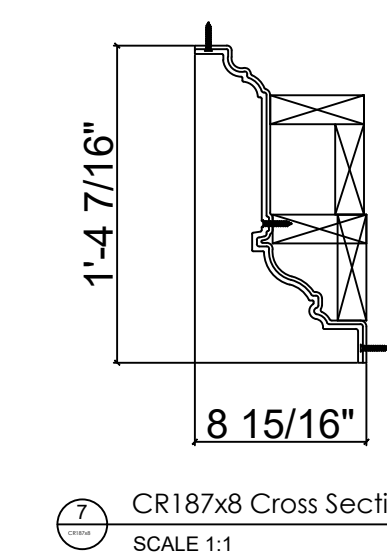

Fiberglass Cornice by: Royal Corinthian
Profile: CR187x8
1'-4 7/16" H x 8 15/16" P x 8' L

Available in:
Paint Grade (white gel coat finish)
Pre-Finished (colored gel coat)
Stone Finish (textured or smooth)
Granite Finish (smooth granite look)

Manufactured by: Royal Corinthian
T. 888-265-8661
F. 888-344-2937
www.royalcorinthian.com
royalcor@royalcorinthian.com