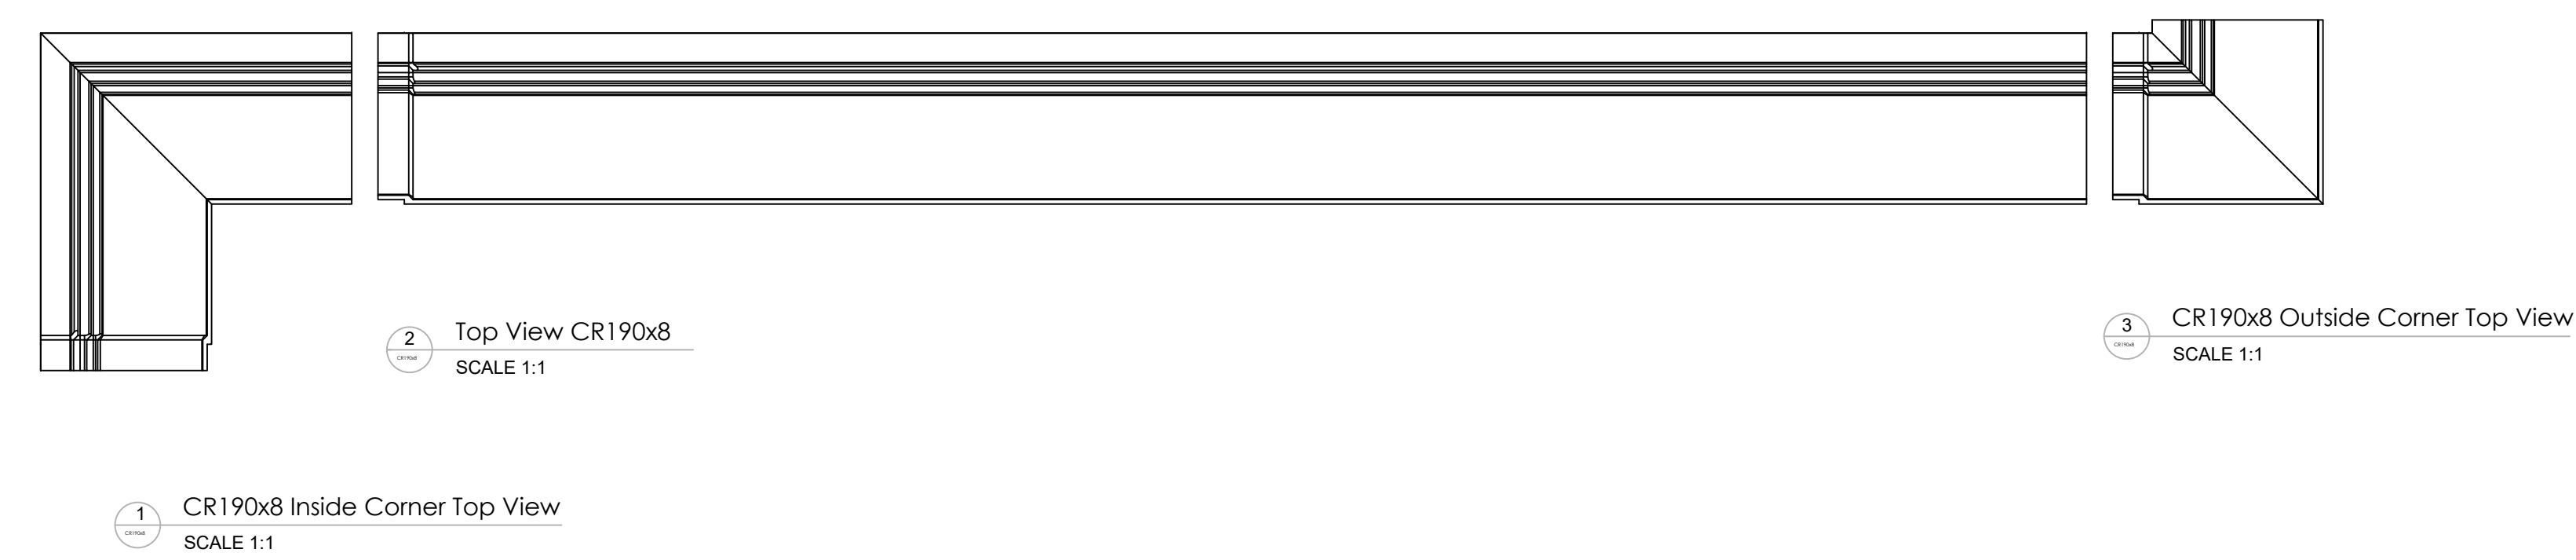

Fiberglass Cornice by: Royal Corinthian
Profile: CR190x8
2'-5 3/4" H x 9 3/4" P x 96" L

Available in:
Paint Grade (white gel coat finish)
Pre-Finished (colored gel coat)
Stone Finish (textured or smooth)
Granite Finish (smooth granite look)

Manufactured by: Royal Corinthian
T. 888-265-8661
F. 888-344-2937
www.royalcorinthian.com
royalcor@royalcorinthian.com