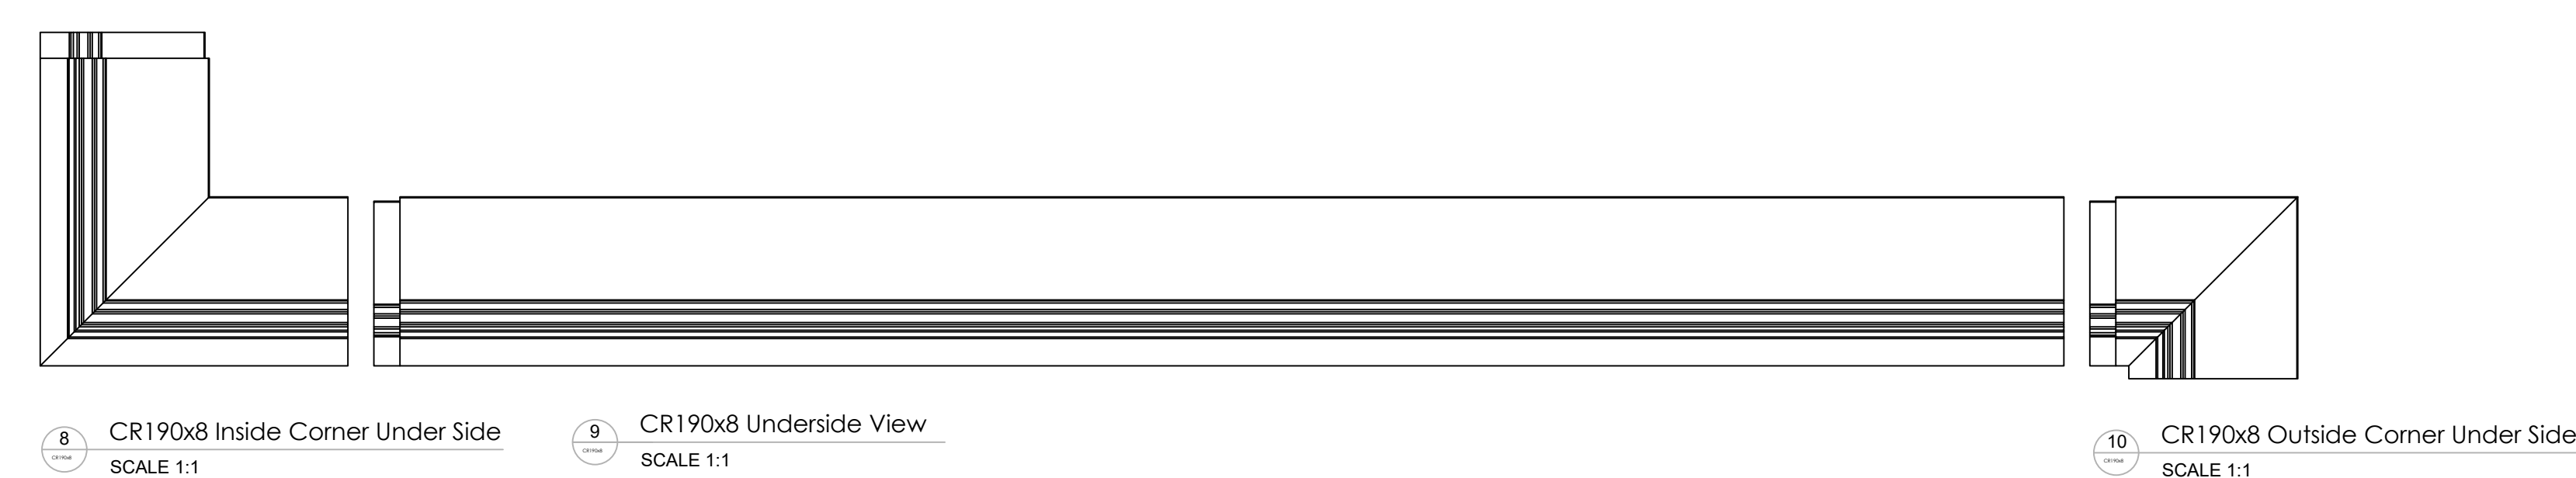

Fiberglass Cornice by: Royal Corinthian
Profile: CR190x8
2'-5 3/4" H x 9 3/4" P x 96" L

Available in:
Paint Grade (white gel coat finish)
Pre-Finished (colored gel coat)
Stone Finish (textured or smooth)
Granite Finish (smooth granite look)

Manufactured by: Royal Corinthian
T. 888-265-8661
F. 888-344-2937
www.royalcorinthian.com
royalcor@royalcorinthian.com