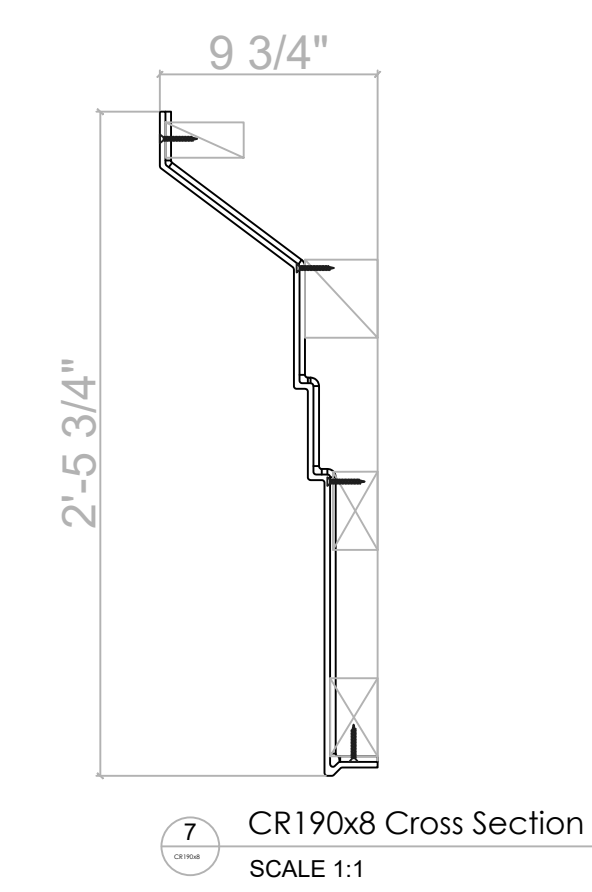

Fiberglass Cornice by: Royal Corinthian
Profile: CR190x8
2'-5 3/4" H x 9 3/4" P x 96" L

Available in:
Paint Grade (white gel coat finish)
Pre-Finished (colored gel coat)
Stone Finish (textured or smooth)
Granite Finish (smooth granite look)

Manufactured by: Royal Corinthian
T. 888-265-8661
F. 888-344-2937
www.royalcorinthian.com
royalcor@royalcorinthian.com