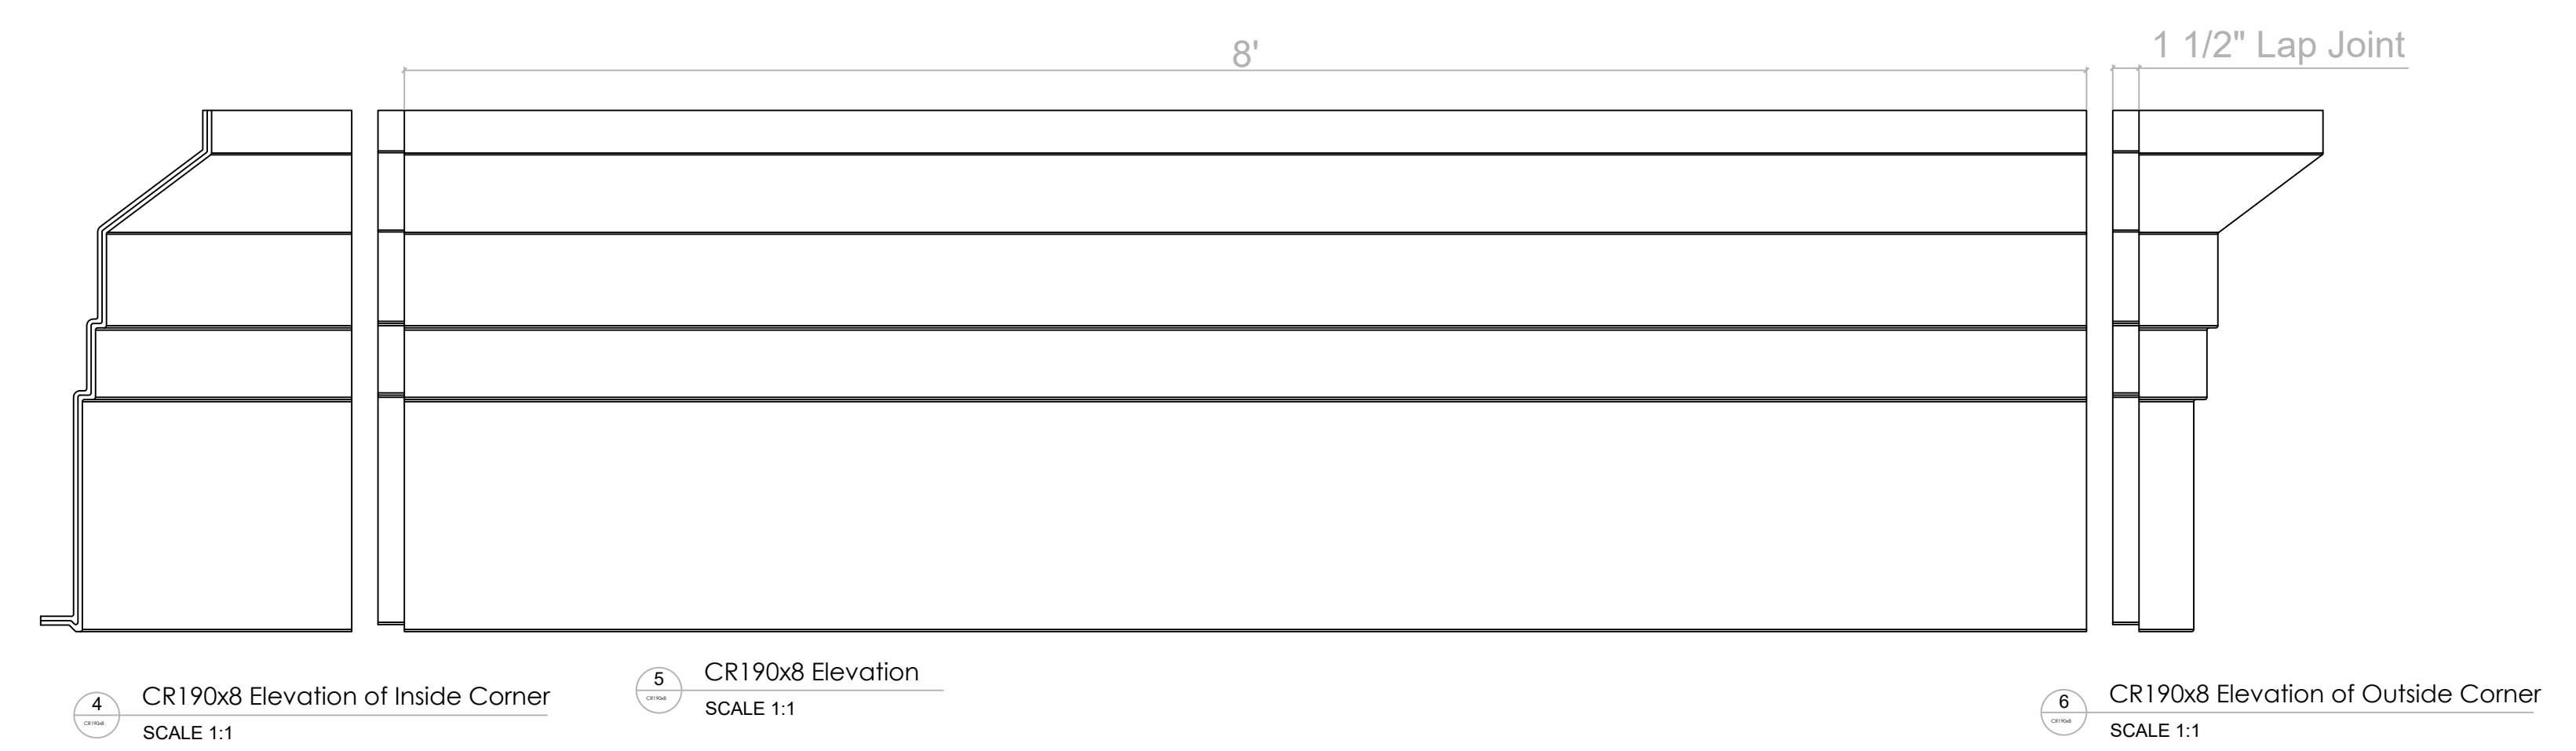

Fiberglass Cornice by: Royal Corinthian
Profile: CR190x8
2'-5 3/4" H x 9 3/4" P x 96" L

Available in:
Paint Grade (white gel coat finish)
Pre-Finished (colored gel coat)
Stone Finish (textured or smooth)
Granite Finish (smooth granite look)

Manufactured by: Royal Corinthian
T. 888-265-8661
F. 888-344-2937
www.royalcorinthian.com
royalcor@royalcorinthian.com