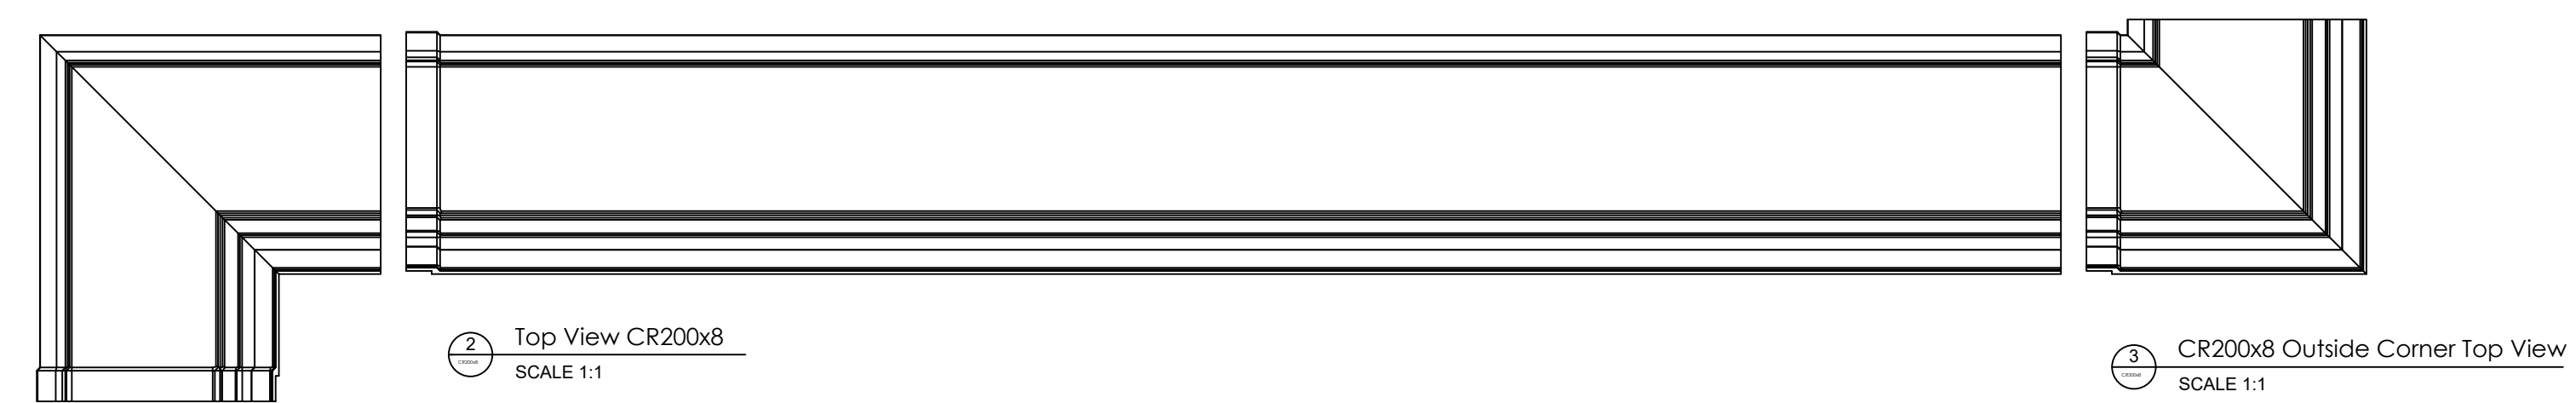

Fiberglass Cornice by: Royal Corinthian
 Profile: CR200x8
 10 3/16" H x 1'-2 1/16" P x 96" L

Available in:
 Paint Grade (white gel coat finish)
 Pre-Finished (colored gel coat)
 Stone Finish (textured or smooth)
 Granite Finish (smooth granite look)

Manufactured by: Royal Corinthian
 T. 888-265-8661
 F. 888-344-2937
www.royalcorinthian.com
royalcor@royalcorinthian.com

1 CR200x8 Inside Corner Top View
SCALE 1:1