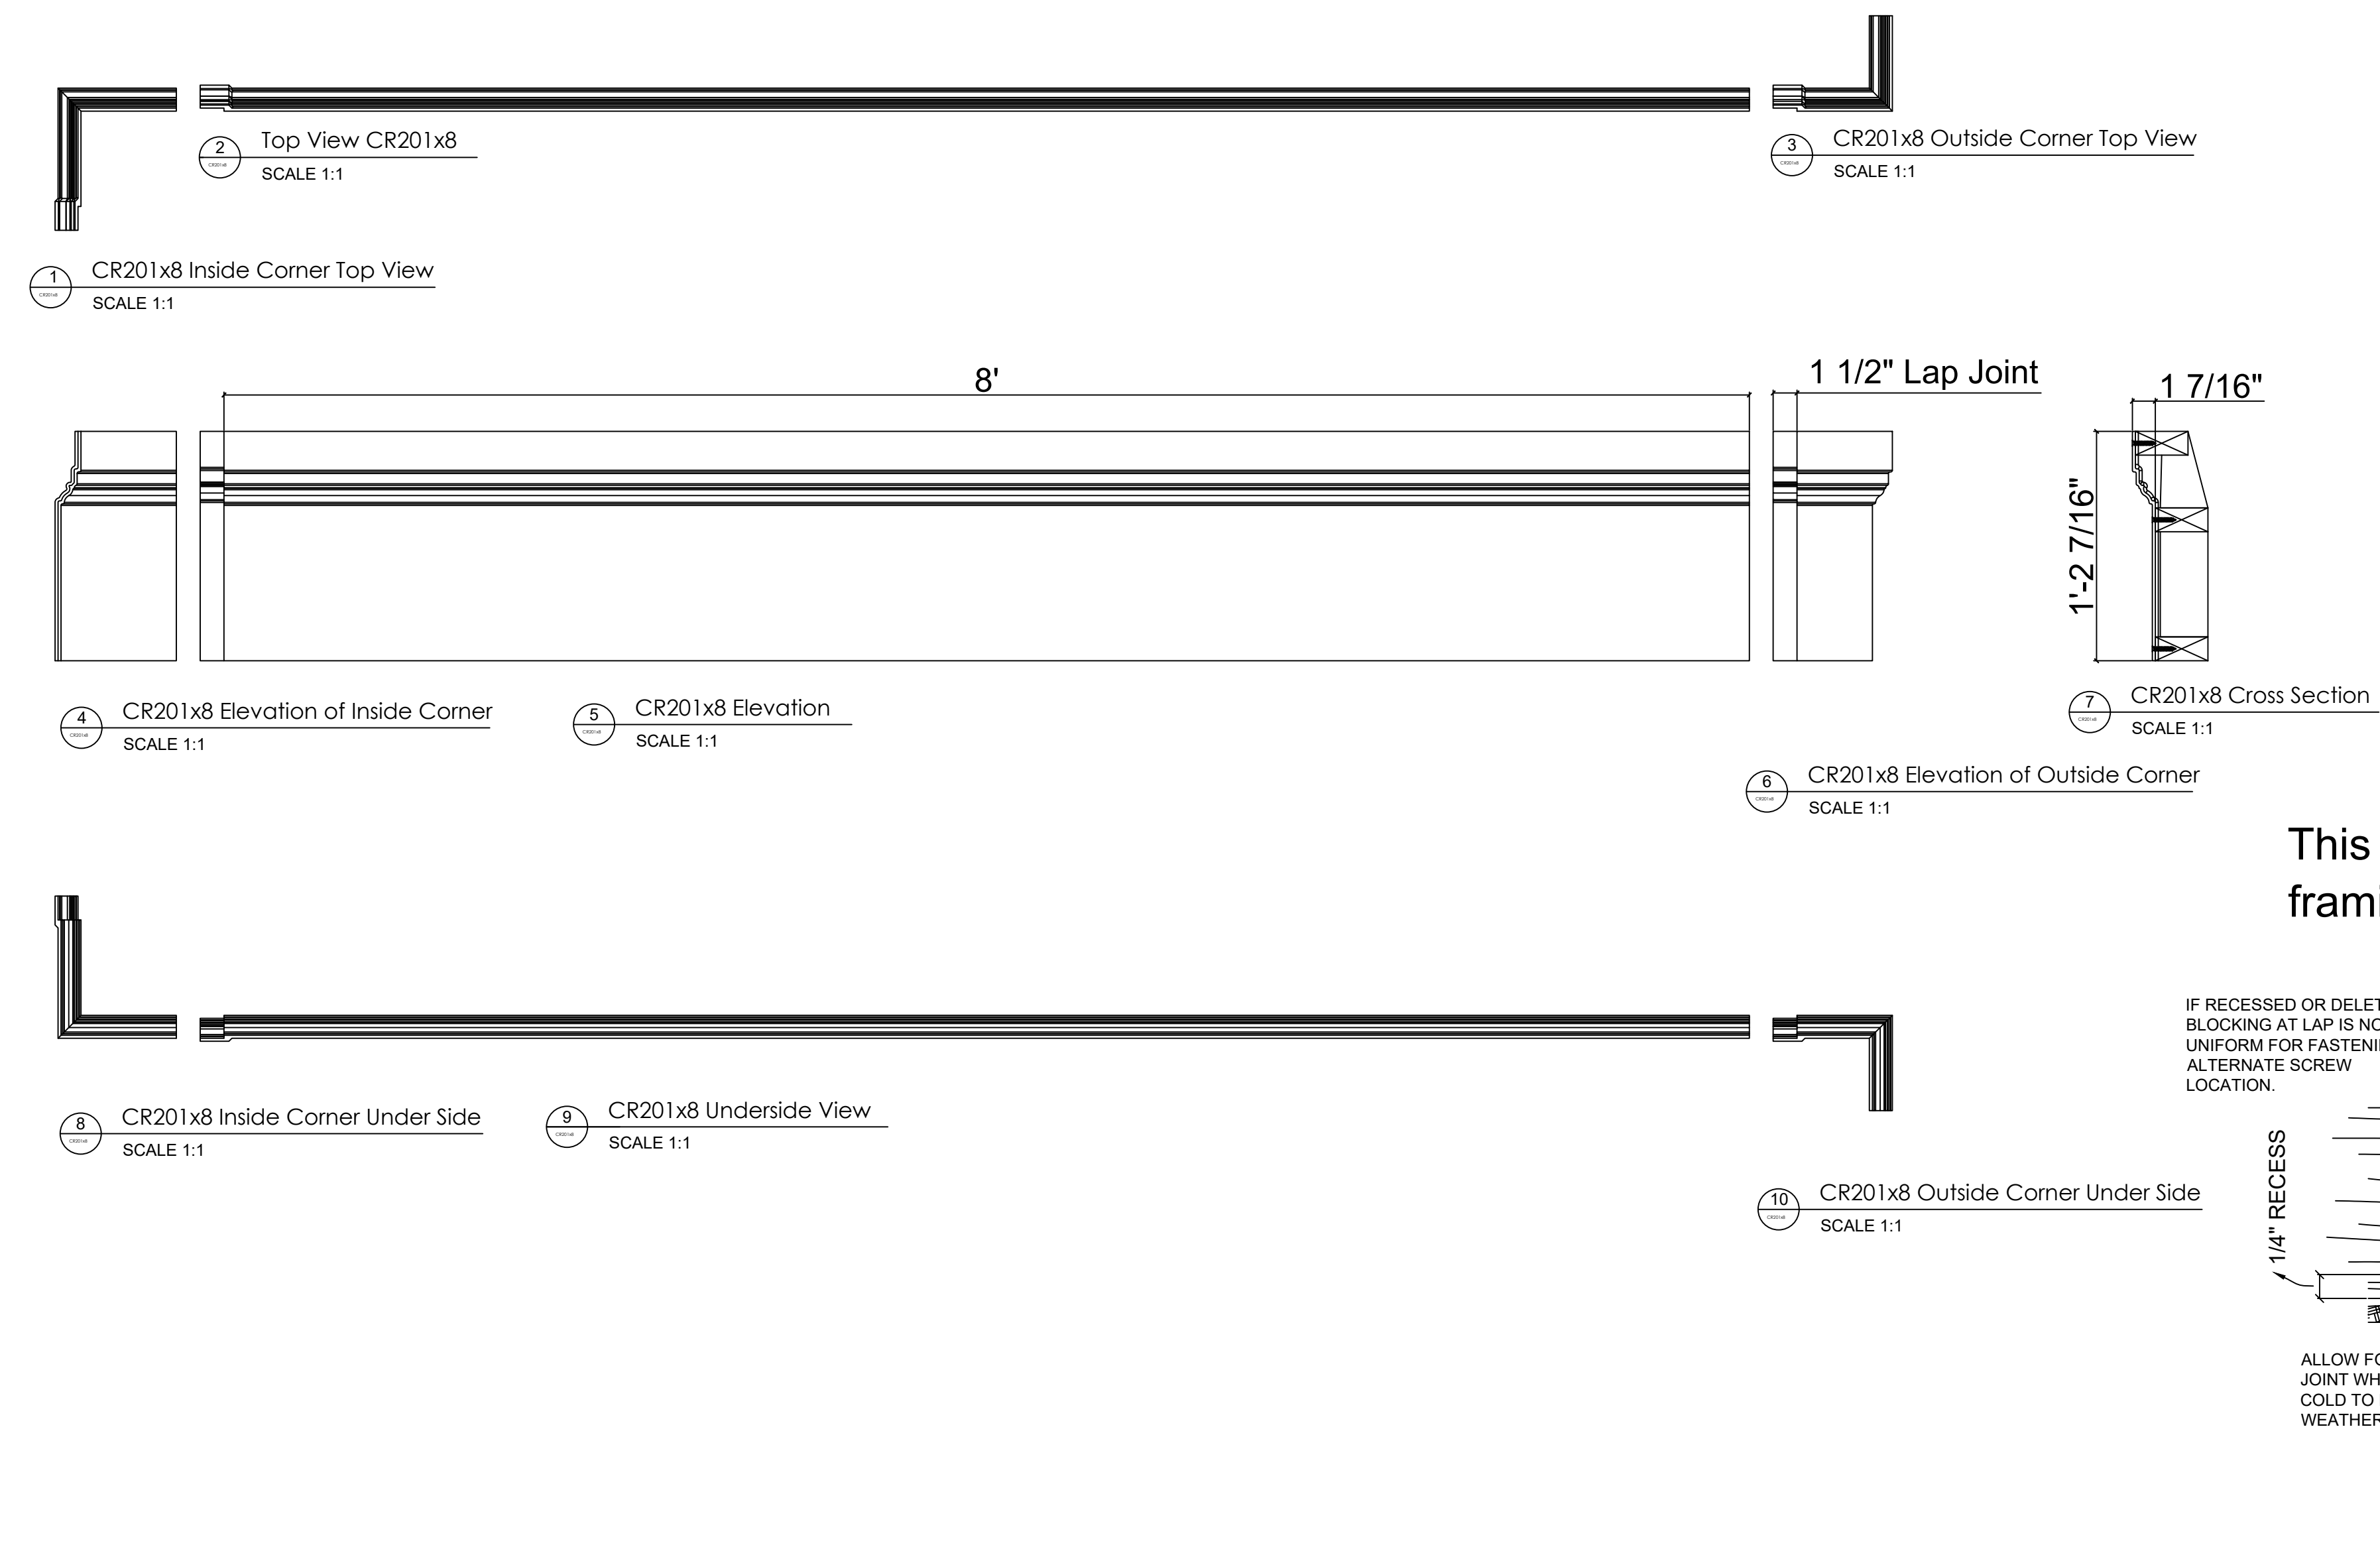

Fiberglass Cornice by: Royal Corinthian
 Profile: CR201x8
 1'-2 7/16" H x 1 7/16" P x 96" L

Available in:
 Paint Grade (white gel coat finish)
 Pre-Finished (colored gel coat)
 Stone Finish (textured or smooth)
 Granite Finish (smooth granite look)

Manufactured by: Royal Corinthian
 T. 888-265-8661
 F. 888-344-2937
www.royalcorinthian.com
royalcor@royalcorinthian.com

This is a recommendation. Actual framing to be determined by Engineer.