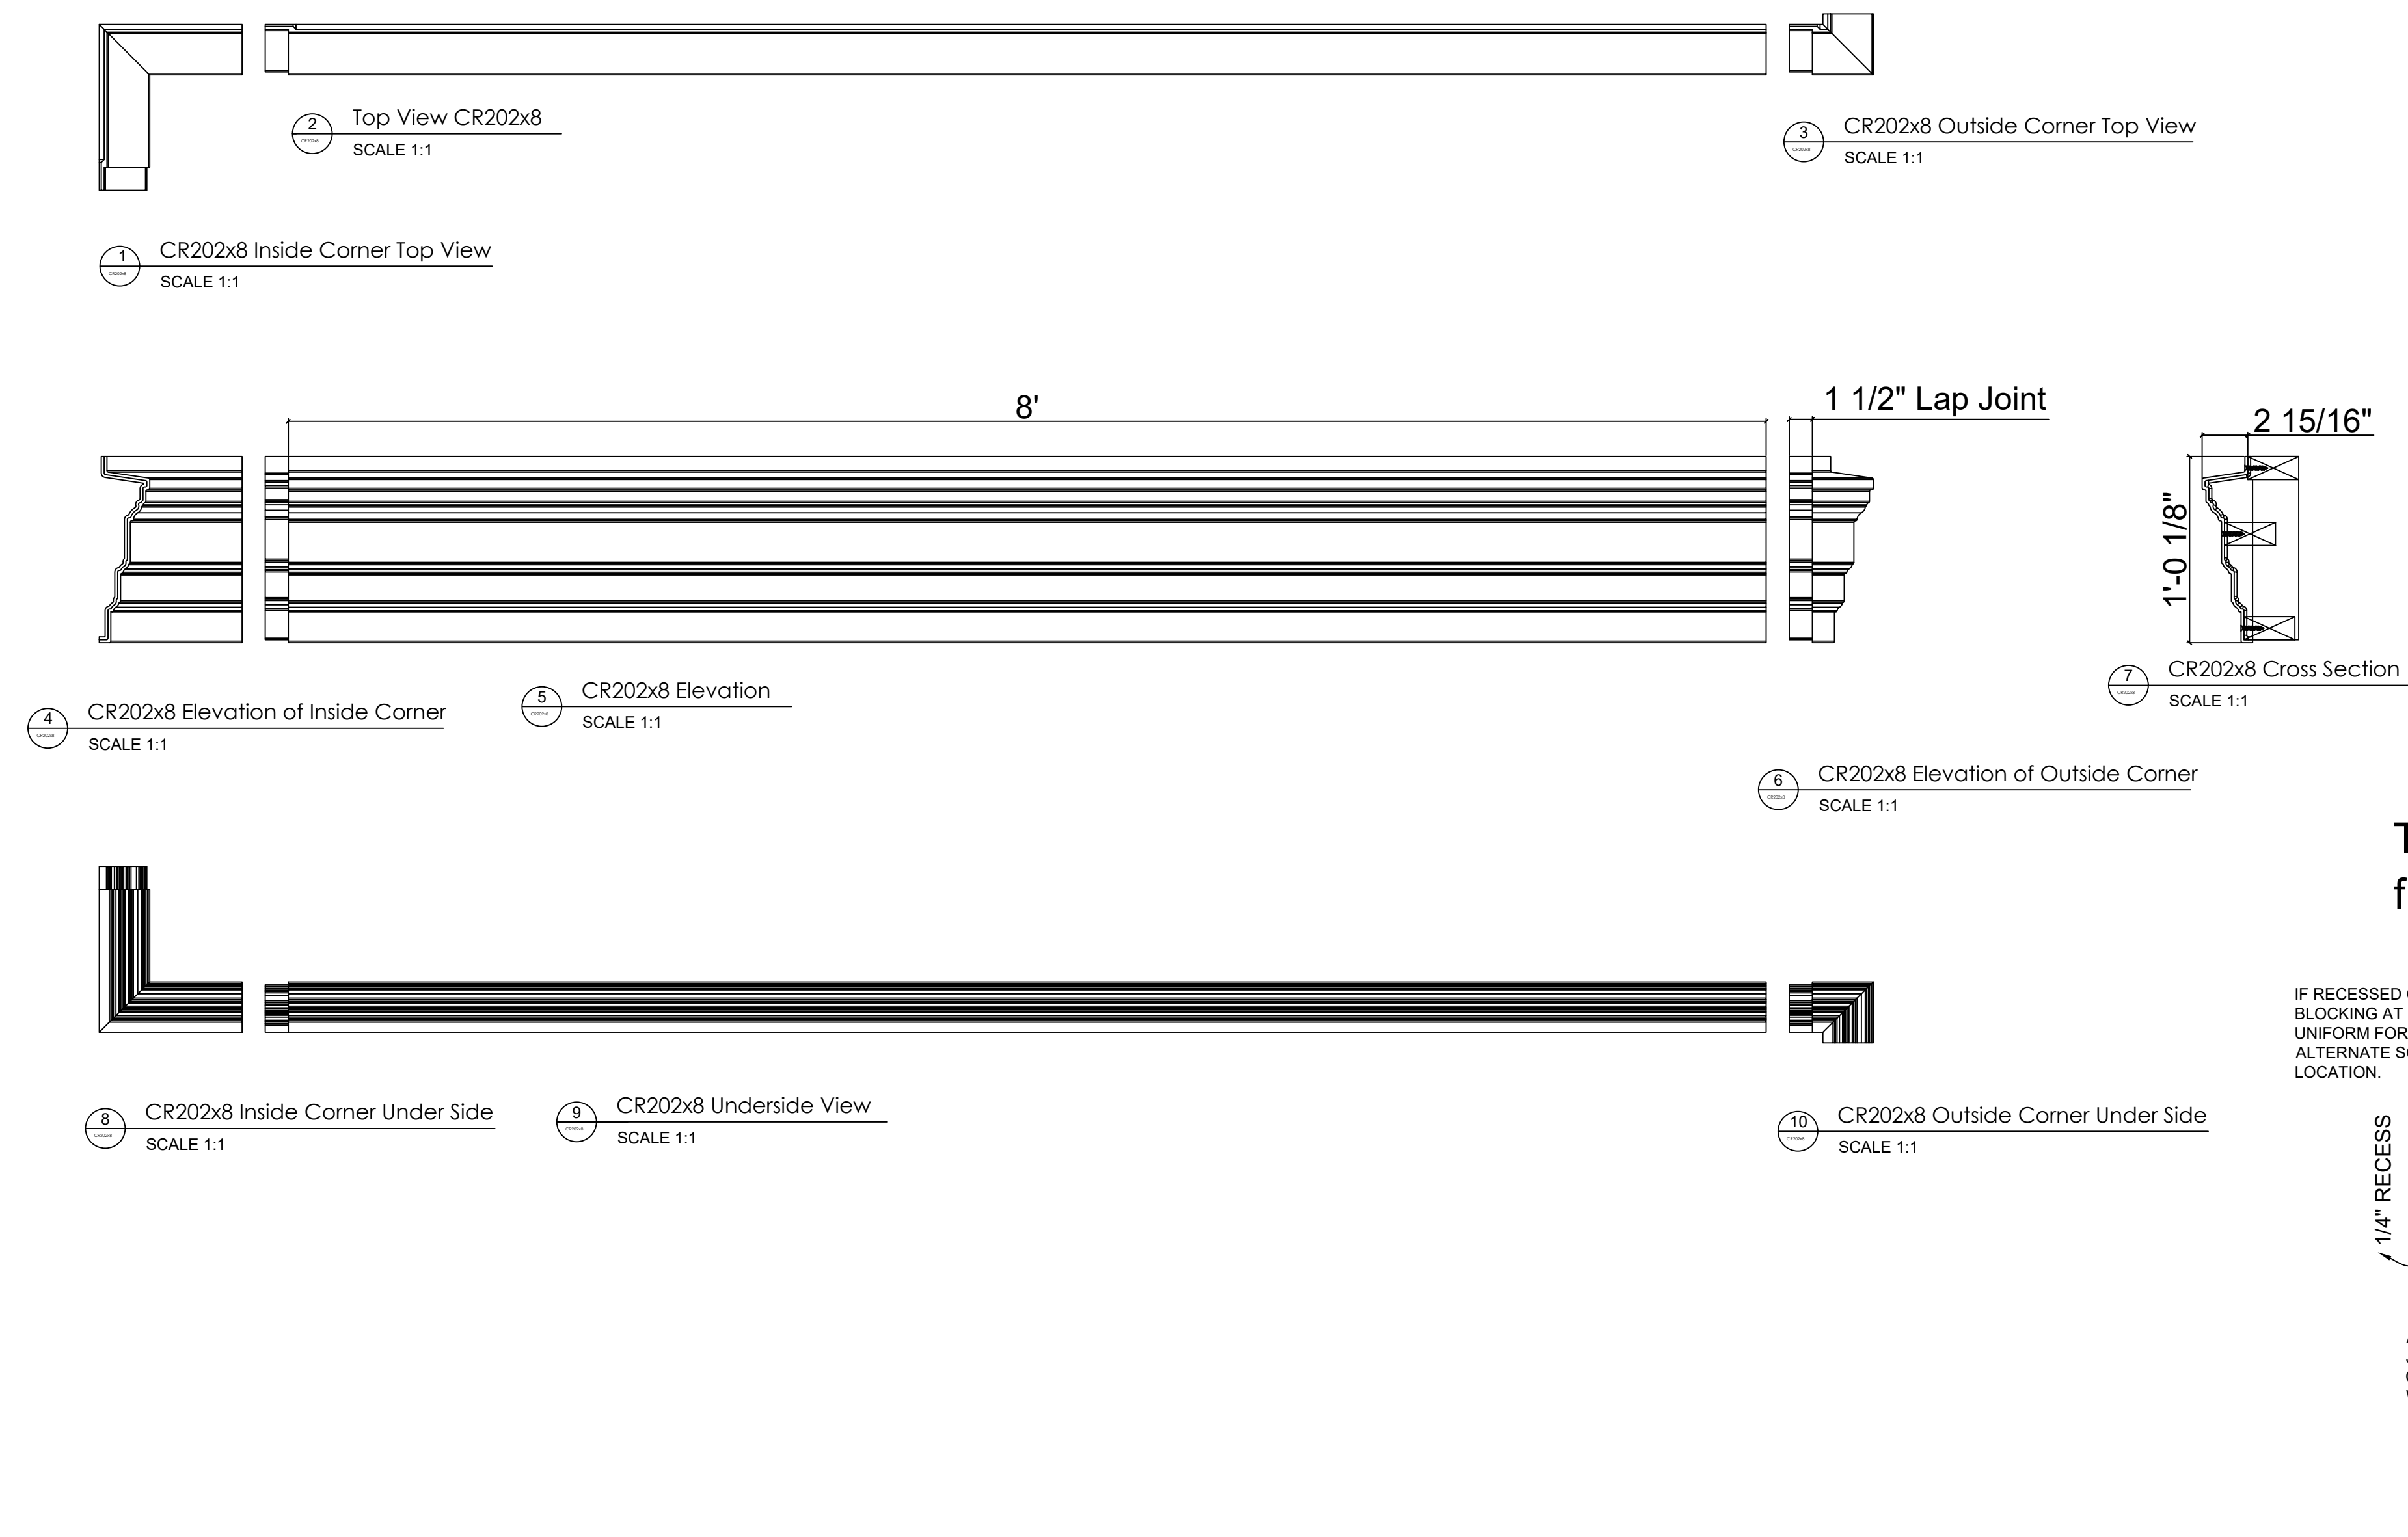

Fiberglass Cornice by: Royal Corinthian
 Profile: CR202x8
 1'-0 1/8" H x 2 15/16" P x 96" L

Available in:
 Paint Grade (white gel coat finish)
 Pre-Finished (colored gel coat)
 Stone Finish (textured or smooth)
 Granite Finish (smooth granite look)

Manufactured by: Royal Corinthian
 T. 888-265-8661
 F. 888-344-2937
www.royalcorinthian.com
royalcor@royalcorinthian.com

This is a recommendation. Actual framing to be determined by Engineer.