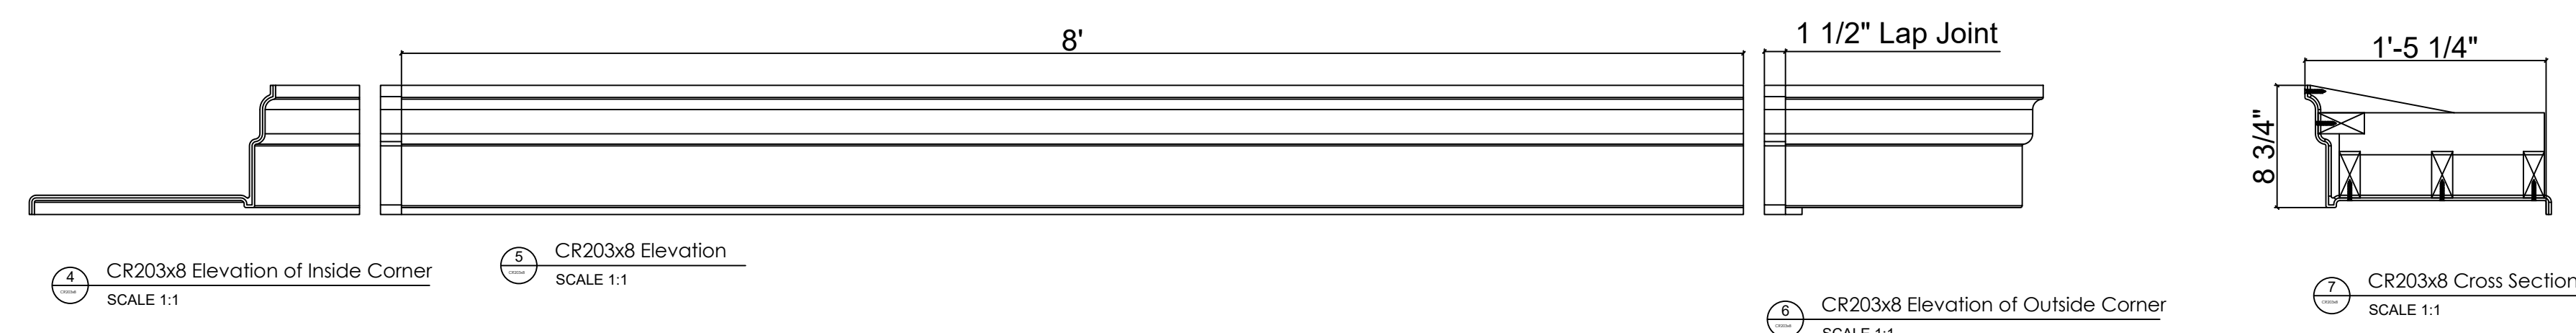

Fiberglass Cornice by: Royal Corinthian  
 Profile: CR203x8  
 8 3/4" H x 1'-5 1/4" P x 96" L

Available in:  
 Paint Grade (white gel coat finish)  
 Pre-Finished (colored gel coat)  
 Stone Finish (textured or smooth)  
 Granite Finish (smooth granite look)

1 CR203x8 Inside Corner Top View  
SCALE 1:1

2 Top View CR203x8  
SCALE 1:1

3 CR203x8 Outside Corner Top View  
SCALE 1:1

4 CR203x8 Elevation of Inside Corner  
SCALE 1:1

5 CR203x8 Elevation  
SCALE 1:1

6 CR203x8 Elevation of Outside Corner  
SCALE 1:1

7 CR203x8 Cross Section  
SCALE 1:1

8 CR203x8 Inside Corner Under Side  
SCALE 1:1

9 CR203x8 Underside View  
SCALE 1:1

10 CR203x8 Outside Corner Under Side  
SCALE 1:1

This is a recommendation. Actual framing to be determined by Engineer.