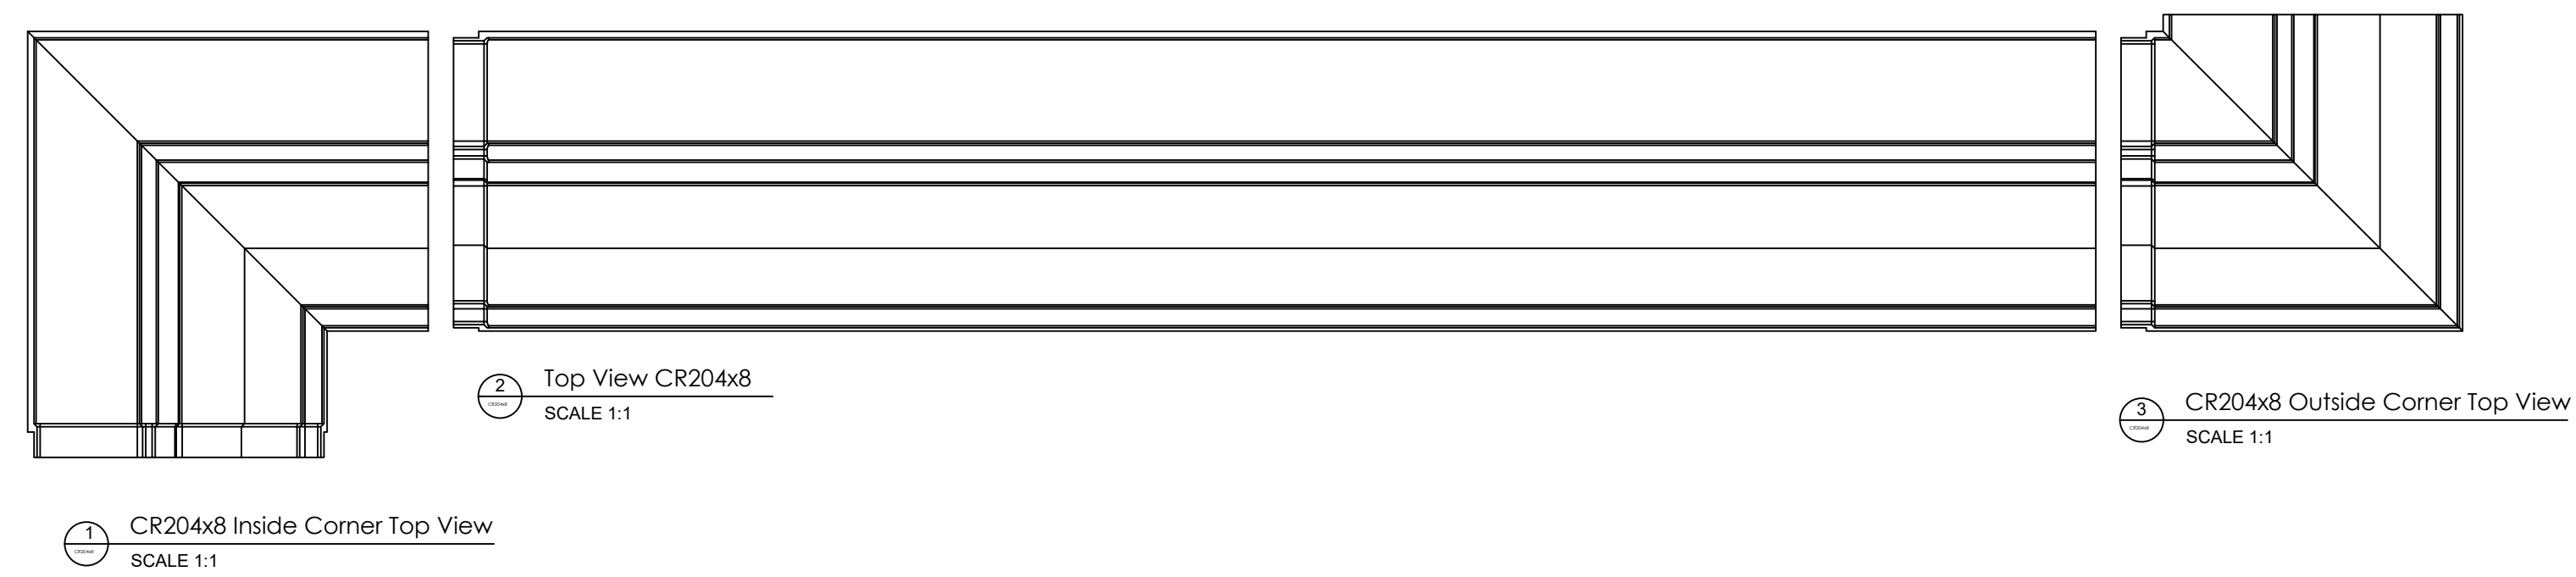

Fiberglass Cornice by: Royal Corinthian
Profile: CR204x8
1'-9 1/8" H x 1'-5 3/4" P x 96" L

Available in:
Paint Grade (white gel coat finish)
Pre-Finished (colored gel coat)
Stone Finish (textured or smooth)
Granite Finish (smooth granite look)

Manufactured by: Royal Corinthian
T. 888-265-8661
F. 888-344-2937
www.royalcorinthian.com
royalcor@royalcorinthian.com