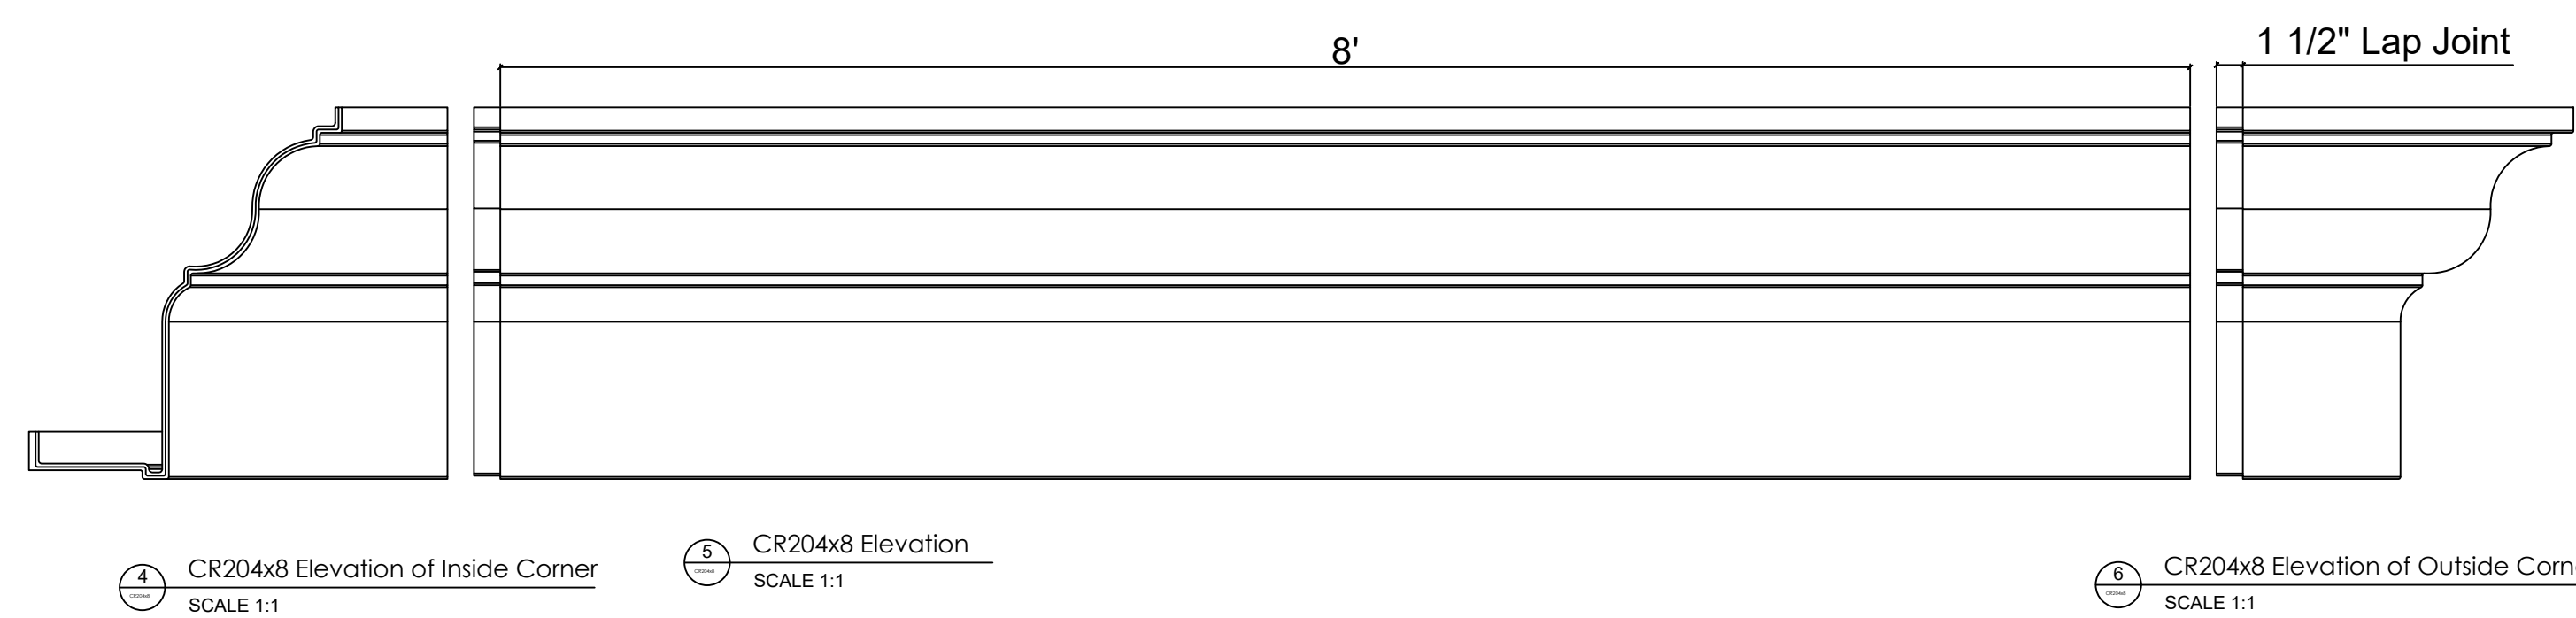

Fiberglass Cornice by: Royal Corinthian
Profile: CR204x8
1'-9 1/8" H x 1'-5 3/4" P x 96" L

Available in:
Paint Grade (white gel coat finish)
Pre-Finished (colored gel coat)
Stone Finish (textured or smooth)
Granite Finish (smooth granite look)

Manufactured by: Royal Corinthian
T. 888-265-8661
F. 888-344-2937
www.royalcorinthian.com
royalcor@royalcorinthian.com