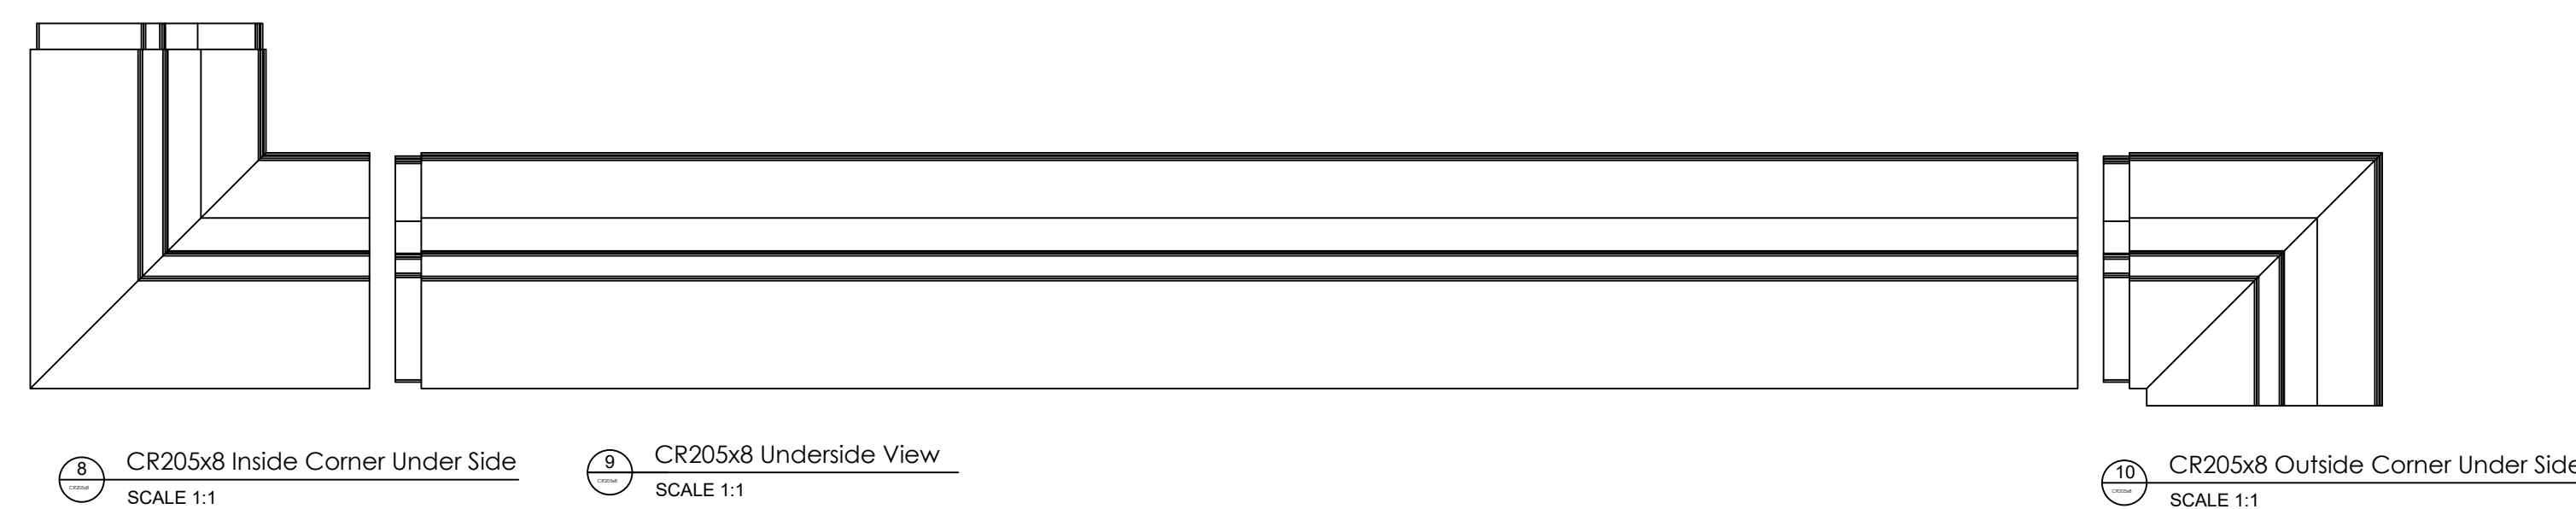

Fiberglass Cornice by: Royal Corinthian
Profile: CR205x8
1'-4 3/8" H x 1'-1 5/8" P x 96" L

Available in:
Paint Grade (white gel coat finish)
Pre-Finished (colored gel coat)
Stone Finish (textured or smooth)
Granite Finish (smooth granite look)

Manufactured by: Royal Corinthian
T. 888-265-8661
F. 888-344-2937
www.royalcorinthian.com
royalcor@royalcorinthian.com