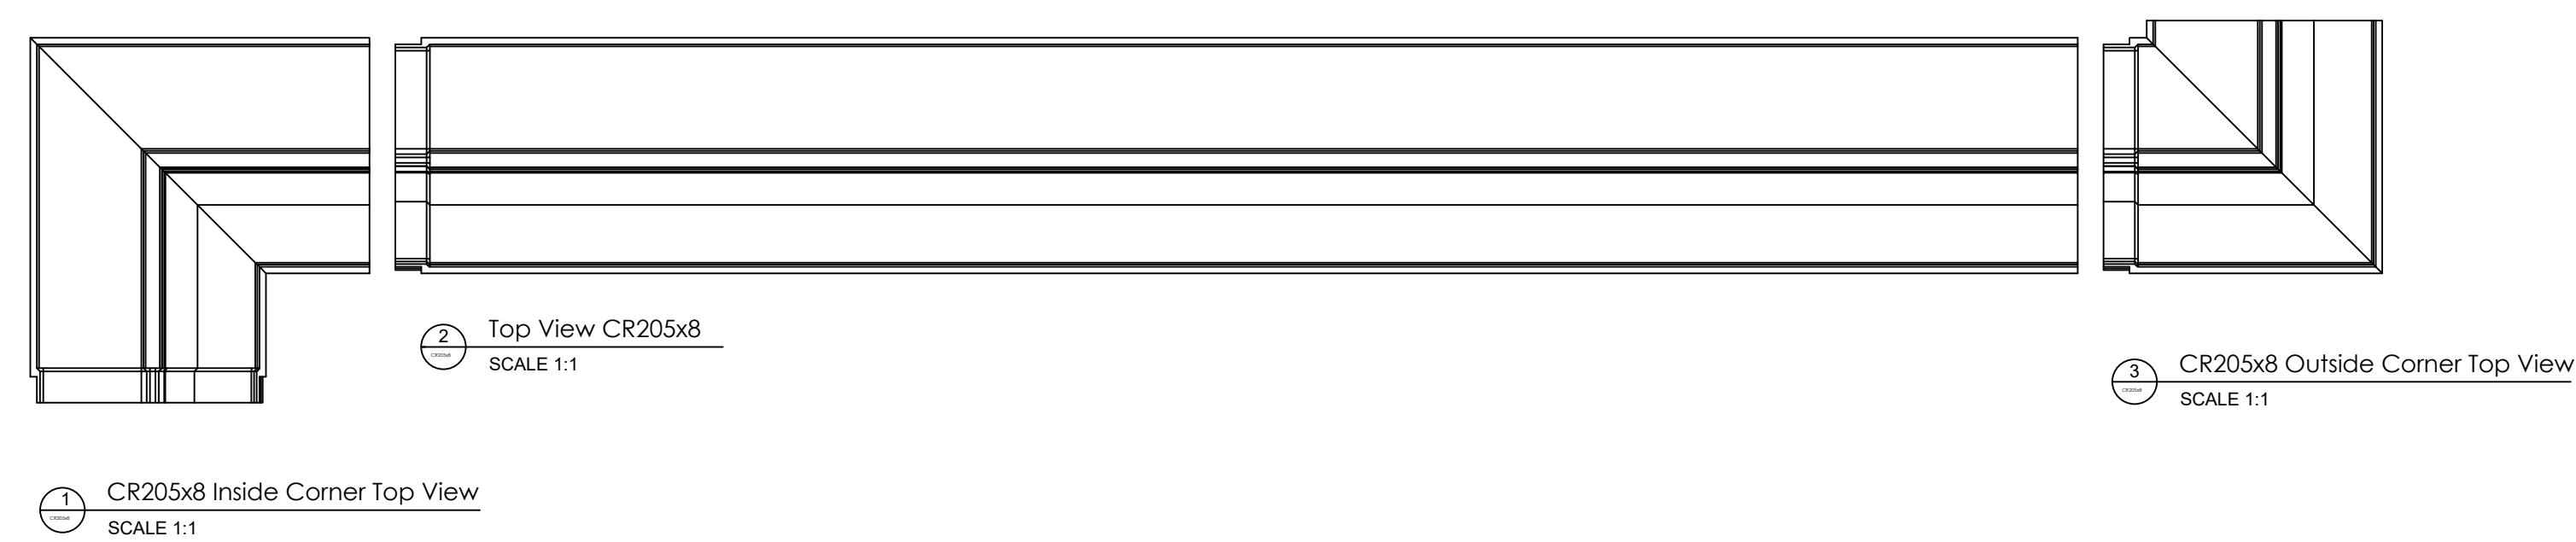

Fiberglass Cornice by: Royal Corinthian
Profile: CR205x8
1'-4 3/8" H x 1'-1 5/8" P x 96" L

Available in:
Paint Grade (white gel coat finish)
Pre-Finished (colored gel coat)
Stone Finish (textured or smooth)
Granite Finish (smooth granite look)

Manufactured by: Royal Corinthian
T. 888-265-8661
F. 888-344-2937
www.royalcorinthian.com
royalcor@royalcorinthian.com