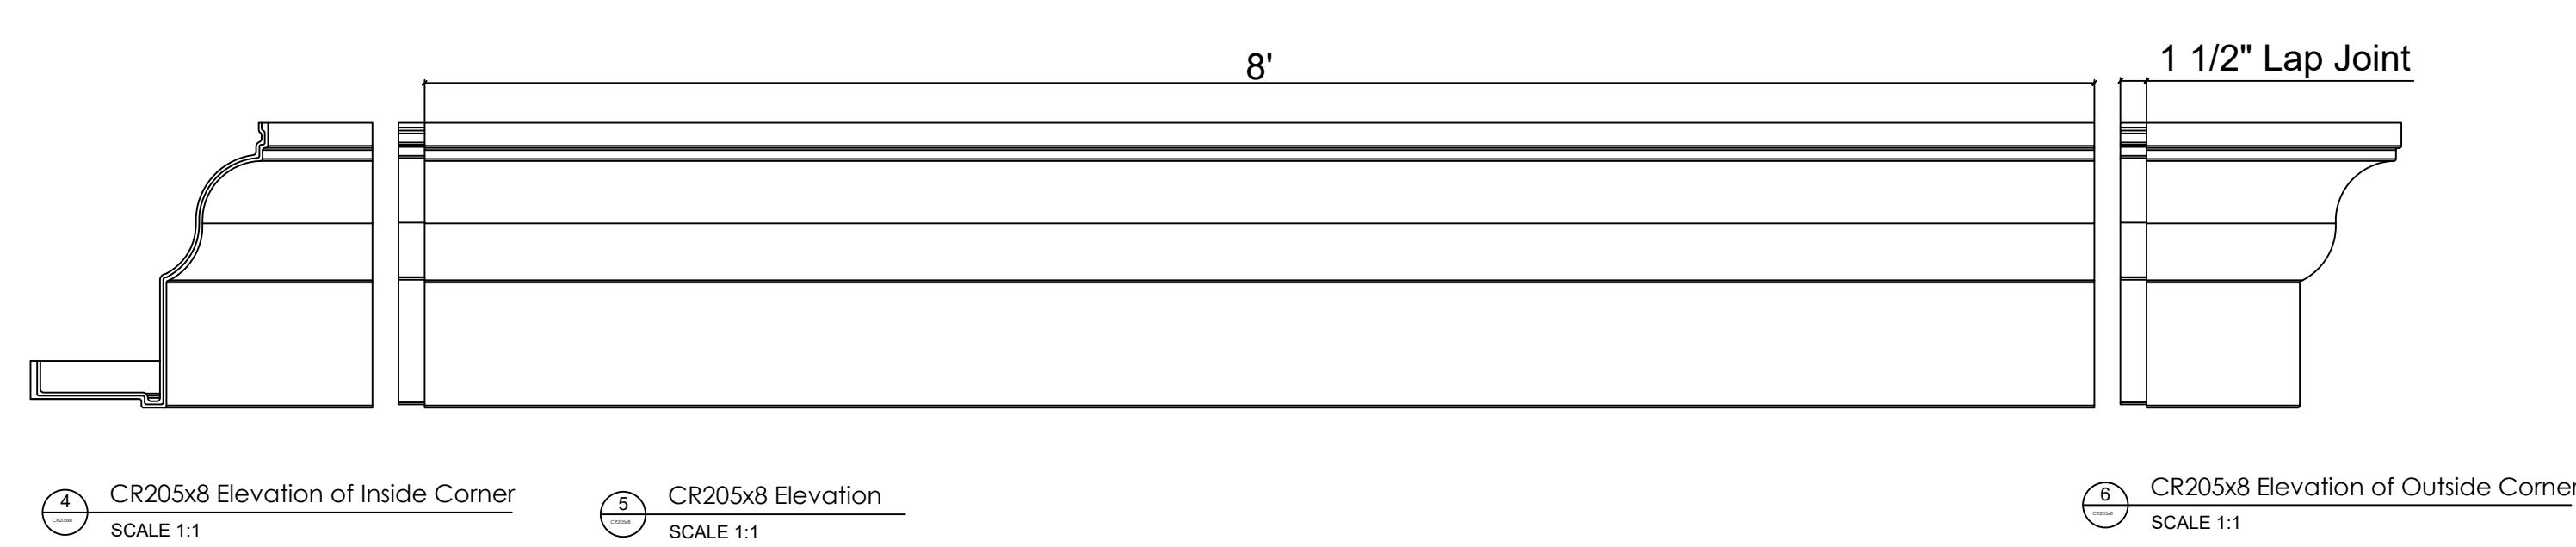

Fiberglass Cornice by: Royal Corinthian
Profile: CR205x8
1'-4 3/8" H x 1'-1 5/8" P x 96" L

Available in:
Paint Grade (white gel coat finish)
Pre-Finished (colored gel coat)
Stone Finish (textured or smooth)
Granite Finish (smooth granite look)

Manufactured by: Royal Corinthian
T. 888-265-8661
F. 888-344-2937
www.royalcorinthian.com
royalcor@royalcorinthian.com