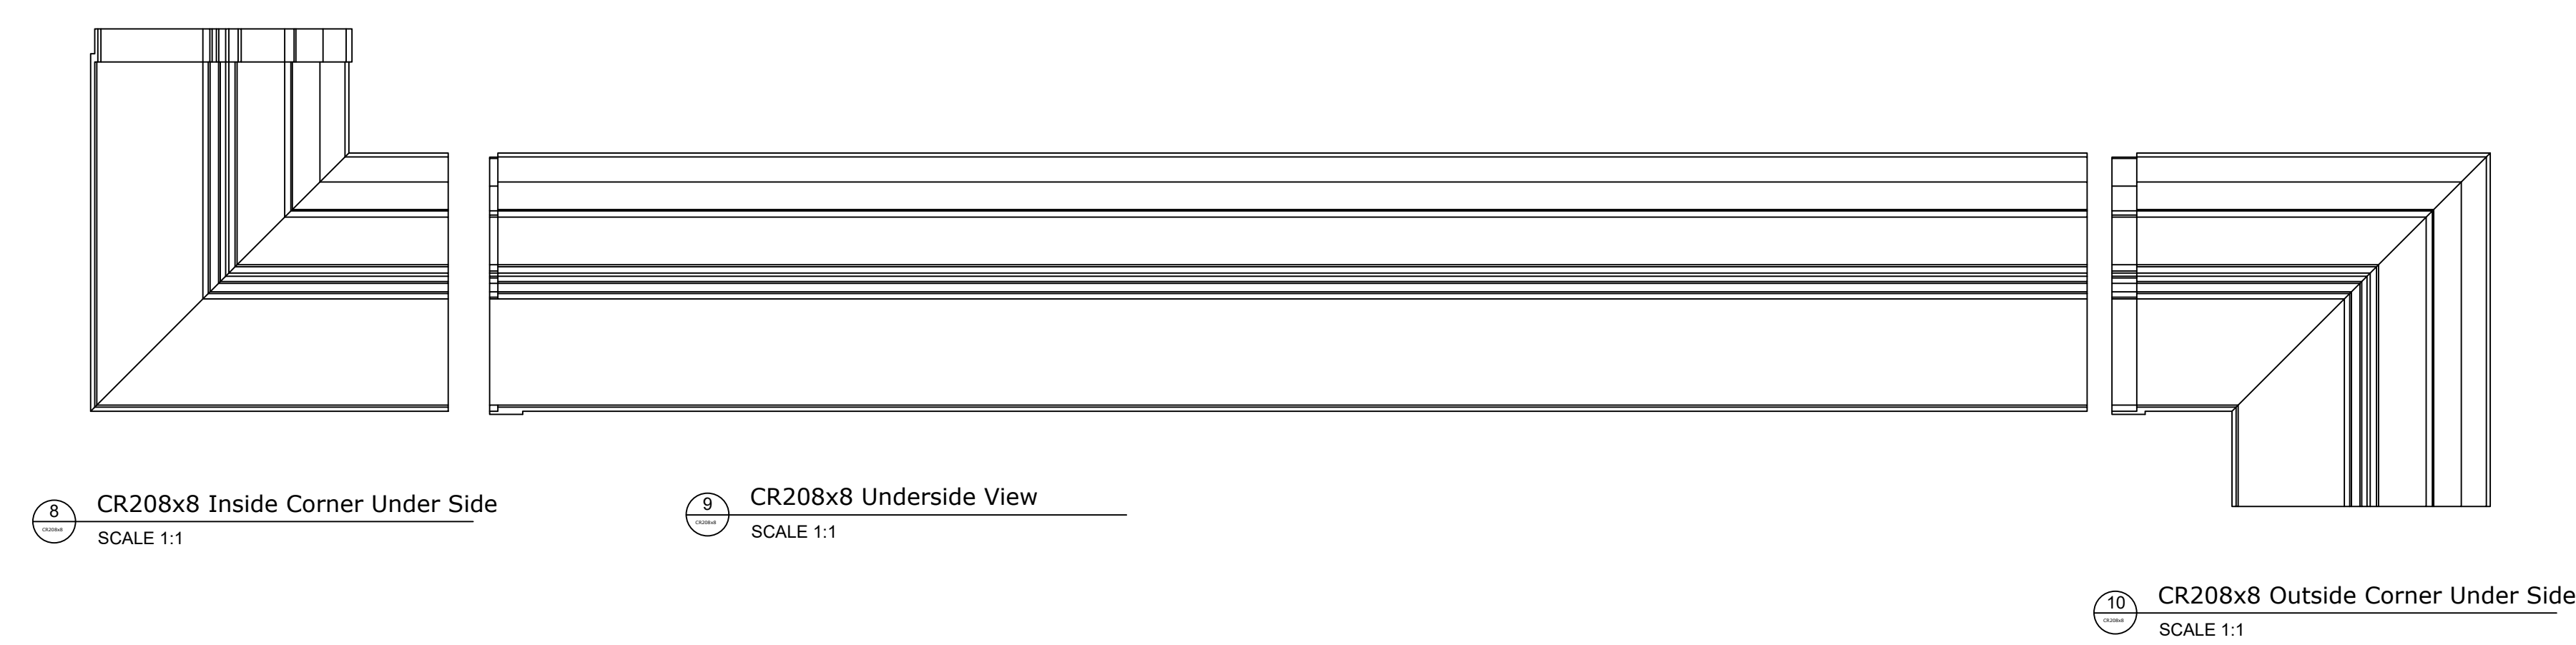

Fiberglass Cornice by: Royal Corinthian
Profile: CR208x8
11 5/8" H x 1'-3 5/8" P x 96" L

Available in:
Paint Grade (white gel coat finish)
Pre-Finished (colored gel coat)
Stone Finish (textured or smooth)
Granite Finish (smooth granite look)

Manufactured by: Royal Corinthian
T. 888-265-8661
F. 888-344-2937
www.royalcorinthian.com
royalcor@royalcorinthian.com