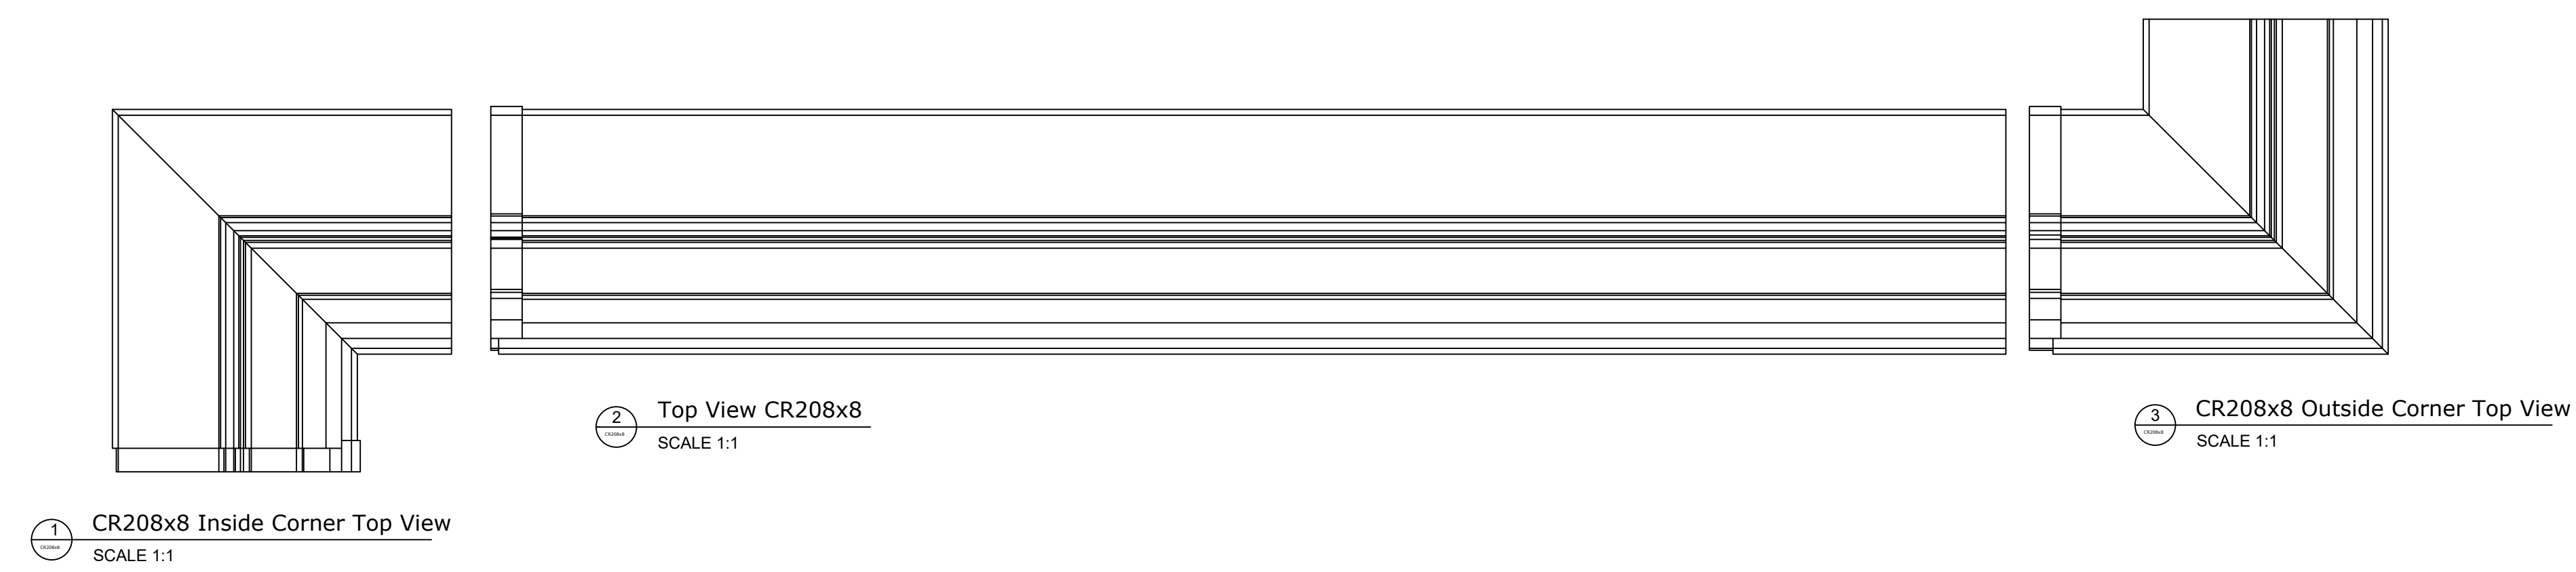

Fiberglass Cornice by: Royal Corinthian
Profile: CR208x8
11 5/8" H x 1'-3 5/8" P x 96" L

Available in:
Paint Grade (white gel coat finish)
Pre-Finished (colored gel coat)
Stone Finish (textured or smooth)
Granite Finish (smooth granite look)

Manufactured by: Royal Corinthian
T. 888-265-8661
F. 888-344-2937
www.royalcorinthian.com
royalcor@royalcorinthian.com