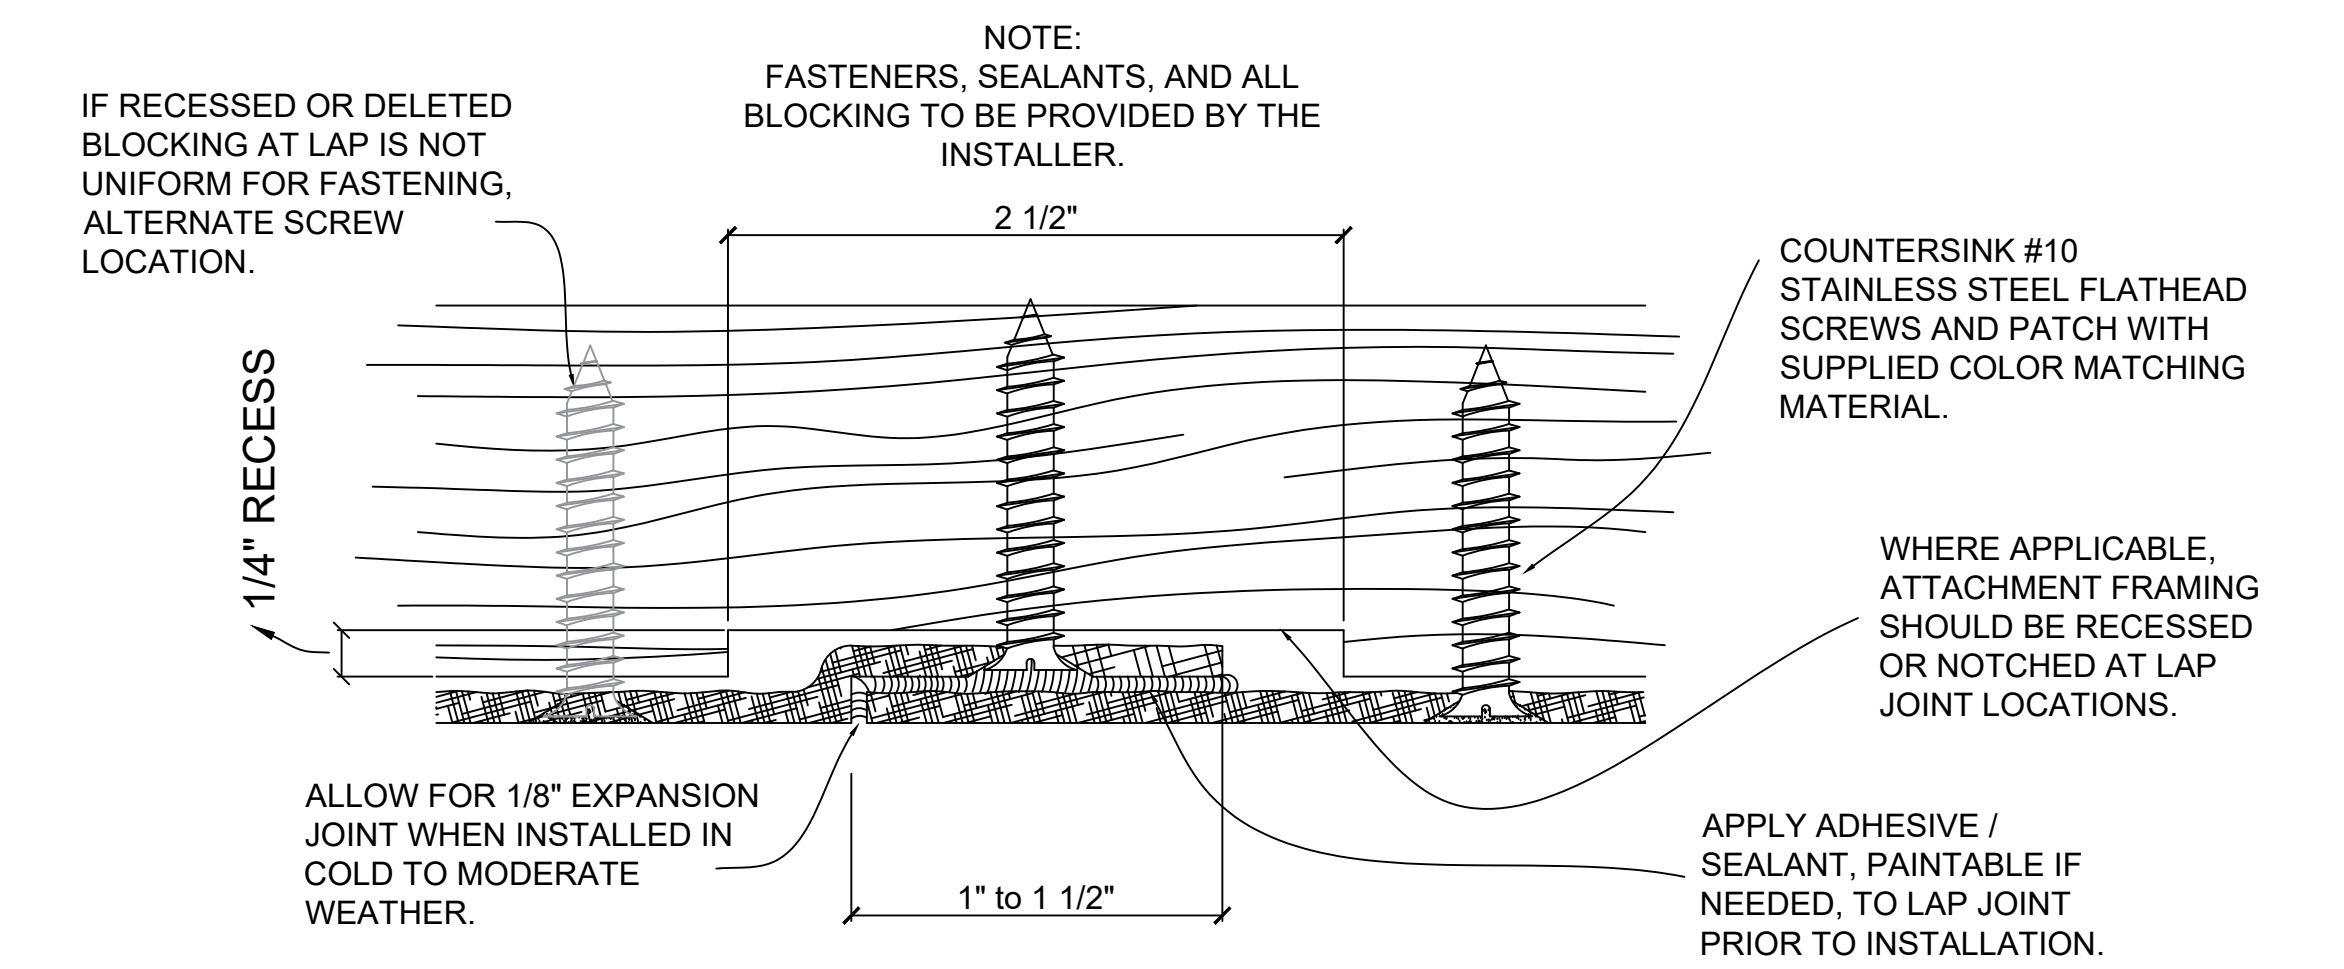

This is a recommendation. Actual framing to be determined by Engineer.

11 Typical Lap Joint Detail
Not to Scale