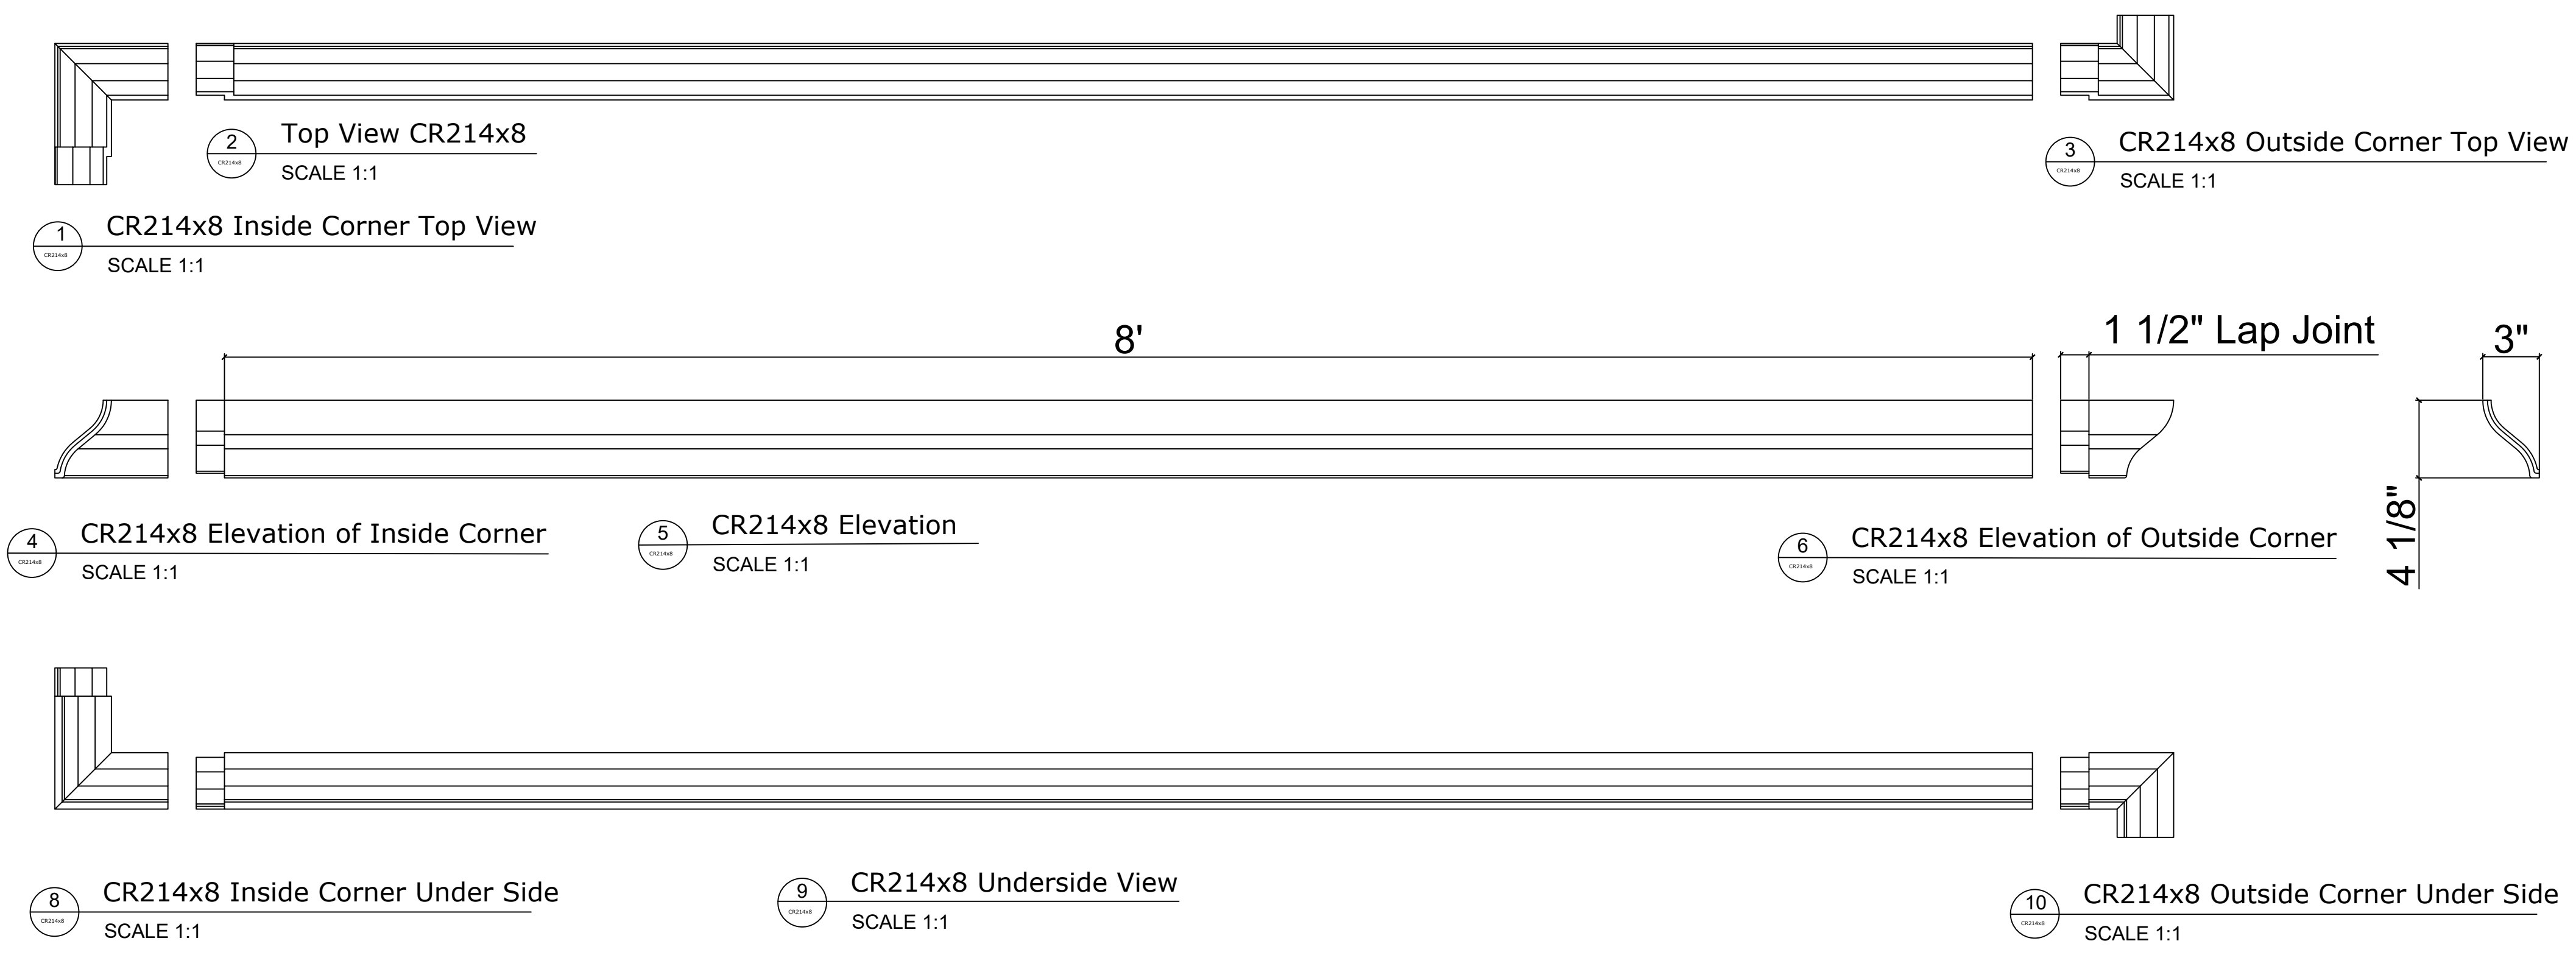

Fiberglass Cornice by: Royal Corinthian
 Profile: CR214x8
 4 1/8" H x 3" P x 96" L

Available in:
 Paint Grade (white gel coat finish)
 Pre-Finished (colored gel coat)
 Stone Finish (textured or smooth)
 Granite Finish (smooth granite look)

Manufactured by: Royal Corinthian
 T. 888-265-8661
 F. 888-344-2937
www.royalcorinthian.com
royalcor@royalcorinthian.com

This is a recommendation. Actual framing to be determined by Engineer.

11 Typical Lap Joint Detail
 Not to Scale