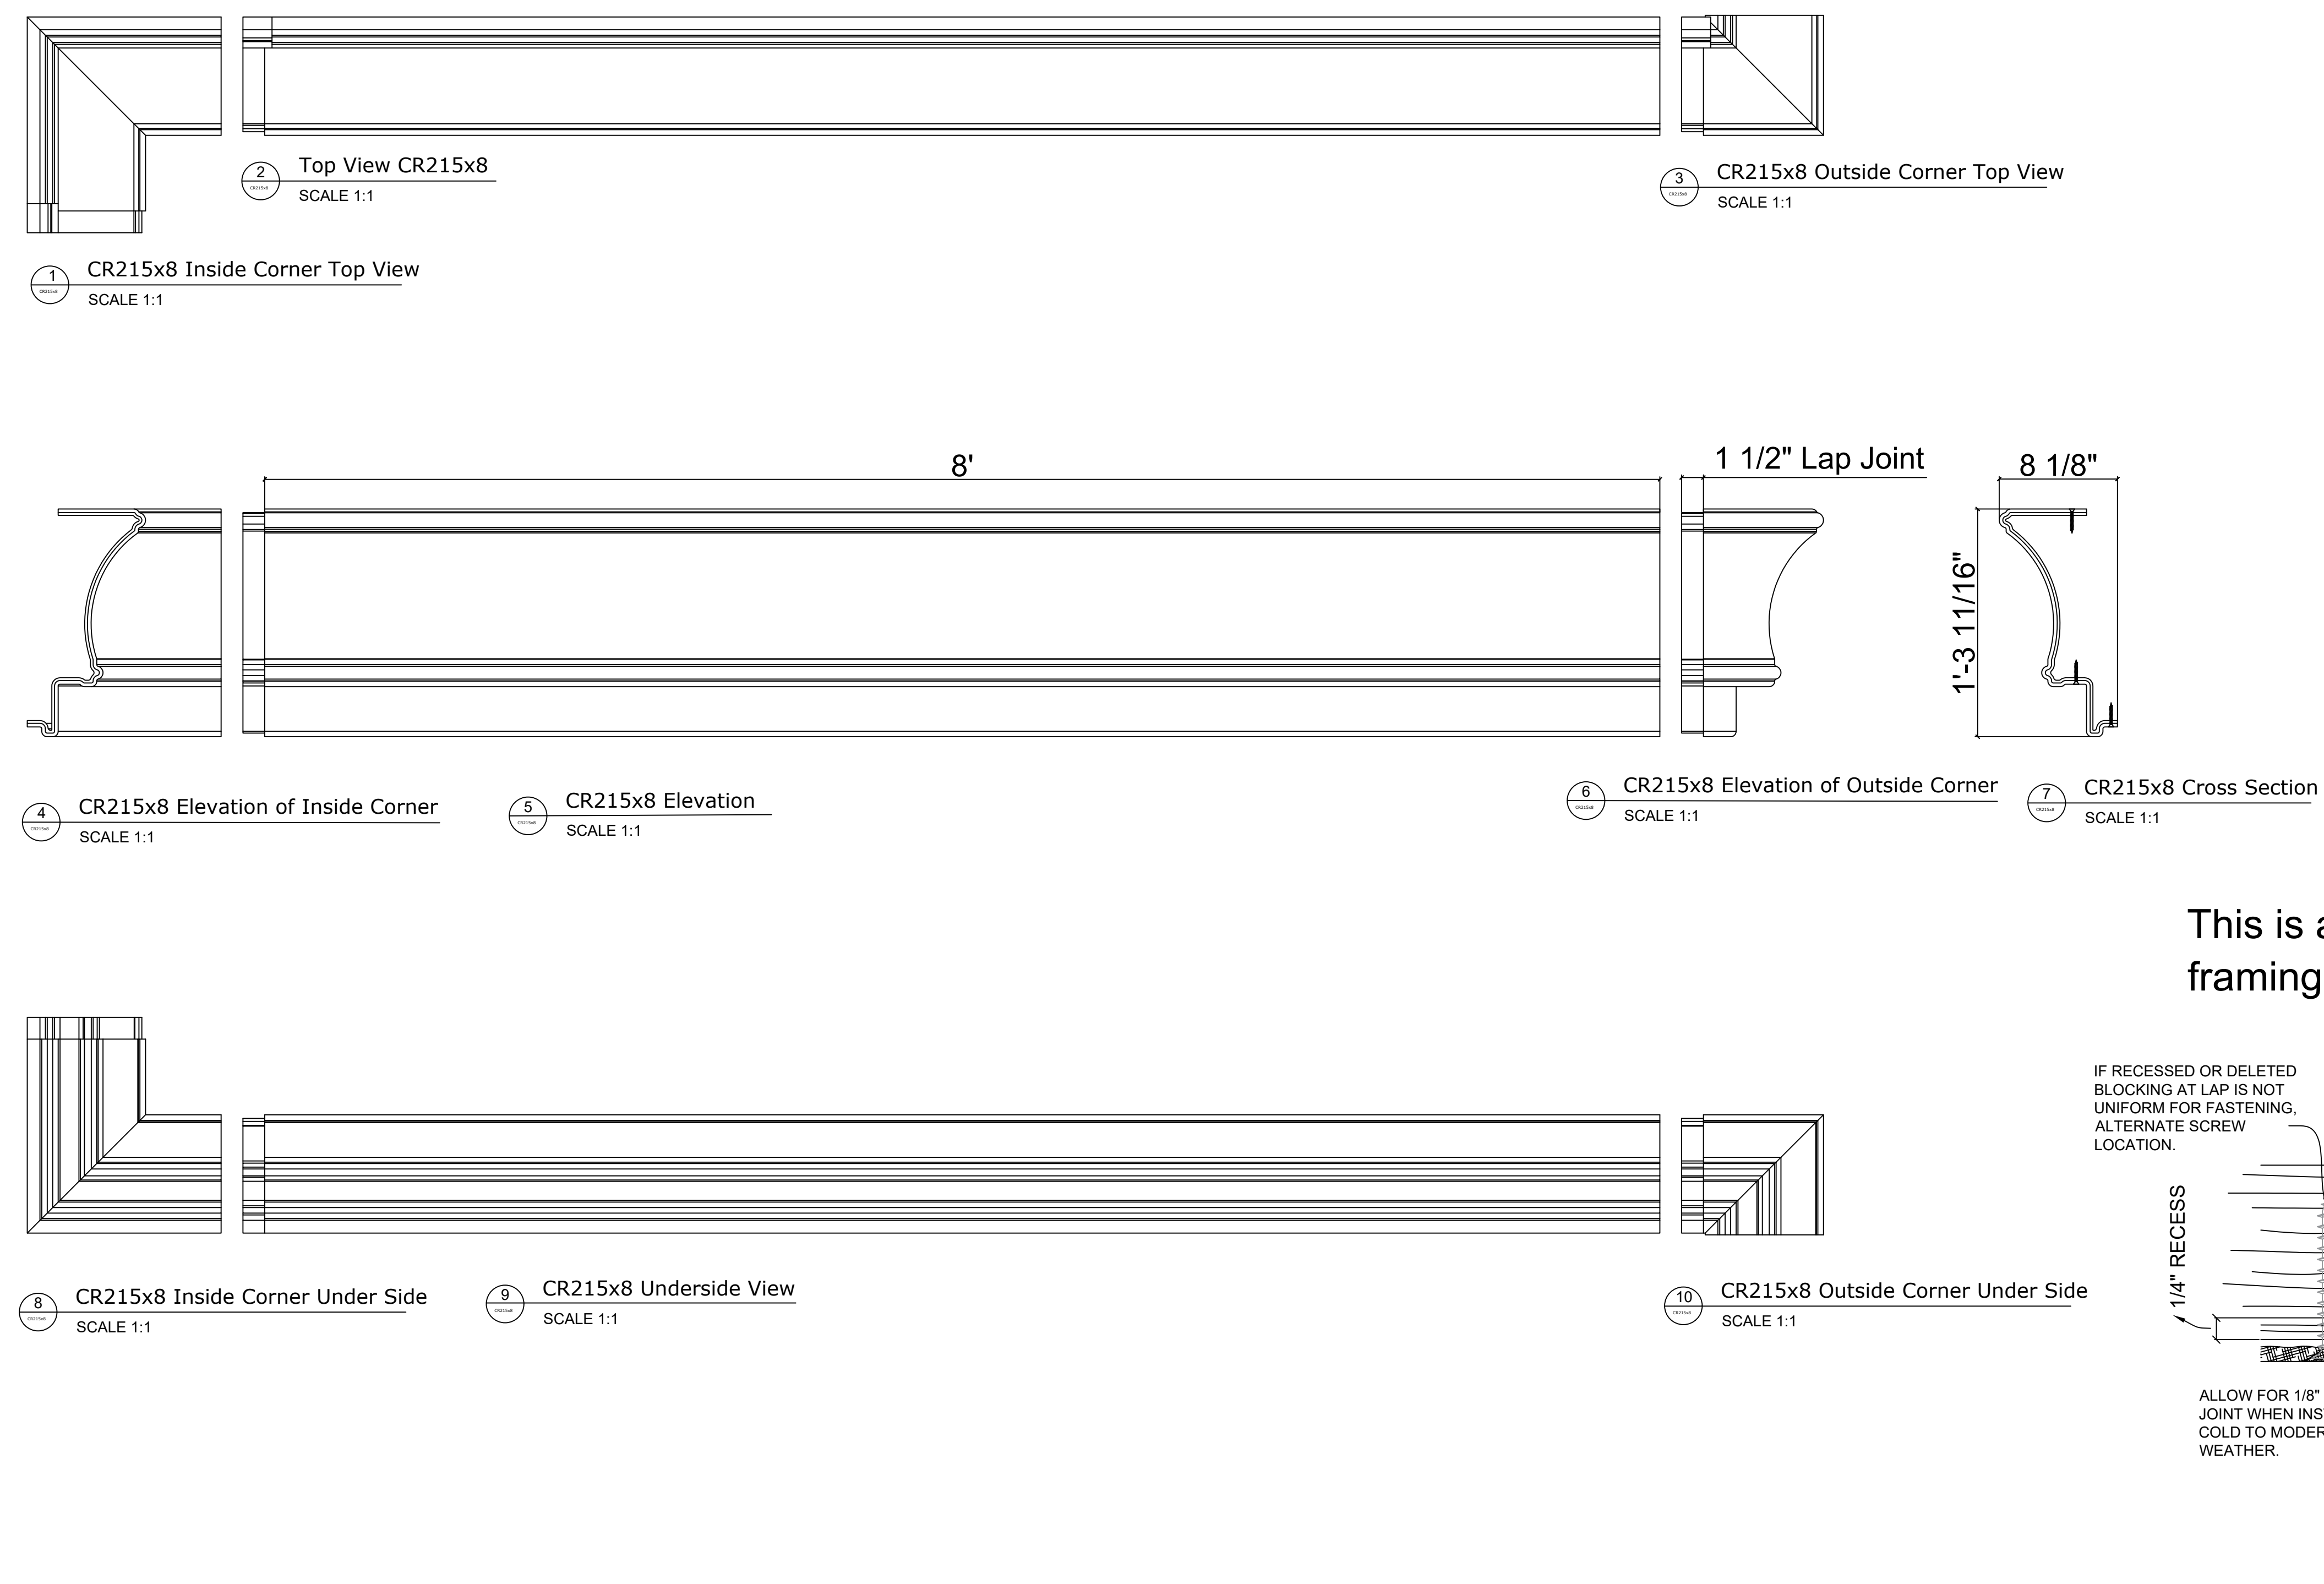

Fiberglass Cornice by: Royal Corinthian
 Profile: CR215x8
 1'-3 11/16" H x 8 1/8" P x 96" L

Available in:
 Paint Grade (white gel coat finish)
 Pre-Finished (colored gel coat)
 Stone Finish (textured or smooth)
 Granite Finish (smooth granite look)

Manufactured by: Royal Corinthian
 T. 888-265-8661
 F. 888-344-2937
www.royalcorinthian.com
royalcor@royalcorinthian.com

This is a recommendation. Actual framing to be determined by Engineer.