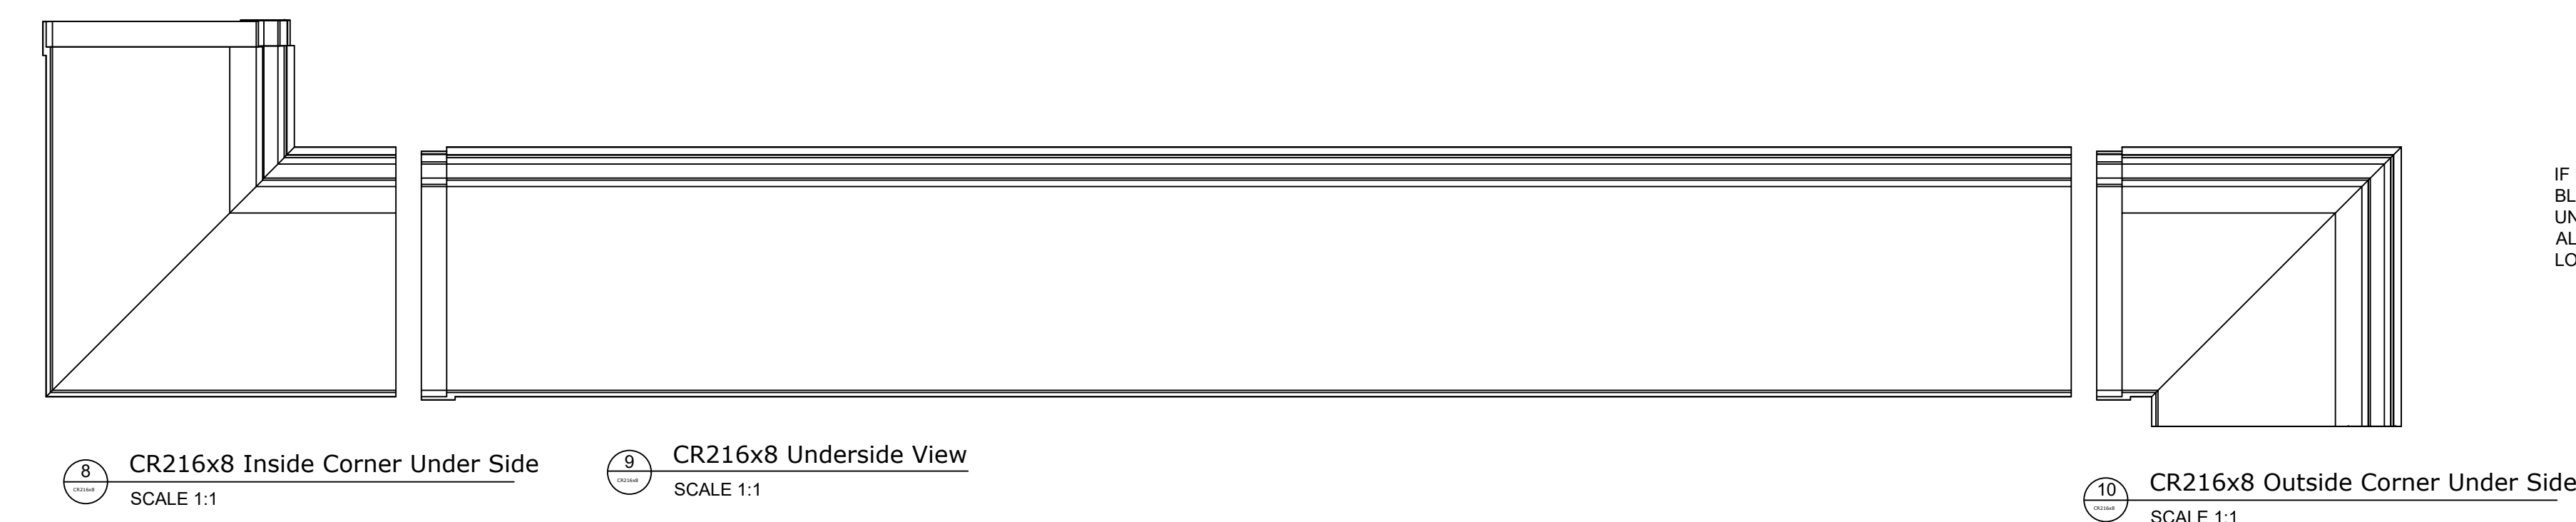

Fiberglass Cornice by: Royal Corinthian
Profile: CR216x8
1'-5" H x 1'-2 3/4" P x 8' L

Available in:
Paint Grade (white gel coat finish)
Pre-Finished (colored gel coat)
Stone Finish (textured or smooth)
Granite Finish (smooth granite look)

Manufactured by: Royal Corinthian
T. 888-265-8661
F. 888-344-2937
www.royalcorinthian.com
royalcor@royalcorinthian.com