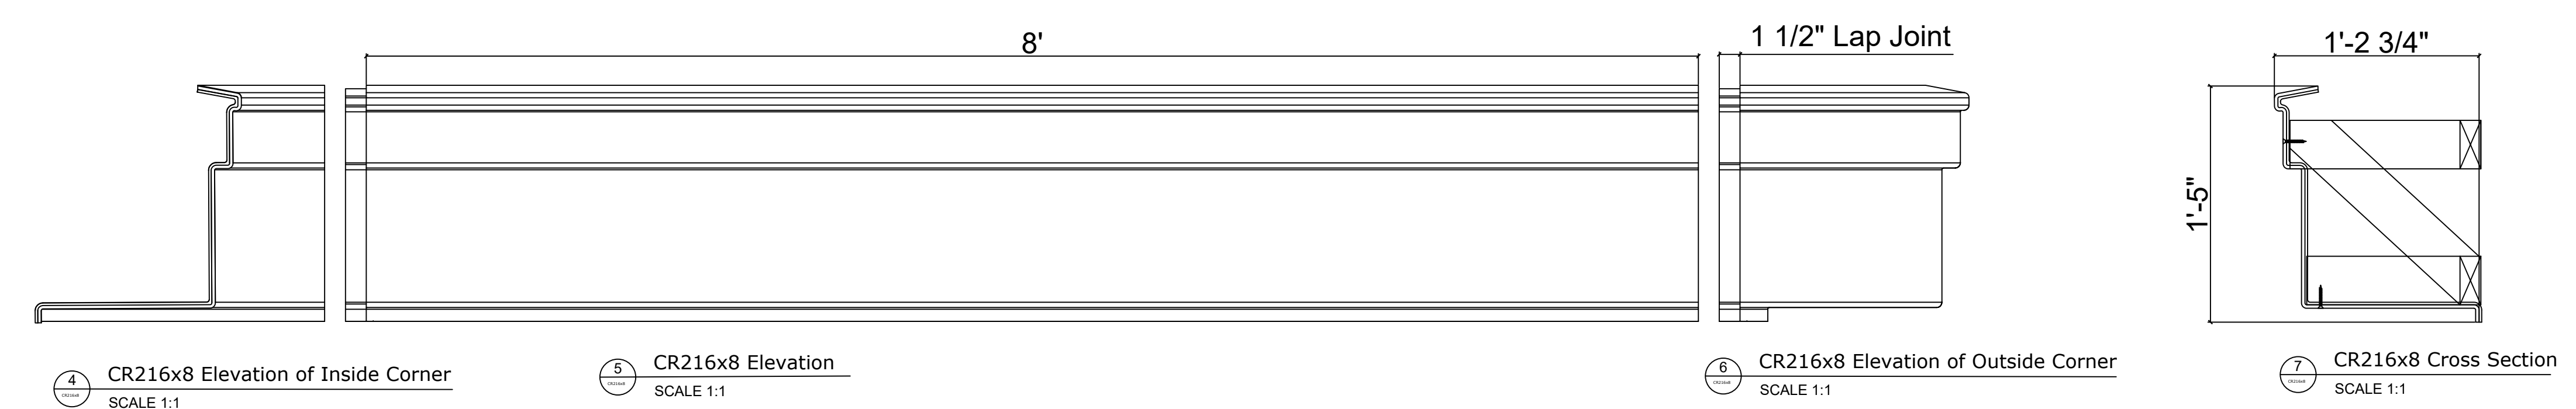

Fiberglass Cornice by: Royal Corinthian
Profile: CR216x8
1'-5" H x 1'-2 3/4" P x 8' L

Available in:
Paint Grade (white gel coat finish)
Pre-Finished (colored gel coat)
Stone Finish (textured or smooth)
Granite Finish (smooth granite look)

Manufactured by: Royal Corinthian
T. 888-265-8661
F. 888-344-2937
www.royalcorinthian.com
royalcor@royalcorinthian.com