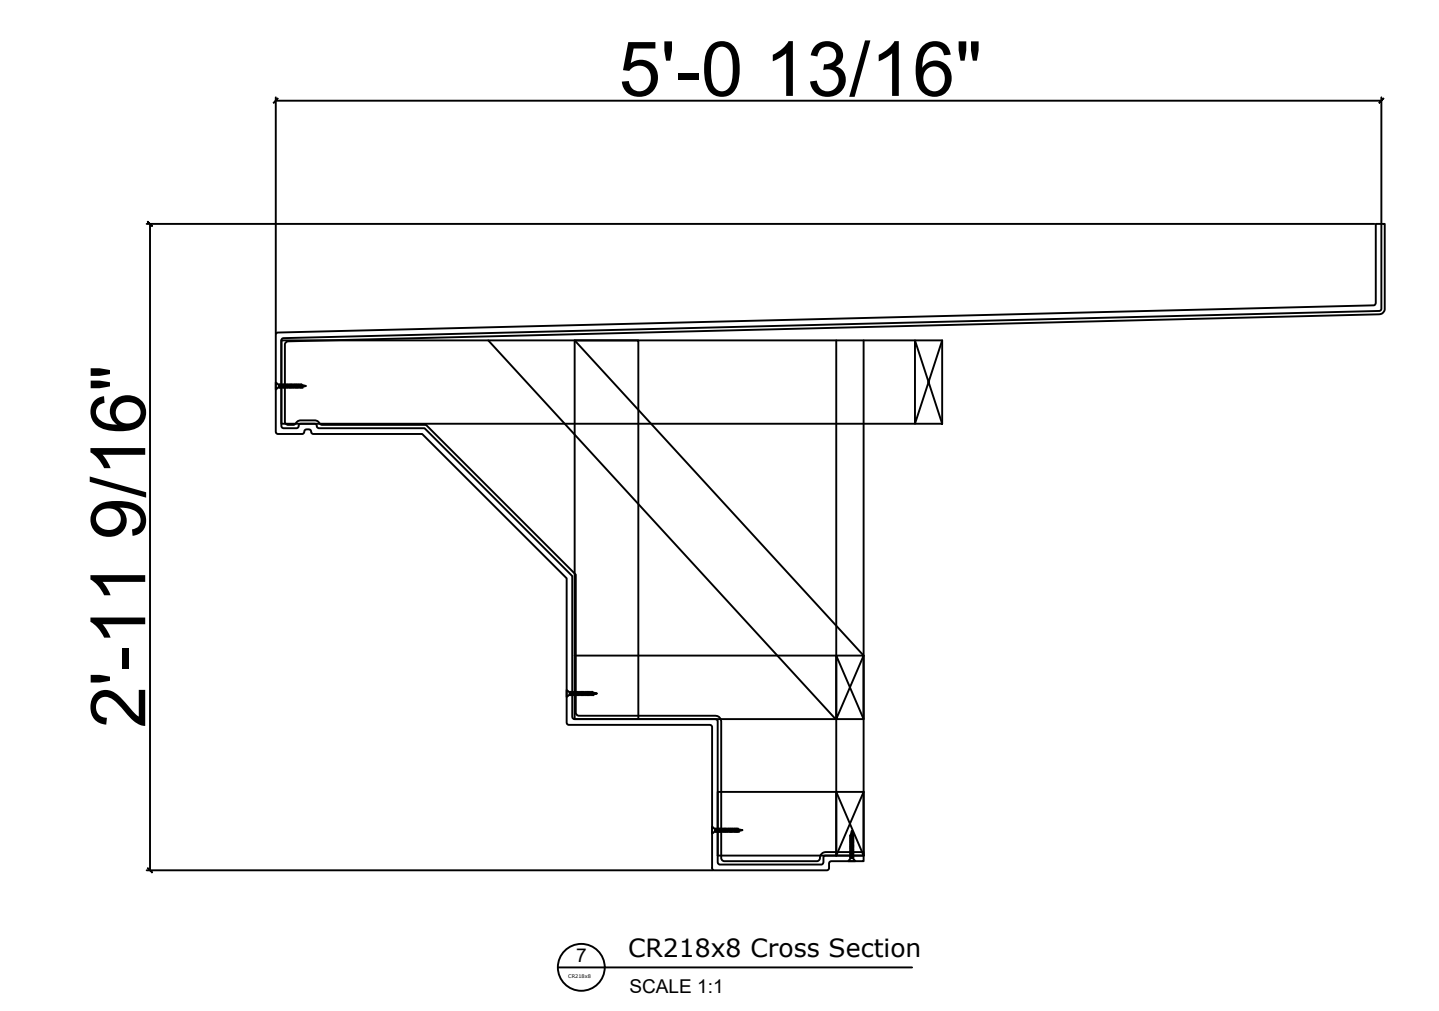

Fiberglass Cornice by: Royal Corinthian
Profile: CR218x8
2'-11 9/16" H x 5'-0 13/16" P x 96" L

Available in:
Paint Grade (white gel coat finish)
Pre-Finished (colored gel coat)
Stone Finish (textured or smooth)
Granite Finish (smooth granite look)

Manufactured by: Royal Corinthian
T. 888-265-8661
F. 888-344-2937
www.royalcorinthian.com
royalcor@royalcorinthian.com