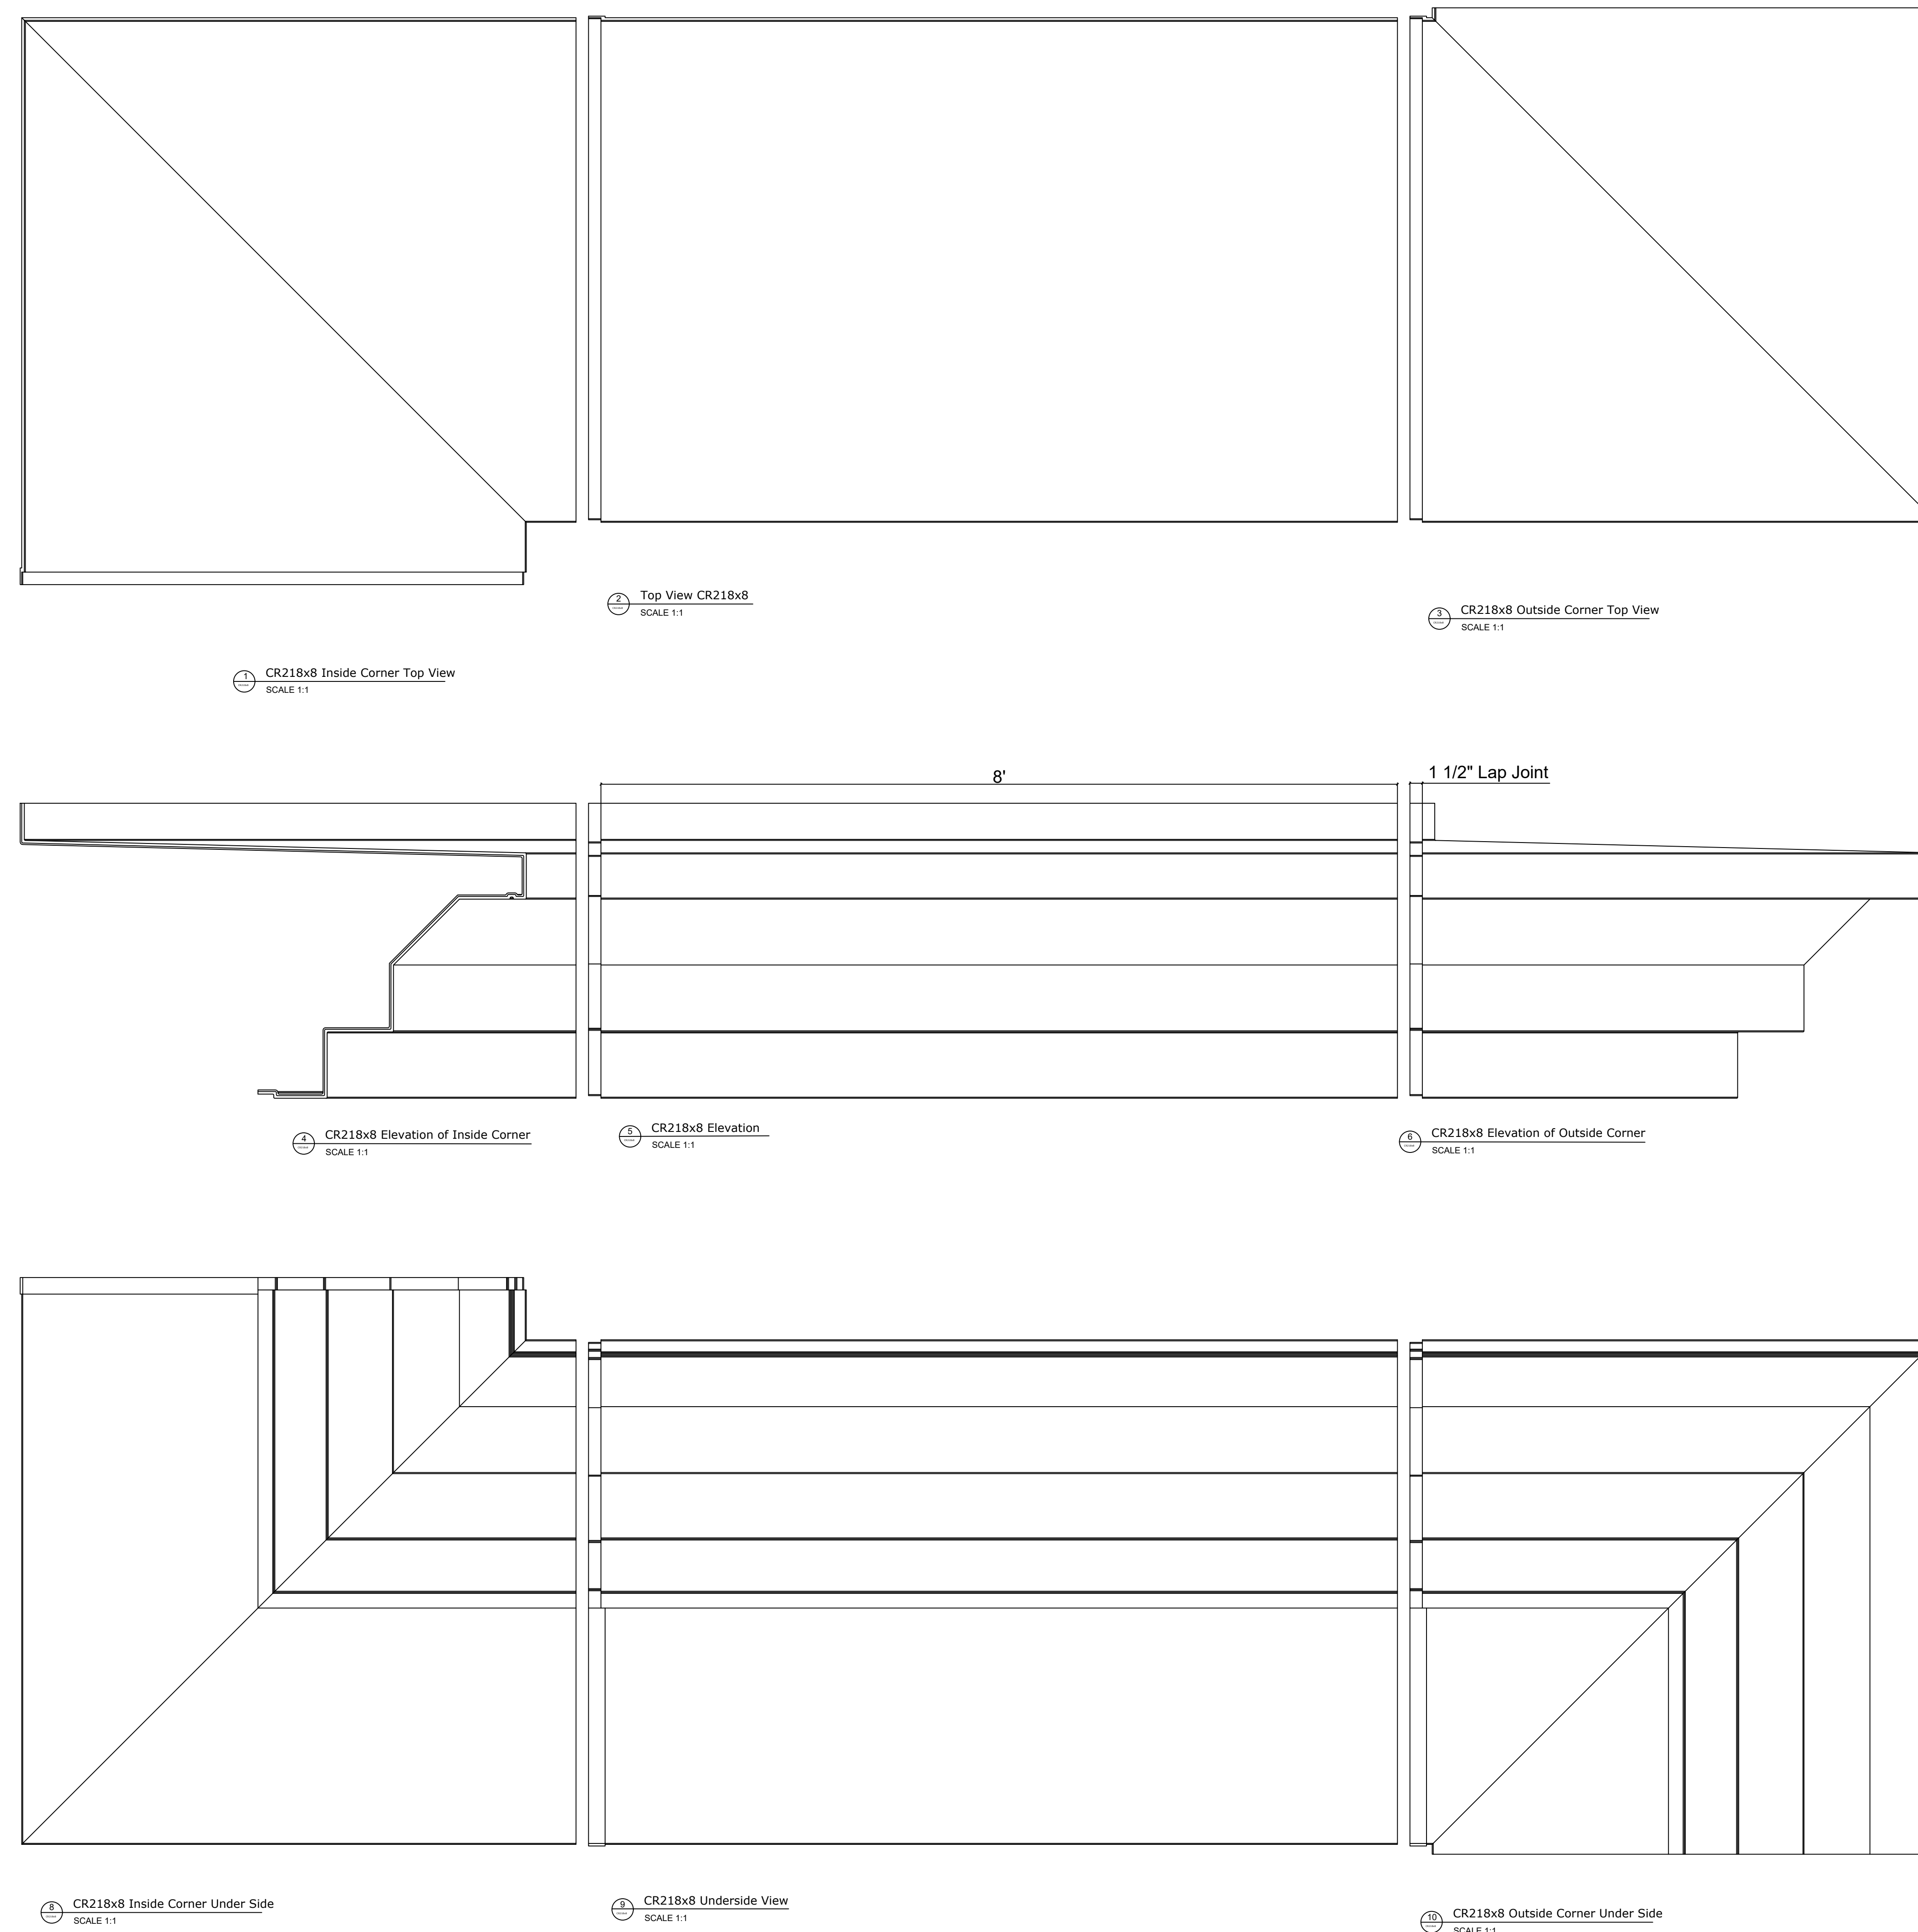

Fiberglass Cornice by: Royal Corinthian
Profile: CR218x8
2'-11 9/16" H x 5'-0 13/16" P x 96" L

Available in:
Paint Grade (white gel coat finish)
Pre-Finished (colored gel coat)
Stone Finish (textured or smooth)
Granite Finish (smooth granite look)

Manufactured by: Royal Corinthian
T. 888-265-8661
F. 888-344-2937
www.royalcorinthian.com
royalcor@royalcorinthian.com