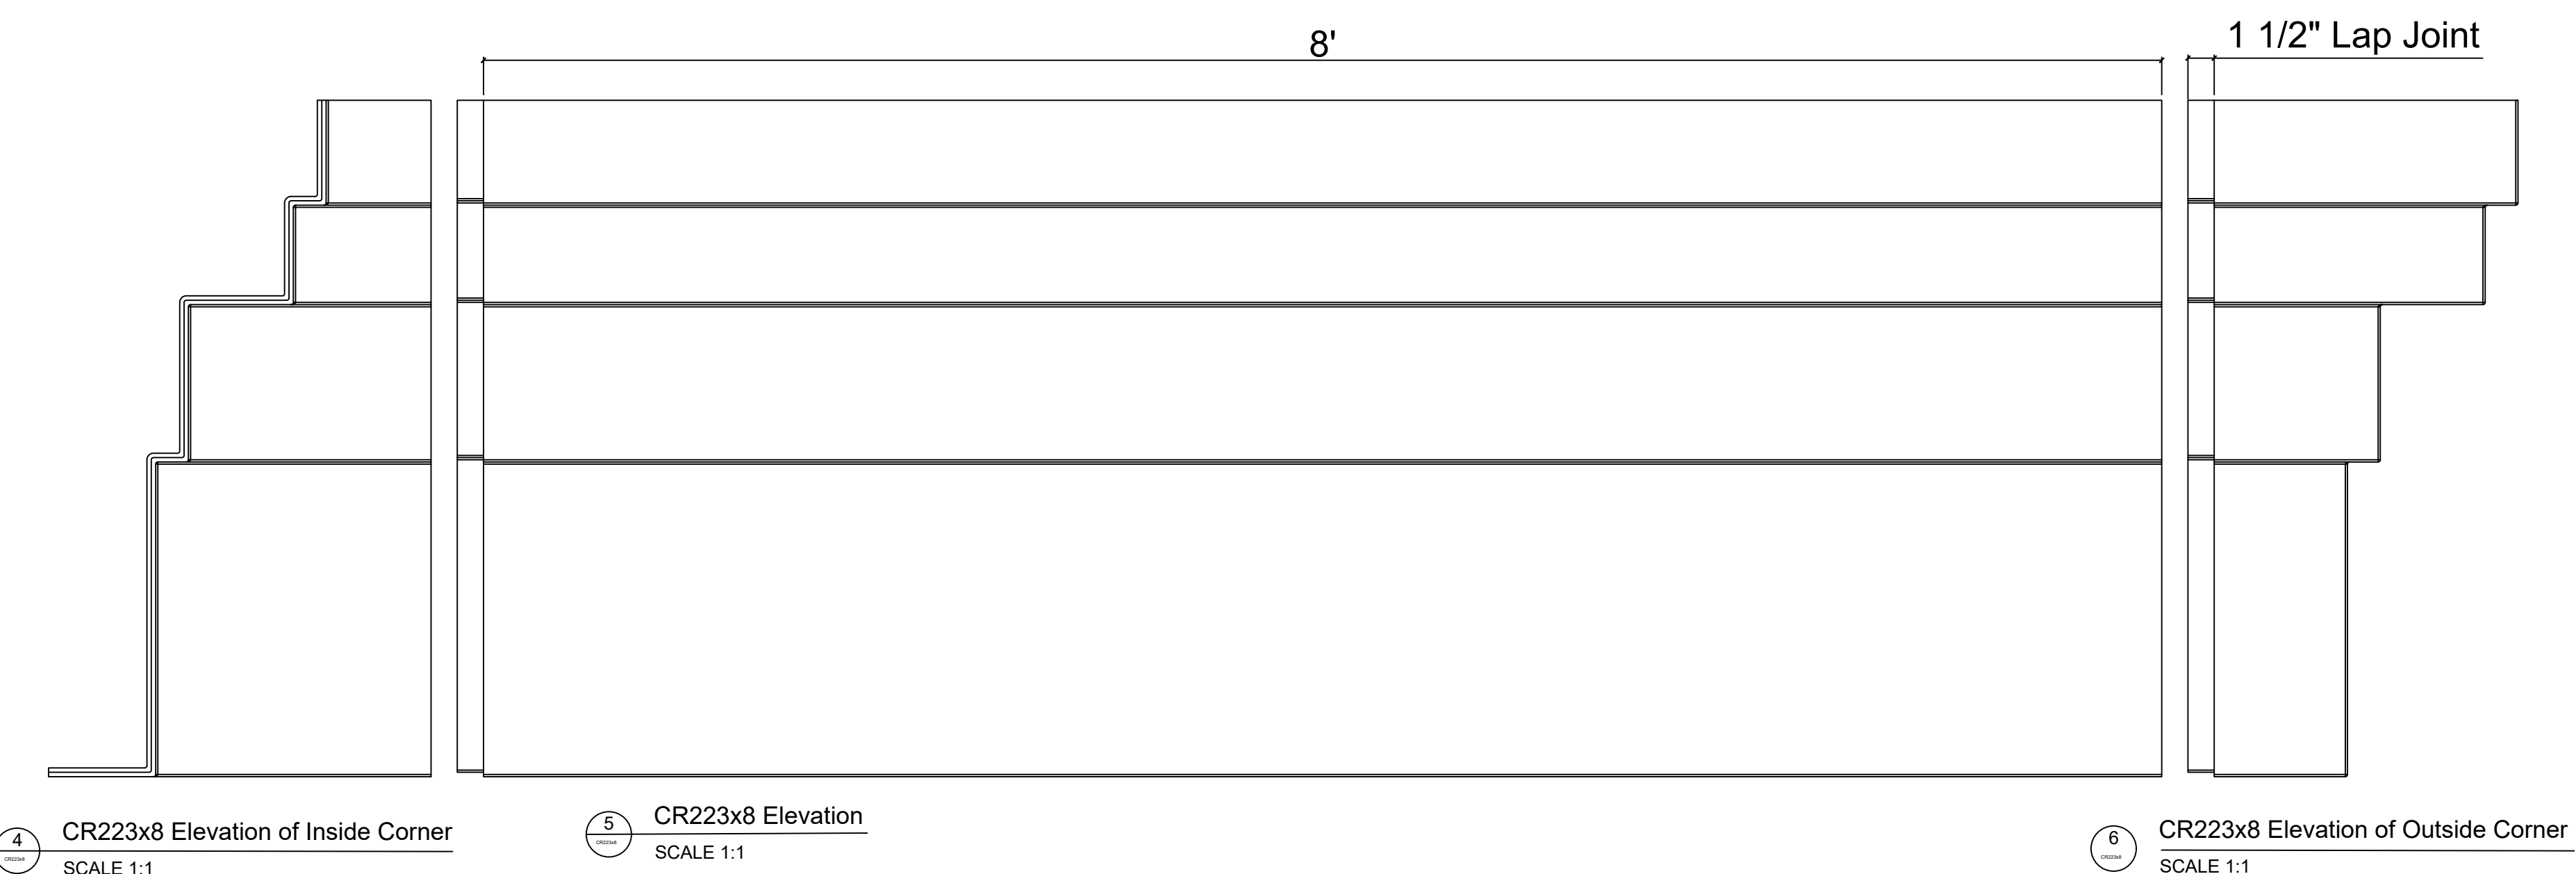

Fiberglass Cornice by: Royal Corinthian
Profile: CR223x8

3'-2 11/16" H x 1'-3 7/8" P x 96" L

Available in:

Paint Grade (white gel coat finish)

Pre-Finished (colored gel coat)

Stone Finish (textured or smooth)

Granite Finish (smooth granite look)

Manufactured by: Royal Corinthian

T. 888-265-8661

F. 888-344-2937

www.royalcorinthian.com

royalcor@royalcorinthian.com