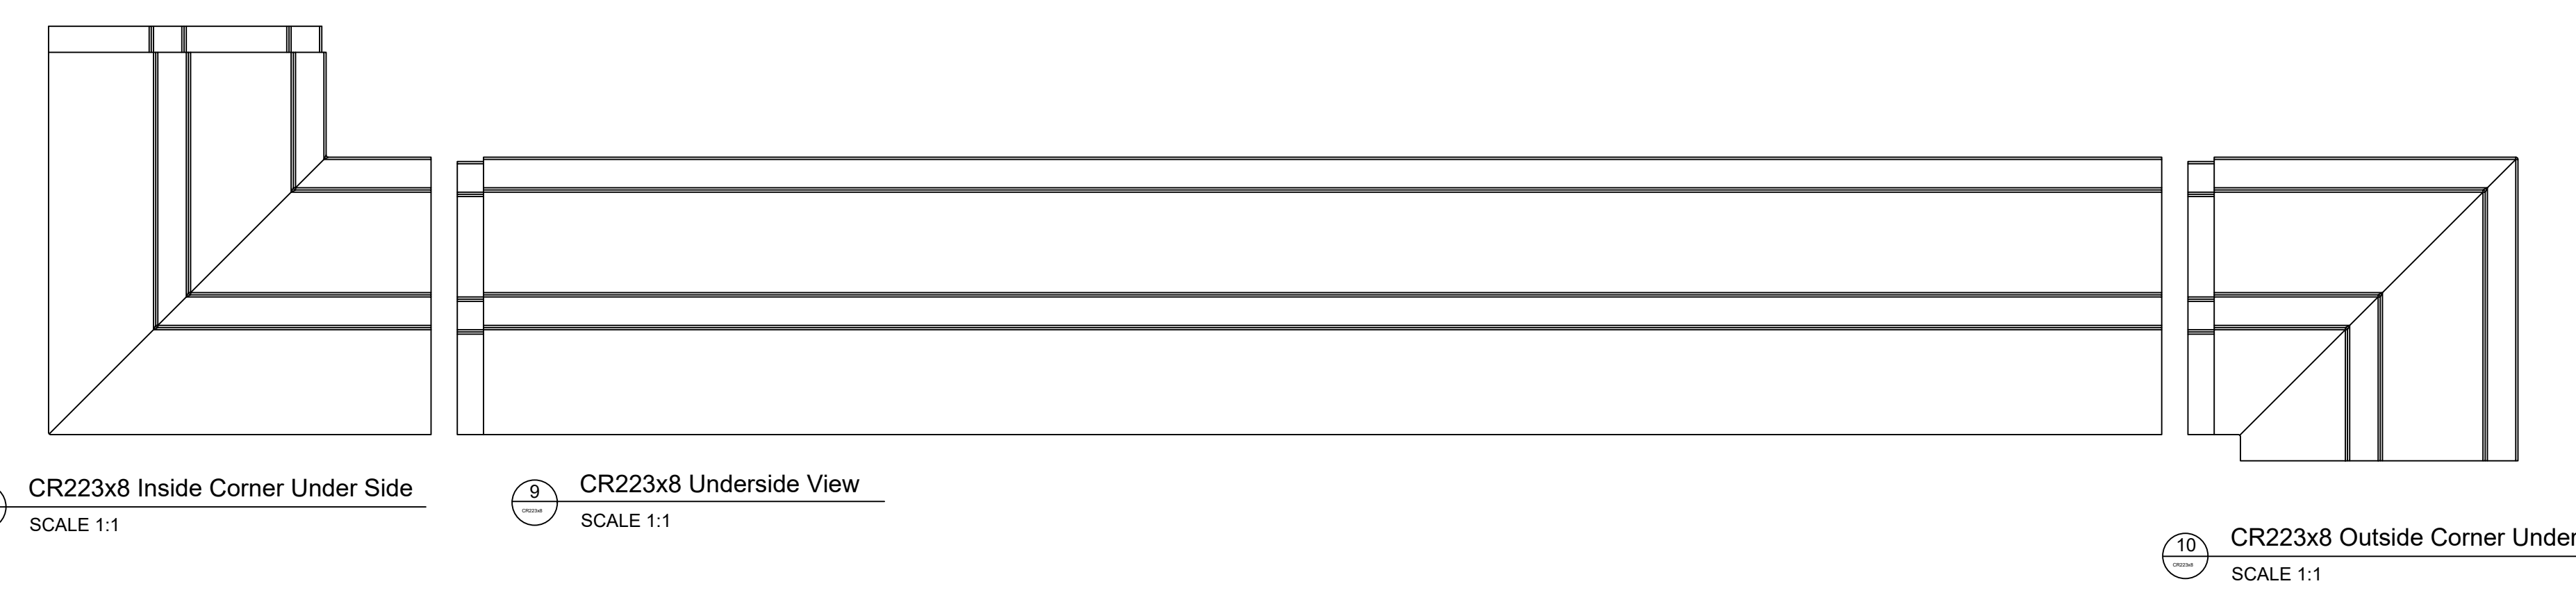

Fiberglass Cornice by: Royal Corinthian
Profile: CR223x8

3'-2 11/16" H x 1'-3 7/8" P x 96" L

Available in:

Paint Grade (white gel coat finish)

Pre-Finished (colored gel coat)

Stone Finish (textured or smooth)

Granite Finish (smooth granite look)

Manufactured by: Royal Corinthian

T. 888-265-8661

F. 888-344-2937

www.royalcorinthian.com

royalcor@royalcorinthian.com