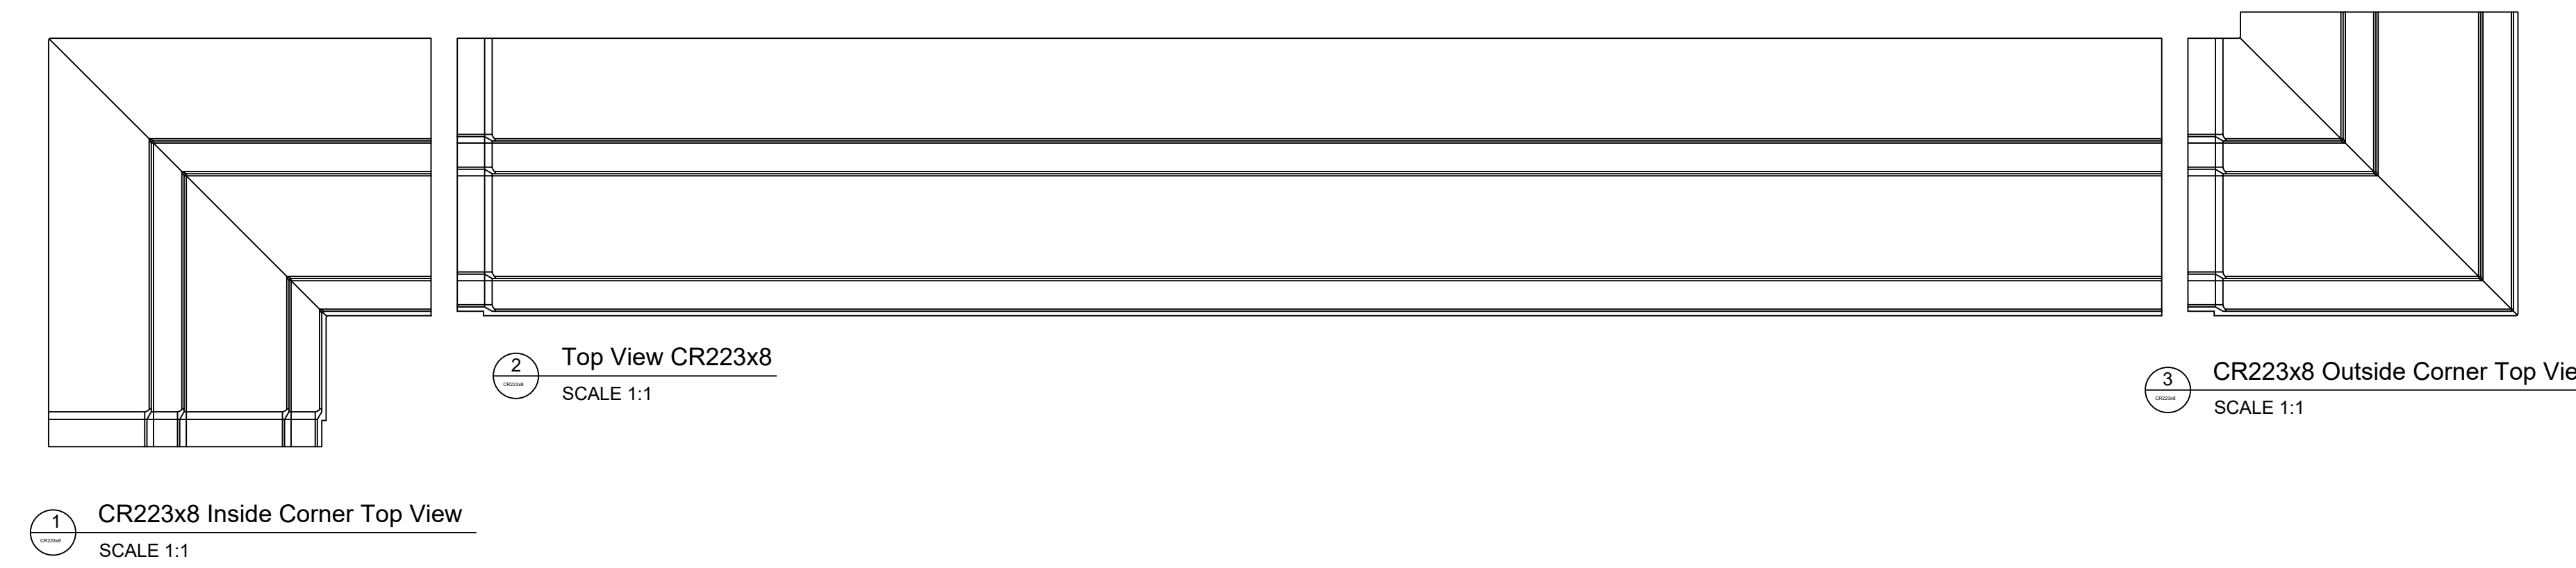

Fiberglass Cornice by: Royal Corinthian
Profile: CR223x8

3'-2 11/16" H x 1'-3 7/8" P x 96" L

Available in:

Paint Grade (white gel coat finish)

Pre-Finished (colored gel coat)

Stone Finish (textured or smooth)

Granite Finish (smooth granite look)

Manufactured by: Royal Corinthian

T. 888-265-8661

F. 888-344-2937

www.royalcorinthian.com

royalcor@royalcorinthian.com