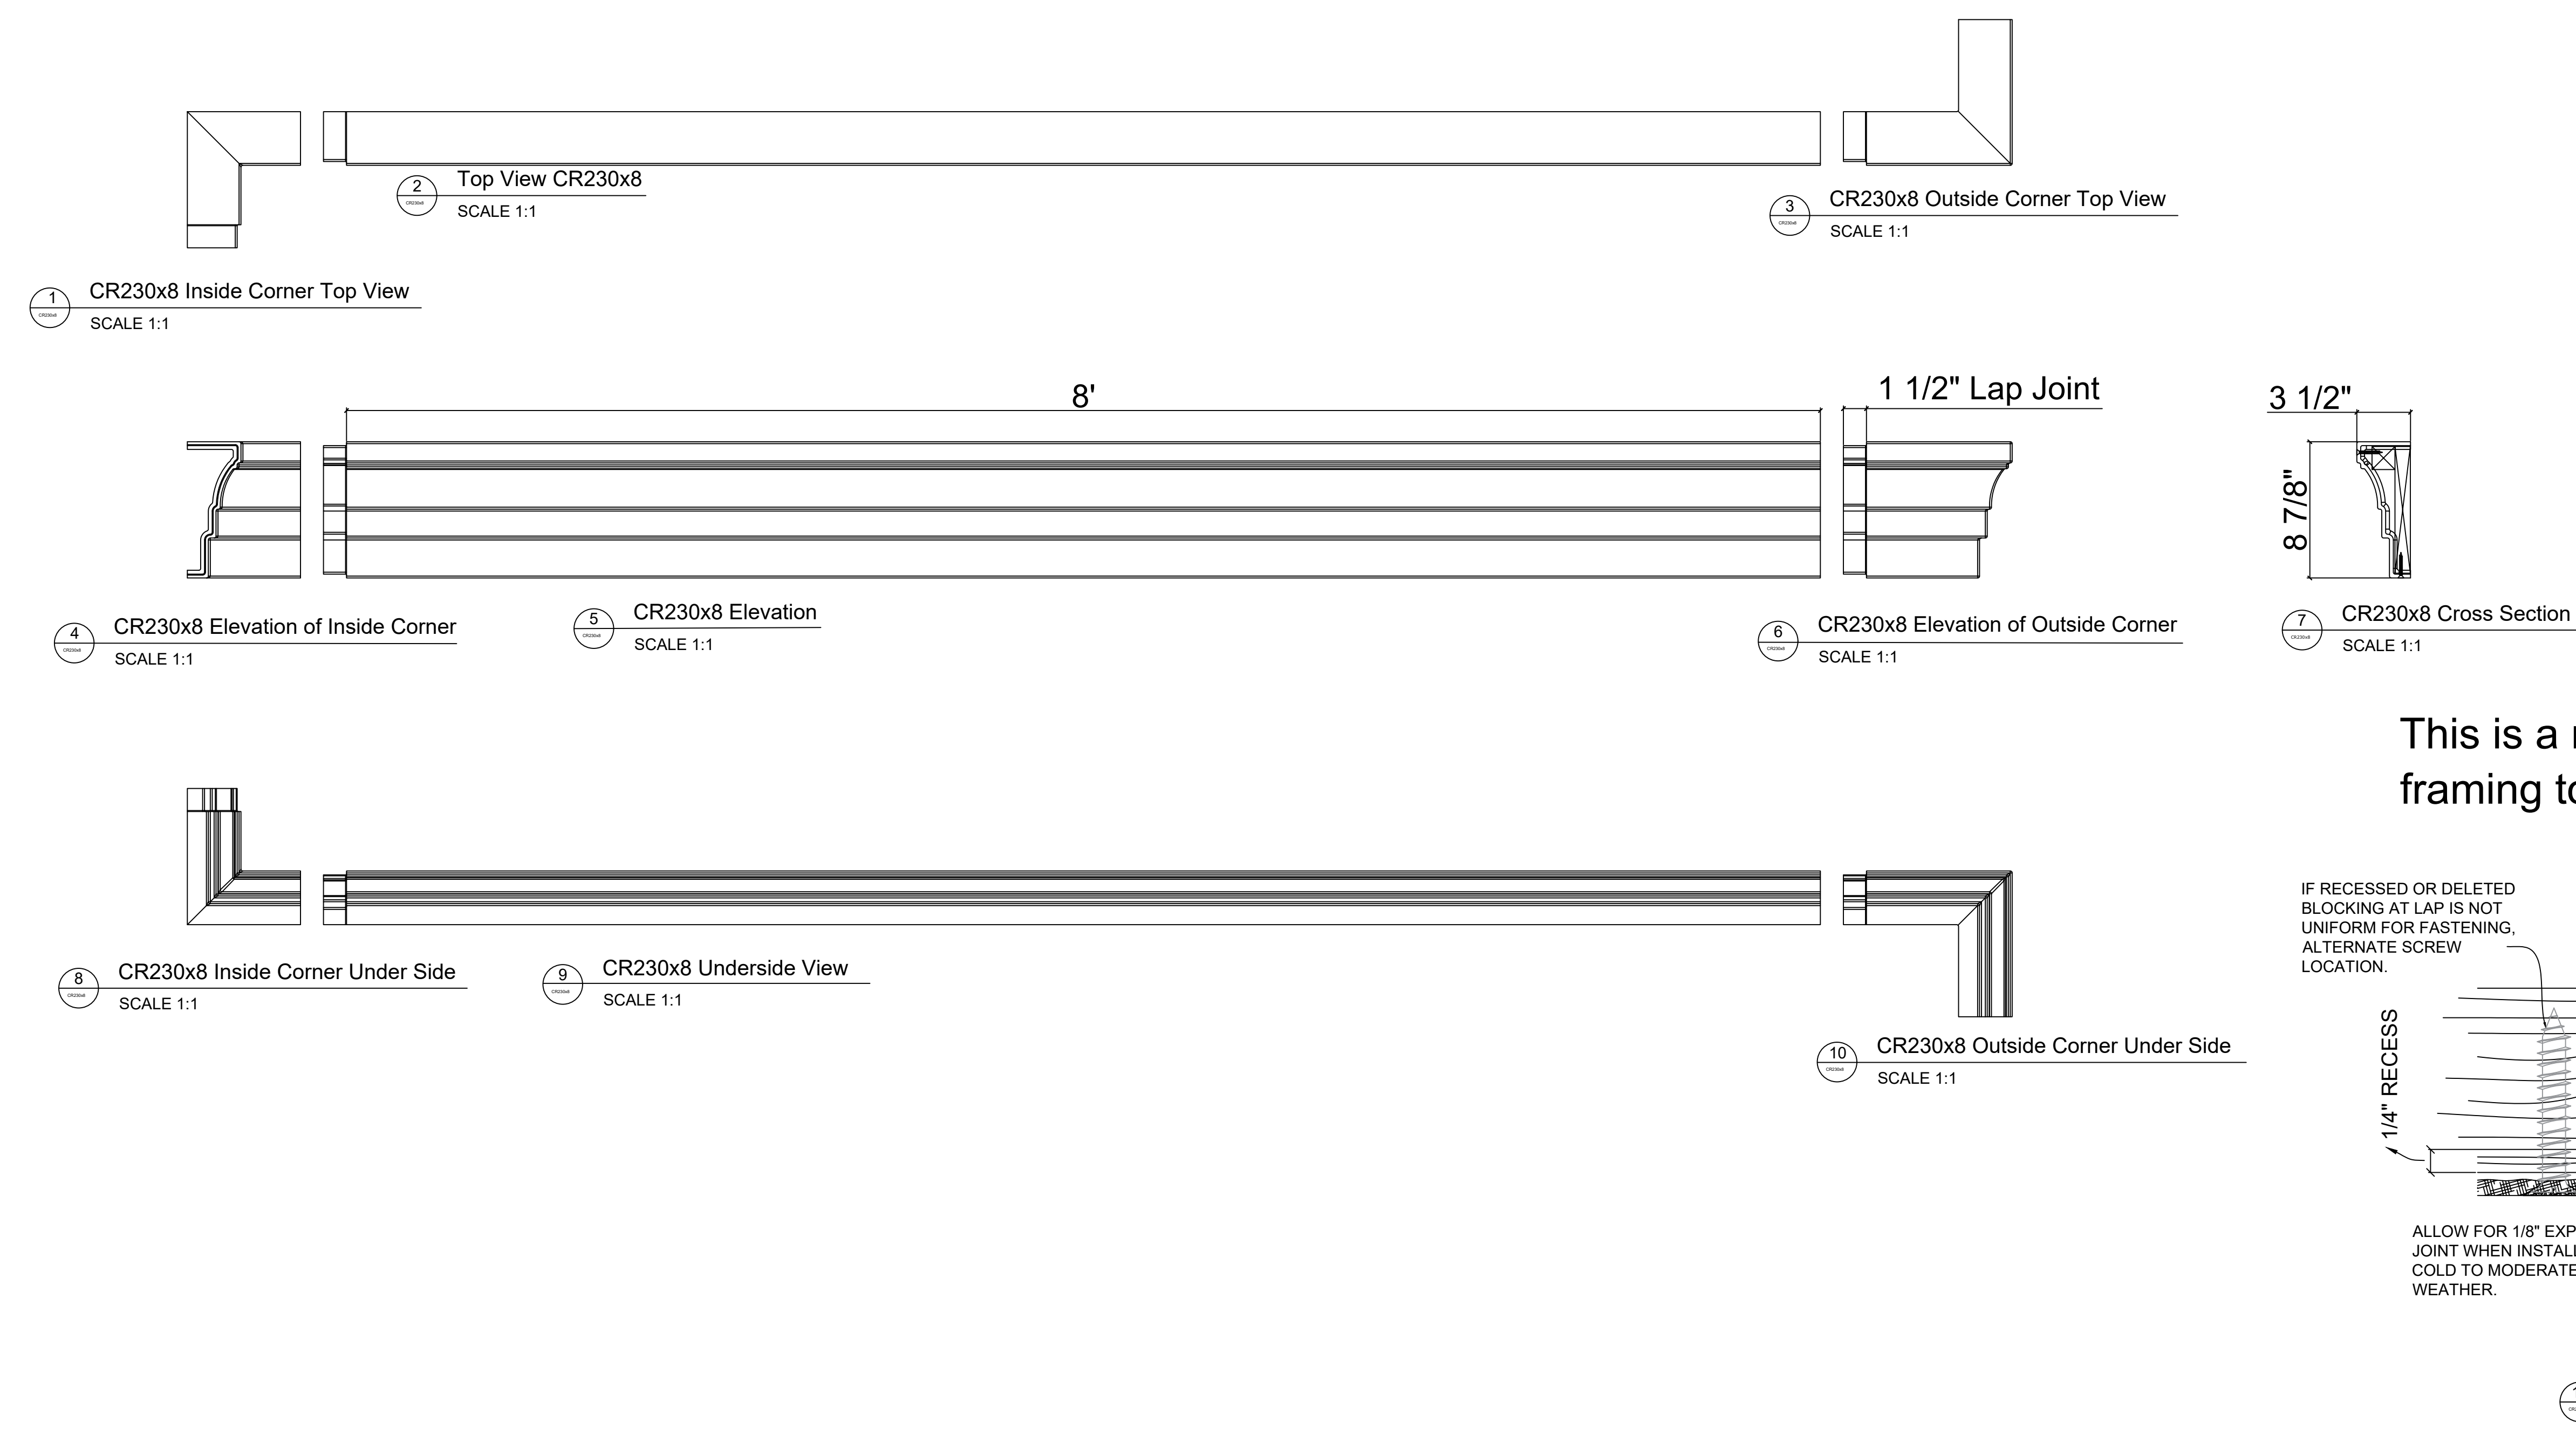

Fiberglass Cornice by: Royal Corinthian
 Profile: CR230x8
 8 7/8" H x 3 1/2" P x 96" L

Available in:
 Paint Grade (white gel coat finish)
 Pre-Finished (colored gel coat)
 Stone Finish (textured or smooth)
 Granite Finish (smooth granite look)

Manufactured by: Royal Corinthian
 T. 888-265-8661
 F. 888-344-2937
www.royalcorinthian.com
royalcor@royalcorinthian.com

This is a recommendation. Actual framing to be determined by Engineer.