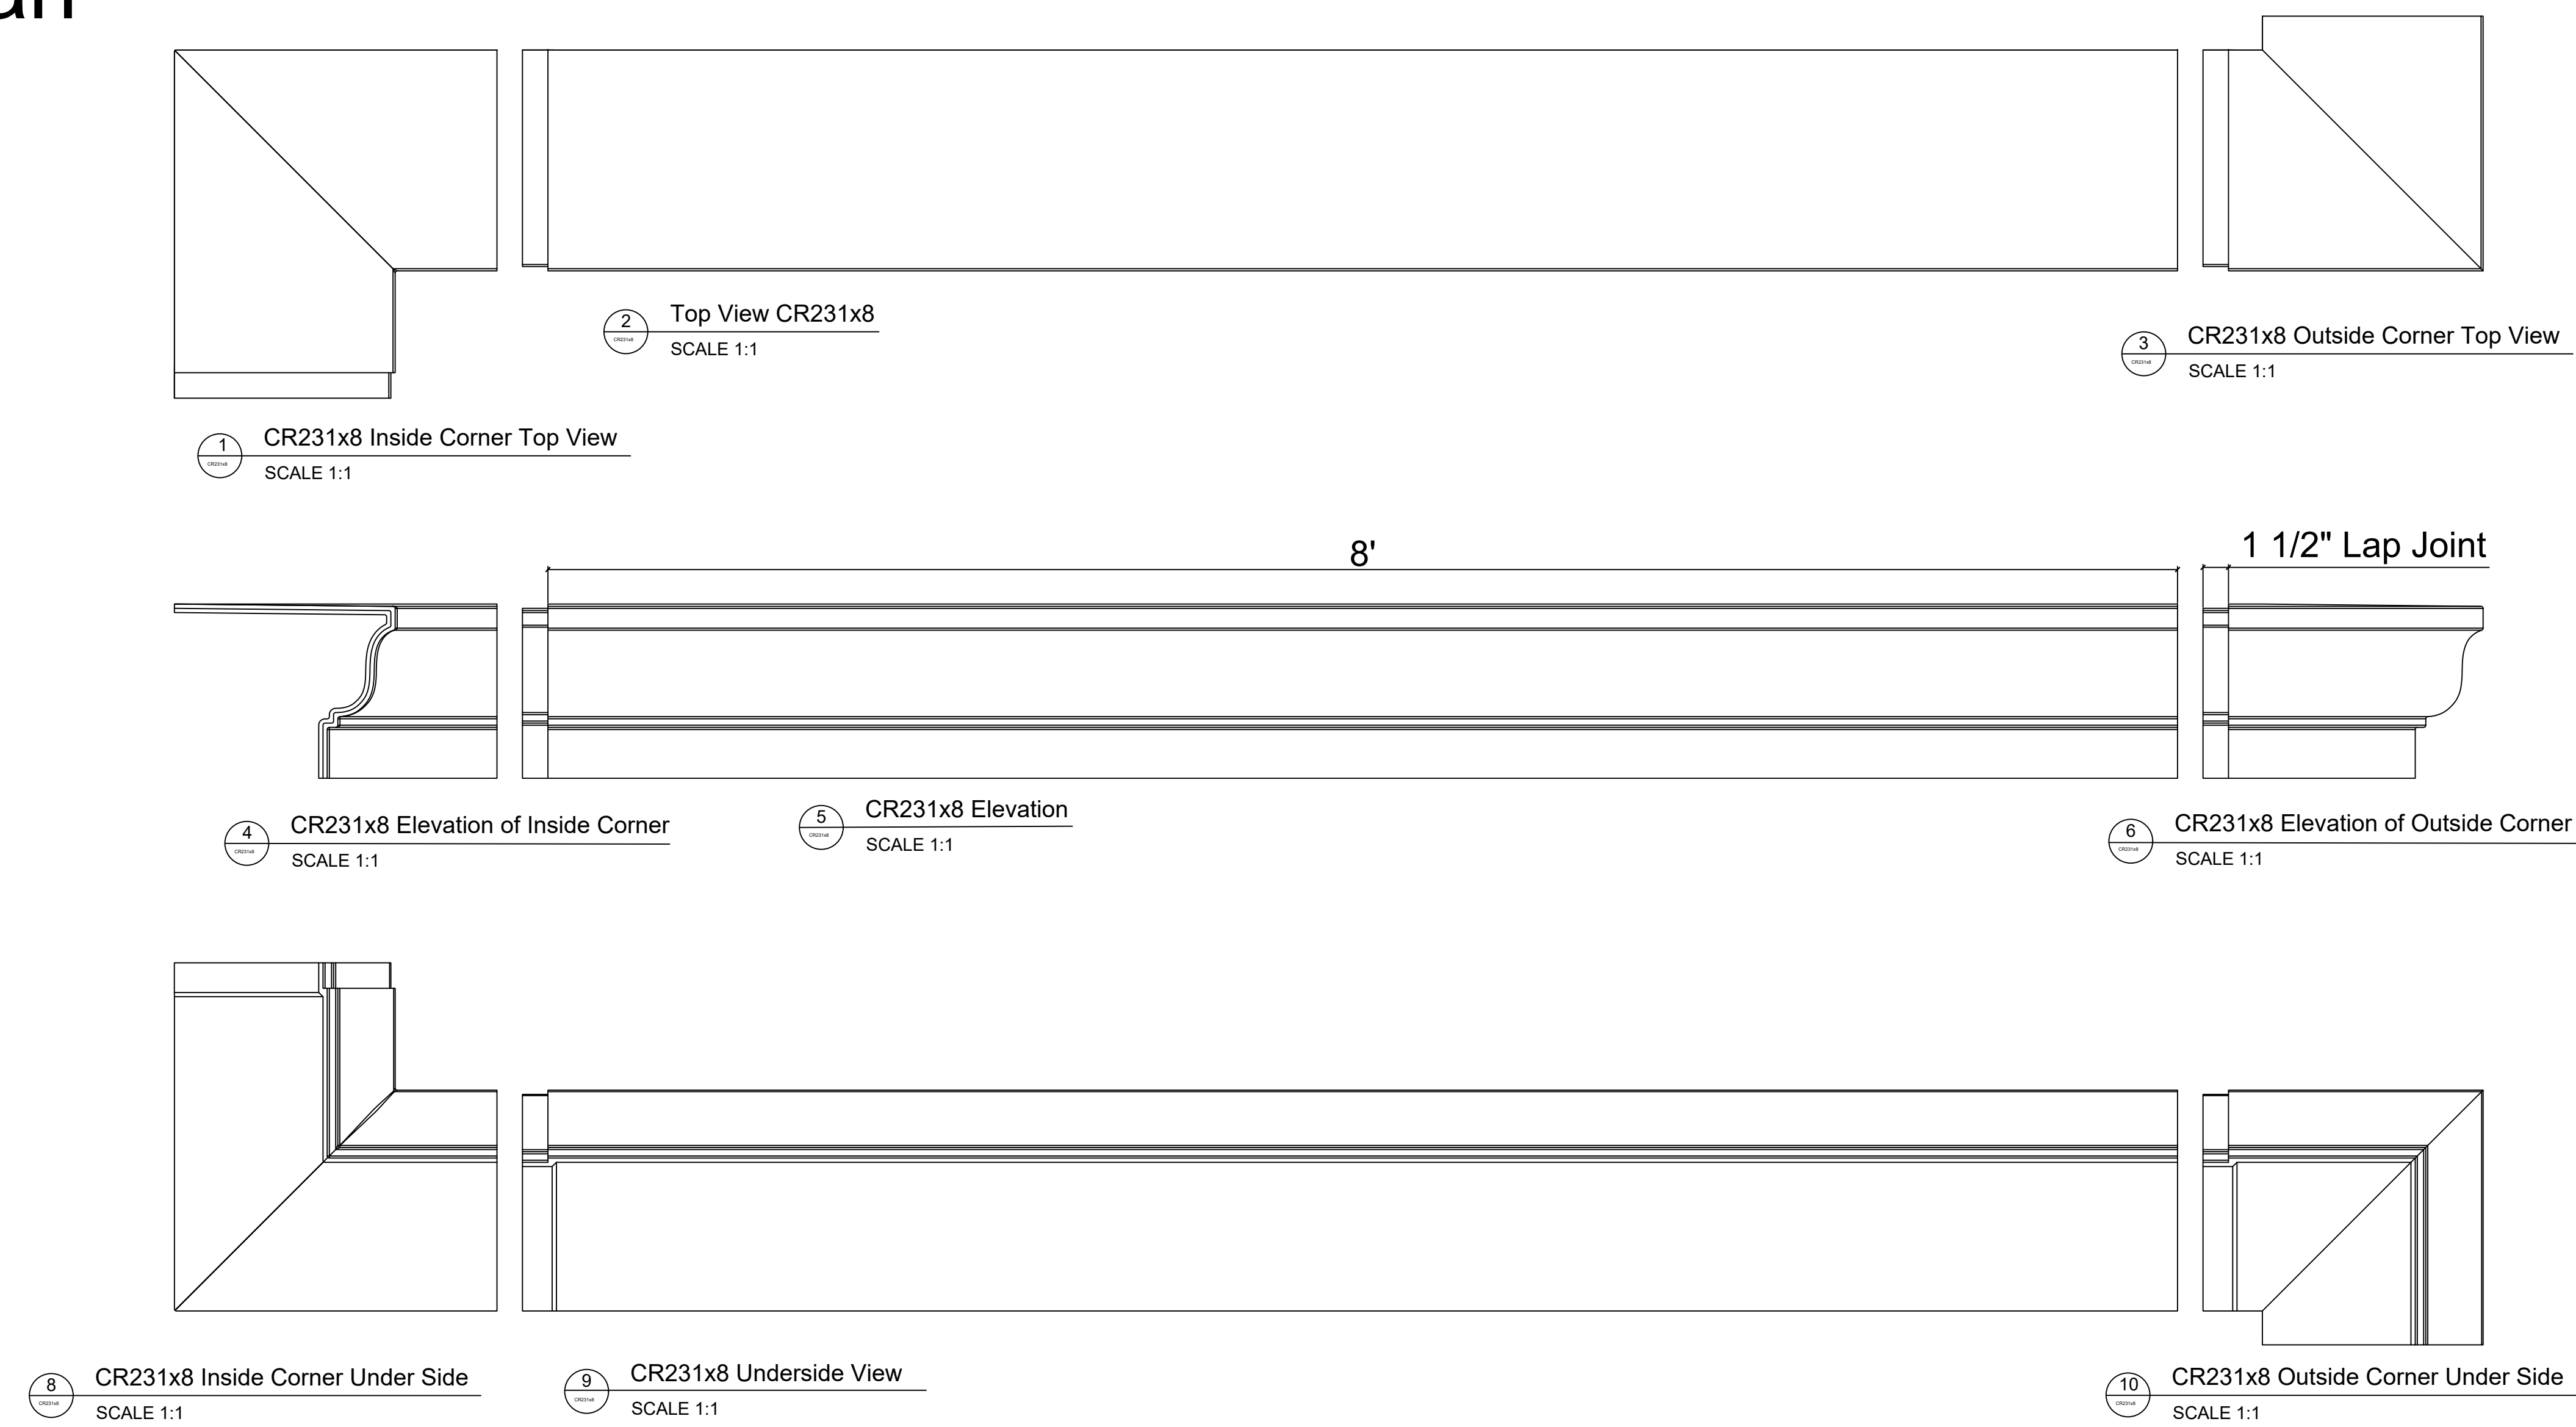

Fiberglass Cornice by: Royal Corinthian
 Profile: CR231x8
 10 1/8" H x 1'-1" P x 96" L

Available in:
 Paint Grade (white gel coat finish)
 Pre-Finished (colored gel coat)
 Stone Finish (textured or smooth)
 Granite Finish (smooth granite look)

Manufactured by: Royal Corinthian
 T. 888-265-8661
 F. 888-344-2937
www.royalcorinthian.com
royalcor@royalcorinthian.com

This is a recommendation. Actual framing to be determined by Engineer.