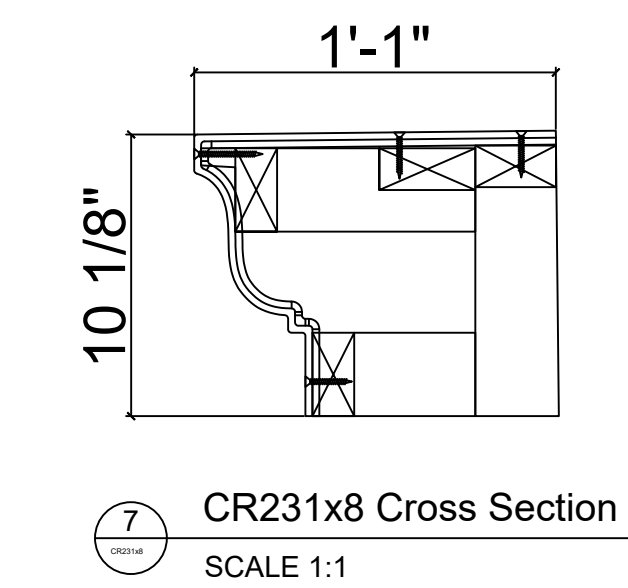

Fiberglass Cornice by: Royal Corinthian
Profile: CR231x8
10 1/8" H x 1'-1" P x 96" L

Available in:
Paint Grade (white gel coat finish)
Pre-Finished (colored gel coat)
Stone Finish (textured or smooth)
Granite Finish (smooth granite look)

Manufactured by: Royal Corinthian
T. 888-265-8661
F. 888-344-2937
www.royalcorinthian.com
royalcor@royalcorinthian.com