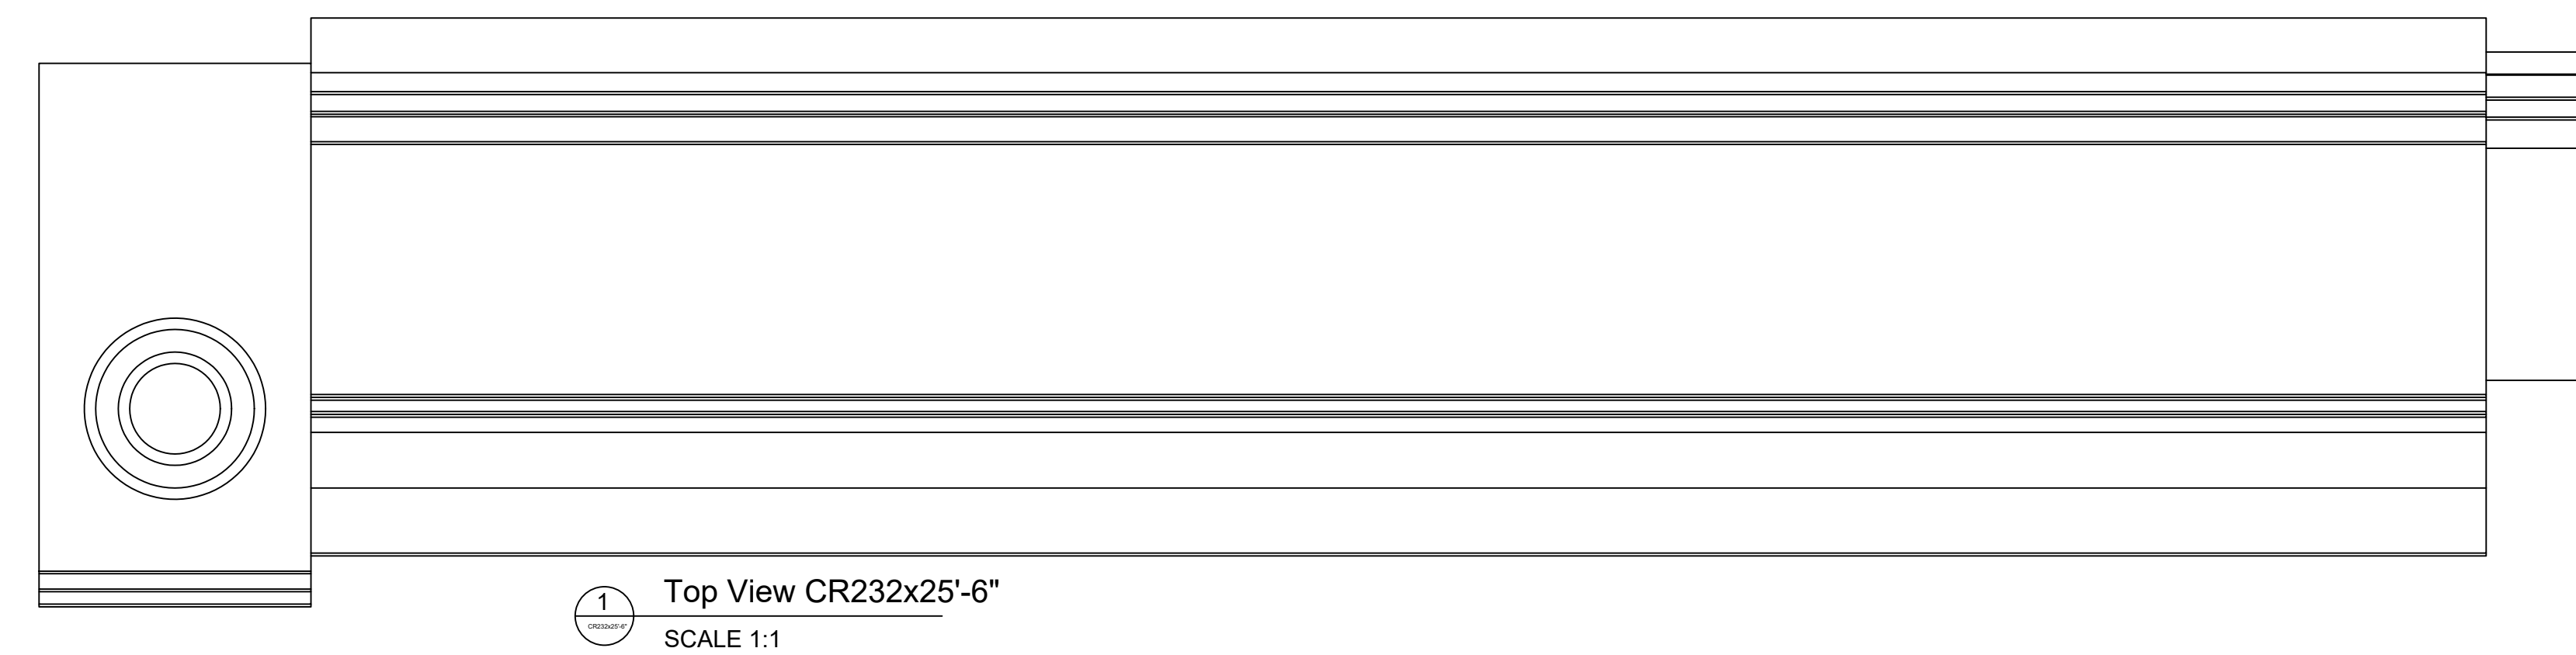

Fiberglass Cornice by: Royal Corinthian  
 Profile: CR232x8  
 4'-9 1/2" H x 2'-2" P x 96" L

Available in:  
 Paint Grade (white gel coat finish)  
 Pre-Finished (colored gel coat)  
 Stone Finish (textured or smooth)  
 Granite Finish (smooth granite look)

2 CR232x25'-6" Elevation  
 SCALE 1:1

4 CR232x25'-6" Underside View  
 SCALE 1:1

3 CR232x25'-6" Cross Section  
 SCALE 1:1

This is a recommendation. Actual framing to be determined by Engineer.

5 Typical Lap Joint Detail  
 Not to Scale