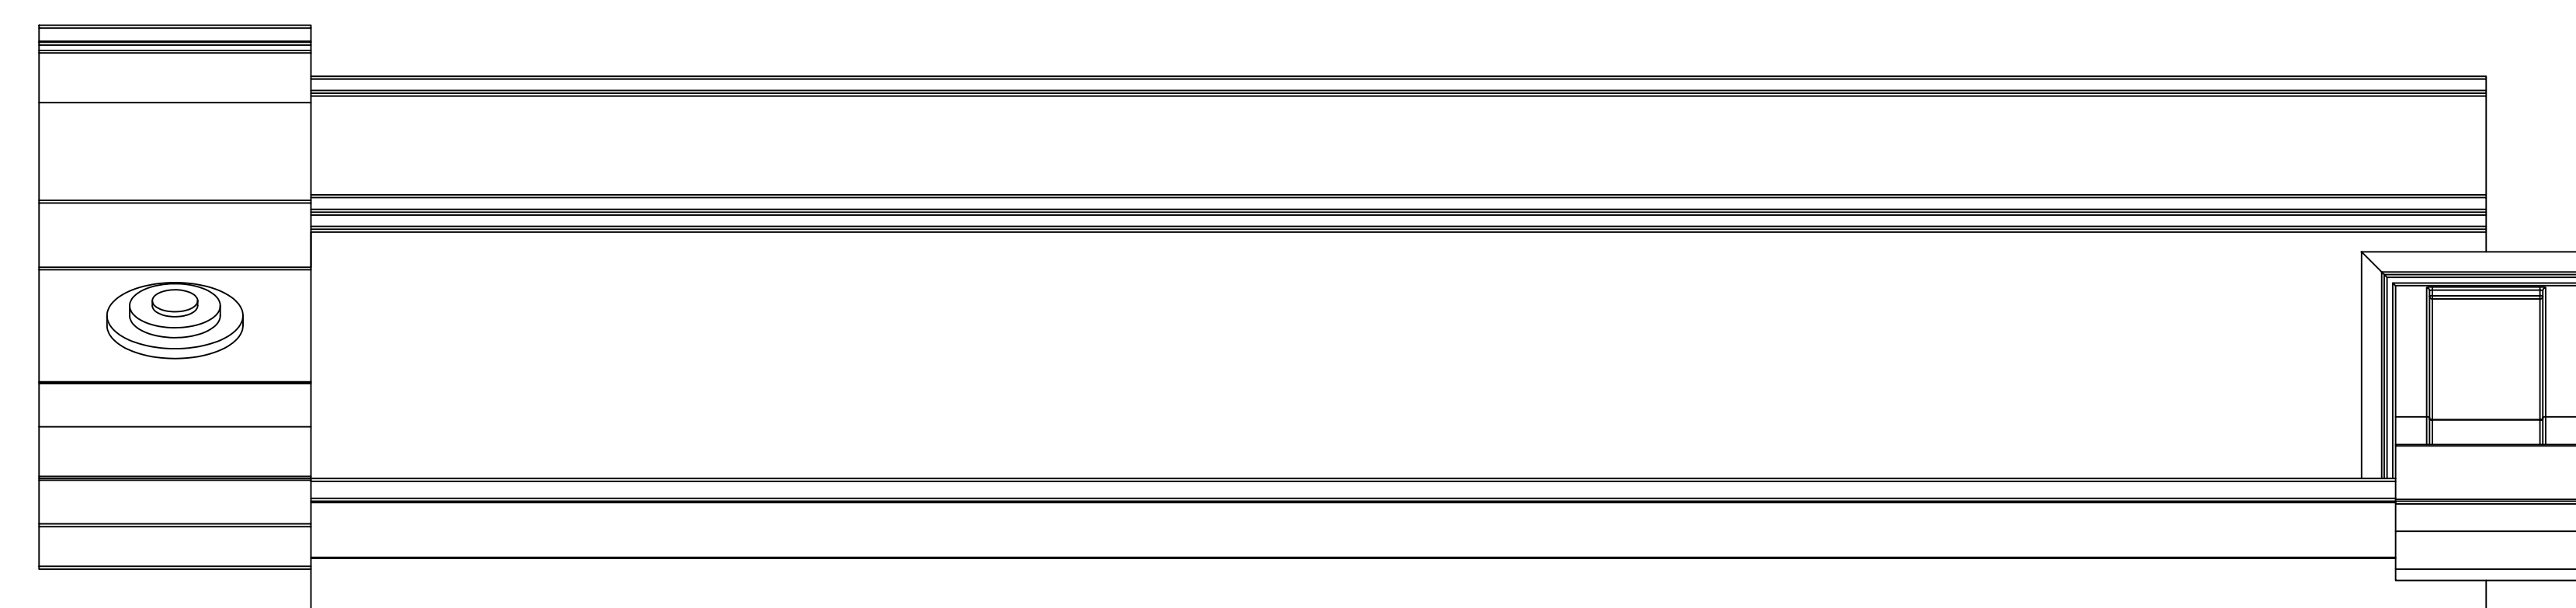

Fiberglass Cornice by: Royal Corinthian  
 Profile: CR232x8  
 4'-9 1/2" H x 2'-2" P x 96" L

Available in:  
 Paint Grade (white gel coat finish)  
 Pre-Finished (colored gel coat)  
 Stone Finish (textured or smooth)  
 Granite Finish (smooth granite look)

2 CR232x25'-6" Elevation  
 SCALE 1:1

4 CR232x25'-6" Underside View  
 SCALE 1:1

3 CR232x25'-6" Cross Section  
 SCALE 1:1

This is a recommendation. Actual framing to be determined by Engineer.

5 Typical Lap Joint Detail  
 Not to Scale