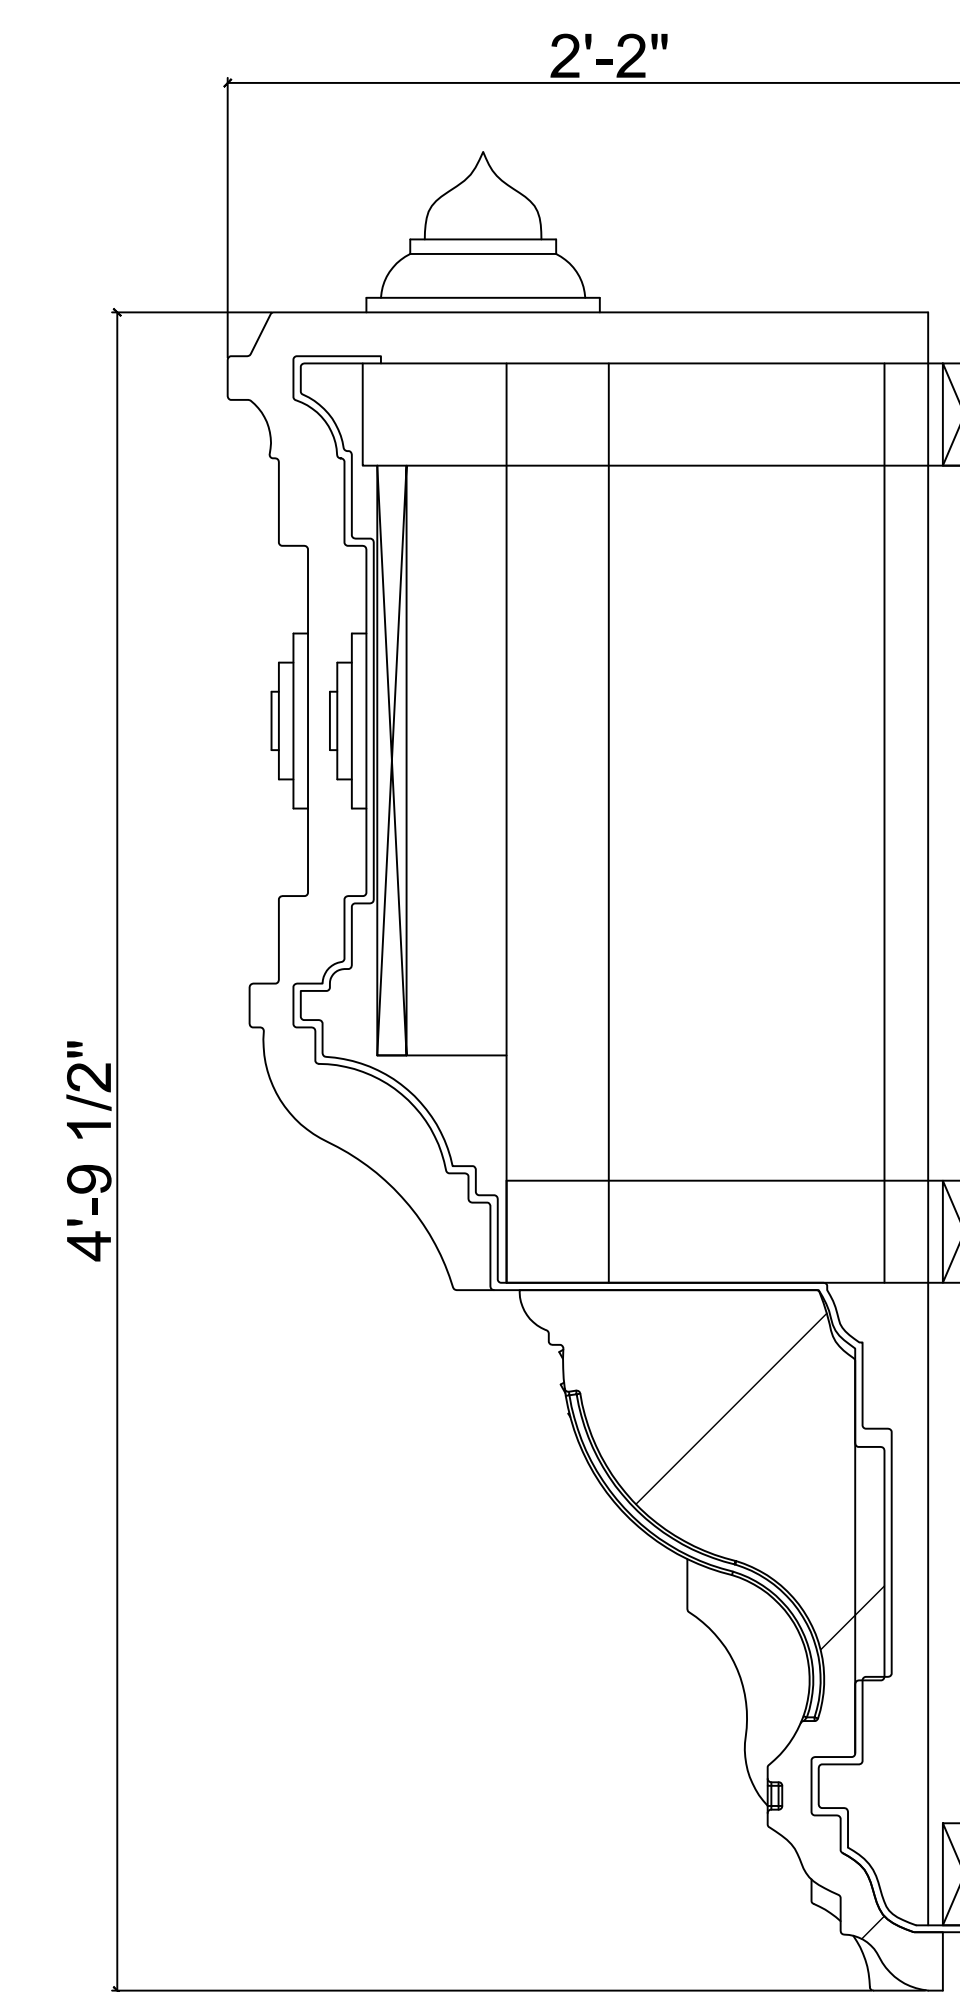

Fiberglass Cornice by: Royal Corinthian  
 Profile: CR232x8  
 4'-9 1/2" H x 2'-2" P x 96" L

Available in:  
 Paint Grade (white gel coat finish)  
 Pre-Finished (colored gel coat)  
 Stone Finish (textured or smooth)  
 Granite Finish (smooth granite look)

2 CR232x25'-6" Elevation  
 SCALE 1:1

4 CR232x25'-6" Underside View  
 SCALE 1:1

3 CR232x25'-6" Cross Section  
 SCALE 1:1

This is a recommendation. Actual framing to be determined by Engineer.

5 Typical Lap Joint Detail  
 Not to Scale