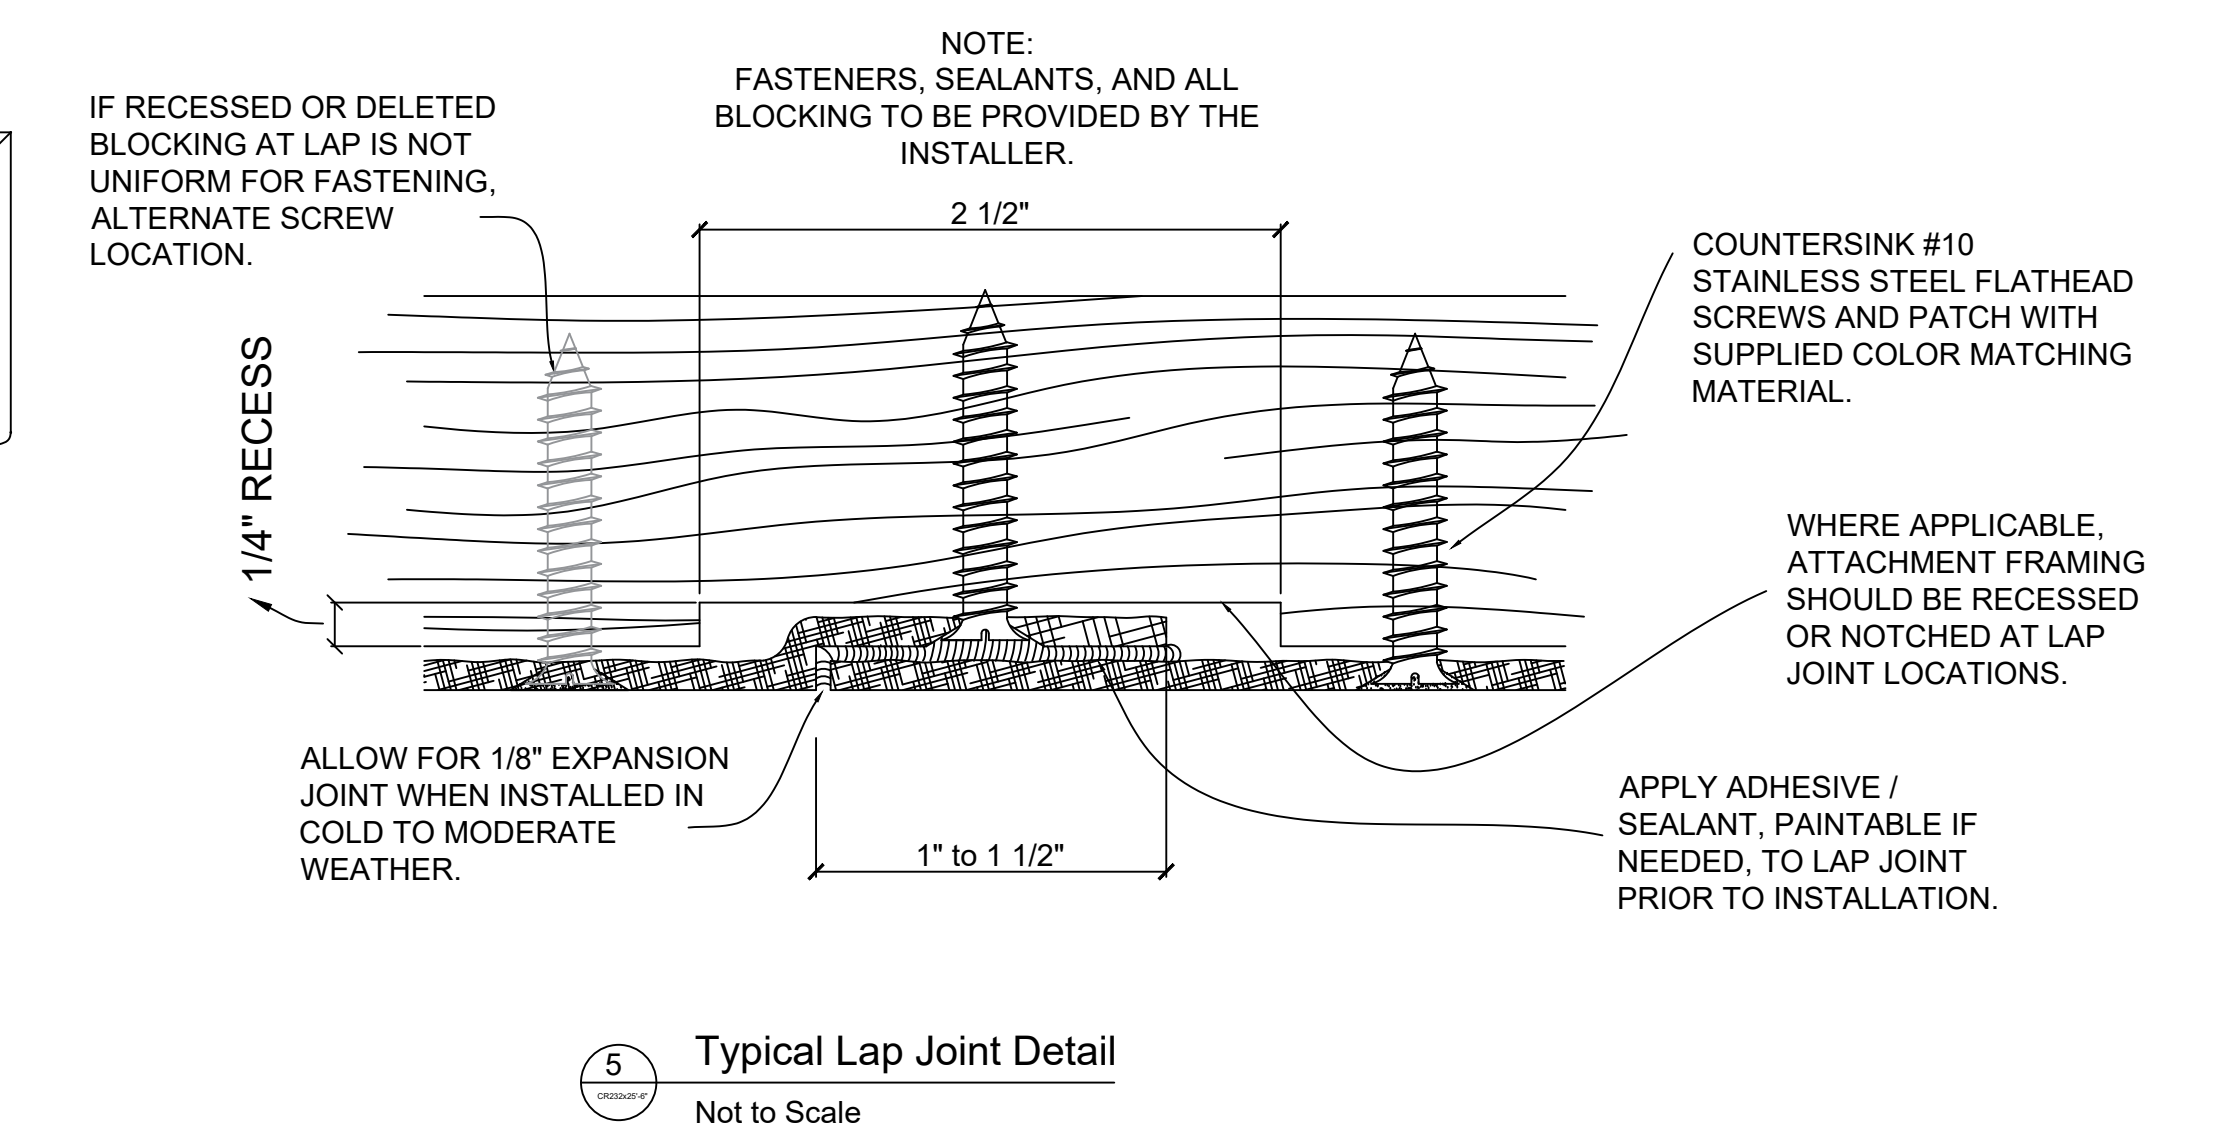

2 CR232x25'-6" Elevation  
 SCALE 1:1

4 CR232x25'-6" Underside View  
 SCALE 1:1

3 CR232x25'-6" Cross Section  
 SCALE 1:1

This is a recommendation. Actual framing to be determined by Engineer.

5 Typical Lap Joint Detail  
 Not to Scale