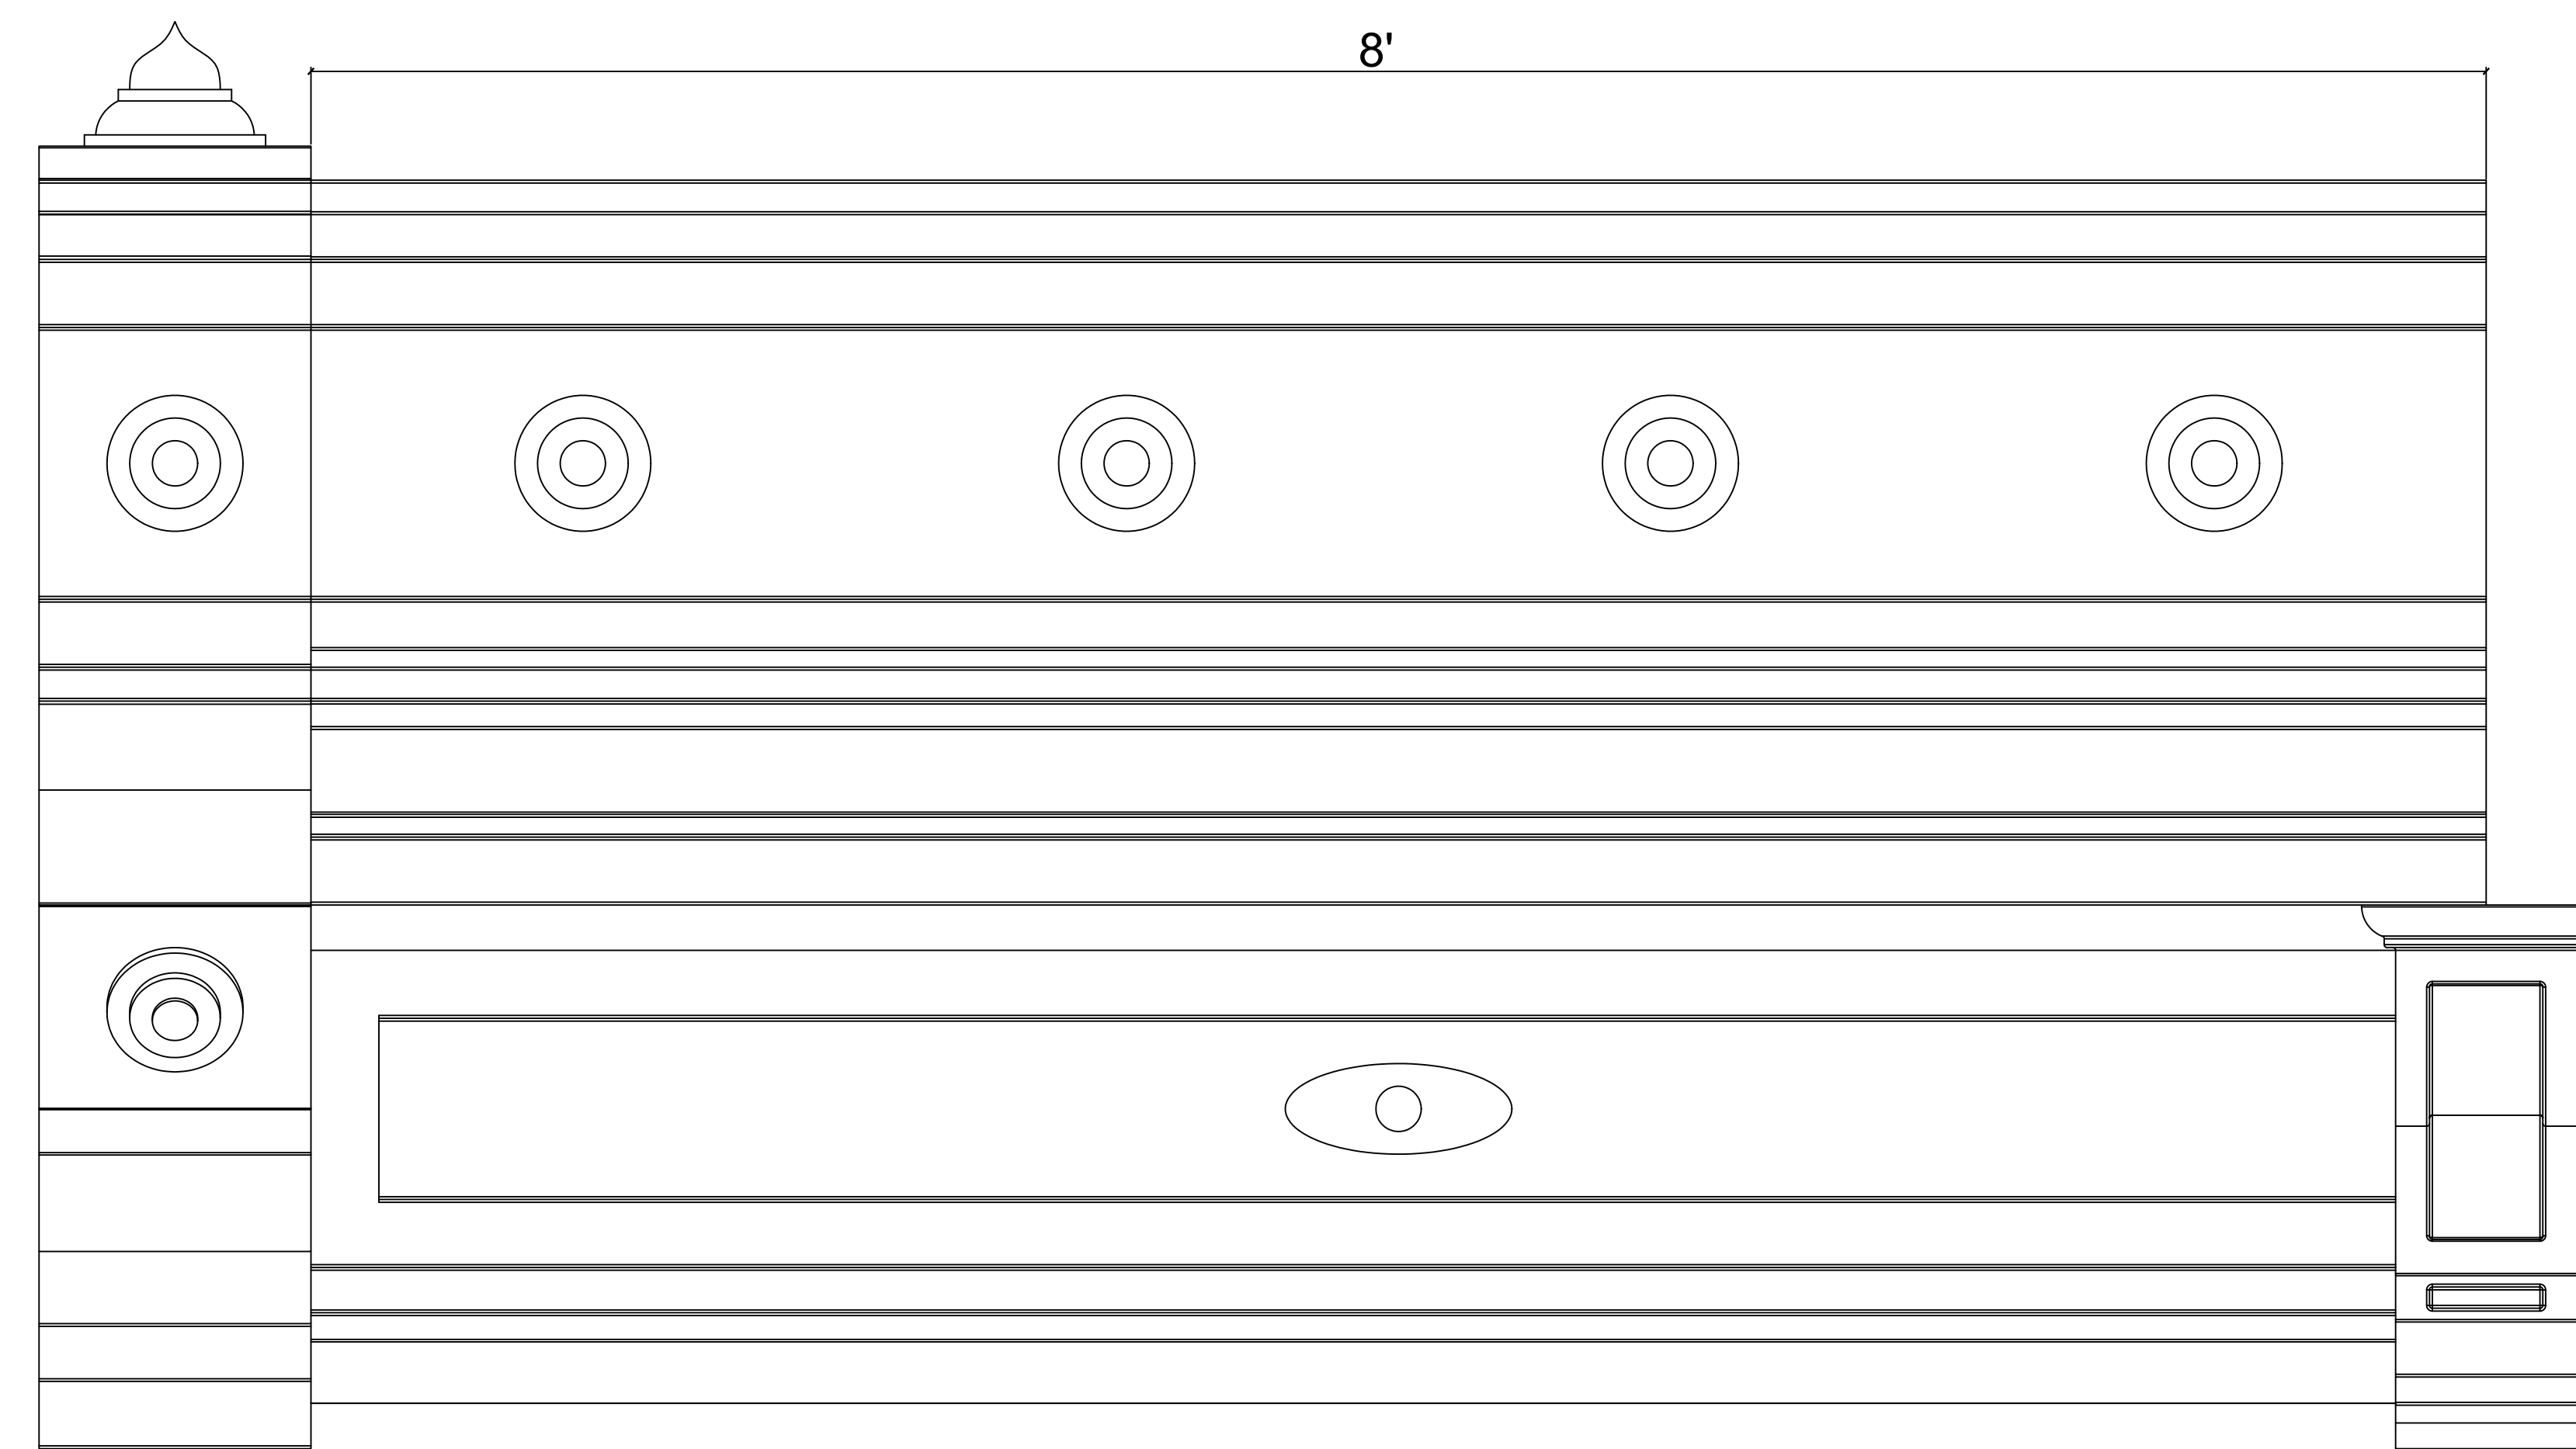

Fiberglass Cornice by: Royal Corinthian  
 Profile: CR232x8  
 4'-9 1/2" H x 2'-2" P x 96" L

Available in:  
 Paint Grade (white gel coat finish)  
 Pre-Finished (colored gel coat)  
 Stone Finish (textured or smooth)  
 Granite Finish (smooth granite look)

2 CR232x25'-6" Elevation  
 SCALE 1:1

4 CR232x25'-6" Underside View  
 SCALE 1:1

3 CR232x25'-6" Cross Section  
 SCALE 1:1

This is a recommendation. Actual framing to be determined by Engineer.

5 Typical Lap Joint Detail  
 Not to Scale