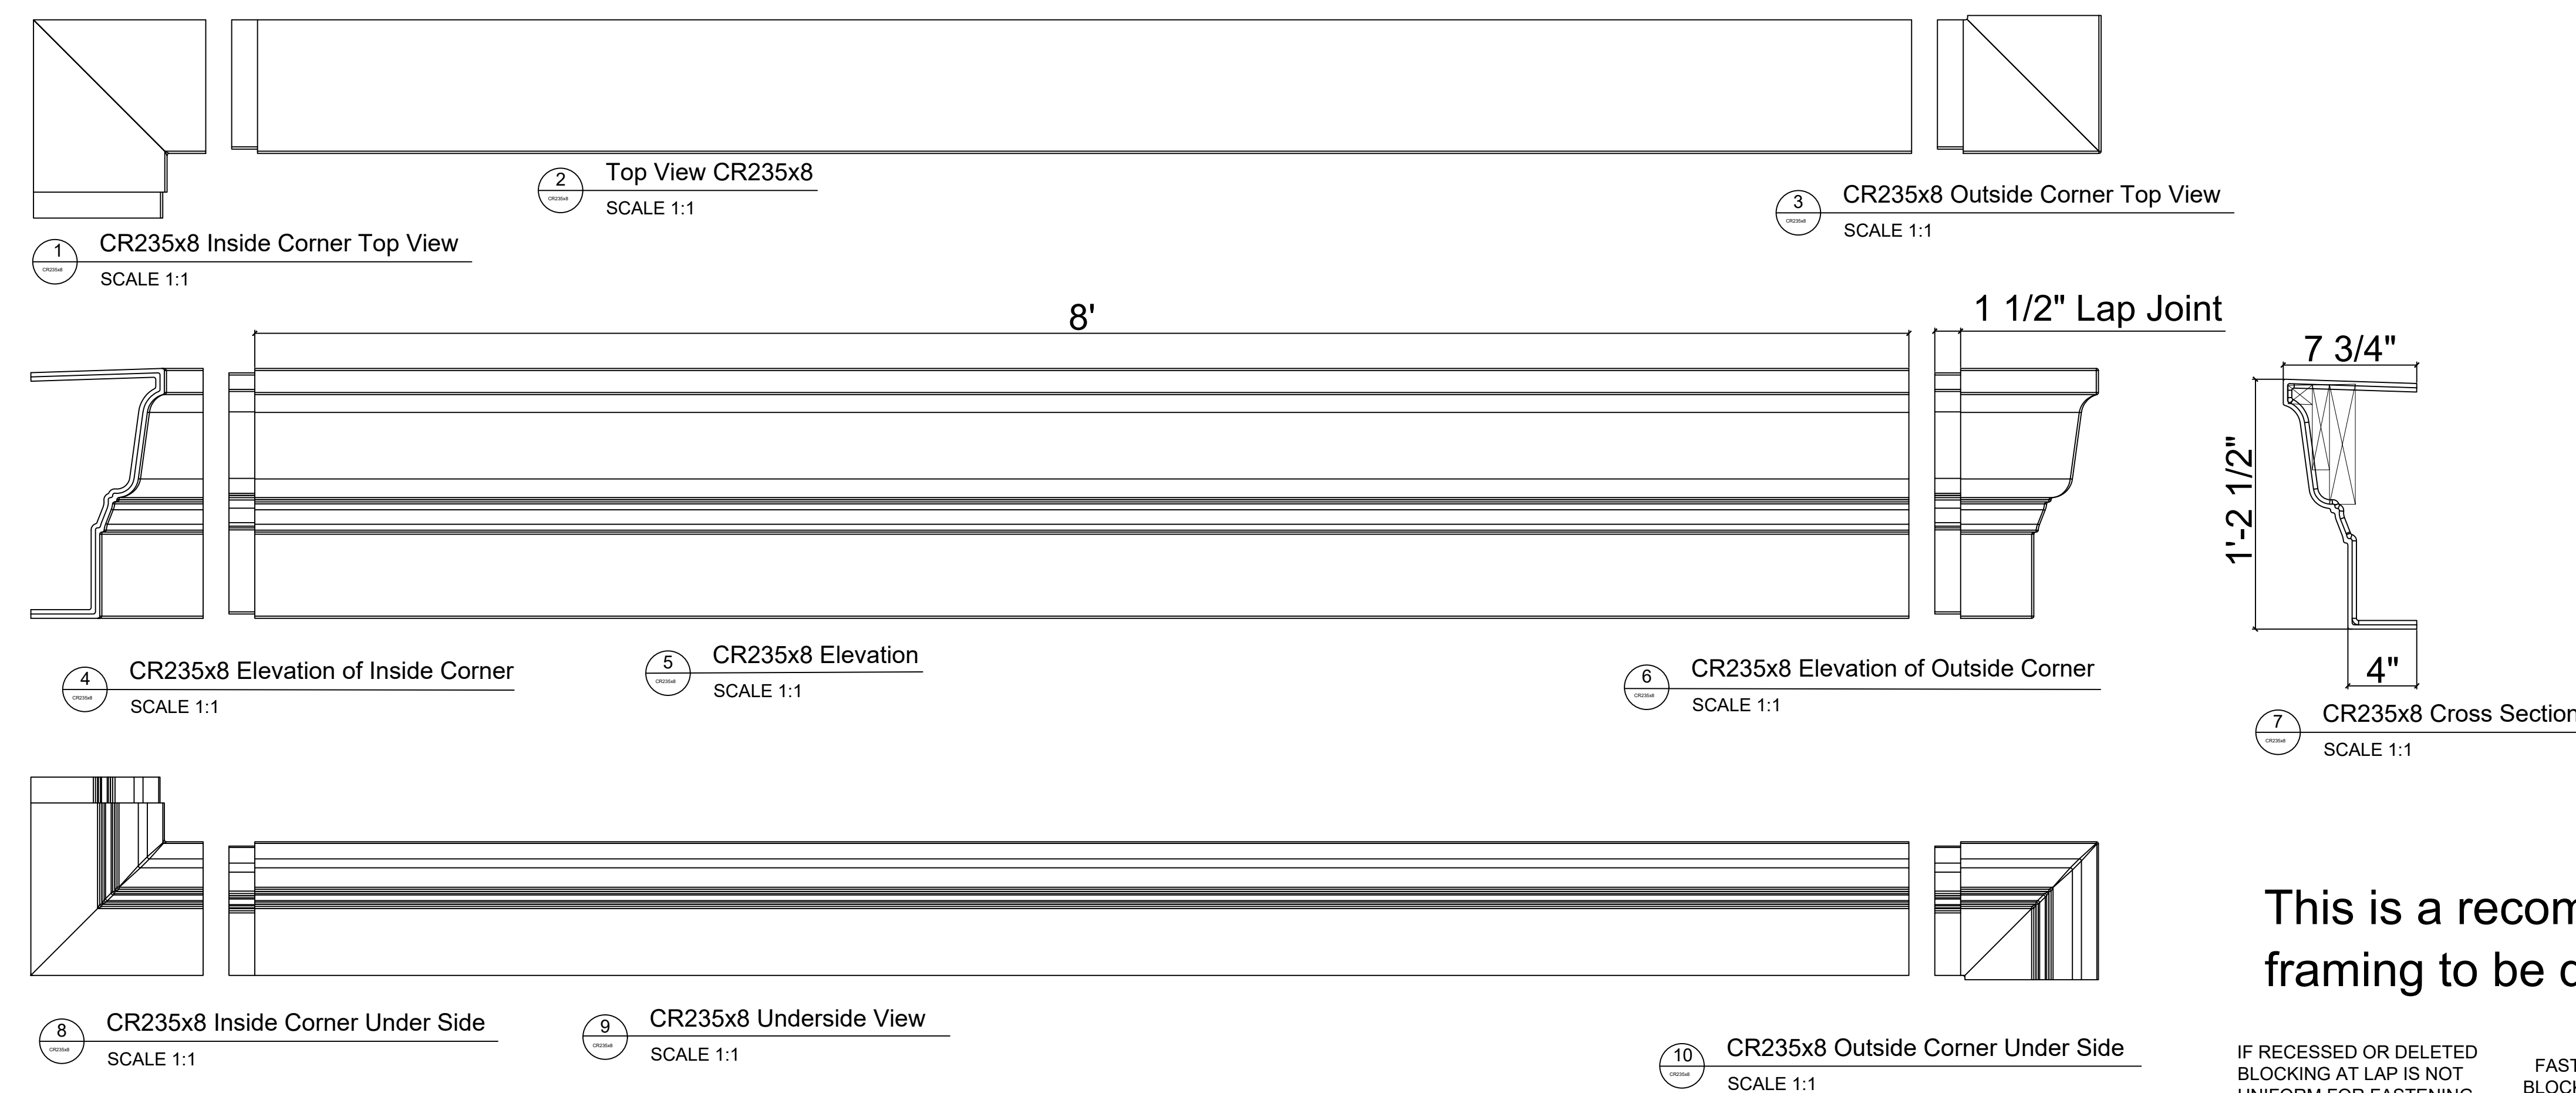

Fiberglass Cornice by: Royal Corinthian
Profile: CR235x8
1'-2 1/2" H x 7 3/4" P x 96" L

Available in:
Paint Grade (white gel coat finish)
Pre-Finished (colored gel coat)
Stone Finish (textured or smooth)
Granite Finish (smooth granite look)

Manufactured by: Royal Corinthian
T. 888-265-8661
F. 888-344-2937
www.royalcorinthian.com
royalcor@royalcorinthian.com