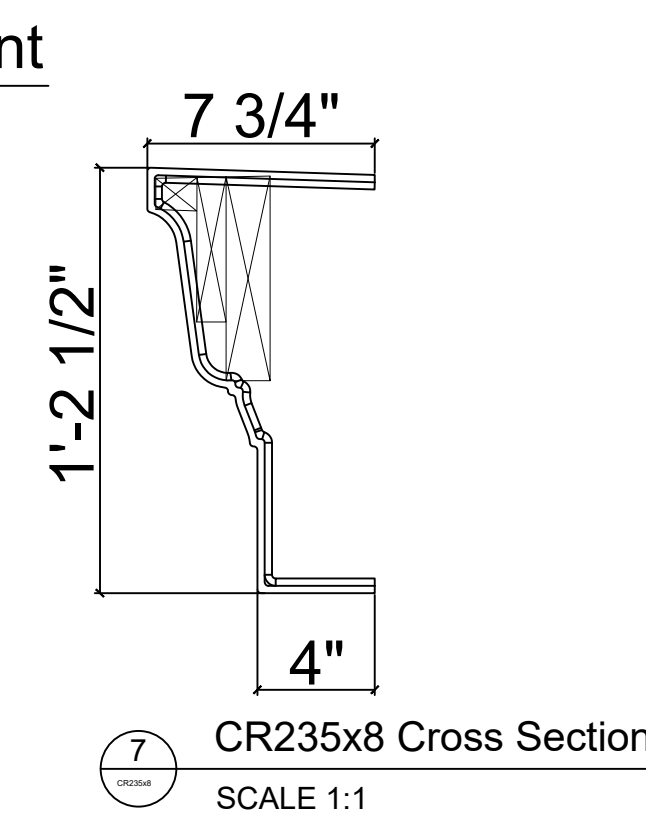

Fiberglass Cornice by: Royal Corinthian
Profile: CR235x8
1'-2 1/2" H x 7 3/4" P x 96" L

Available in:
Paint Grade (white gel coat finish)
Pre-Finished (colored gel coat)
Stone Finish (textured or smooth)
Granite Finish (smooth granite look)

Manufactured by: Royal Corinthian
T. 888-265-8661
F. 888-344-2937
www.royalcorinthian.com
royalcor@royalcorinthian.com