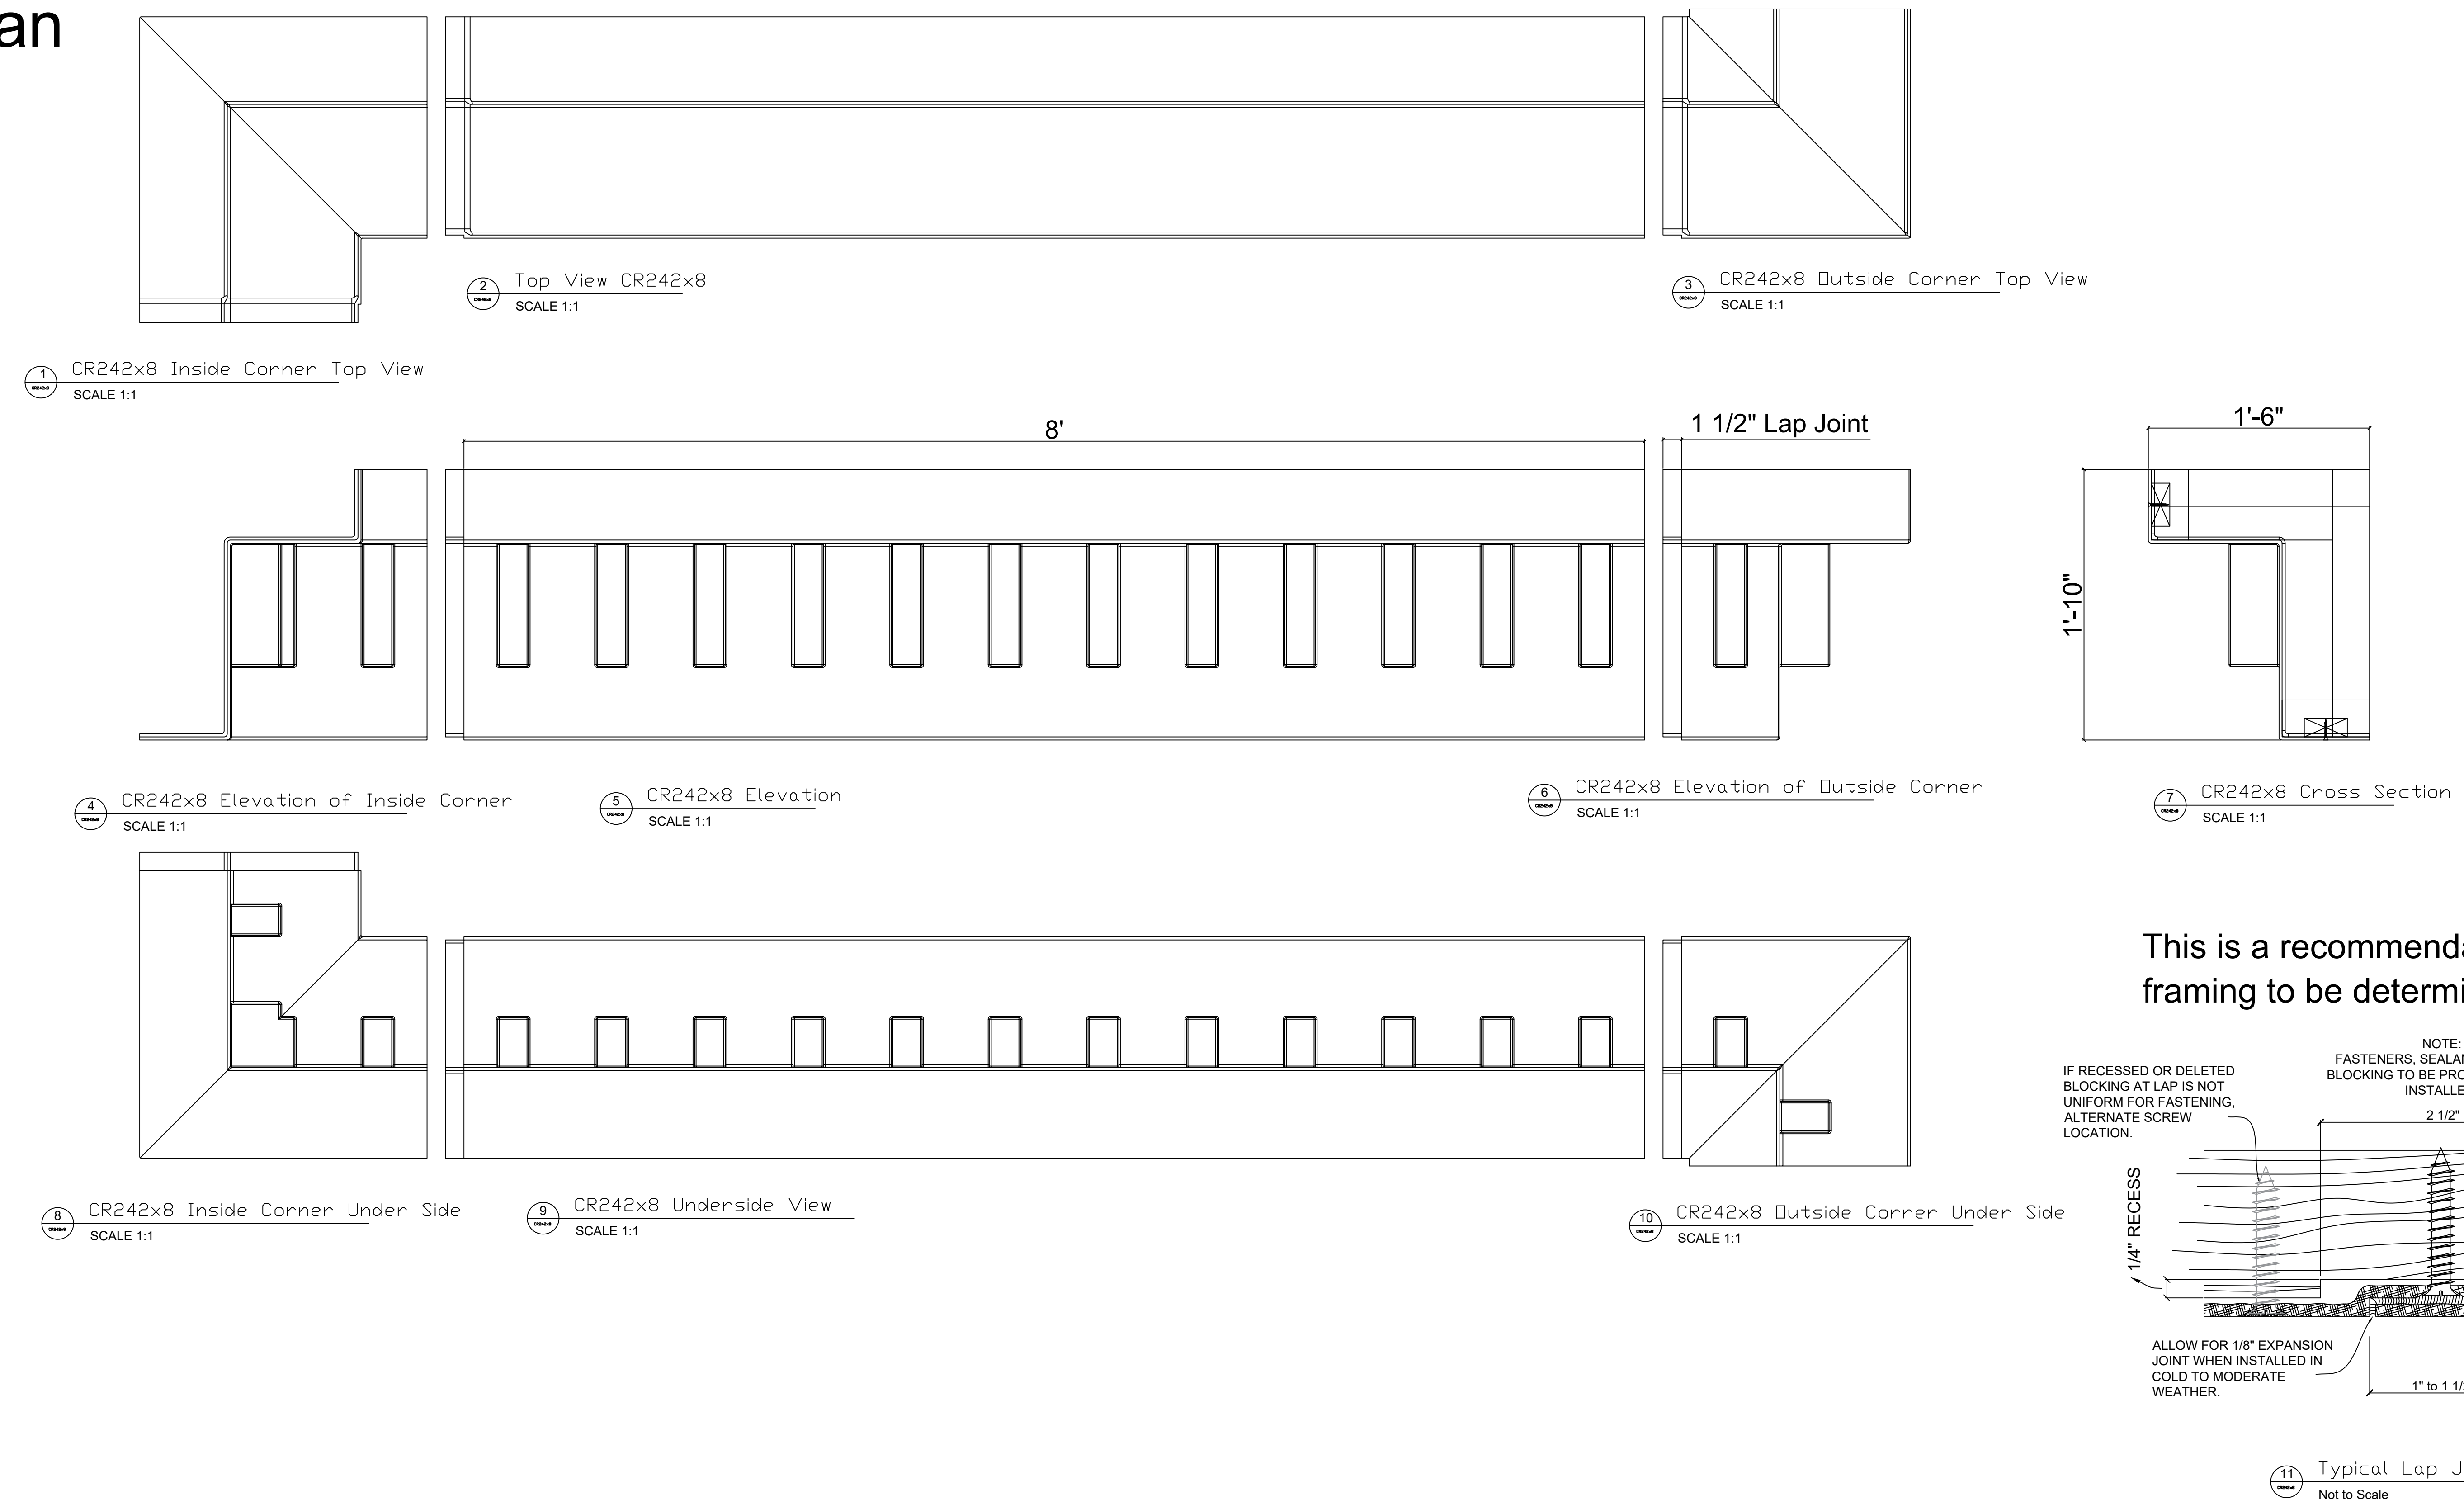

Fiberglass Cornice by: Royal Corinthian
Profile: CR242x8
1'-10" H x 1'-6" P x 96" L

Available in:
Paint Grade (white gel coat finish)
Pre-Finished (colored gel coat)
Stone Finish (textured or smooth)
Granite Finish (smooth granite look)

Manufactured by: Royal Corinthian
T. 888-265-8661
F. 888-344-2937
www.royalcorinthian.com
royalcor@royalcorinthian.com

This is a recommendation. Actual framing to be determined by Engineer.