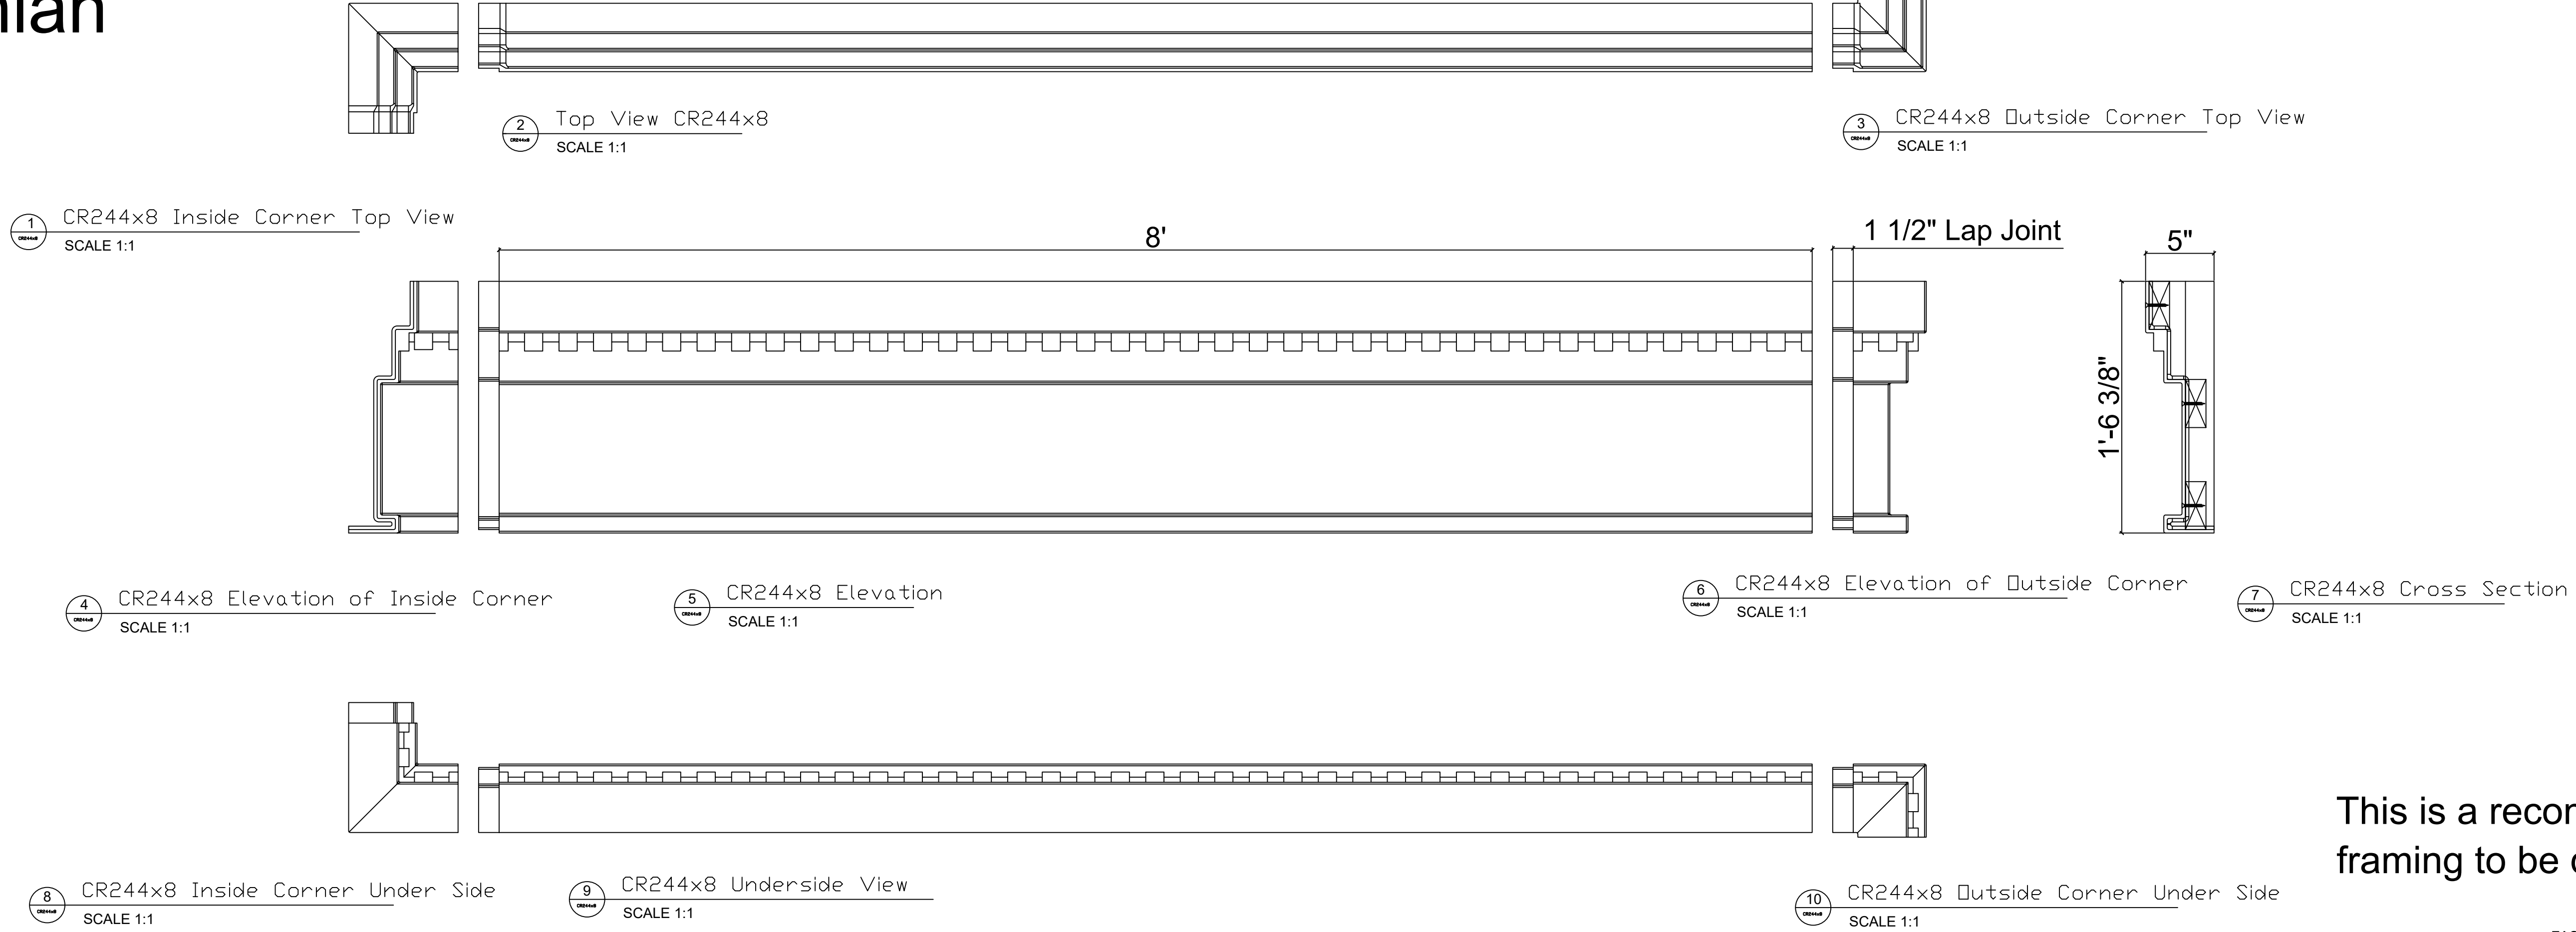

Fiberglass Cornice by: Royal Corinthian
Profile: CR244x8
1'-6 3/8" H x 5" P x 96" L

Available in:
Paint Grade (white gel coat finish)
Pre-Finished (colored gel coat)
Stone Finish (textured or smooth)
Granite Finish (smooth granite look)

Manufactured by: Royal Corinthian
T. 888-265-8661
F. 888-344-2937
www.royalcorinthian.com
royalcor@royalcorinthian.com