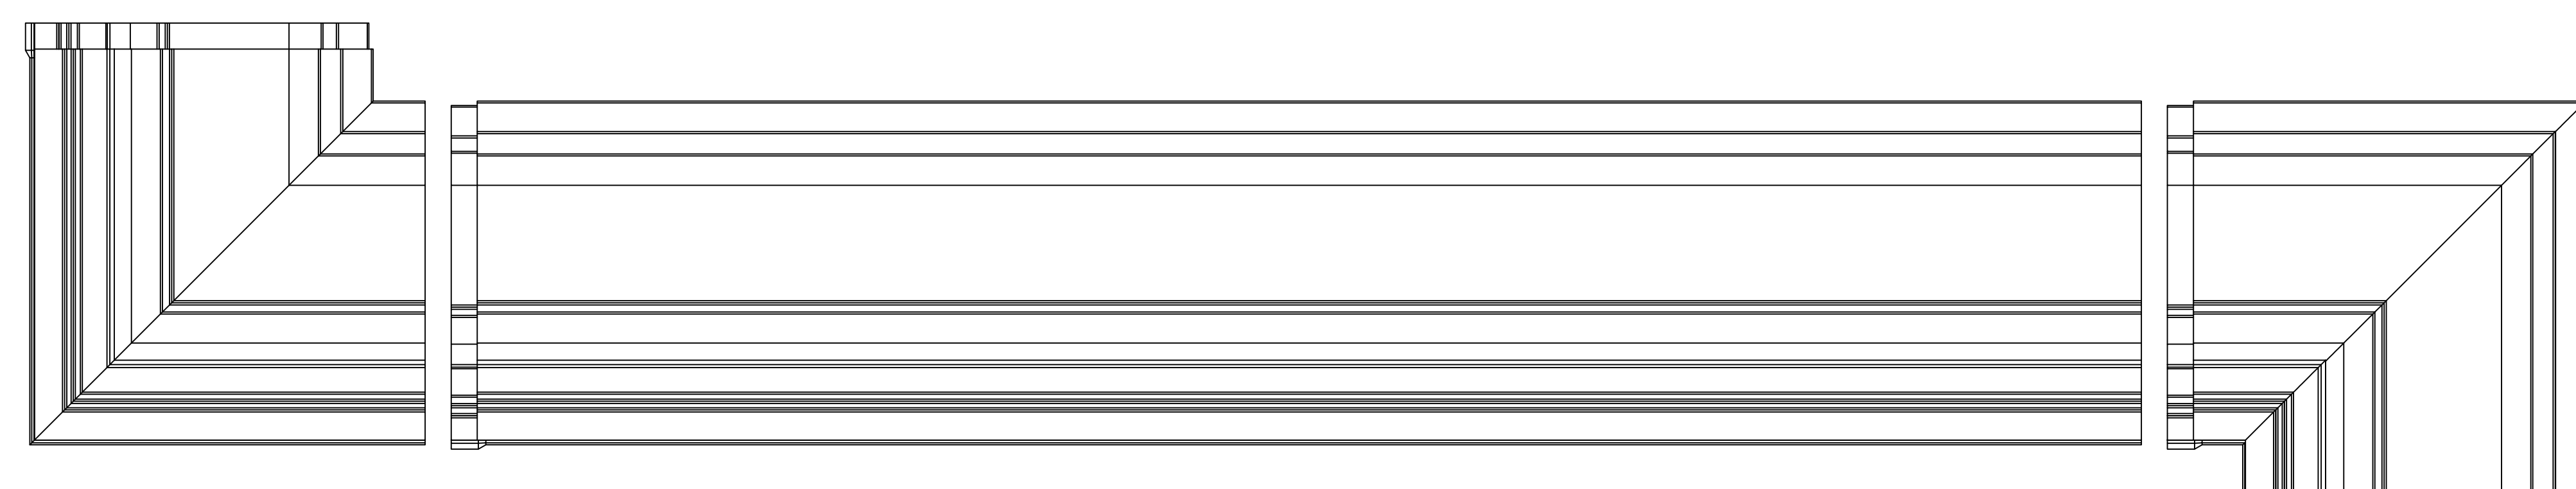

Fiberglass Cornice by: Royal Corinthian
 Profile: CR247x8
 4'-9 1/2" H x 1'-7 13/16" P x 96" L

Available in:
 Paint Grade (white gel coat finish)
 Pre-Finished (colored gel coat)
 Stone Finish (textured or smooth)
 Granite Finish (smooth granite look)

4 CR247x8 Elevation of Inside Corner
SCALE 1:1

5 CR247x8 Elevation
SCALE 1:1

6 CR247x8 Elevation of Outside Corner
SCALE 1:1

7 CR247x8 Cross Section
SCALE 1:1

8 CR247x8 Inside Corner Under Side
SCALE 1:1

9 CR247x8 Underside View
SCALE 1:1