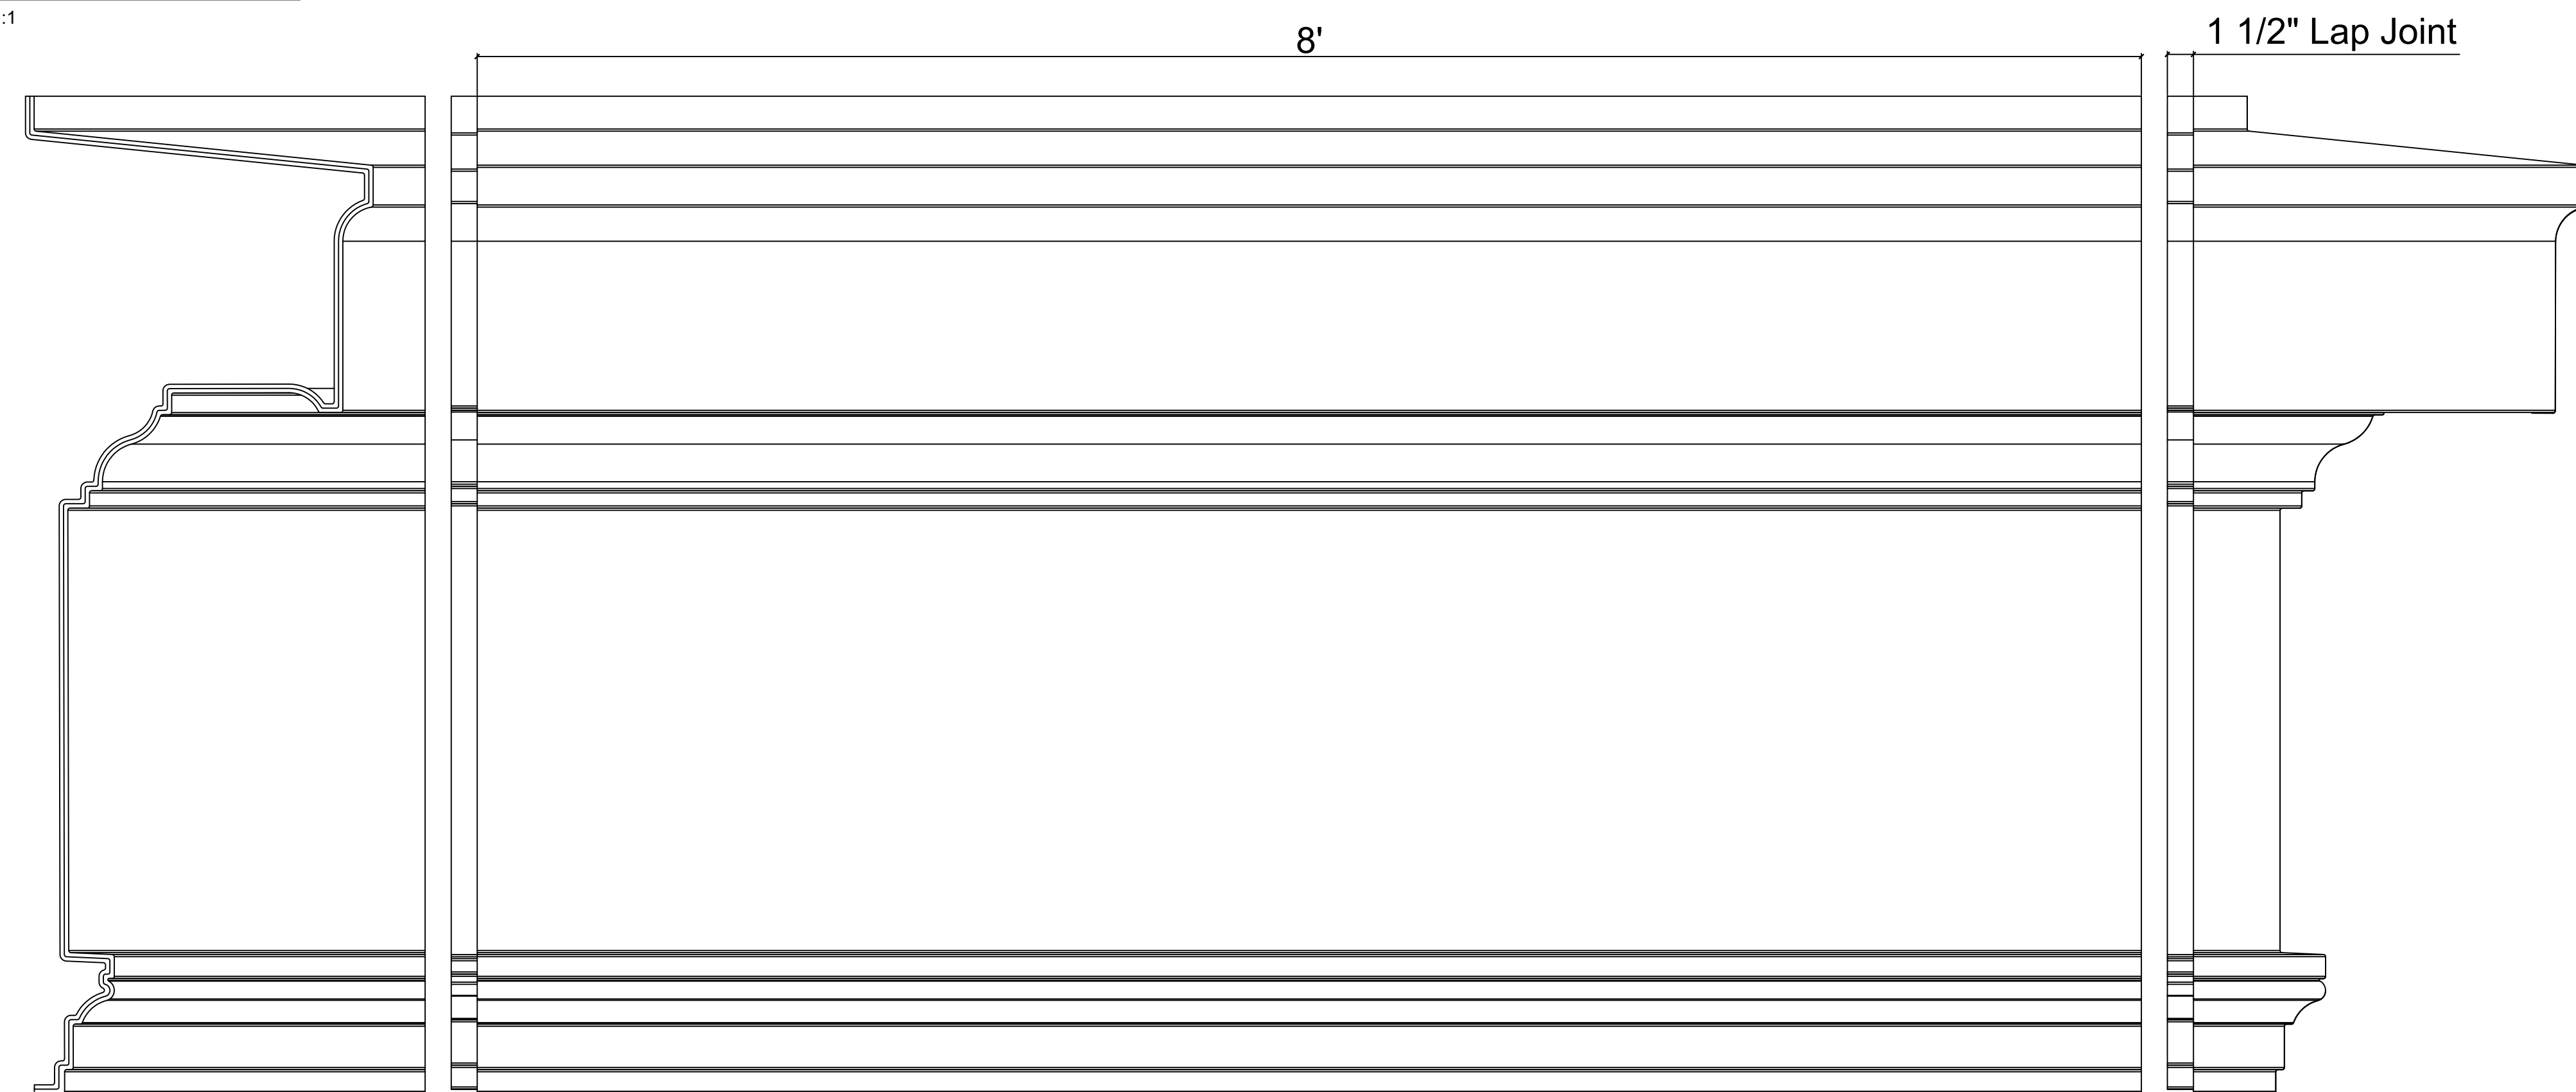

Fiberglass Cornice by: Royal Corinthian
 Profile: CR247x8
 4'-9 1/2" H x 1'-7 13/16" P x 96" L

Available in:
 Paint Grade (white gel coat finish)
 Pre-Finished (colored gel coat)
 Stone Finish (textured or smooth)
 Granite Finish (smooth granite look)

Manufactured by: Royal Corinthian
 T. 888-265-8661
 F. 888-344-2937
www.royalcorinthian.com
royalcor@royalcorinthian.com

2 Top View CR247x8
SCALE 1:1

3 CR247x8 Outside Corner Top View
SCALE 1:1

1 CR247x8 Inside Corner Top View
SCALE 1:1

4 CR247x8 Elevation of Inside Corner
SCALE 1:1

5 CR247x8 Elevation
SCALE 1:1

6 CR247x8 Elevation of Outside Corner
SCALE 1:1

7 CR247x8 Cross Section
SCALE 1:1

8 CR247x8 Inside Corner Under Side
SCALE 1:1

9 CR247x8 Underside View
SCALE 1:1