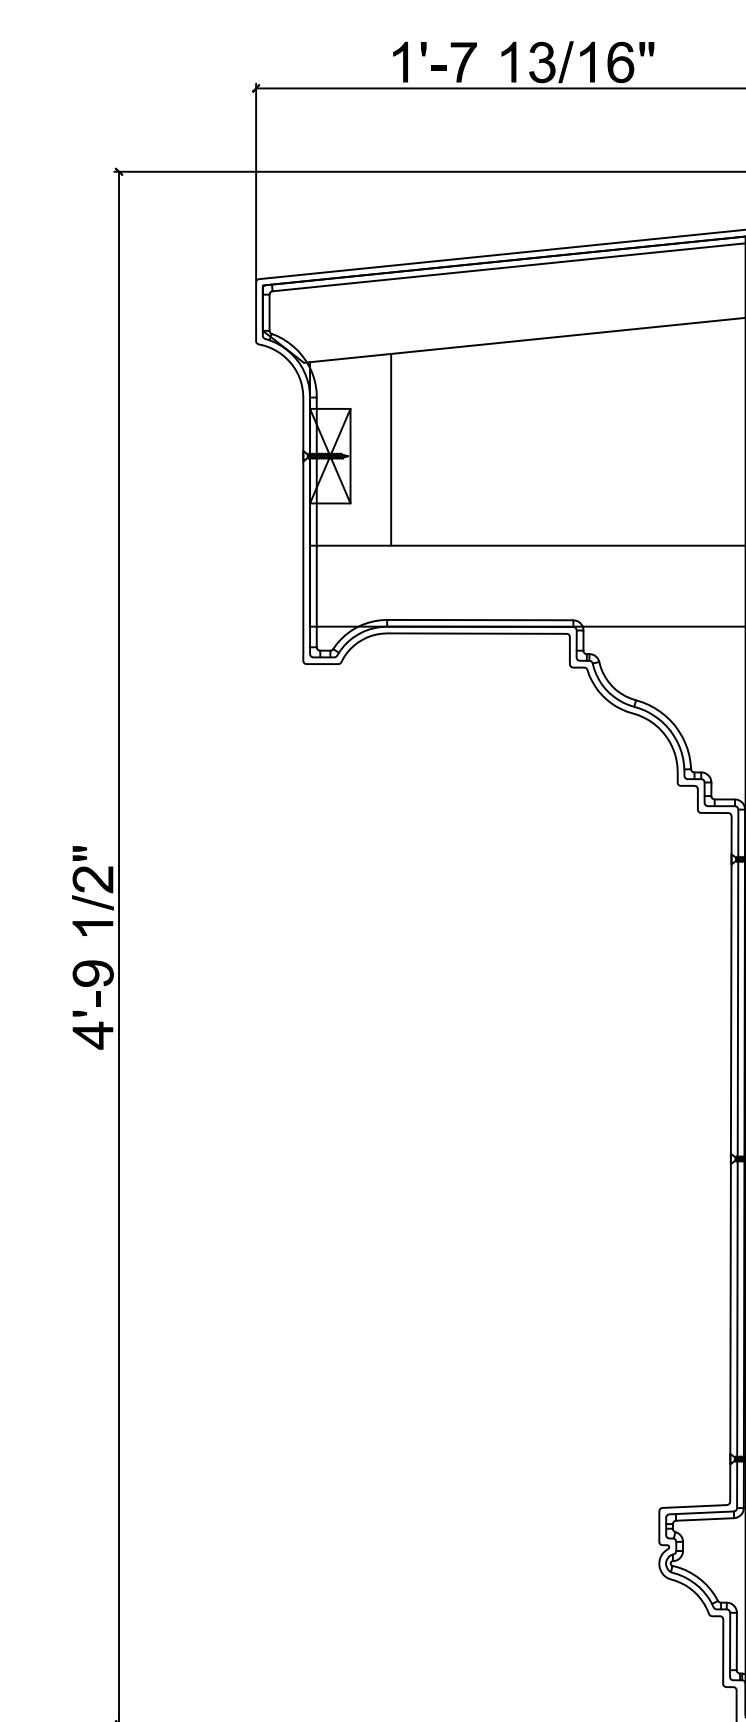

Fiberglass Cornice by: Royal Corinthian
 Profile: CR247x8
 4'-9 1/2" H x 1'-7 13/16" P x 96" L

Available in:
 Paint Grade (white gel coat finish)
 Pre-Finished (colored gel coat)
 Stone Finish (textured or smooth)
 Granite Finish (smooth granite look)

Manufactured by: Royal Corinthian
 T. 888-265-8661
 F. 888-344-2937
www.royalcorinthian.com
royalcor@royalcorinthian.com

2 Top View CR247x8
SCALE 1:1

3 CR247x8 Outside Corner Top View
SCALE 1:1

1 CR247x8 Inside Corner Top View
SCALE 1:1

4 CR247x8 Elevation of Inside Corner
SCALE 1:1

5 CR247x8 Elevation
SCALE 1:1

6 CR247x8 Elevation of Outside Corner
SCALE 1:1

7 CR247x8 Cross Section
SCALE 1:1

8 CR247x8 Inside Corner Under Side
SCALE 1:1

9 CR247x8 Underside View
SCALE 1:1

10 CR247x8 Outside Corner Under Side
SCALE 1:1

This is a recommendation. Actual framing to be determined by Engineer.

11 Typical Lap Joint Detail
Not to Scale