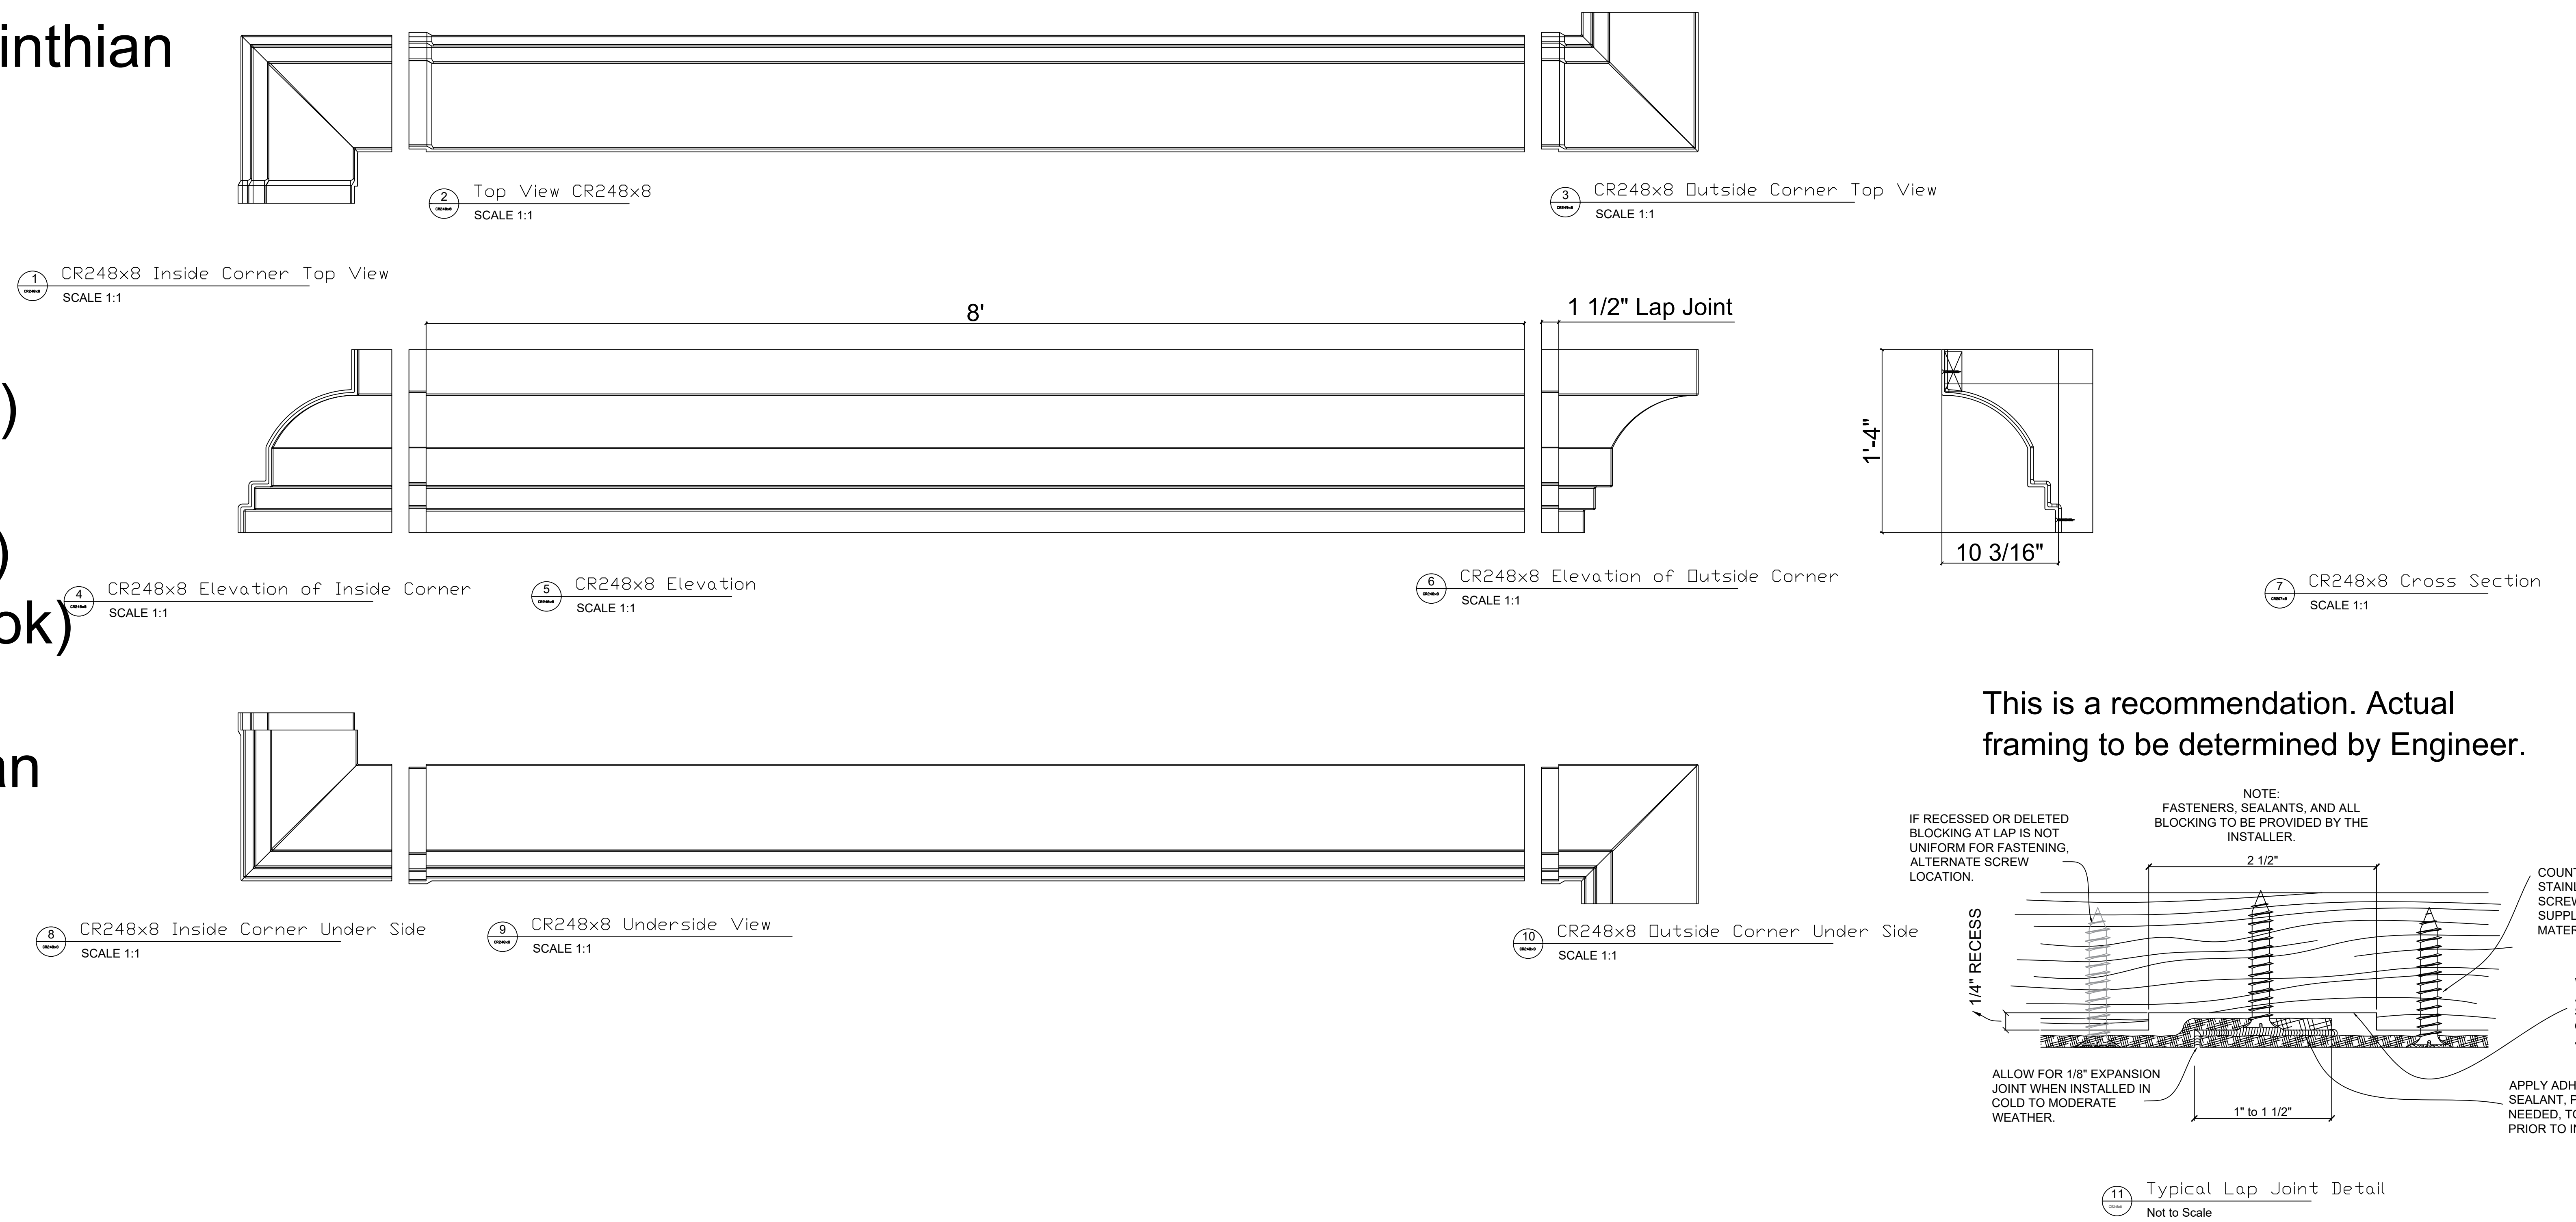

Fiberglass Cornice by: Royal Corinthian
 Profile: CR248x8
 1'-4" H x 10 3/16" P x 96" L

Available in:
 Paint Grade (white gel coat finish)
 Pre-Finished (colored gel coat)
 Stone Finish (textured or smooth)
 Granite Finish (smooth granite look)

Manufactured by: Royal Corinthian
 T. 888-265-8661
 F. 888-344-2937
www.royalcorinthian.com
royalcor@royalcorinthian.com

This is a recommendation. Actual framing to be determined by Engineer.