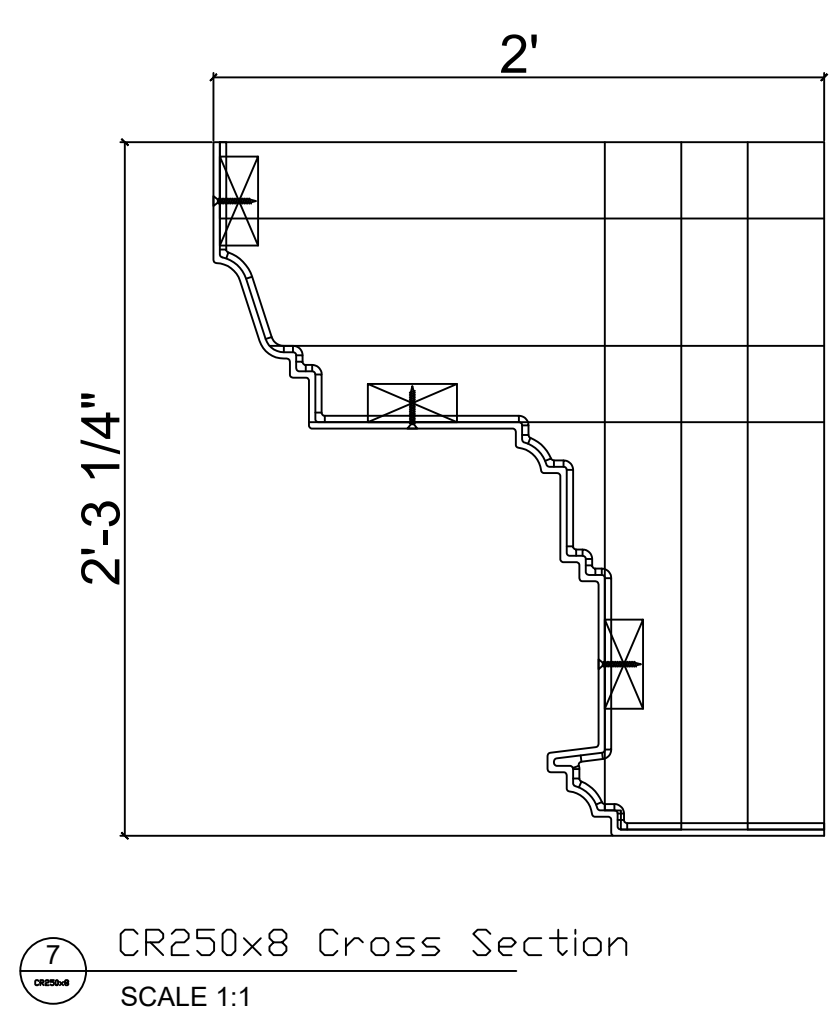

Fiberglass Cornice by: Royal Corinthian
Profile: CR250x8
2'-3 1/4" H x 2' P x 96" L

Available in:
Paint Grade (white gel coat finish)
Pre-Finished (colored gel coat)
Stone Finish (textured or smooth)
Granite Finish (smooth granite look)

Manufactured by: Royal Corinthian
T. 888-265-8661
F. 888-344-2937
www.royalcorinthian.com
royalcor@royalcorinthian.com

This is a recommendation. Actual framing to be determined by Engineer.