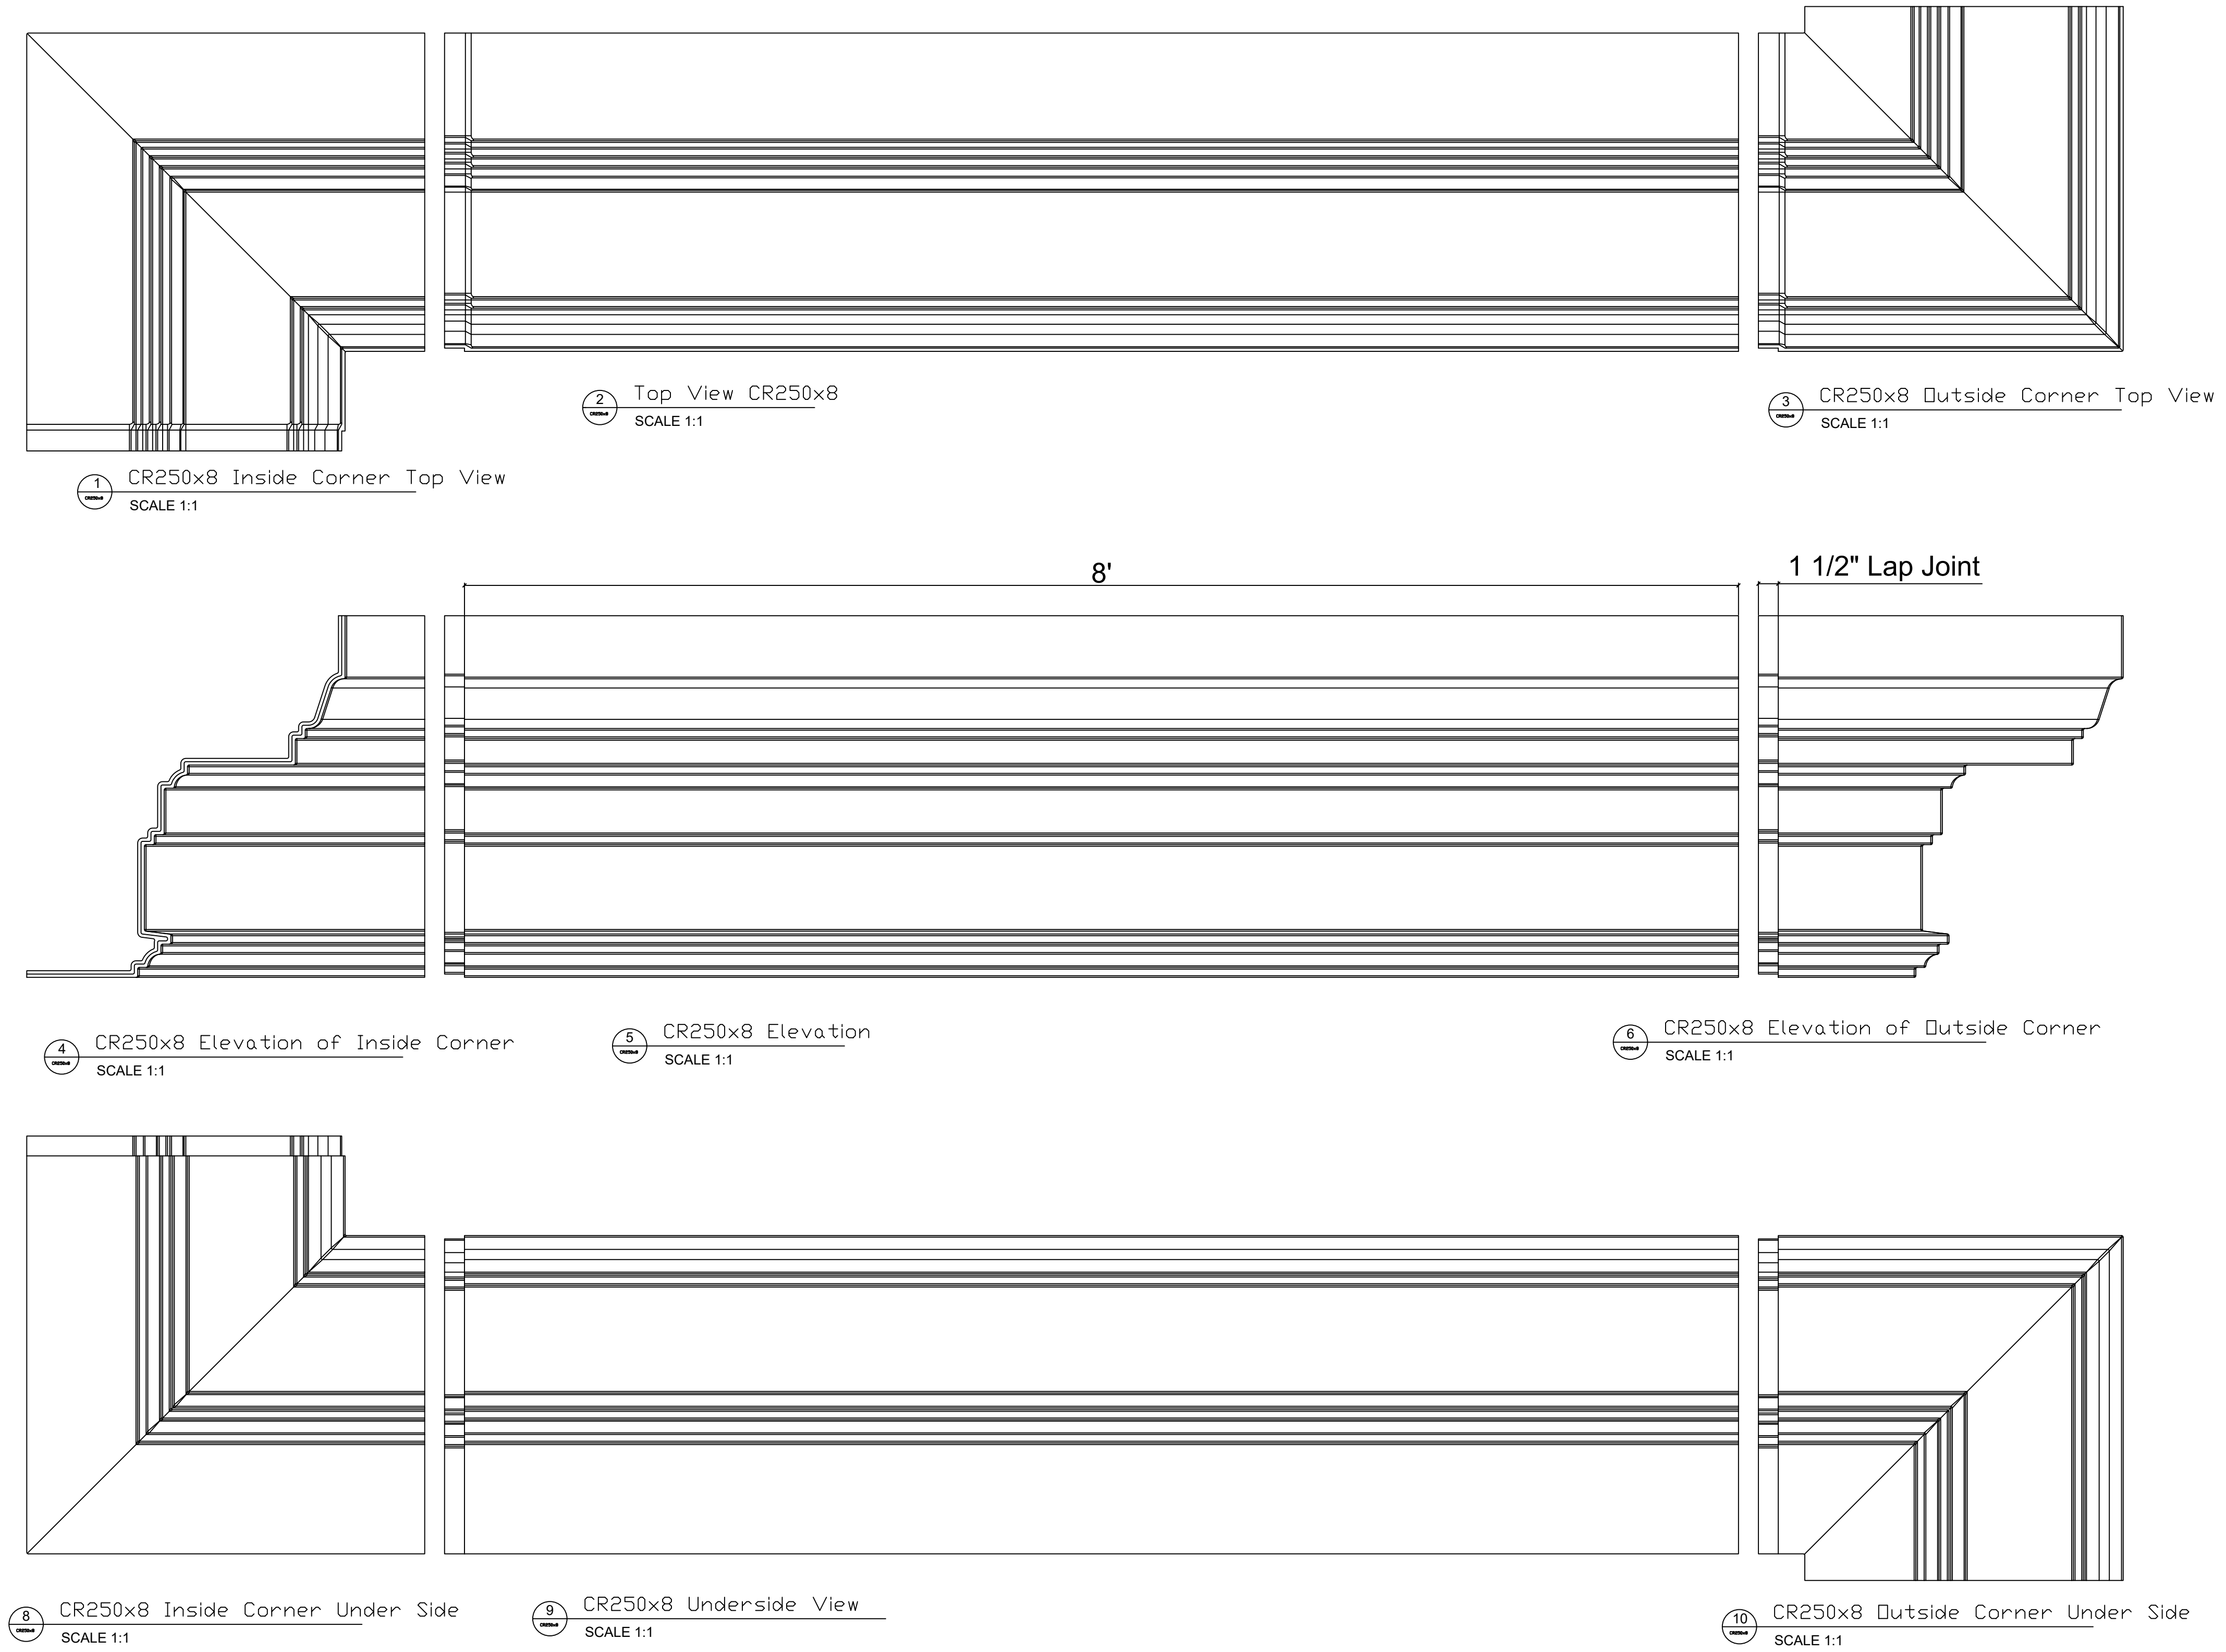

Fiberglass Cornice by: Royal Corinthian
 Profile: CR250x8
 2'-3 1/4" H x 2' P x 96" L

Available in:
 Paint Grade (white gel coat finish)
 Pre-Finished (colored gel coat)
 Stone Finish (textured or smooth)
 Granite Finish (smooth granite look)

Manufactured by: Royal Corinthian
 T. 888-265-8661
 F. 888-344-2937
www.royalcorinthian.com
royalcor@royalcorinthian.com

This is a recommendation. Actual framing to be determined by Engineer.

11 Typical Lap Joint Detail