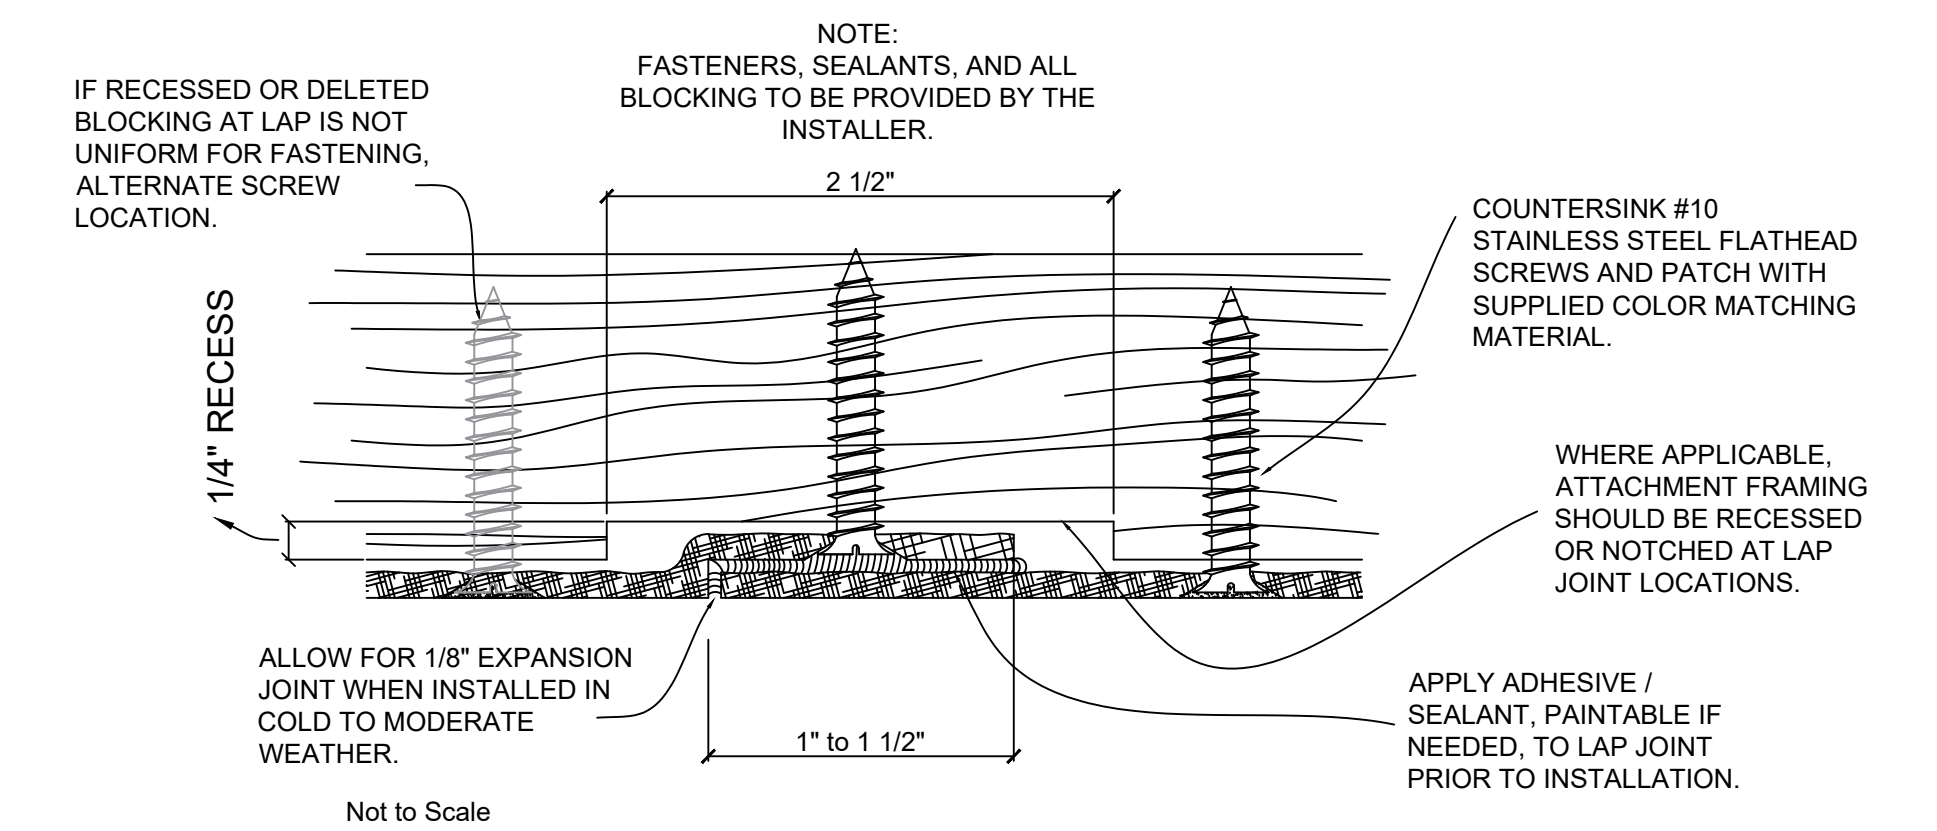

11 Typical Lap Joint Detail