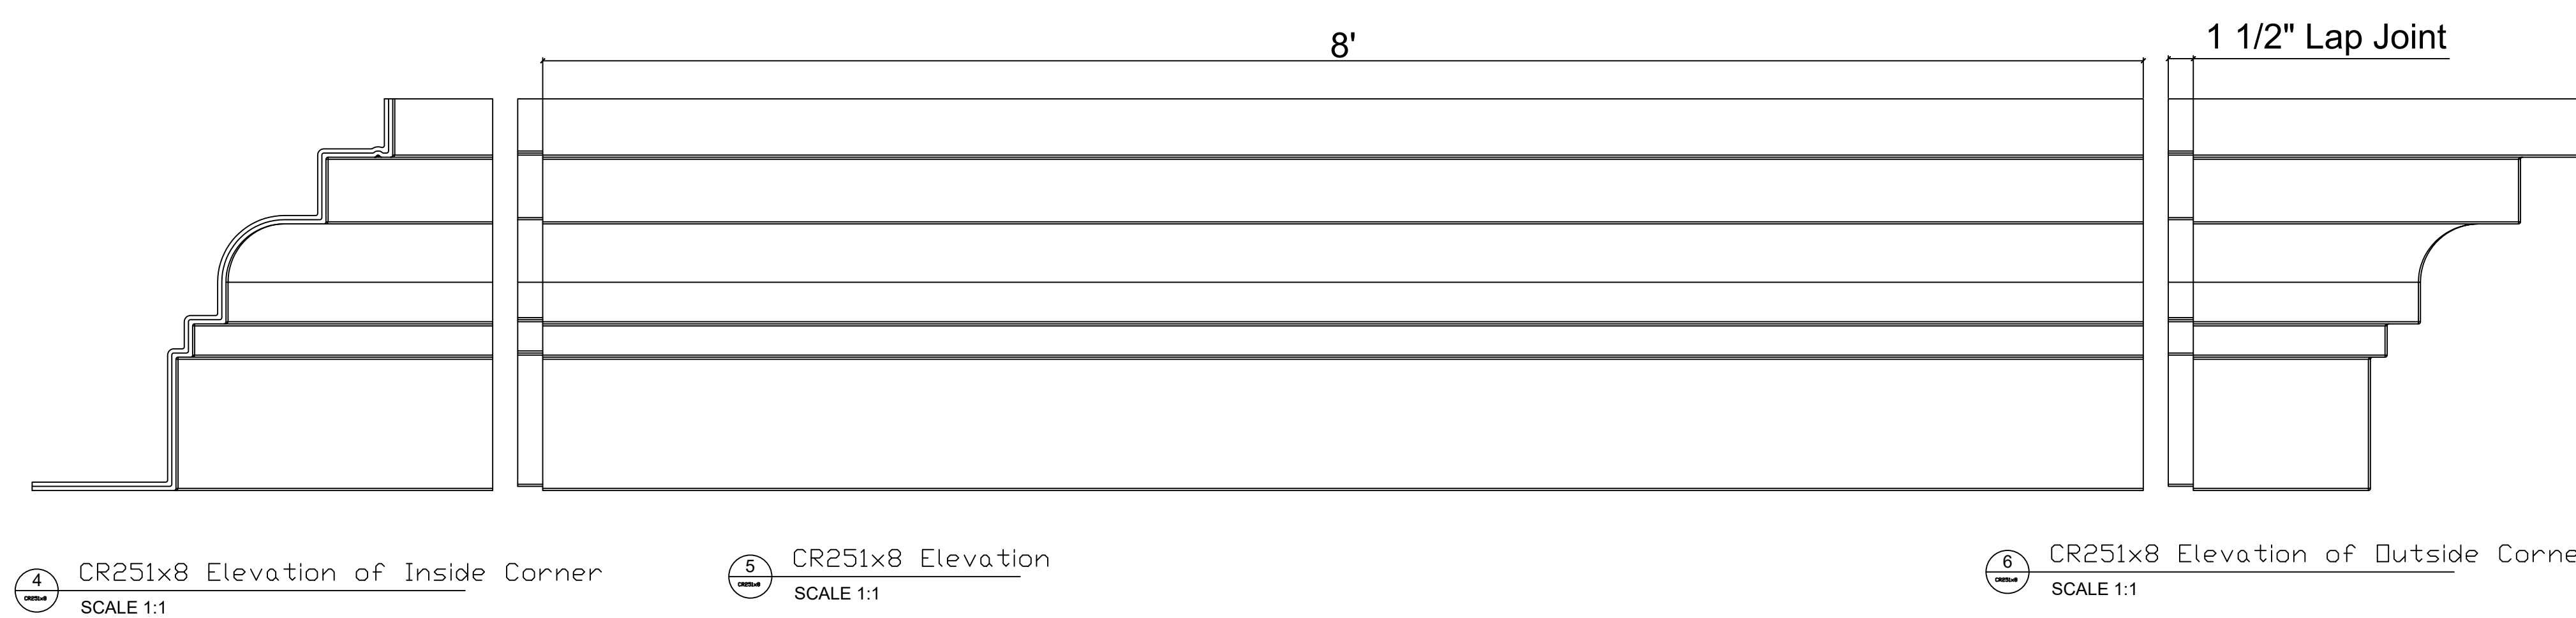

Fiberglass Cornice by: Royal Corinthian
Profile: CR251x8
1'-11 1/2" H x 1'-9 5/8" P x 96" L

Available in:
Paint Grade (white gel coat finish)
Pre-Finished (colored gel coat)
Stone Finish (textured or smooth)
Granite Finish (smooth granite look)

Manufactured by: Royal Corinthian
T. 888-265-8661
F. 888-344-2937
www.royalcorinthian.com
royalcor@royalcorinthian.com