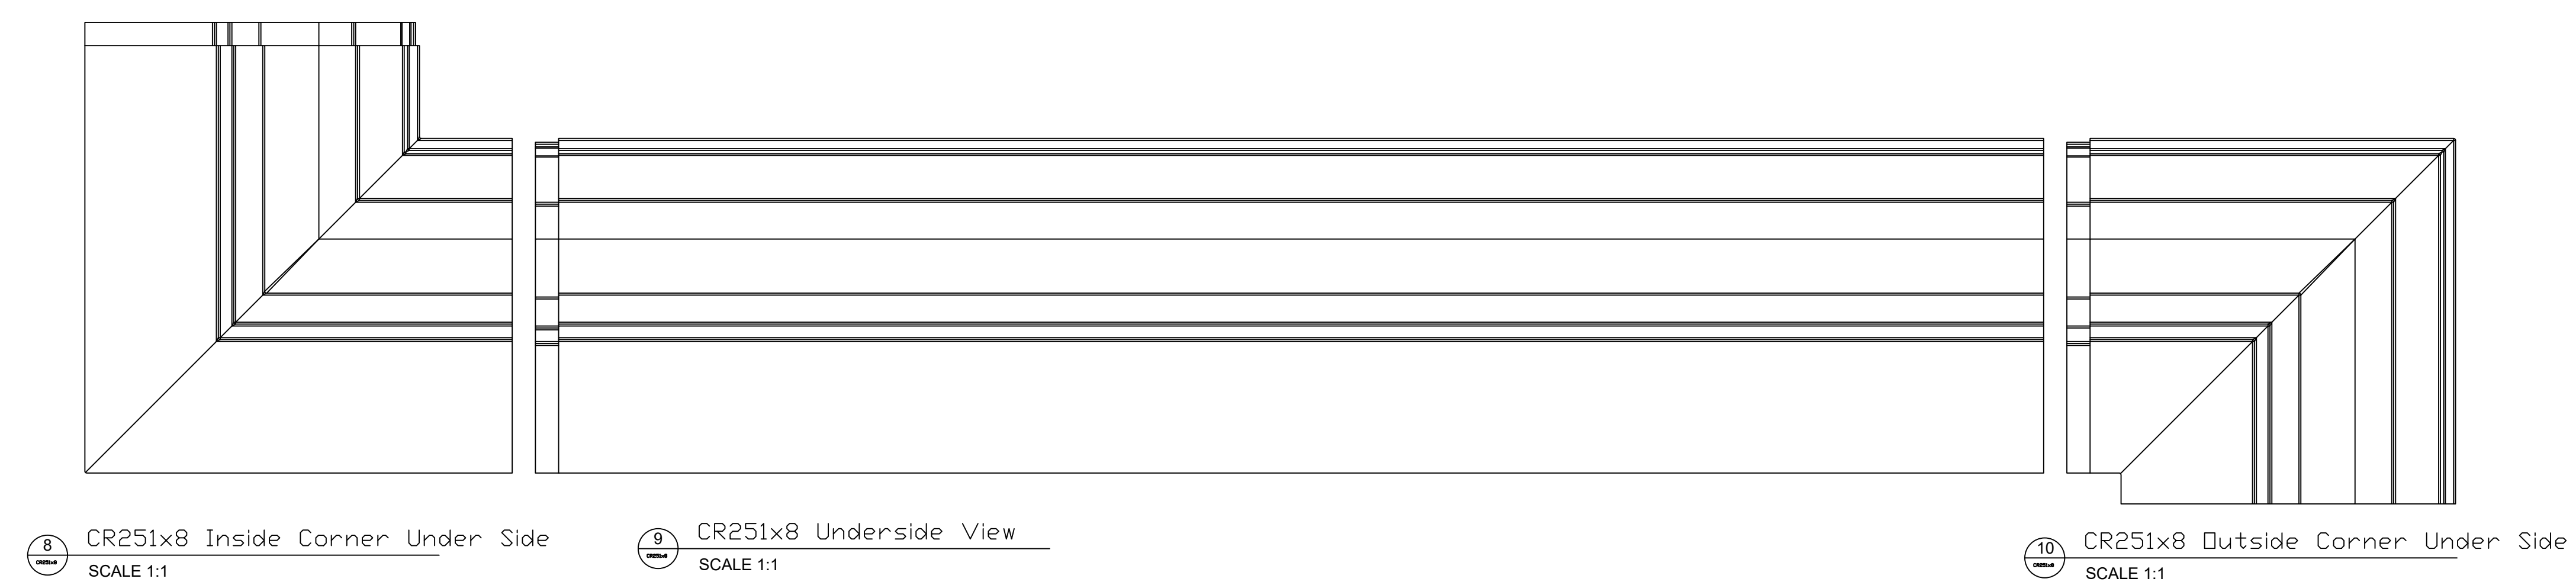

Fiberglass Cornice by: Royal Corinthian
Profile: CR251x8
1'-11 1/2" H x 1'-9 5/8" P x 96" L

Available in:
Paint Grade (white gel coat finish)
Pre-Finished (colored gel coat)
Stone Finish (textured or smooth)
Granite Finish (smooth granite look)

Manufactured by: Royal Corinthian
T. 888-265-8661
F. 888-344-2937
www.royalcorinthian.com
royalcor@royalcorinthian.com