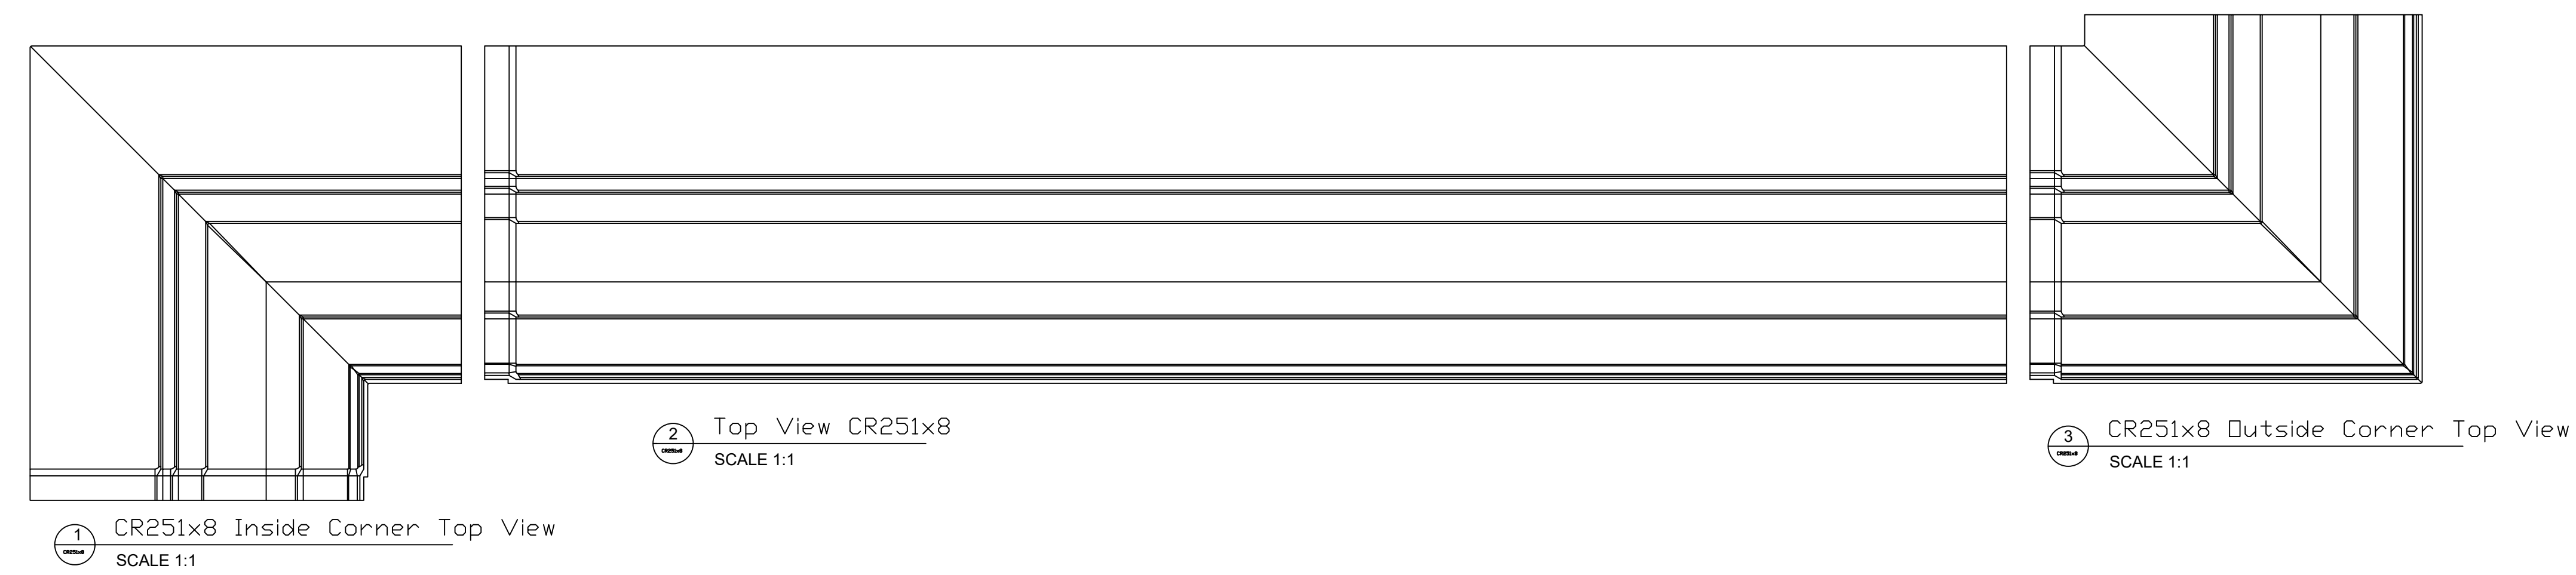

Fiberglass Cornice by: Royal Corinthian
Profile: CR251x8
1'-11 1/2" H x 1'-9 5/8" P x 96" L

Available in:
Paint Grade (white gel coat finish)
Pre-Finished (colored gel coat)
Stone Finish (textured or smooth)
Granite Finish (smooth granite look)

Manufactured by: Royal Corinthian
T. 888-265-8661
F. 888-344-2937
www.royalcorinthian.com
royalcor@royalcorinthian.com