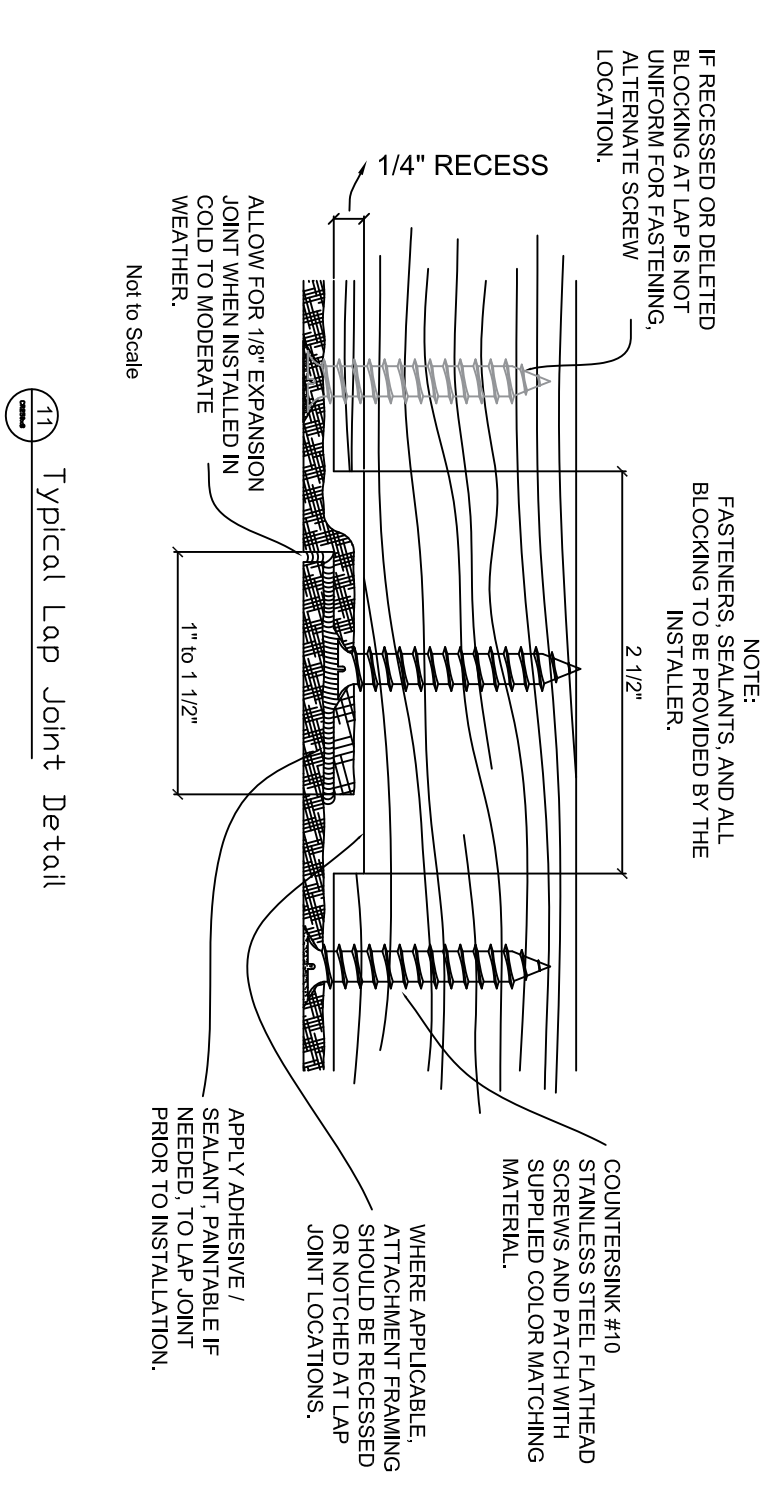

Fiberglass Cornice by: Royal Corinthian
 Profile: CR253x8
 4'-1 1/2" H x 1'-3 1/4" P x 96" L

Available in:

Paint Grade (white gel coat finish)
 Pre-Finished (colored gel coat)
 Stone Finish (textured or smooth)
 Granite Finish (smooth granite look)

Manufactured by: Royal Corinthian
 T, 888-265-8661
 F, 888-344-2937
 www.royalcorinthian.com
 royalcor@royalcorinthian.com

This is a recommendation. Actual framing to be determined by Engineer.