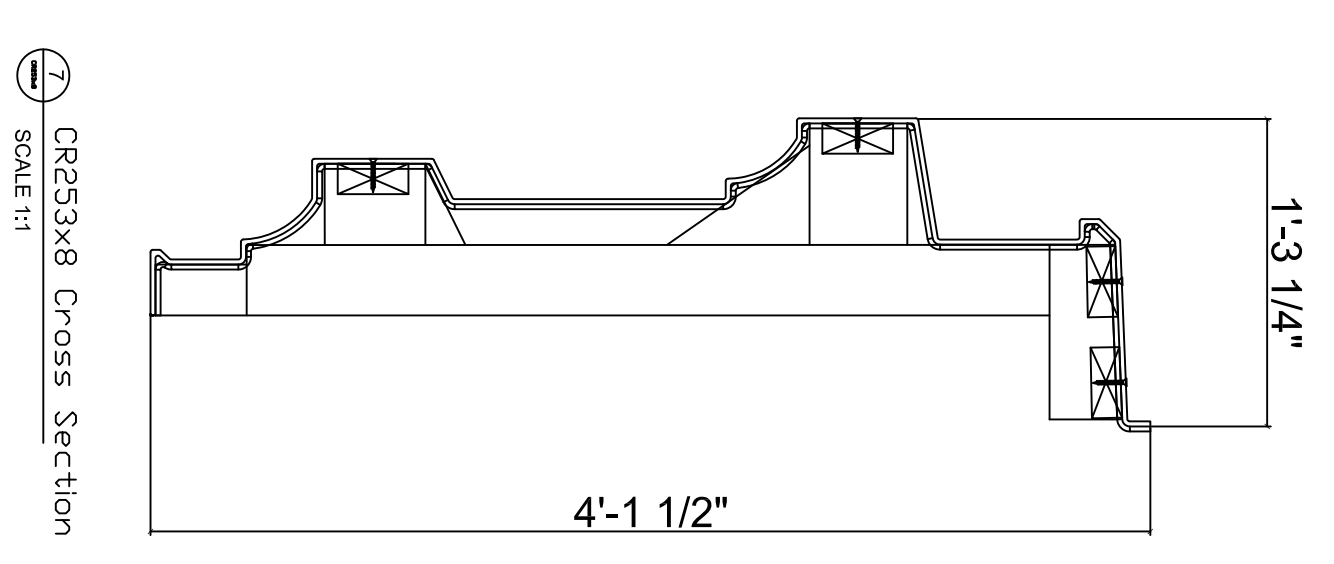

Fiberglass Cornice by: Royal Corinthian
Profile: CR253x8
4'-1 1/2" H x 1'-3 1/4" P x 96" L

Available in:

Paint Grade (white gel coat finish)
Pre-Finished (colored gel coat)
Stone Finish (textured or smooth)
Granite Finish (smooth granite look)

Manufactured by: Royal Corinthian
T, 888-265-8661
F, 888-344-2937
www.royalcorinthian.com
royalcor@royalcorinthian.com

This is a recommendation. Actual framing to be determined by Engineer.