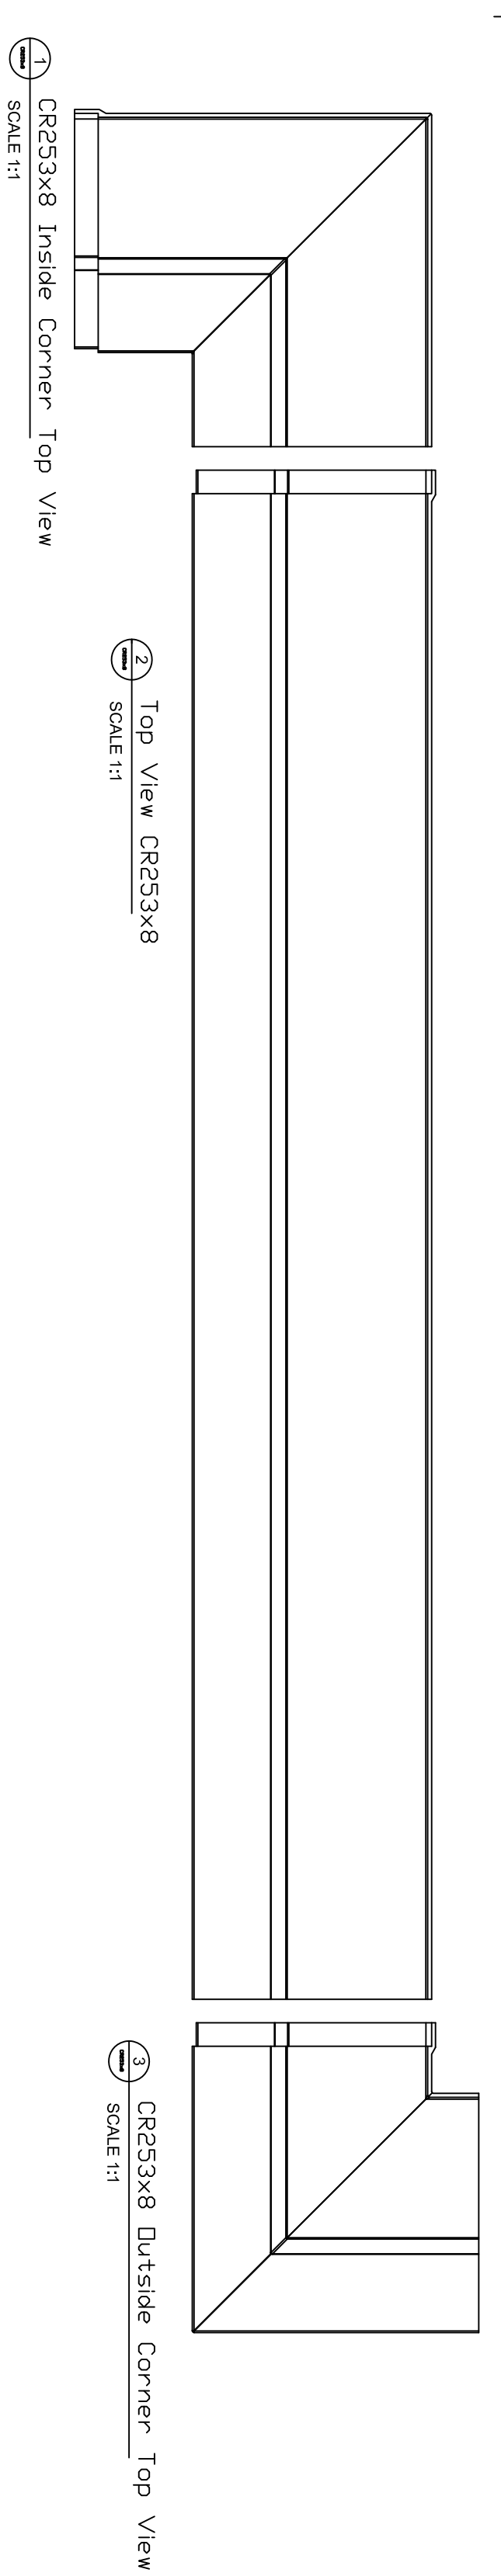

Fiberglass Cornice by: Royal Corinthian
 Profile: CR253x8
 4'-1 1/2" H x 1'-3 1/4" P x 96" L

Available in:

Paint Grade (white gel coat finish)
 Pre-Finished (colored gel coat)
 Stone Finish (textured or smooth)
 Granite Finish (smooth granite look)

Manufactured by: Royal Corinthian
 T, 888-265-8661
 F, 888-344-2937
 www.royalcorinthian.com
 royalcor@royalcorinthian.com

This is a recommendation. Actual framing to be determined by Engineer.