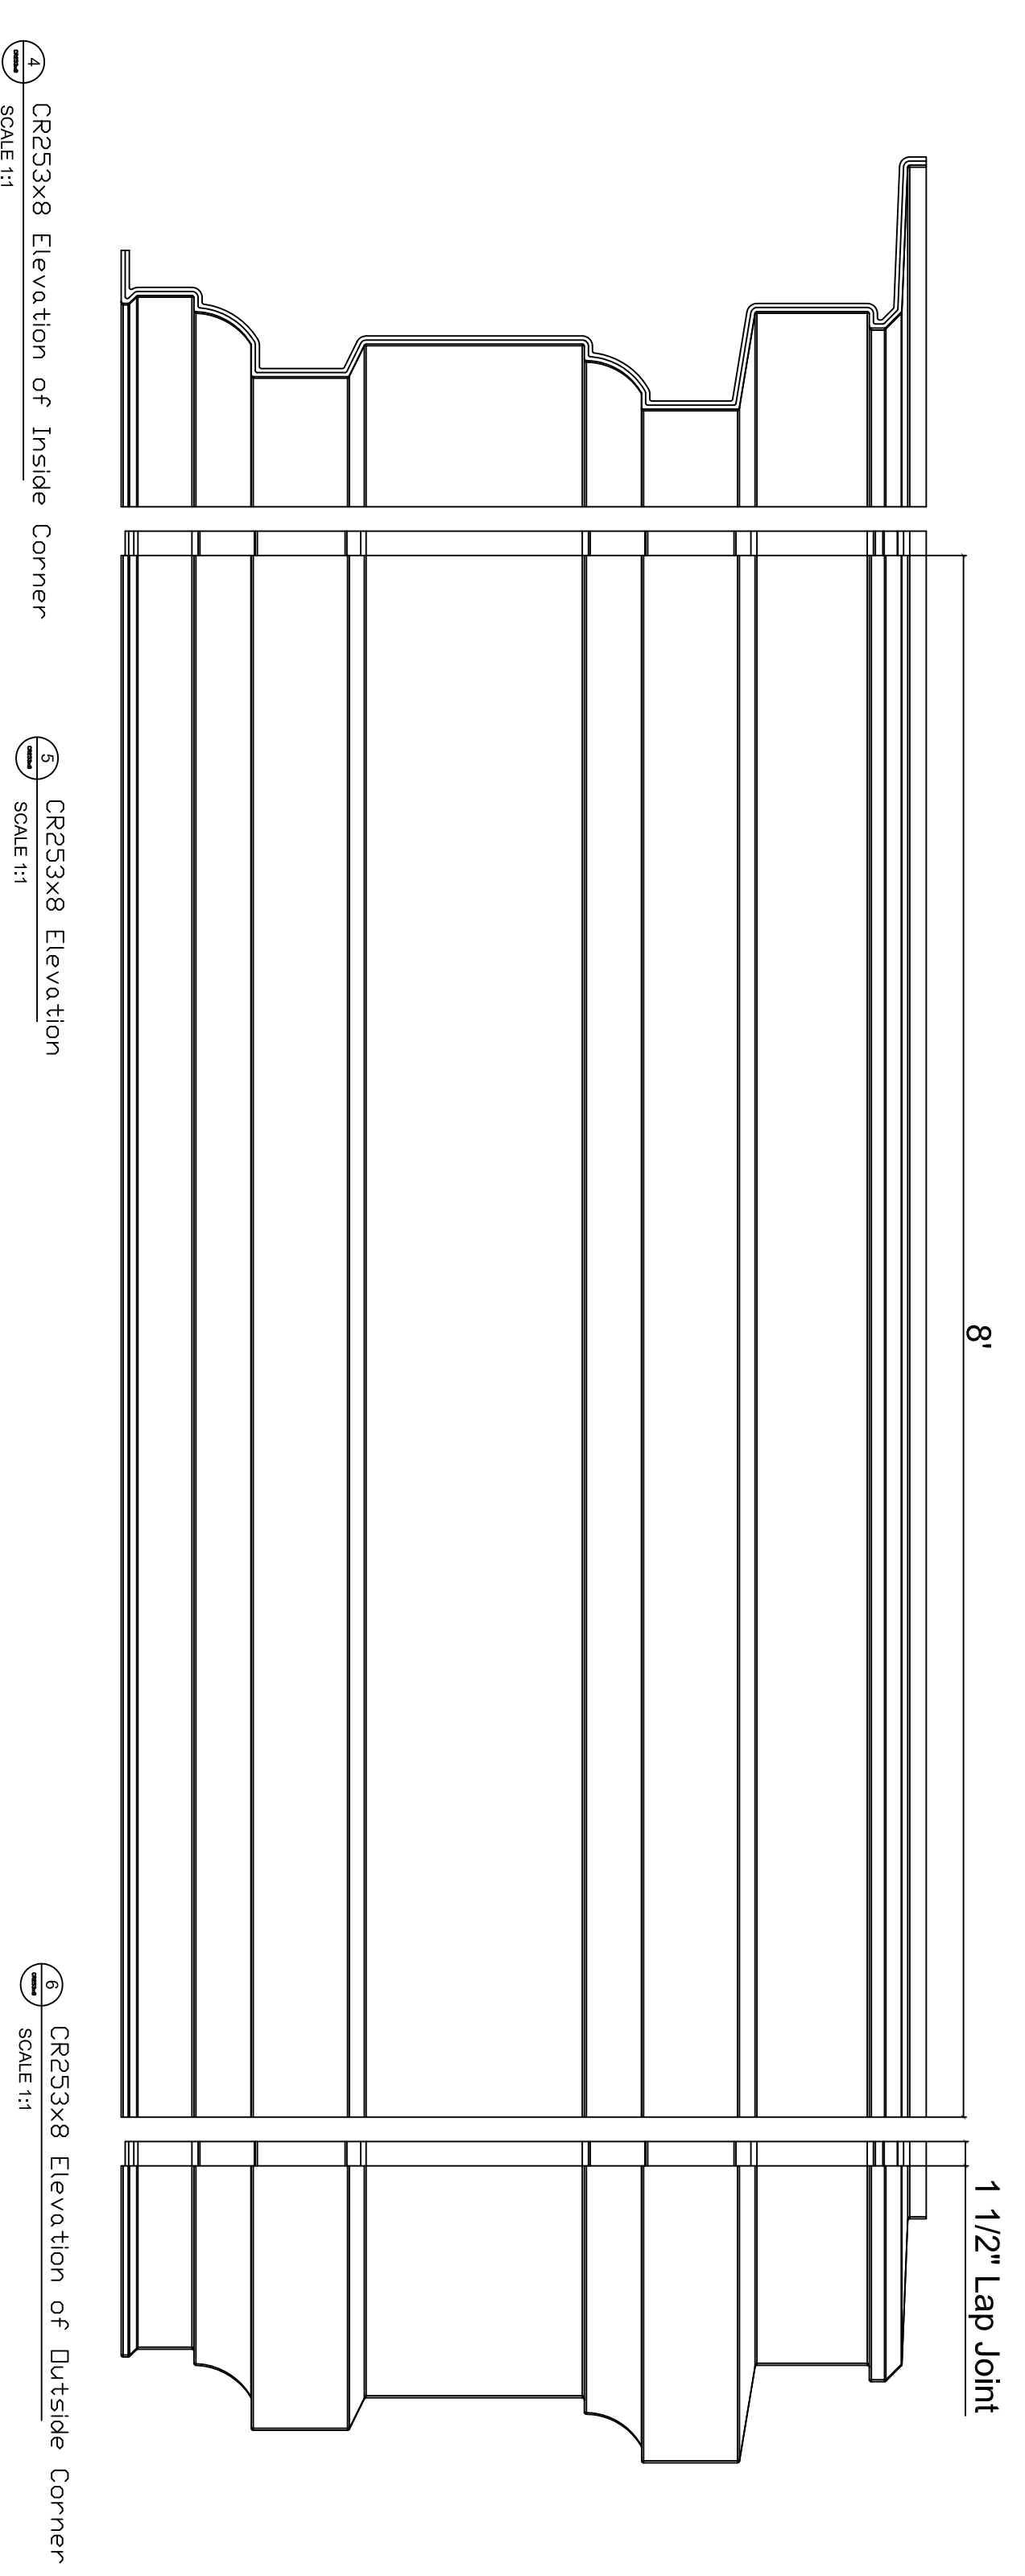

Fiberglass Cornice by: Royal Corinthian
 Profile: CR253x8
 4'-1 1/2" H x 1'-3 1/4" P x 96" L

Available in:

Paint Grade (white gel coat finish)
 Pre-Finished (colored gel coat)
 Stone Finish (textured or smooth)
 Granite Finish (smooth granite look)

Manufactured by: Royal Corinthian
 T, 888-265-8661
 F, 888-344-2937
 www.royalcorinthian.com
 royalcor@royalcorinthian.com

This is a recommendation. Actual framing to be determined by Engineer.