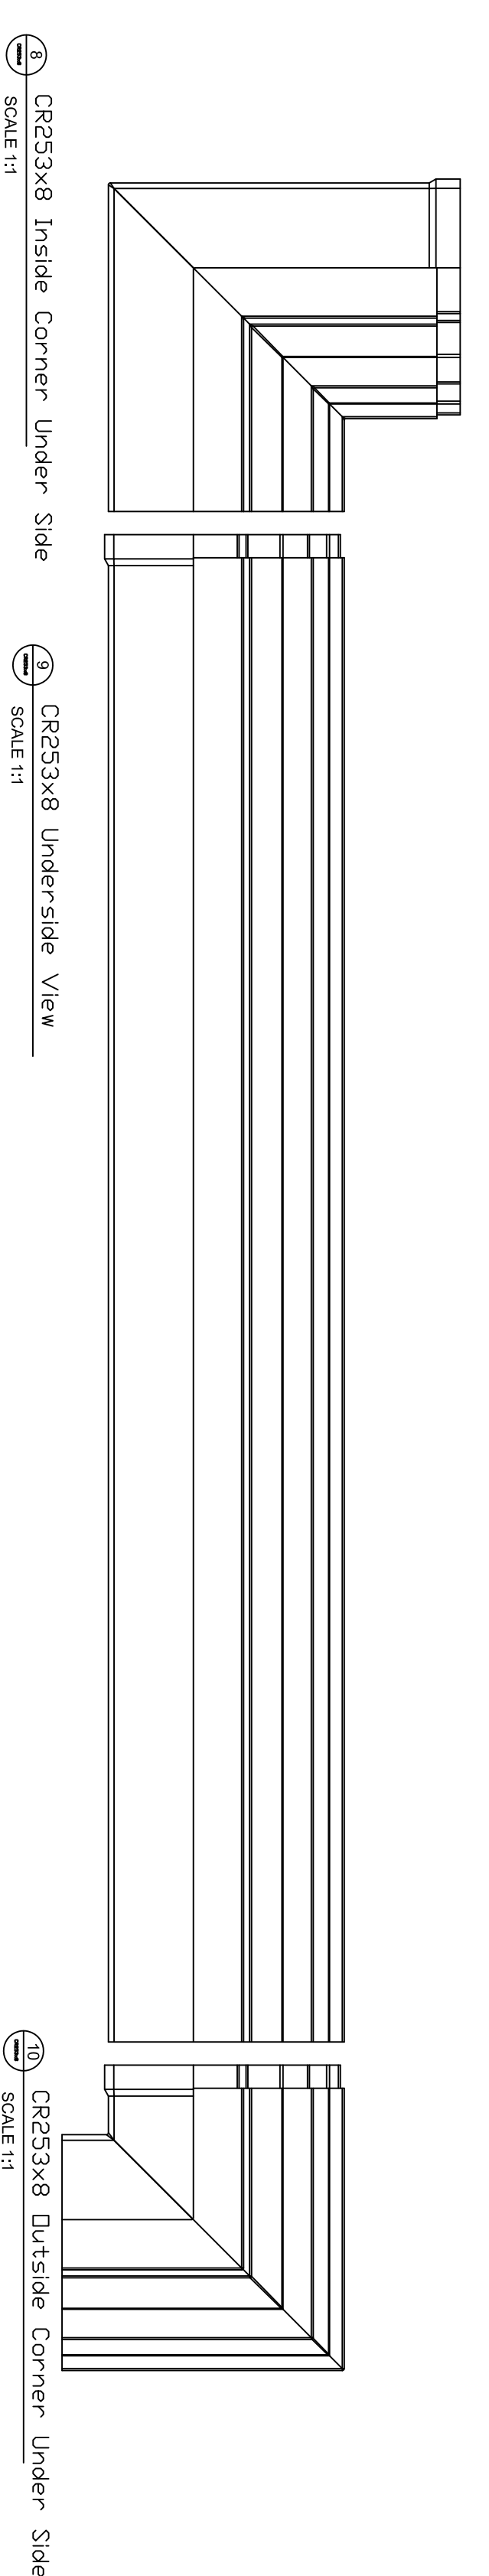

Fiberglass Cornice by: Royal Corinthian
 Profile: CR253x8
 4'-1 1/2" H x 1'-3 1/4" P x 96" L

Available in:

Paint Grade (white gel coat finish)
 Pre-Finished (colored gel coat)
 Stone Finish (textured or smooth)
 Granite Finish (smooth granite look)

Manufactured by: Royal Corinthian
 T, 888-265-8661
 F, 888-344-2937
 www.royalcorinthian.com
 royalcor@royalcorinthian.com

This is a recommendation. Actual framing to be determined by Engineer.