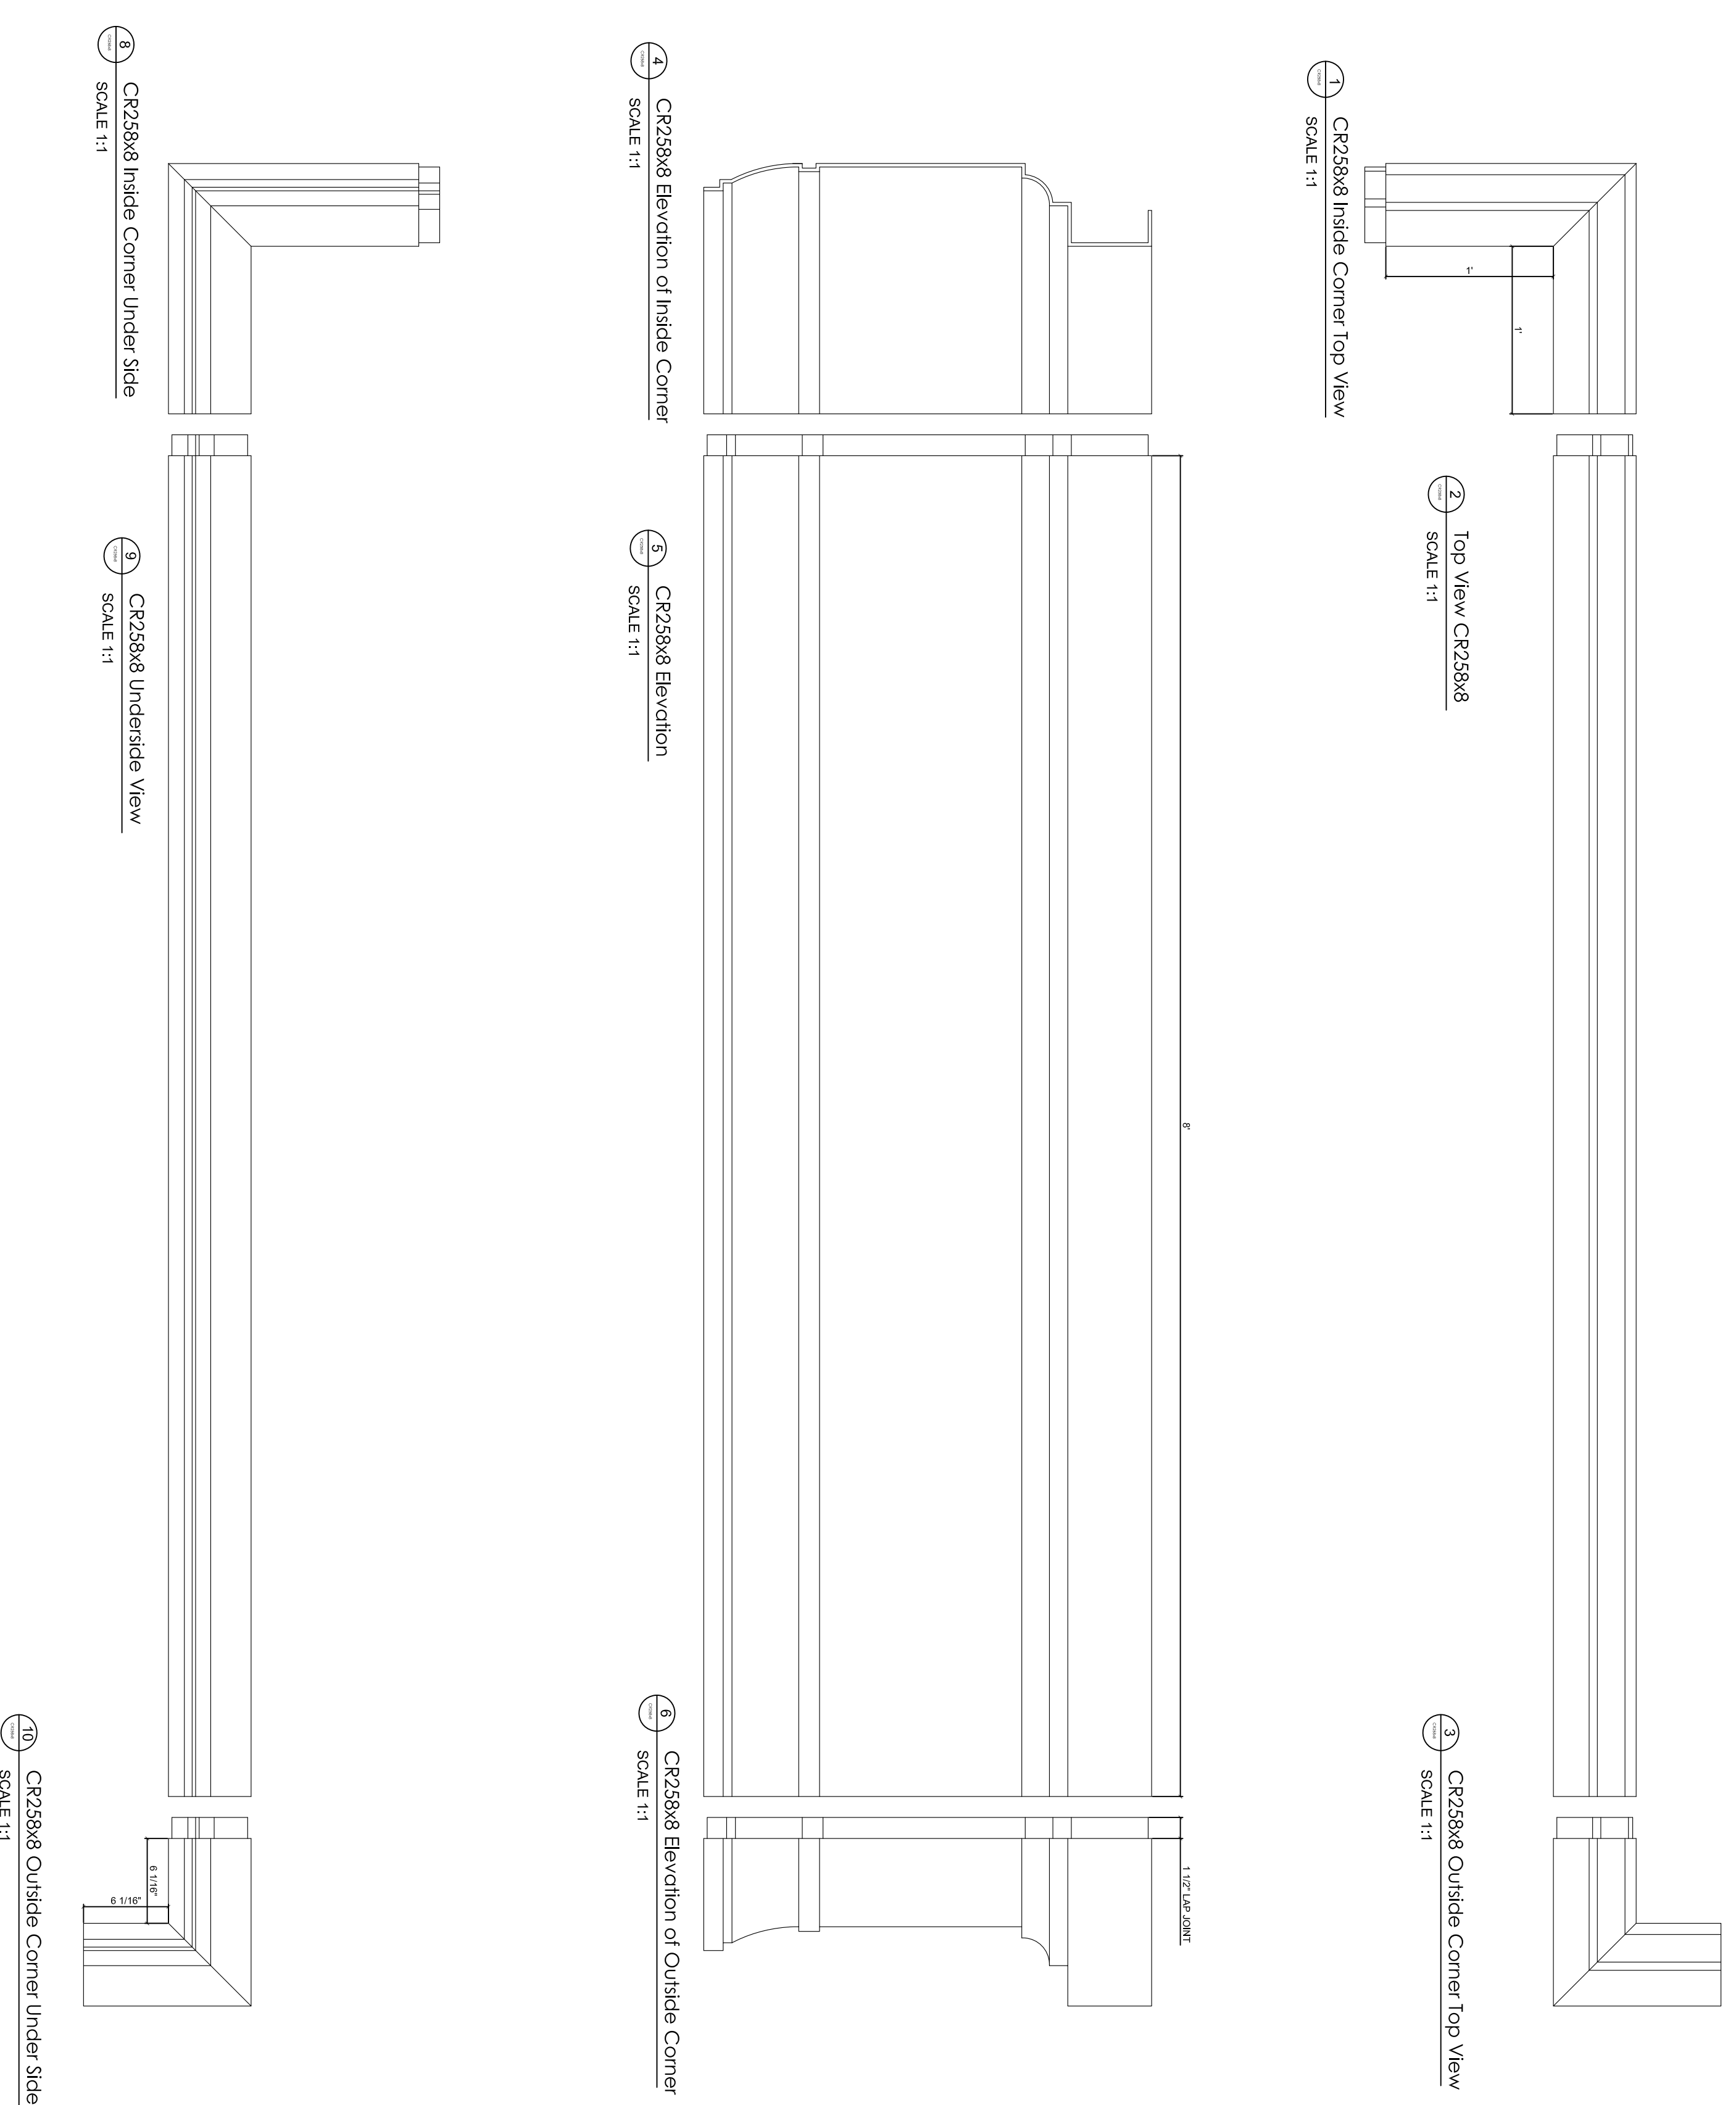

Fiberglass Cornice by: Royal Corinthian
 Profile: CR258x8
 2'-8 1/16" H x 5 15/16" P x 96" L

Available in:

- Paint Grade (white gel coat finish)
- Pre-Finished (colored gel coat)
- Stone Finish (textured or smooth)
- Granite Finish (smooth granite look)

Manufactured by: Royal Corinthian
 T. 888-265-8661
 F. 888-344-2937
 www.royalcorinthian.com
 royalcor@royalcorinthian.com

This is a recommendation. Actual framing to be determined by Engineer.