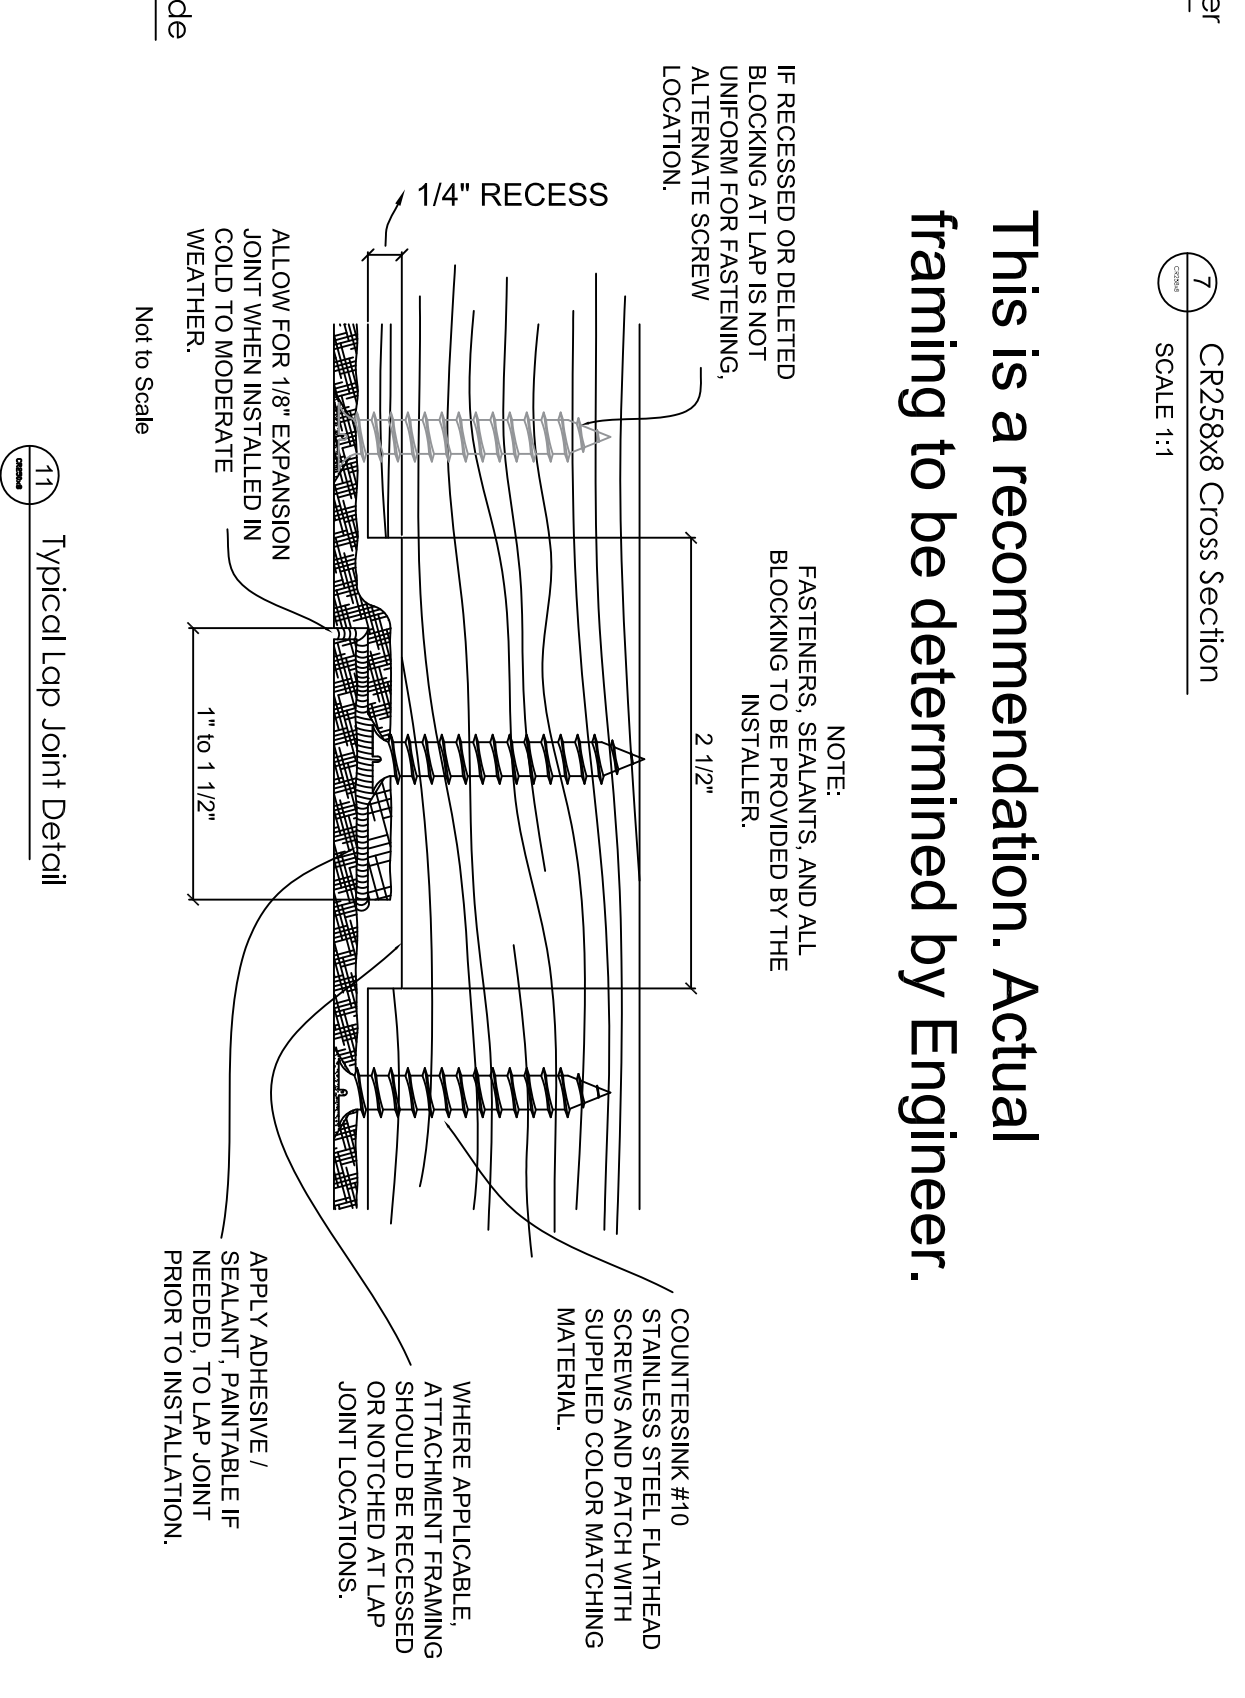

Fiberglass Cornice by: Royal Corinthian
Profile: CR258x8
2'-8 1/16" H x 5 15/16" P x 96" L

Available in:

- Paint Grade (white gel coat finish)
- Pre-Finished (colored gel coat)
- Stone Finish (textured or smooth)
- Granite Finish (smooth granite look)

Manufactured by: Royal Corinthian
T. 888-265-8661
F. 888-344-2937
www.royalcorinthian.com
royalcor@royalcorinthian.com

This is a recommendation. Actual framing to be determined by Engineer.