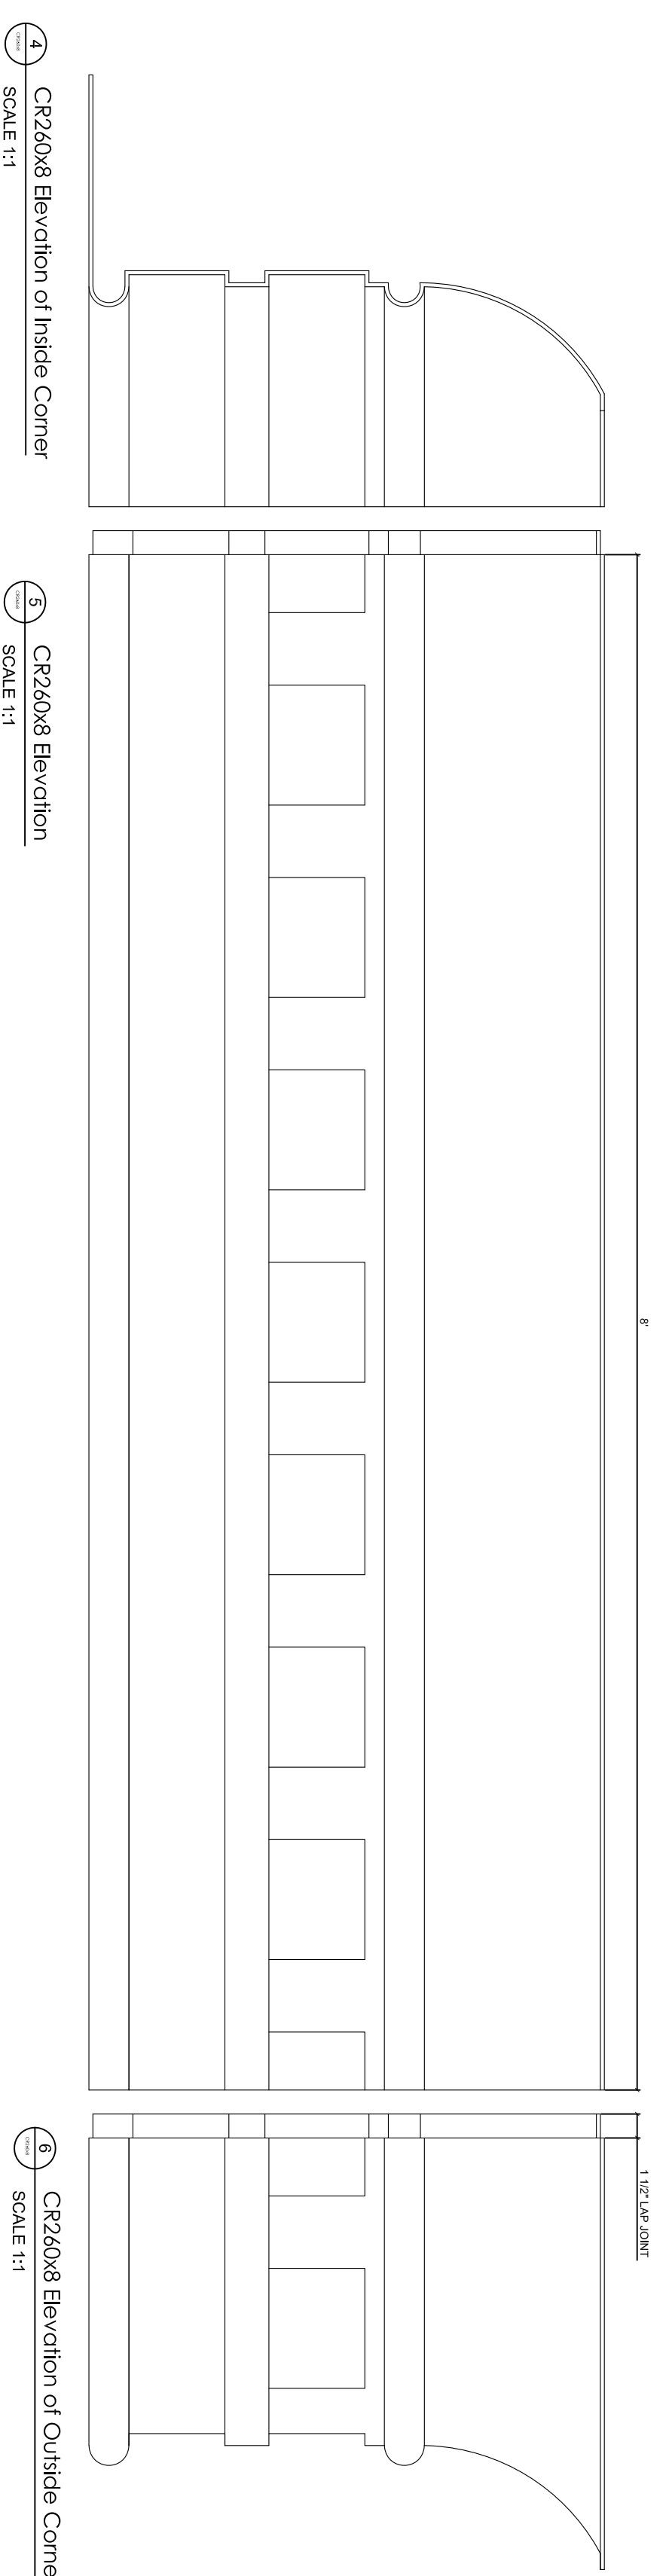

Fiberglass Cornice by: Royal Corinthian  
 Profile: CR260X8  
 2'-8 1/4" H x 1'-9" P x 96" L

Available in:

Paint Grade (white gel coat finish)  
 Pre-Finished (colored gel coat)  
 Stone Finish (textured or smooth)  
 Granite Finish (smooth granite look)

Manufactured by: Royal Corinthian  
 T. 888-265-8661  
 F. 888-344-2937  
 www.royalcorinthian.com  
 royalcor@royalcorinthian.com

**This is a recommendation. Actual framing to be determined by Engineer.**