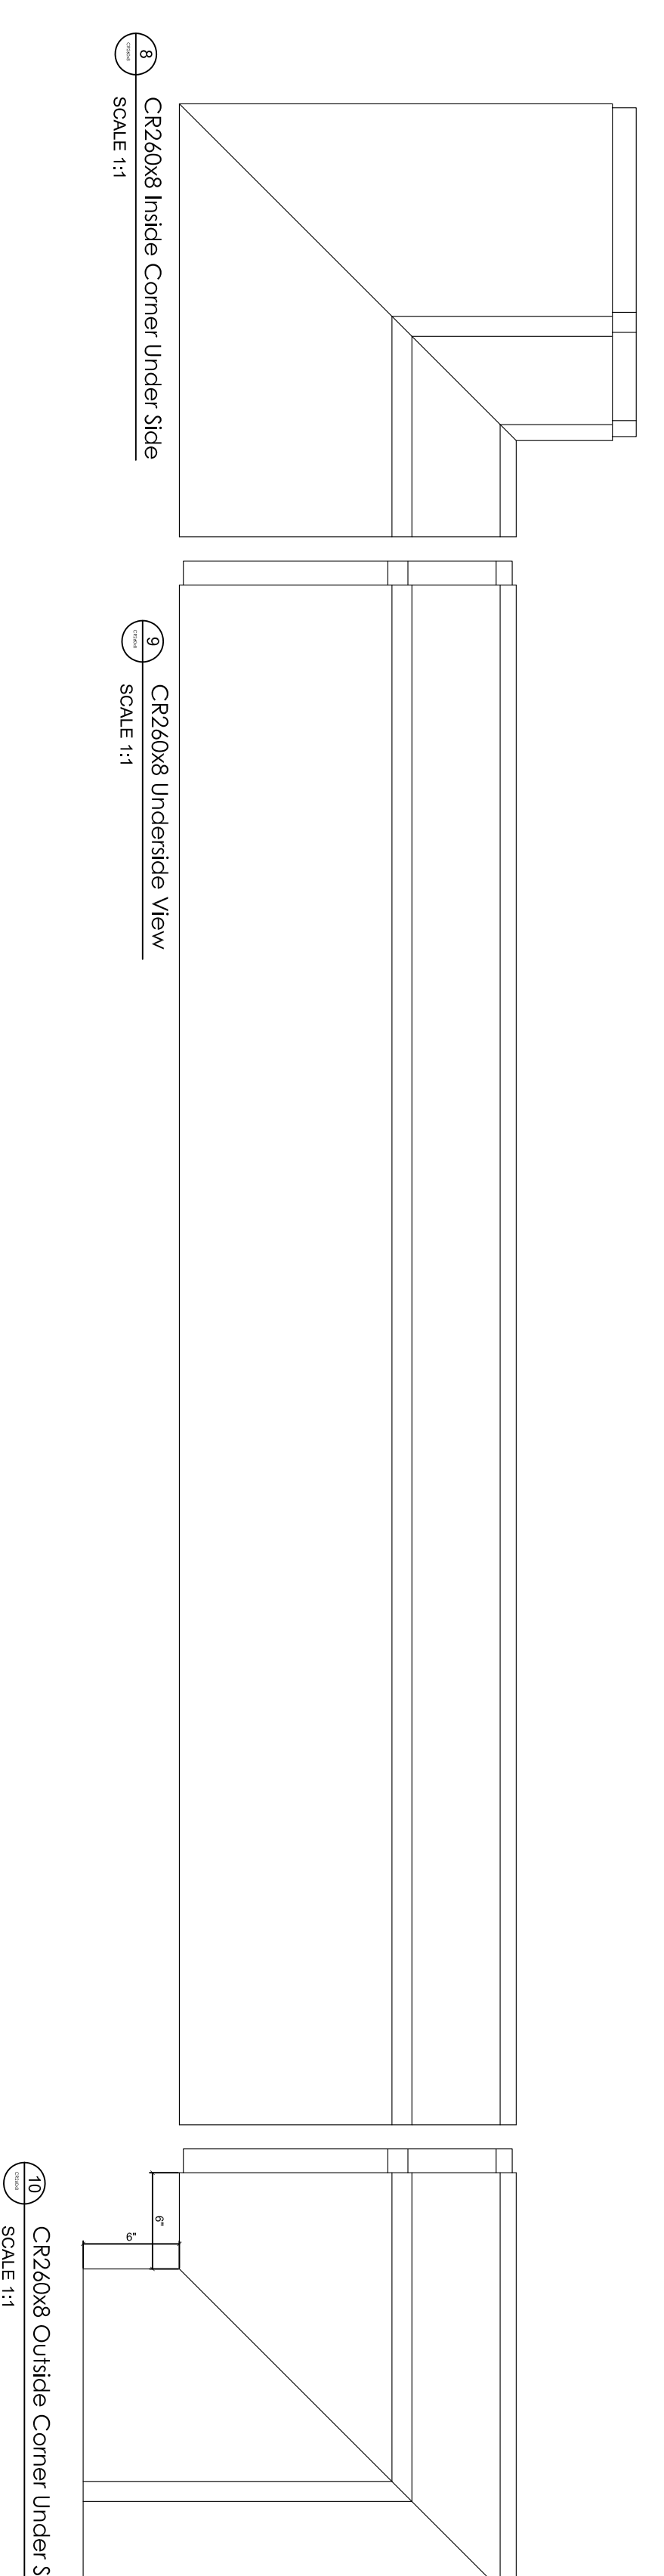

Fiberglass Cornice by: Royal Corinthian  
 Profile: CR260X8  
 2'-8 1/4" H x 1'-9" P x 96" L

Available in:

Paint Grade (white gel coat finish)  
 Pre-Finished (colored gel coat)  
 Stone Finish (textured or smooth)  
 Granite Finish (smooth granite look)

Manufactured by: Royal Corinthian  
 T. 888-265-8661  
 F. 888-344-2937  
 www.royalcorinthian.com  
 royalcor@royalcorinthian.com

**This is a recommendation. Actual framing to be determined by Engineer.**