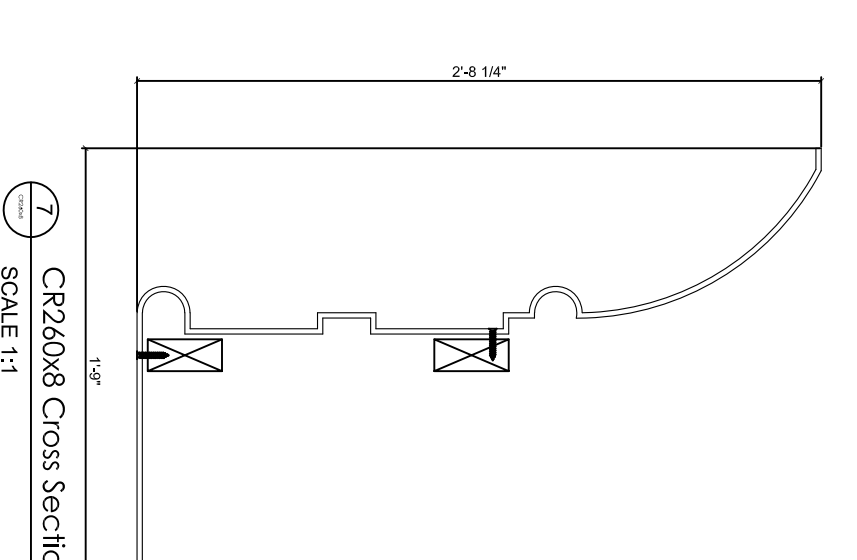

Fiberglass Cornice by: Royal Corinthian
Profile: CR260X8
2'-8 1/4" H x 1'-9" P x 96" L

Available in:

Paint Grade (white gel coat finish)
Pre-Finished (colored gel coat)
Stone Finish (textured or smooth)
Granite Finish (smooth granite look)

Manufactured by: Royal Corinthian
T. 888-265-8661
F. 888-344-2937
www.royalcorinthian.com
royalcor@royalcorinthian.com