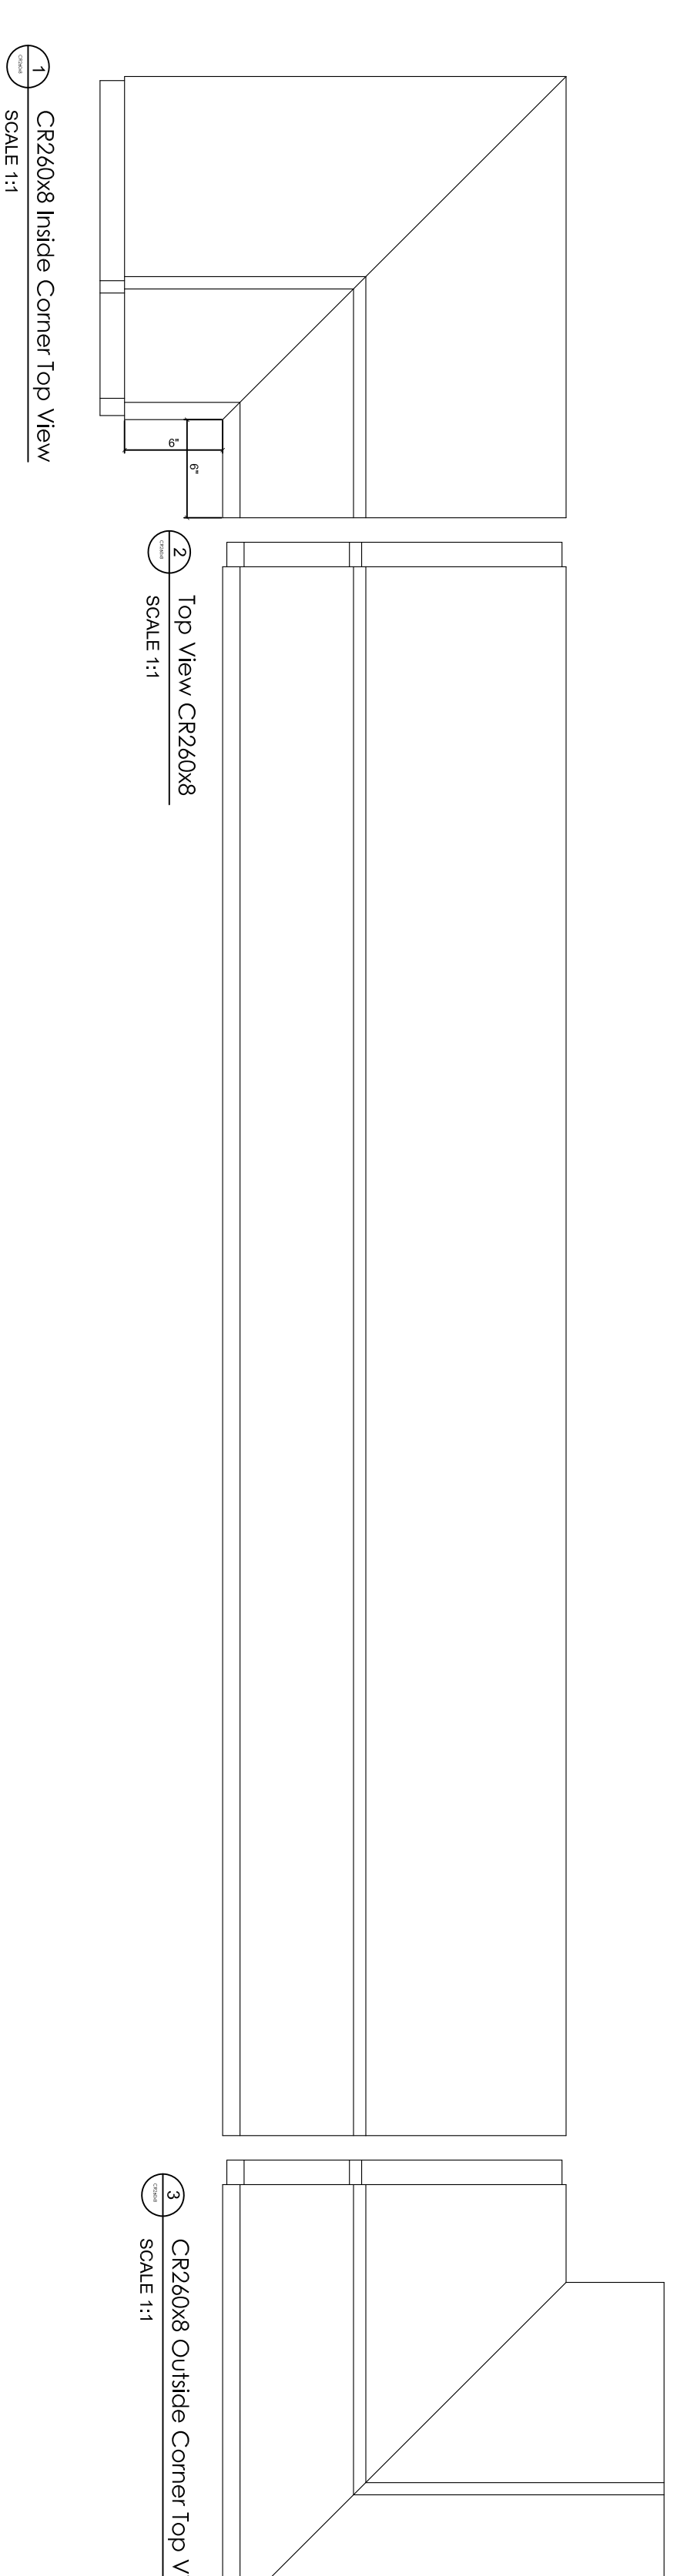

Fiberglass Cornice by: Royal Corinthian  
 Profile: CR260X8  
 2'-8 1/4" H x 1'-9" P x 96" L

Available in:

Paint Grade (white gel coat finish)  
 Pre-Finished (colored gel coat)  
 Stone Finish (textured or smooth)  
 Granite Finish (smooth granite look)

Manufactured by: Royal Corinthian  
 T. 888-265-8661  
 F. 888-344-2937  
 www.royalcorinthian.com  
 royalcor@royalcorinthian.com

**This is a recommendation. Actual framing to be determined by Engineer.**