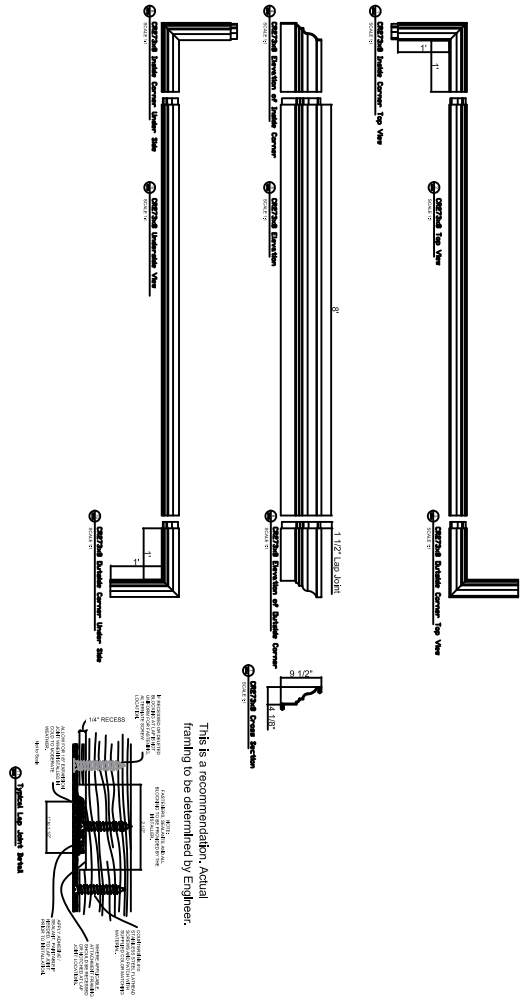

Fiberglass Cornice by: Royal Corinthian
Profile: CR273x8
9-1/2" H x 4-1/8" P x 96" L

Available in:
Paint Grade (white gel coat finish)
Pre-Finished (colored gel coat)
Stone Finish (textured or smooth)
Granite Finish (smooth granite look)

Manufactured by: Royal Corinthian
T, 888-265-8661
F, 888-344-2937
www.royalcorinthian.com
royalcor@royalcorinthian.com