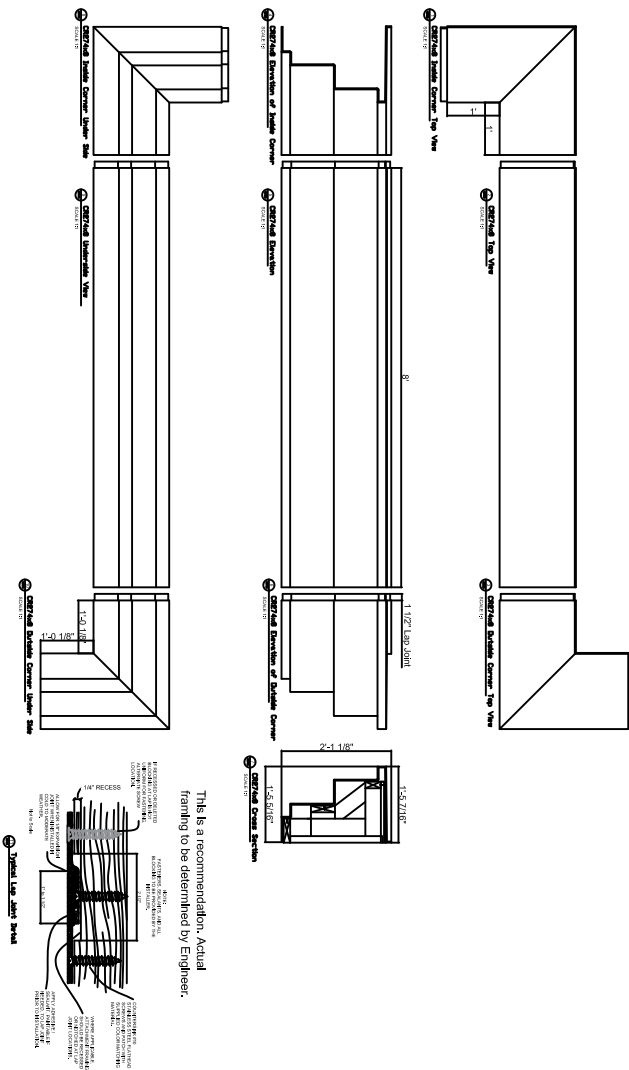

Fiberglass Cornice by: Royal Corinthian
Profile: CR274x8
2'-1 1/8" H x 1'-5 7/16" P x 96" L

Available in:
Paint Grade (white gel coat finish)
Pre-Finished (colored gel coat)
Stone Finish (textured or smooth)
Granite Finish (smooth granite look)

Manufactured by: Royal Corinthian
T, 888-265-8661
F, 888-344-2937
www.royalcorinthian.com
royalcor@royalcorinthian.com