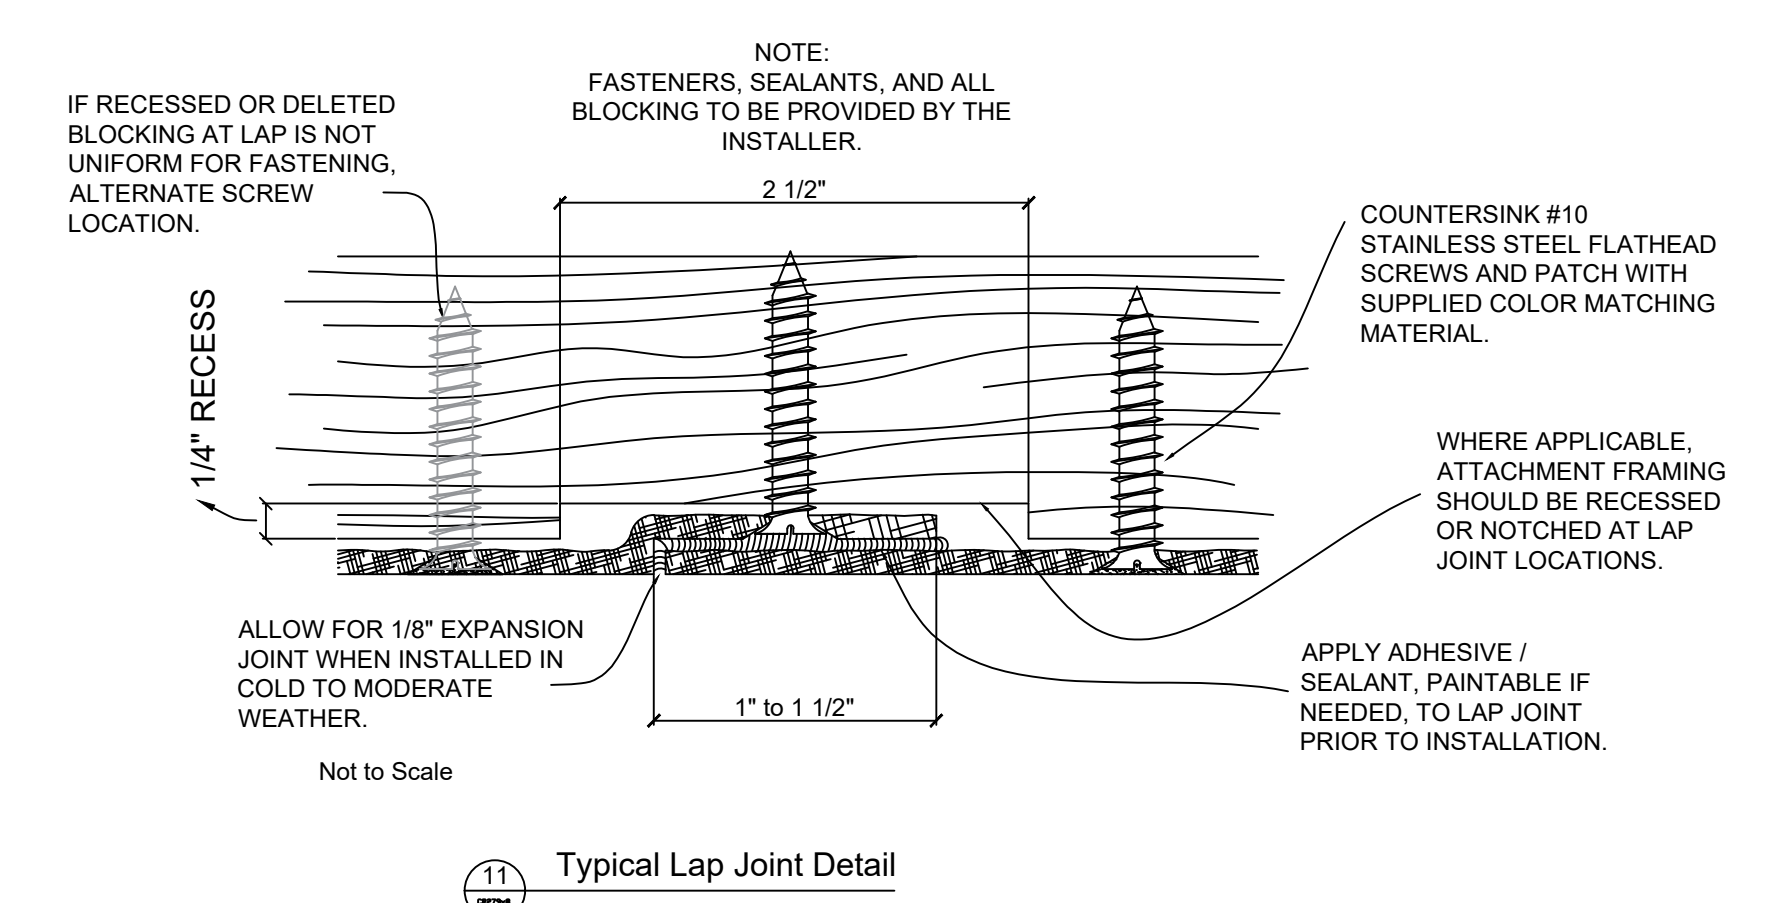

This is a recommendation. Actual framing to be determined by Engineer.

Fiberglass Cornice by: Royal Corinthian Profile: CR279x8 1'-1 5/8" H x 9 3/16" P x 96" L

Available in:

Paint Grade (white gel coat finish)