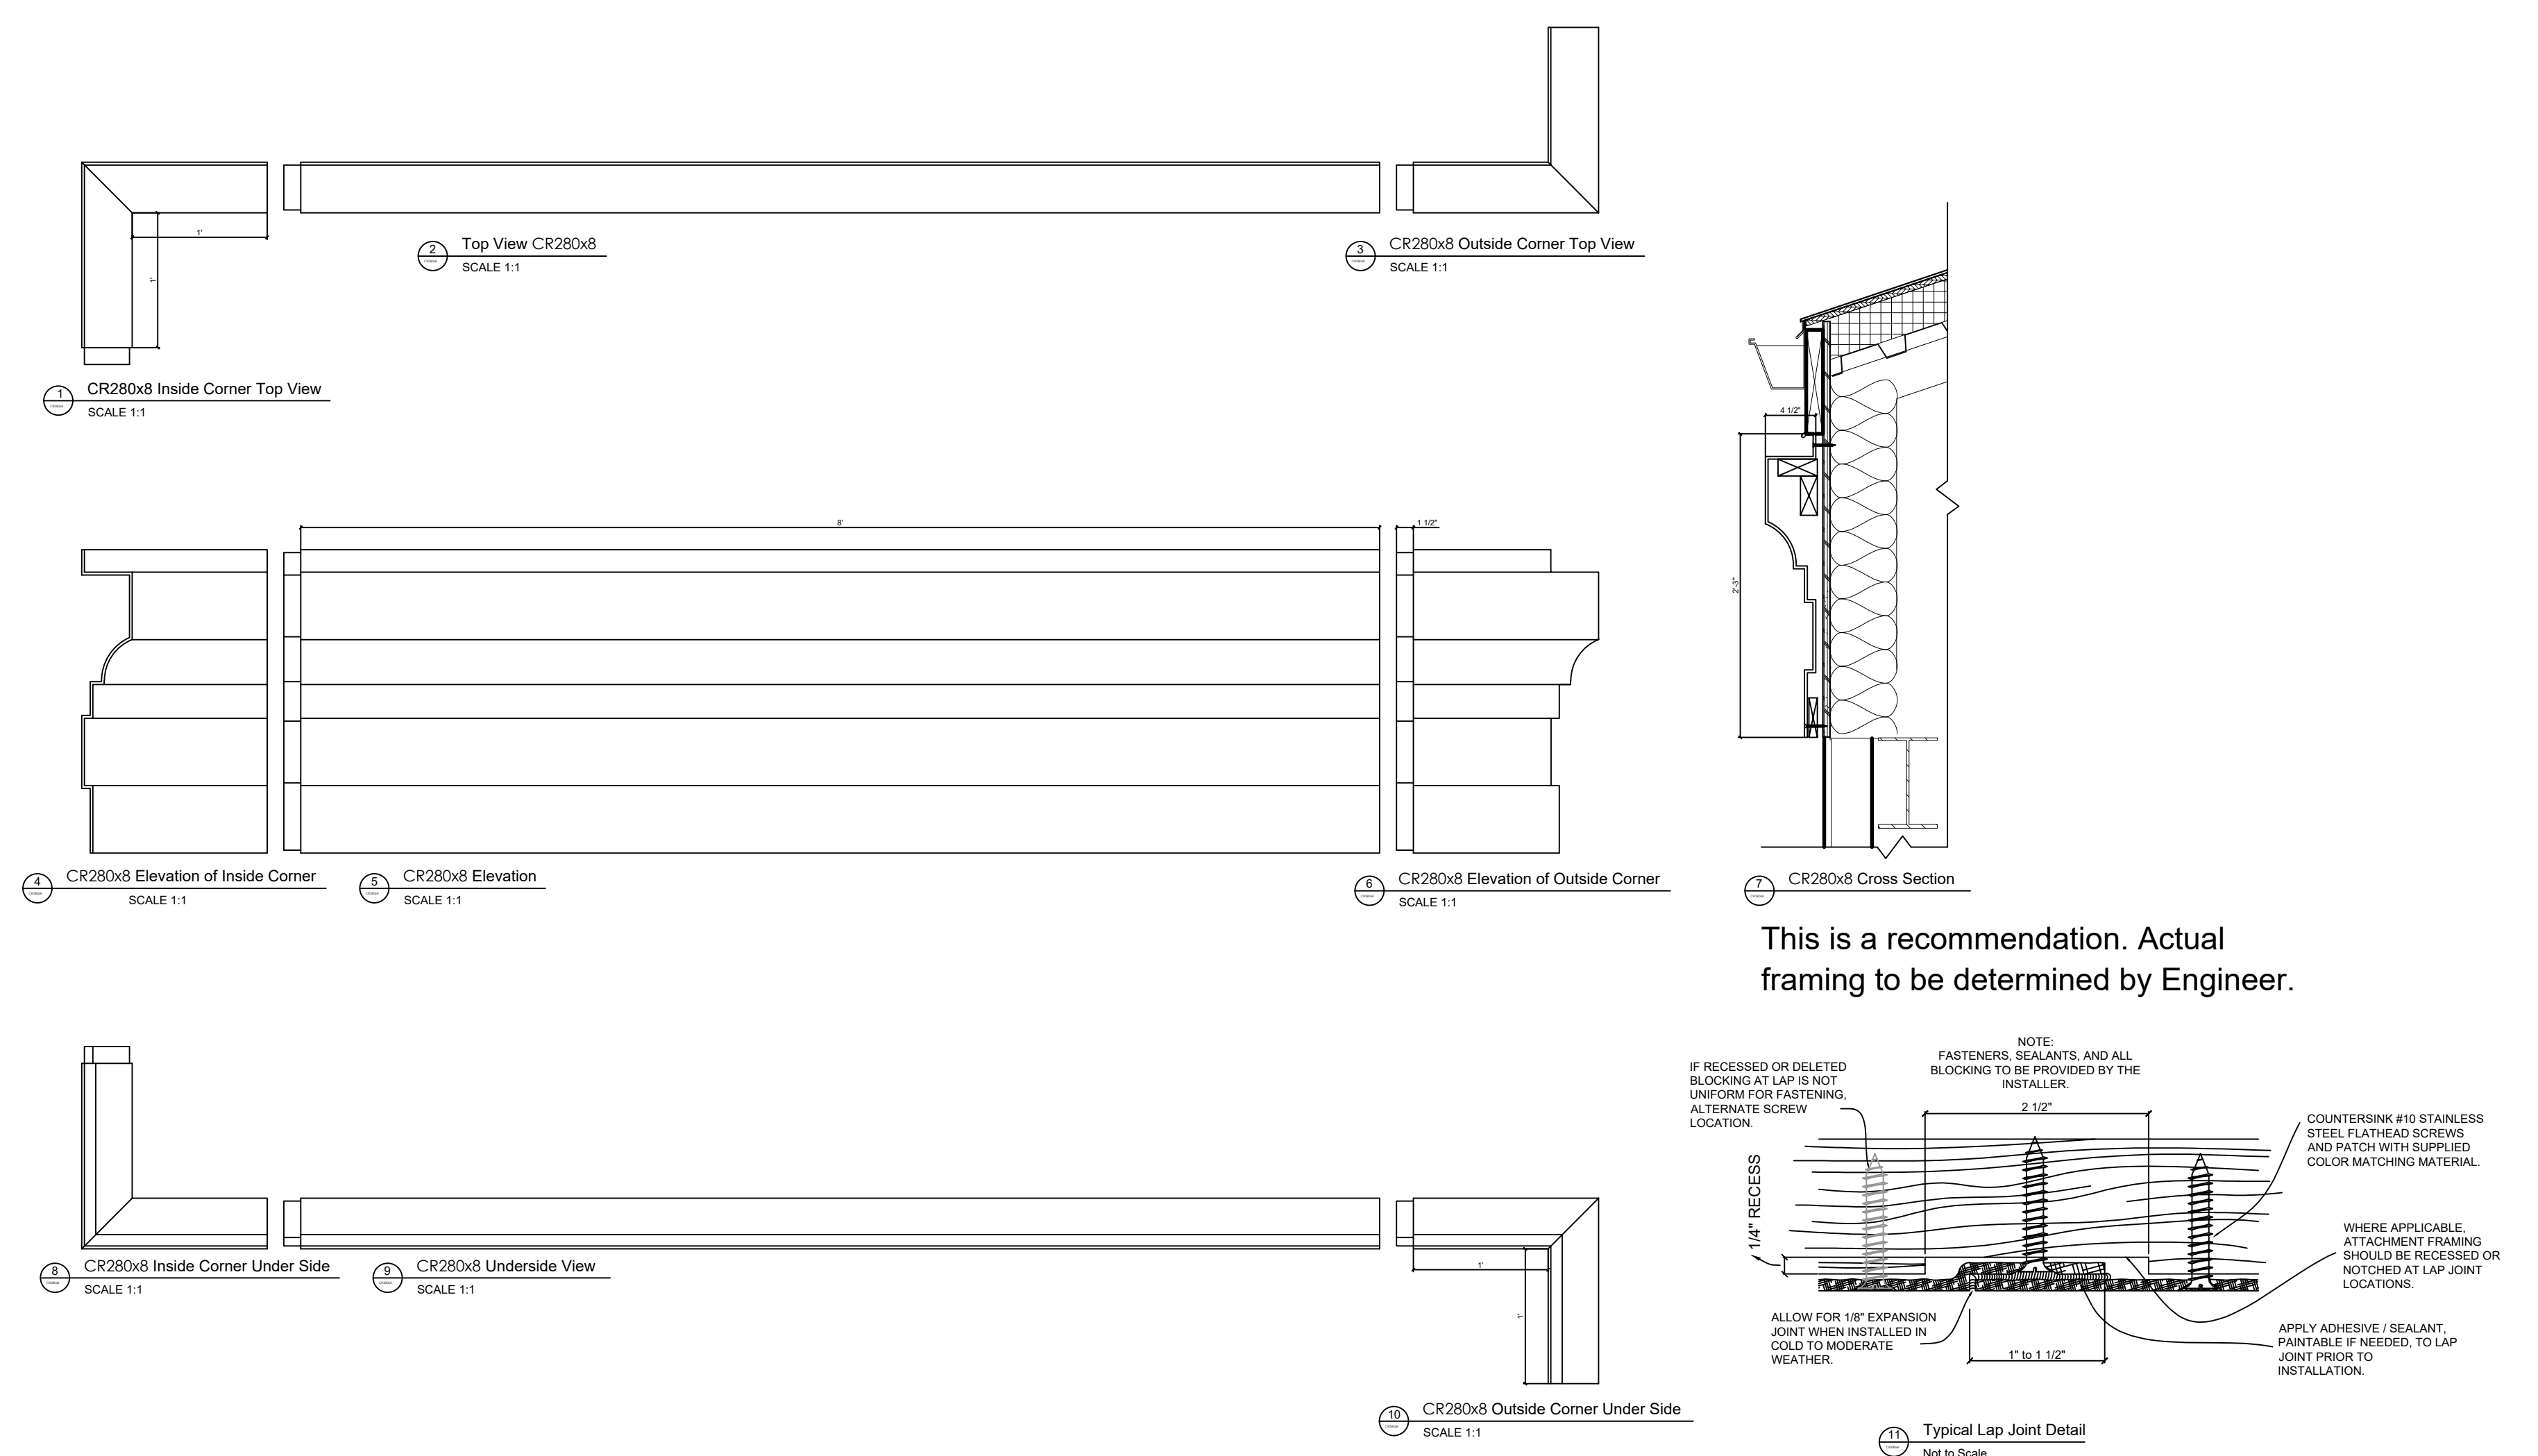

RoyalLite Cornice by: Royal Corinthian
Profile: CR280x8
2'-3" H x 4-1/2" P x 8'-0" L

Available in:
Paint Grade (white gel coat finish)
Pre-Finished (colored gel coat)
Stone Finish (textured or smooth)
Granite Finish (smooth granite look)

Manufactured by: Royal Corinthian
T. 888-265-8661
www.royalcorinthian.com
royalcor@royalcorinthian.com

This is a recommendation. Actual framing to be determined by Engineer.