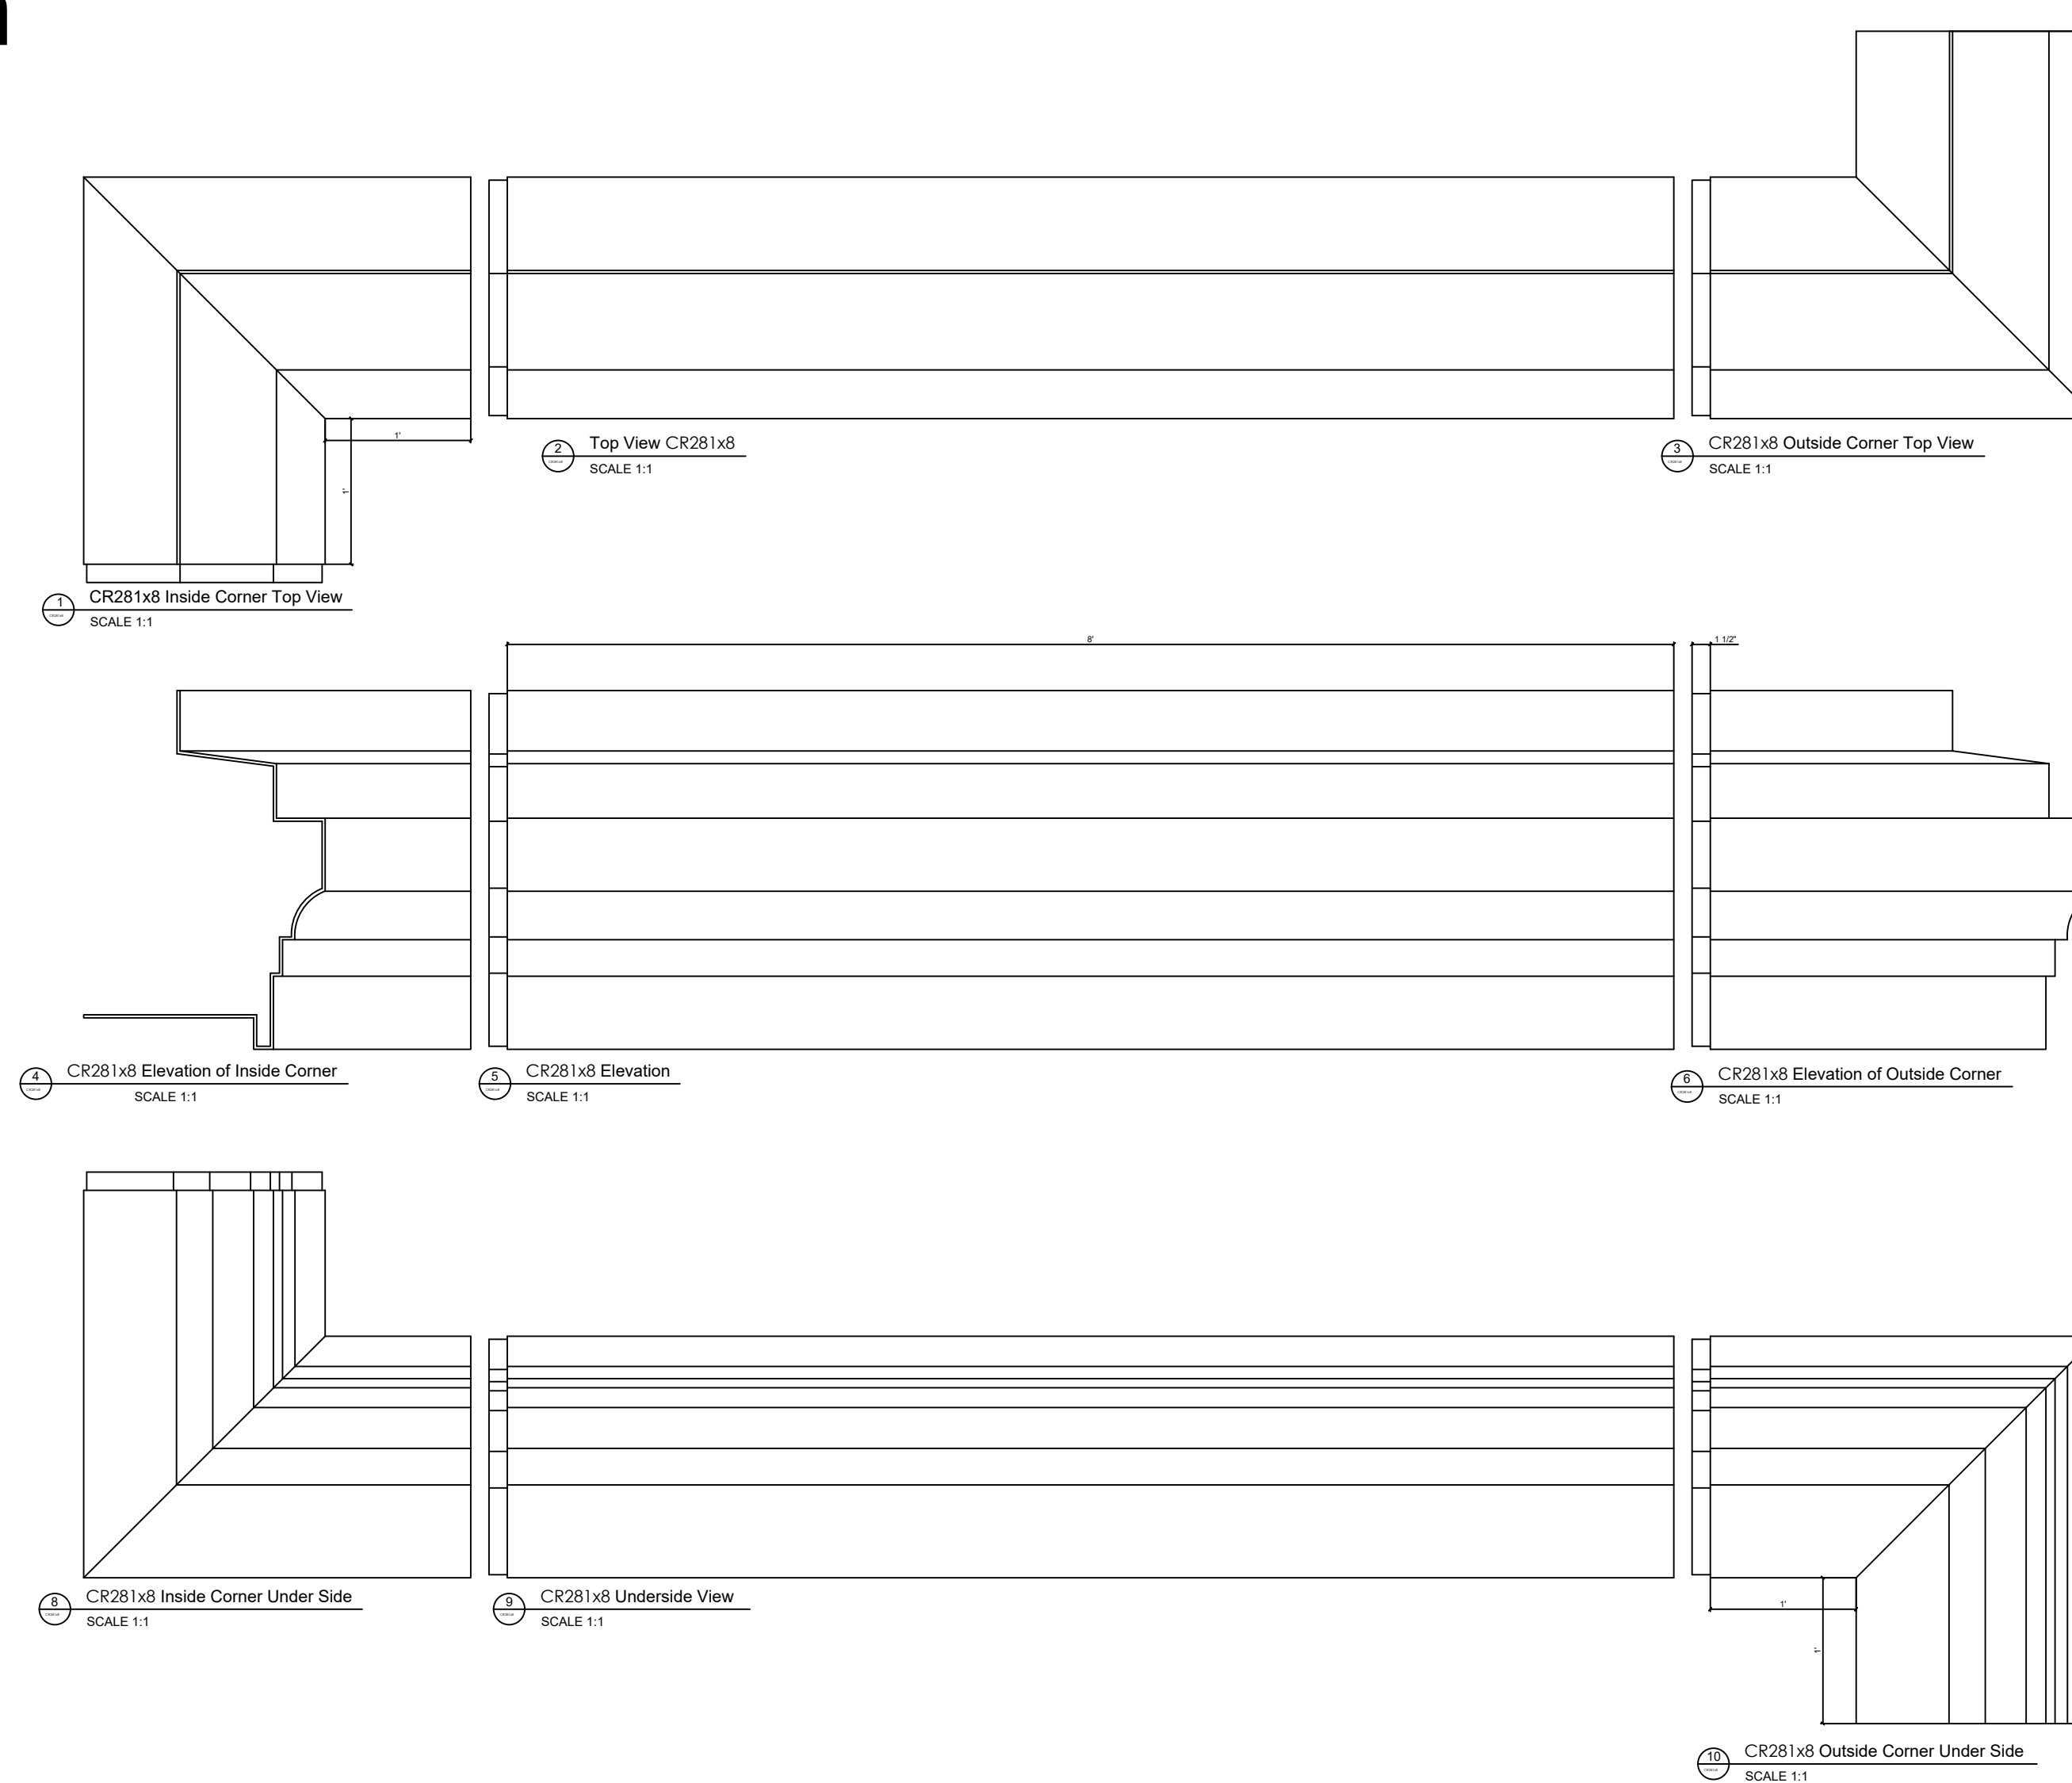

RoyalLite Cornice by: Royal Corinthian  
 Profile: CR281x8

2'-5 1/2" H x 1'-7 7/8" P x 8'-0" L

Available in:

- Paint Grade (white gel coat finish)
- Pre-Finished (colored gel coat)
- Stone Finish (textured or smooth)
- Granite Finish (smooth granite look)

Manufactured by: Royal Corinthian

T. 888-265-8661

[www.royalcorinthian.com](http://www.royalcorinthian.com)

[royalcor@royalcorinthian.com](mailto:royalcor@royalcorinthian.com)

This is a recommendation. Actual framing to be determined by Engineer.