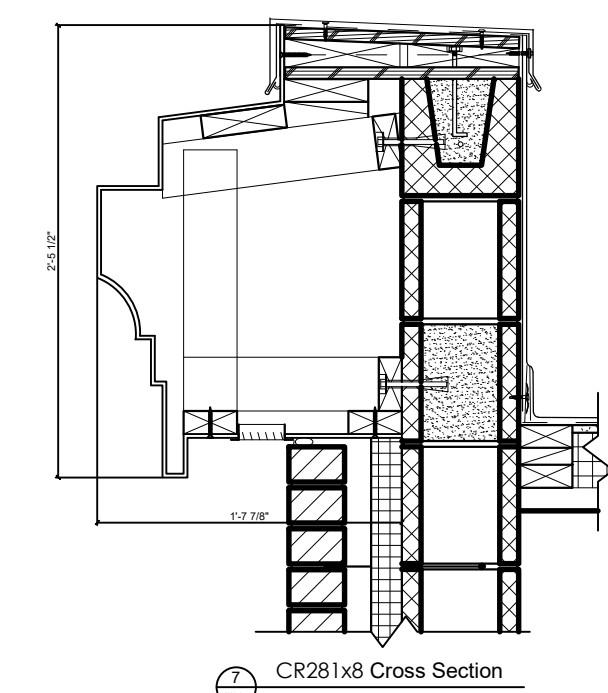

RoyalLite Cornice by: Royal Corinthian
Profile: CR281x8

2'-5 1/2" H x 1'-7 7/8" P x 8'-0" L

Available in:

- Paint Grade (white gel coat finish)
- Pre-Finished (colored gel coat)
- Stone Finish (textured or smooth)
- Granite Finish (smooth granite look)

Manufactured by: Royal Corinthian

T. 888-265-8661

www.royalcorinthian.com

royalcor@royalcorinthian.com