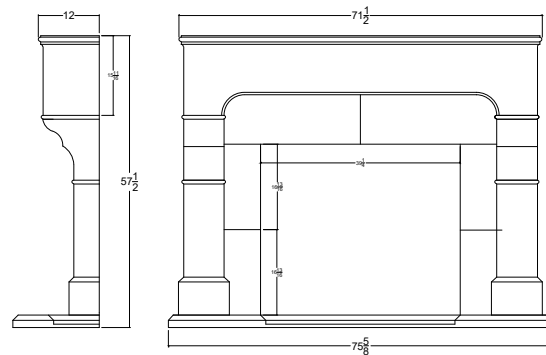

The Addison  
RoyalCrete Cast Stone Fireplace Mantel Surround  
Manufactured by Royal Corinthian  
603 Fenton Lane ~ West Chicago, IL 60185  
T. 888-265-8661 F. 888-344-2937  
[www.royalcorinthian.com](http://www.royalcorinthian.com)  
[royalcor@royalcorinthian.com](mailto:royalcor@royalcorinthian.com)