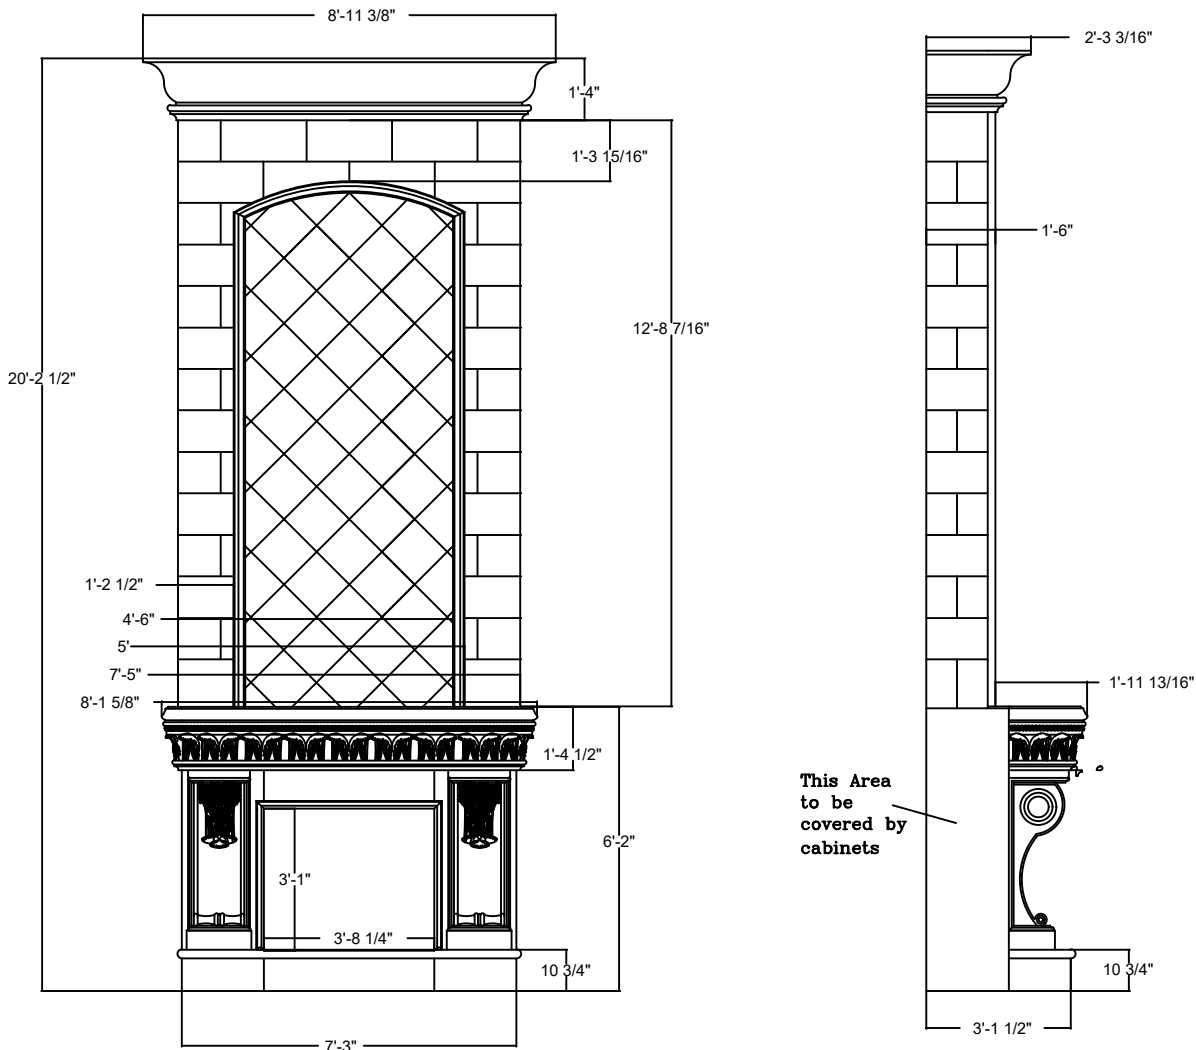

The Borkowski

RoyalCrete Cast Stone Fireplace Mantel Surround & Over Mantel

Manufactured by Royal Corinthian

603 Fenton Lane ~ West Chicago, IL 60185

T. 888-265-8661 F. 888-344-2937

www.royalcorinthian.com

royalcor@royalcorinthian.com

All of our RoyalCrete Fireplace Mantel Surrounds and Over Mantels are manufactured to your opening. All of our molds are adjustable to every size. RoyalCrete is available in a smooth or hand-packed stressed look and in virtually any color. Please email us for a sample color chart w/ both finish options.