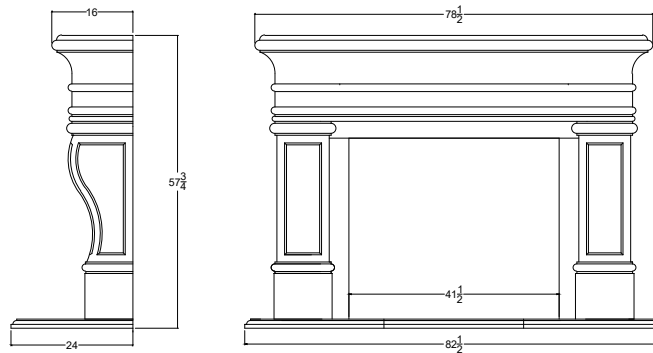

Grand Lux
RoyalCrete Cast Stone Fireplace Mantel Surround
Manufactured by Royal Corinthian
603 Fenton Lane ~ West Chicago, IL 60185
T. 888-265-8661 F. 888-344-2937
www.royalcorinthian.com
royalcor@royalcorinthian.com