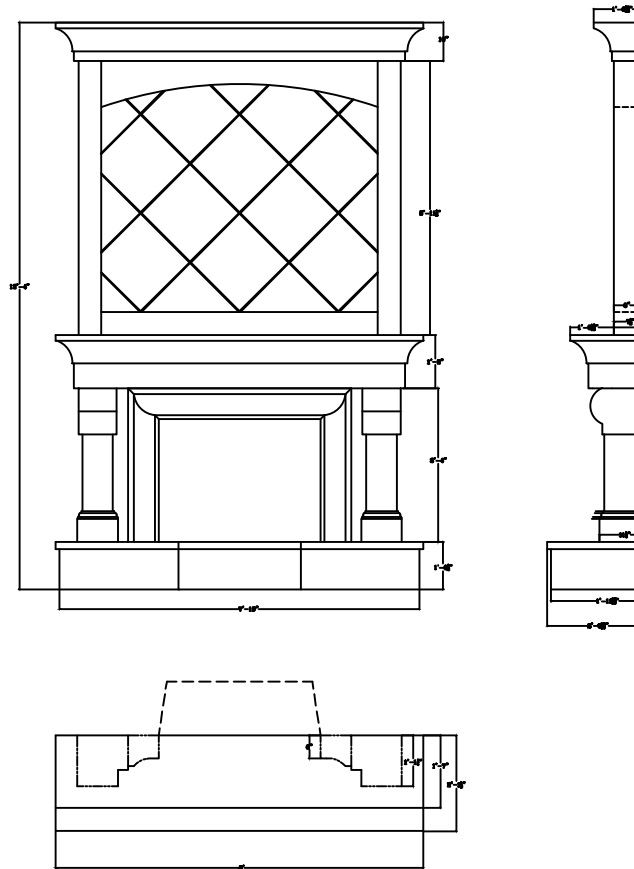

The Vail

RoyalCrete Cast Stone Fireplace Mantel Surround and Over Mantel

Manufactured by Royal Corinthian

603 Fenton Lane ~ West Chicago, IL 60185

T. 888-265-8661 F. 888-344-2937

www.royalcorinthian.com

royalcor@royalcorinthian.com